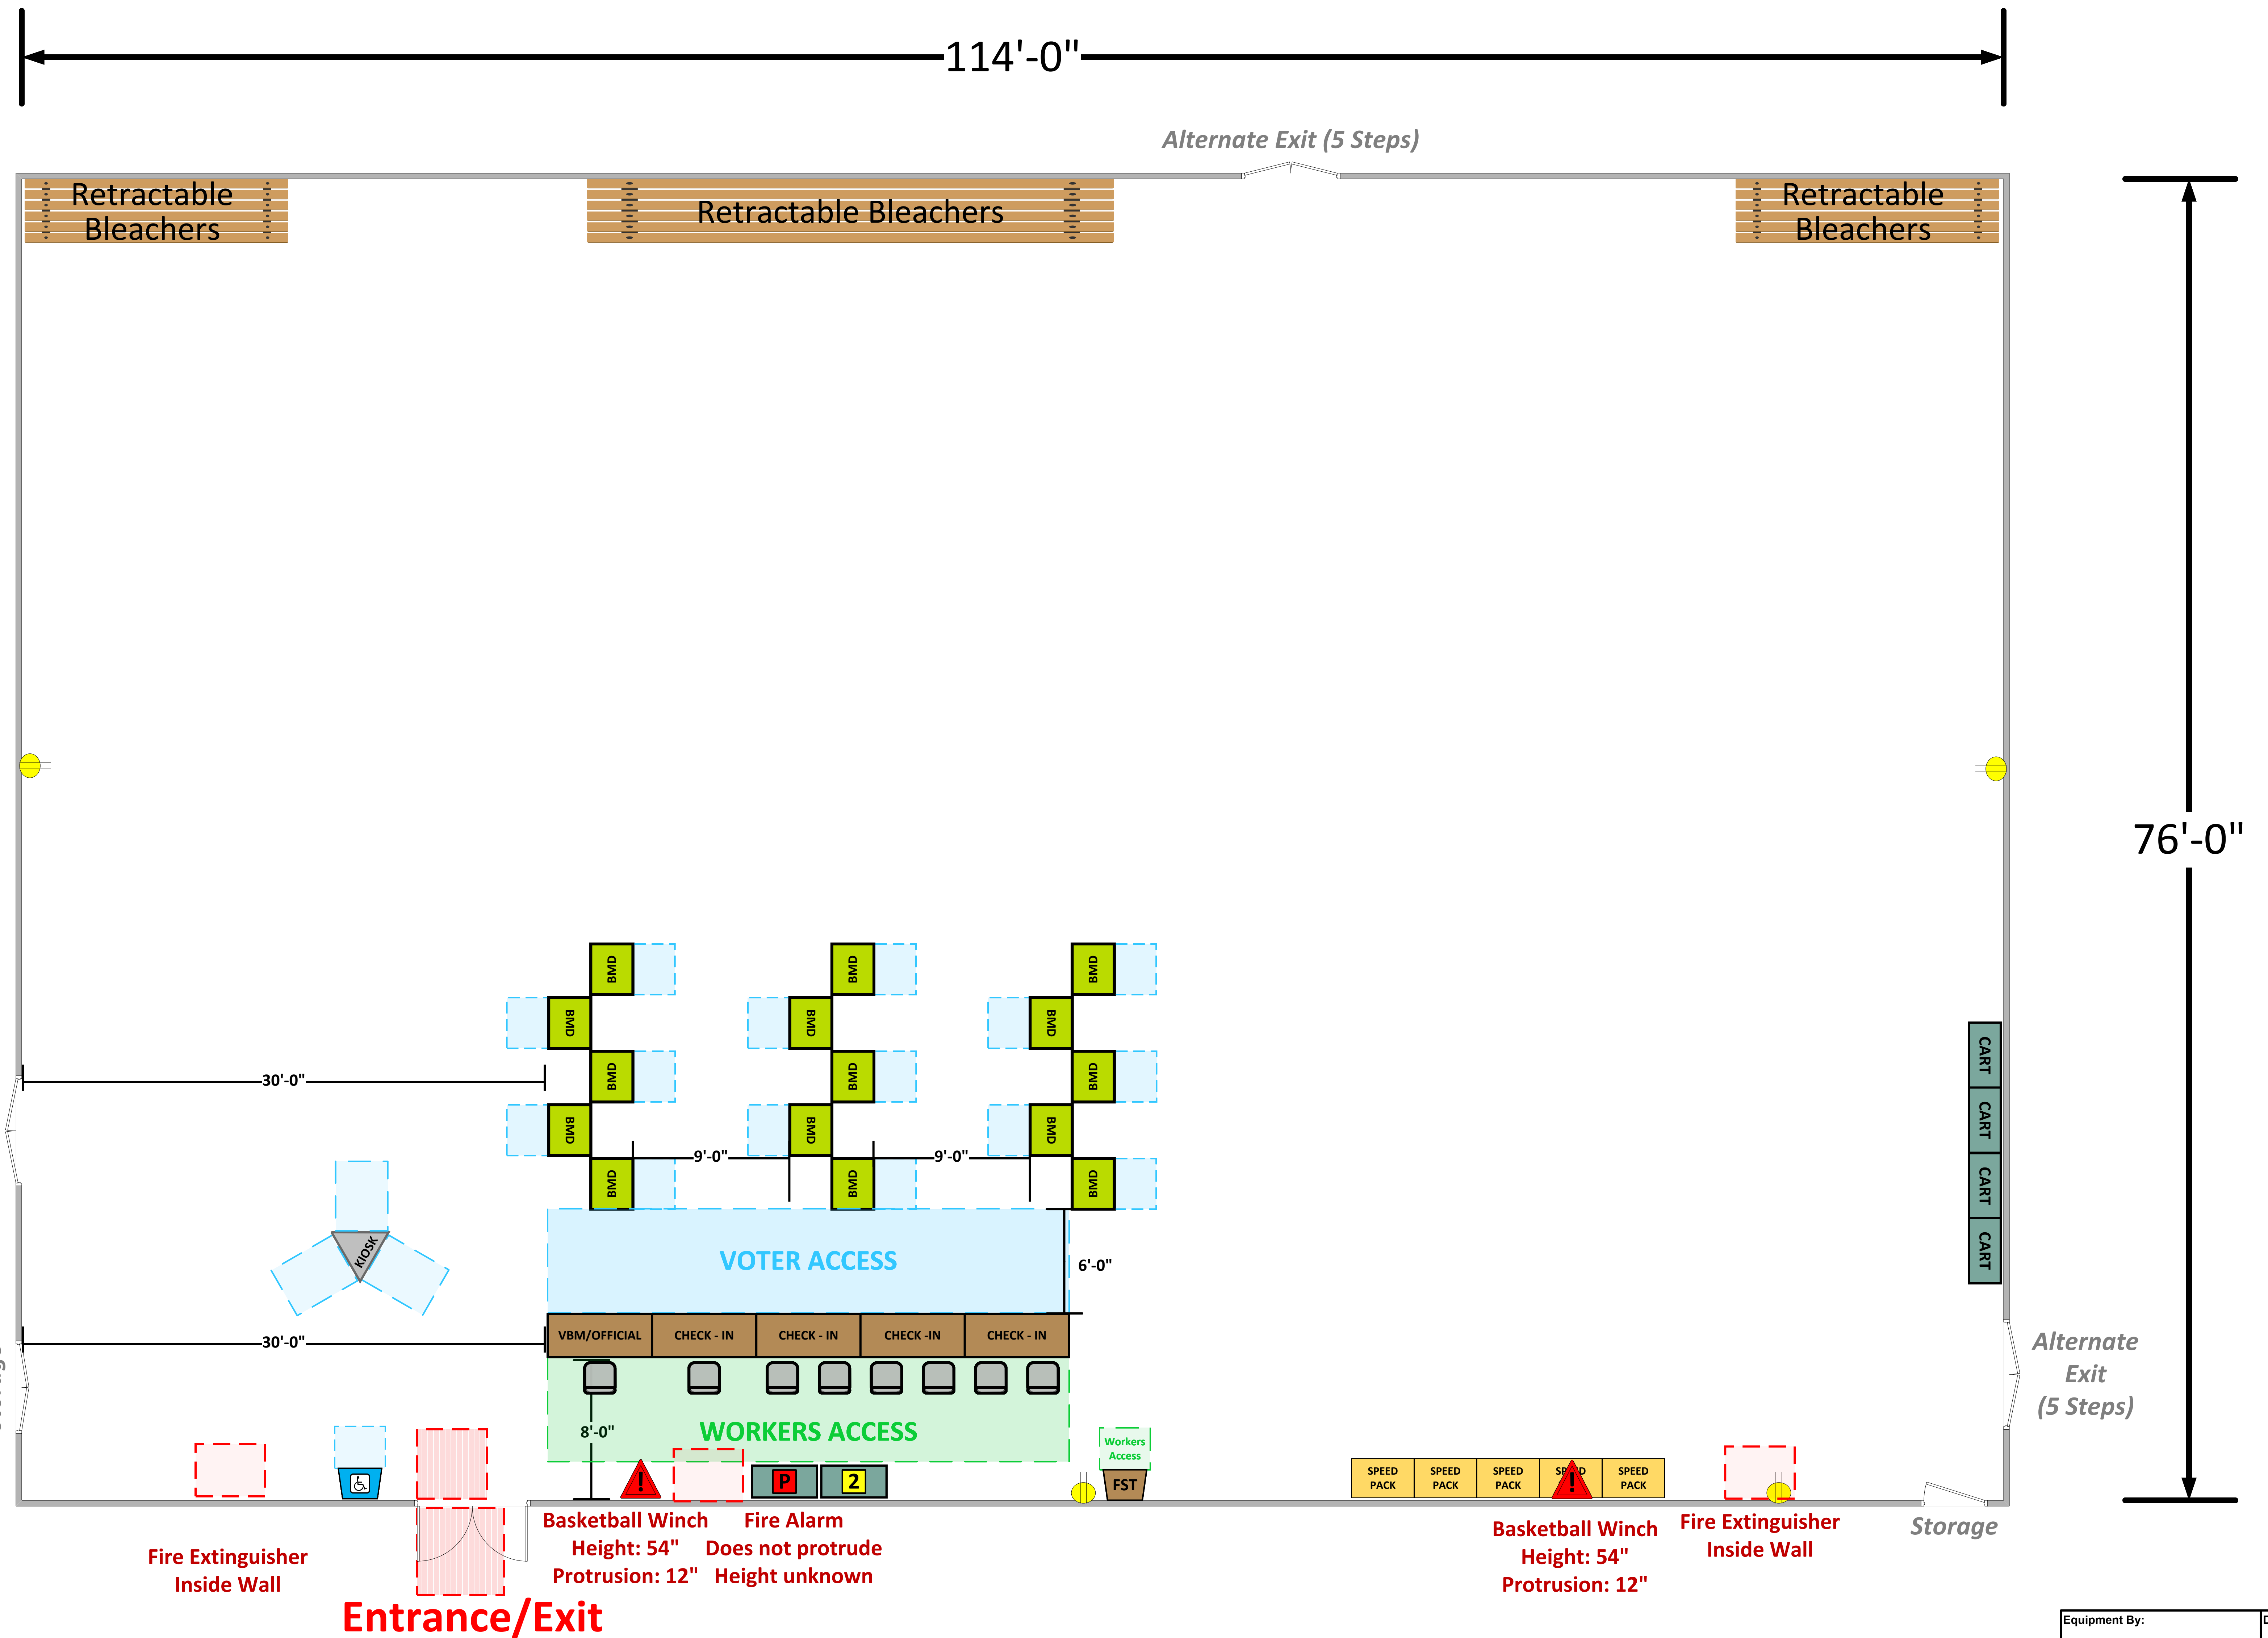

South Women's Gymnasium

(8,441 Usable Sq. Ft.)

LEGEND

Room Size	Dimension: 114' x 76'	Sq. Ft.: 8,664'
Number of BMDs	15	
POWER OUTLET		
PROTRUDING OBJECT		
Do Not Block Area		

VCID 13833
Los Angeles City College

Each chair at a CHECK-IN station equals one ePollbook

Equipment By:	Date:
Anthony Gonzalez	04/15/26
Skeleton Drawn By:	Date:
David Chaparro	04/13/26
Scale:	1/4" inches = 1' Ft.