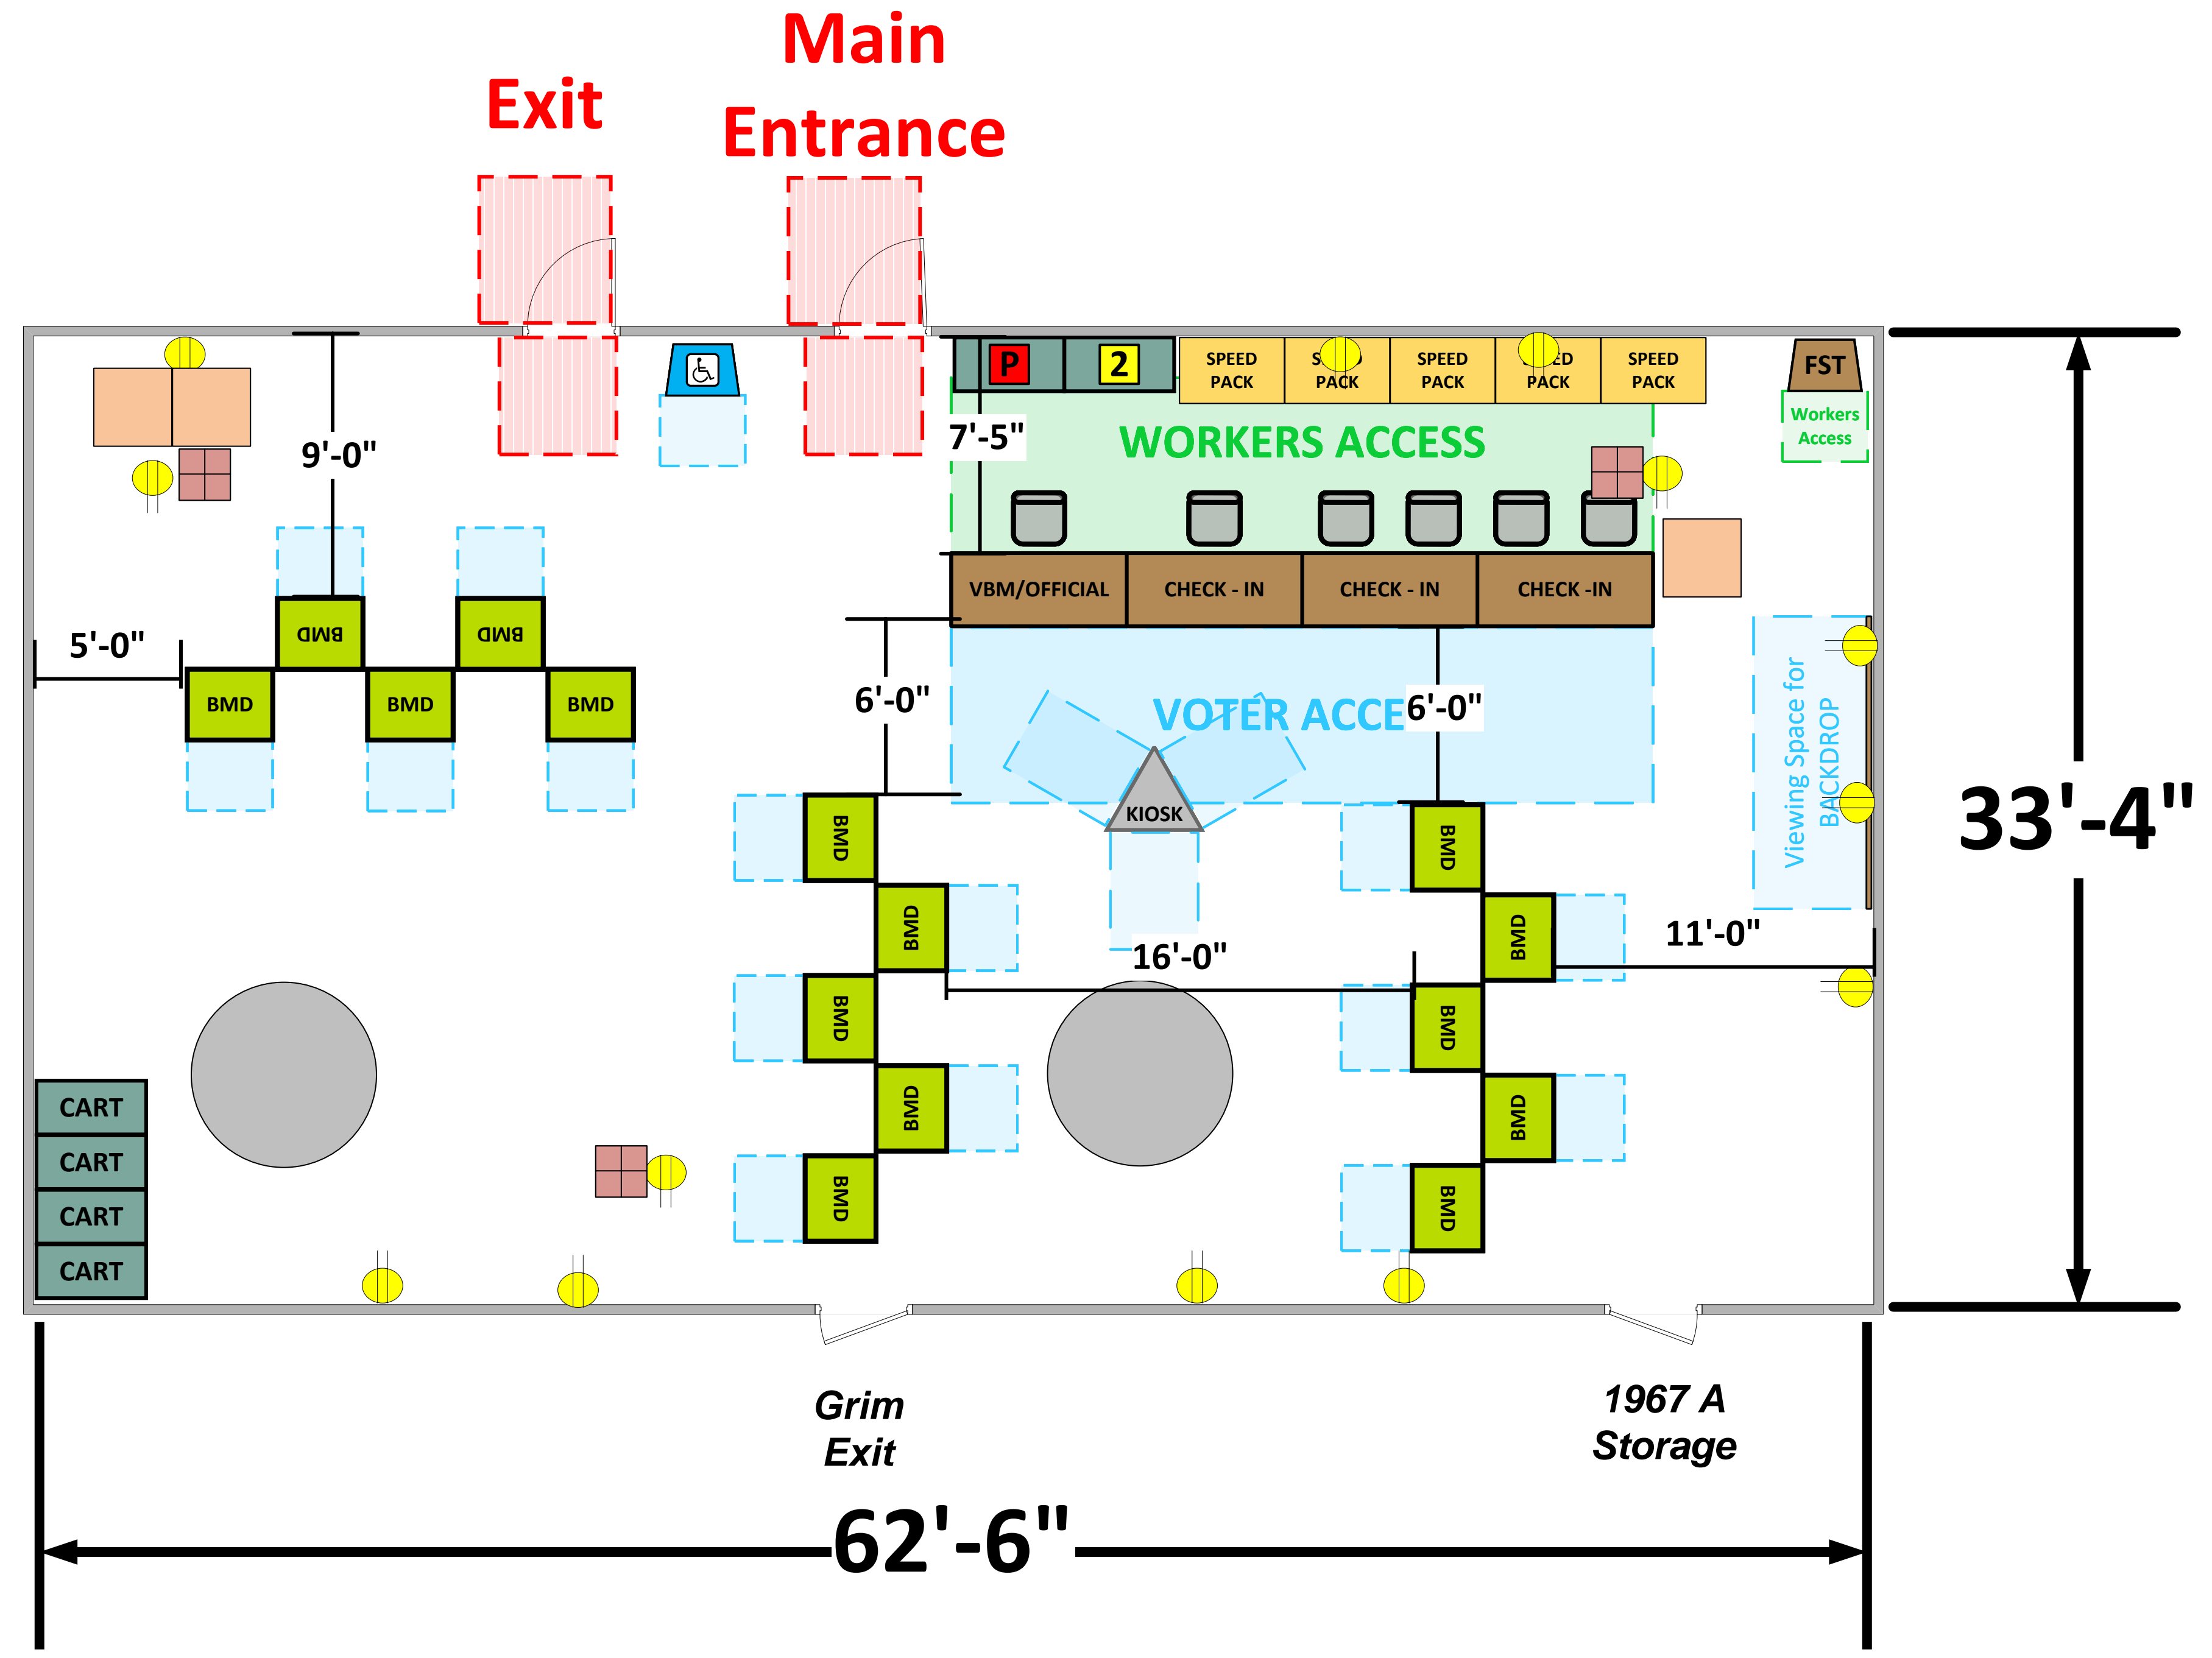

Student Service Building

MPR 1967 & 1969

(2,069 Sq. Ft.)

LEGEND

Room Size	Dimension: 33'4"x62'6"	Sq. Ft: 2,083
Number of BMDs	15	
POWER OUTLET		
PROTRUDING OBJECT		
Do Not Block Area		

TITLE
VCID 13839
CA State Polytecnic University Pomona

Each chair at a CHECK-IN station equals one ePollbook

Equipment By: Ryan Rivas	Date: 11/21/2023
Skeleton Drawn By: Carlos Montejano	Date: 11/21/2023
Scale: 1/4" inches = 1' Ft.	