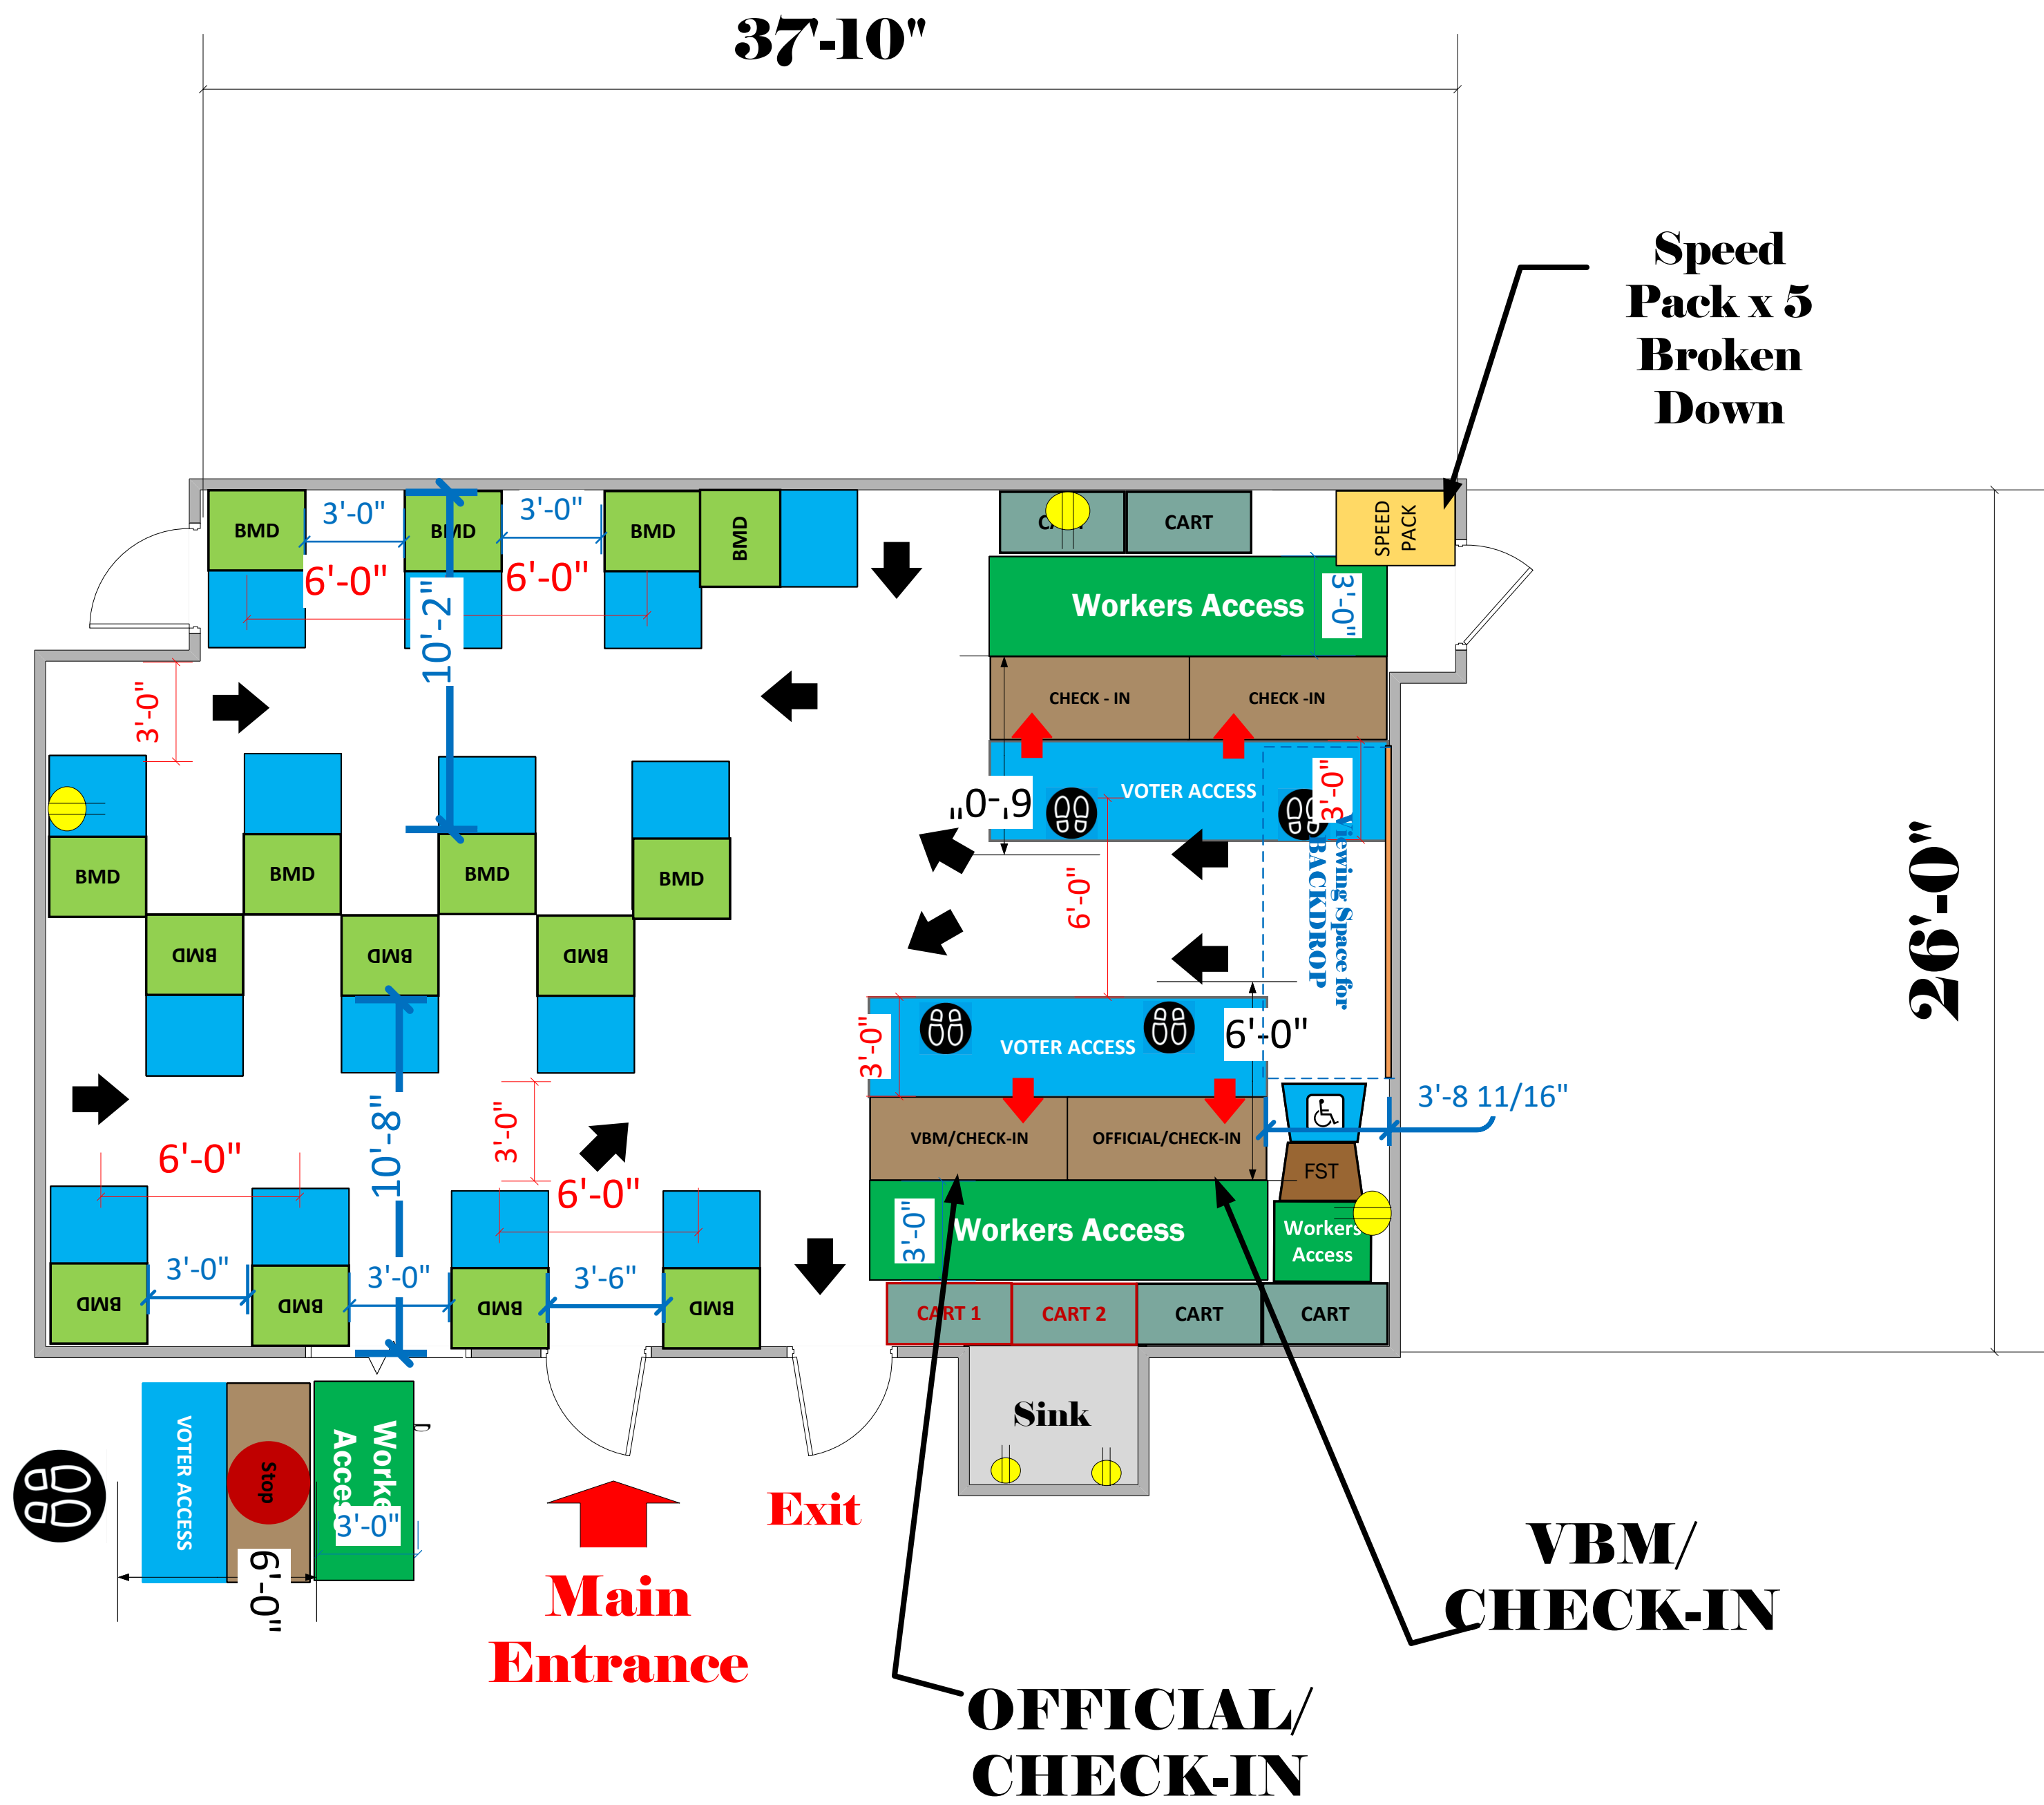

Rodeo Room

(983 Sq Ft)

LEGEND

Room Size	Dimension: 37'-10" x 26'	Sq. Ft: 983
EPB	Primary:	Secondary:
BMD	Total: 15	Actual: 15
Circuits	Total:	Usable:
Floor Decals		
BALLOT MARKING DEVICE		
CHECK IN TABLE		
BMD CART		
BACKDROP		
KIOSK		
POWER OUTLET		
PROTRUDING OBJECT		
ROUTER		
POWER CORDS		

La Cienega Park
VC ID # 13861

SCALE	1: 48
DRAWN BY	Ryan Rivas