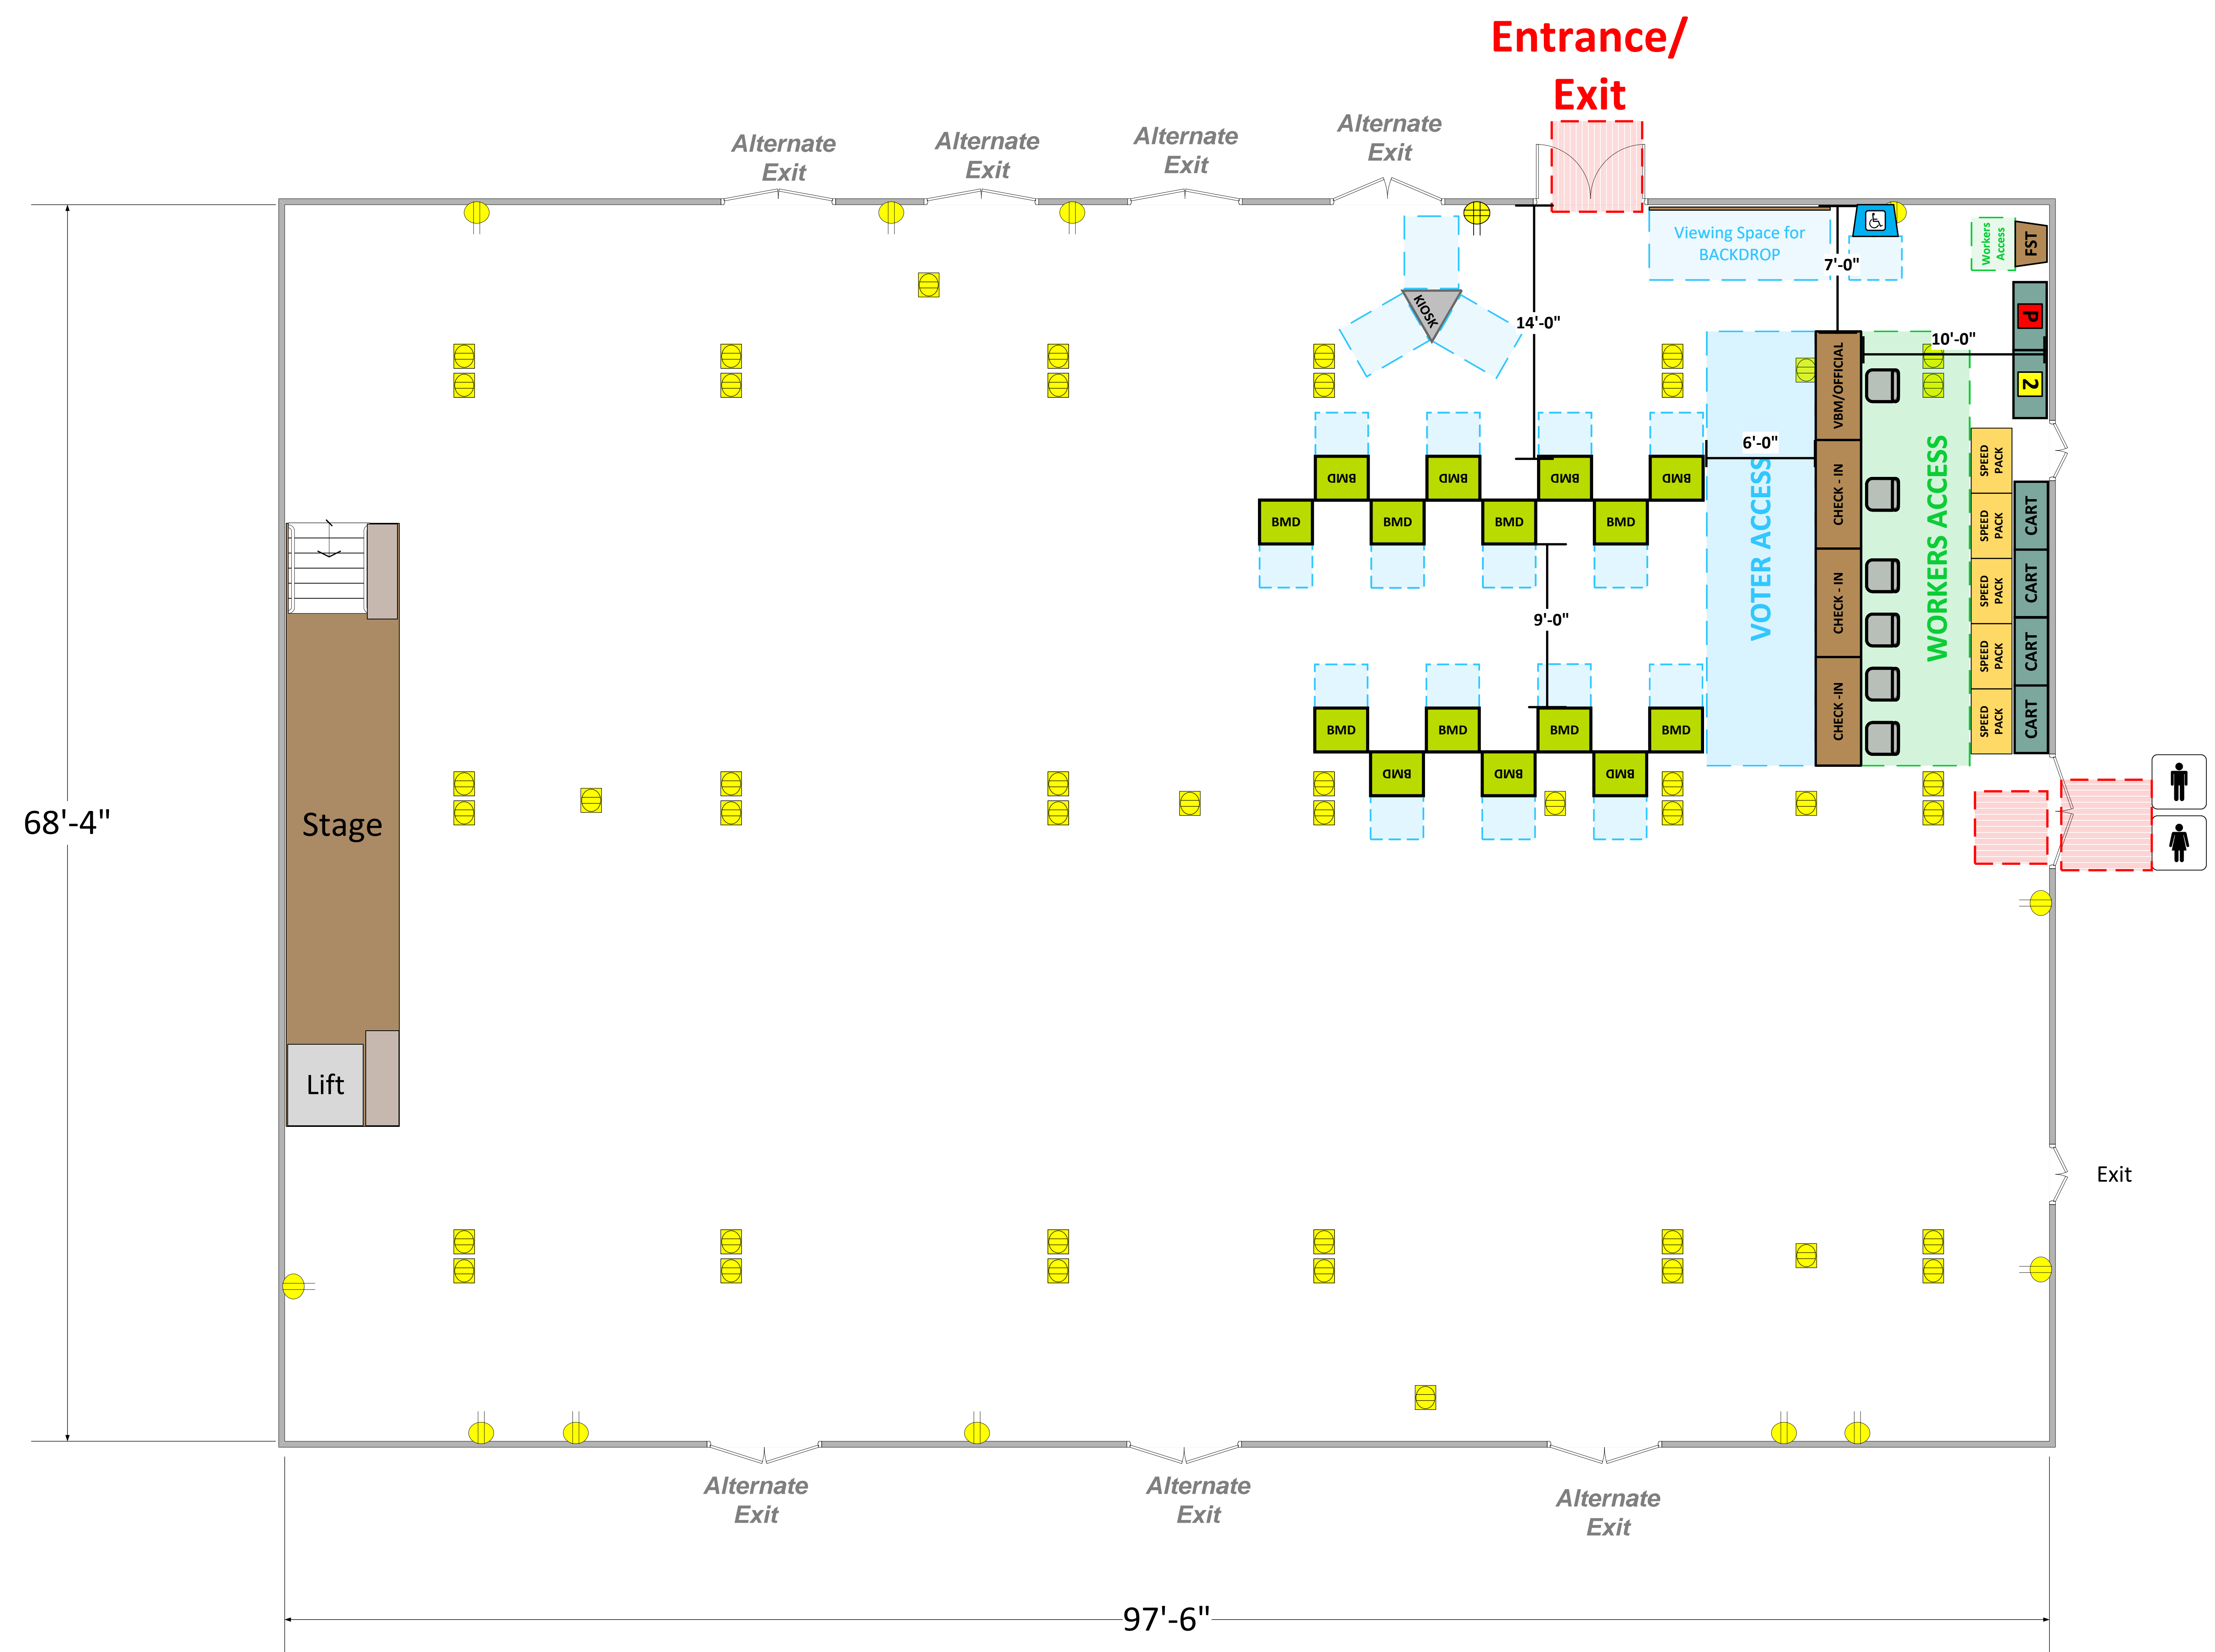

Grand Ballroom

(6,454 Usable Sq. Ft.)

Room Size	Dimension: 97'6" x 68'4"	Sq. Ft: 6,454'
Number of BMDs	15	
POWER OUTLET		
PROTRUDING OBJECT		
Do Not Block Area		

TITLE

VCID 13903
Diamond Bar Center

Each chair at a CHECK-IN station equals one ePollbook

Equipment By:	Date:
Ryan Rivas	01/21/24
Skeleton Drawn By:	Date:
David Chaparro	09/14/23
Scale:	
1/4" inches = 1' Ft.	