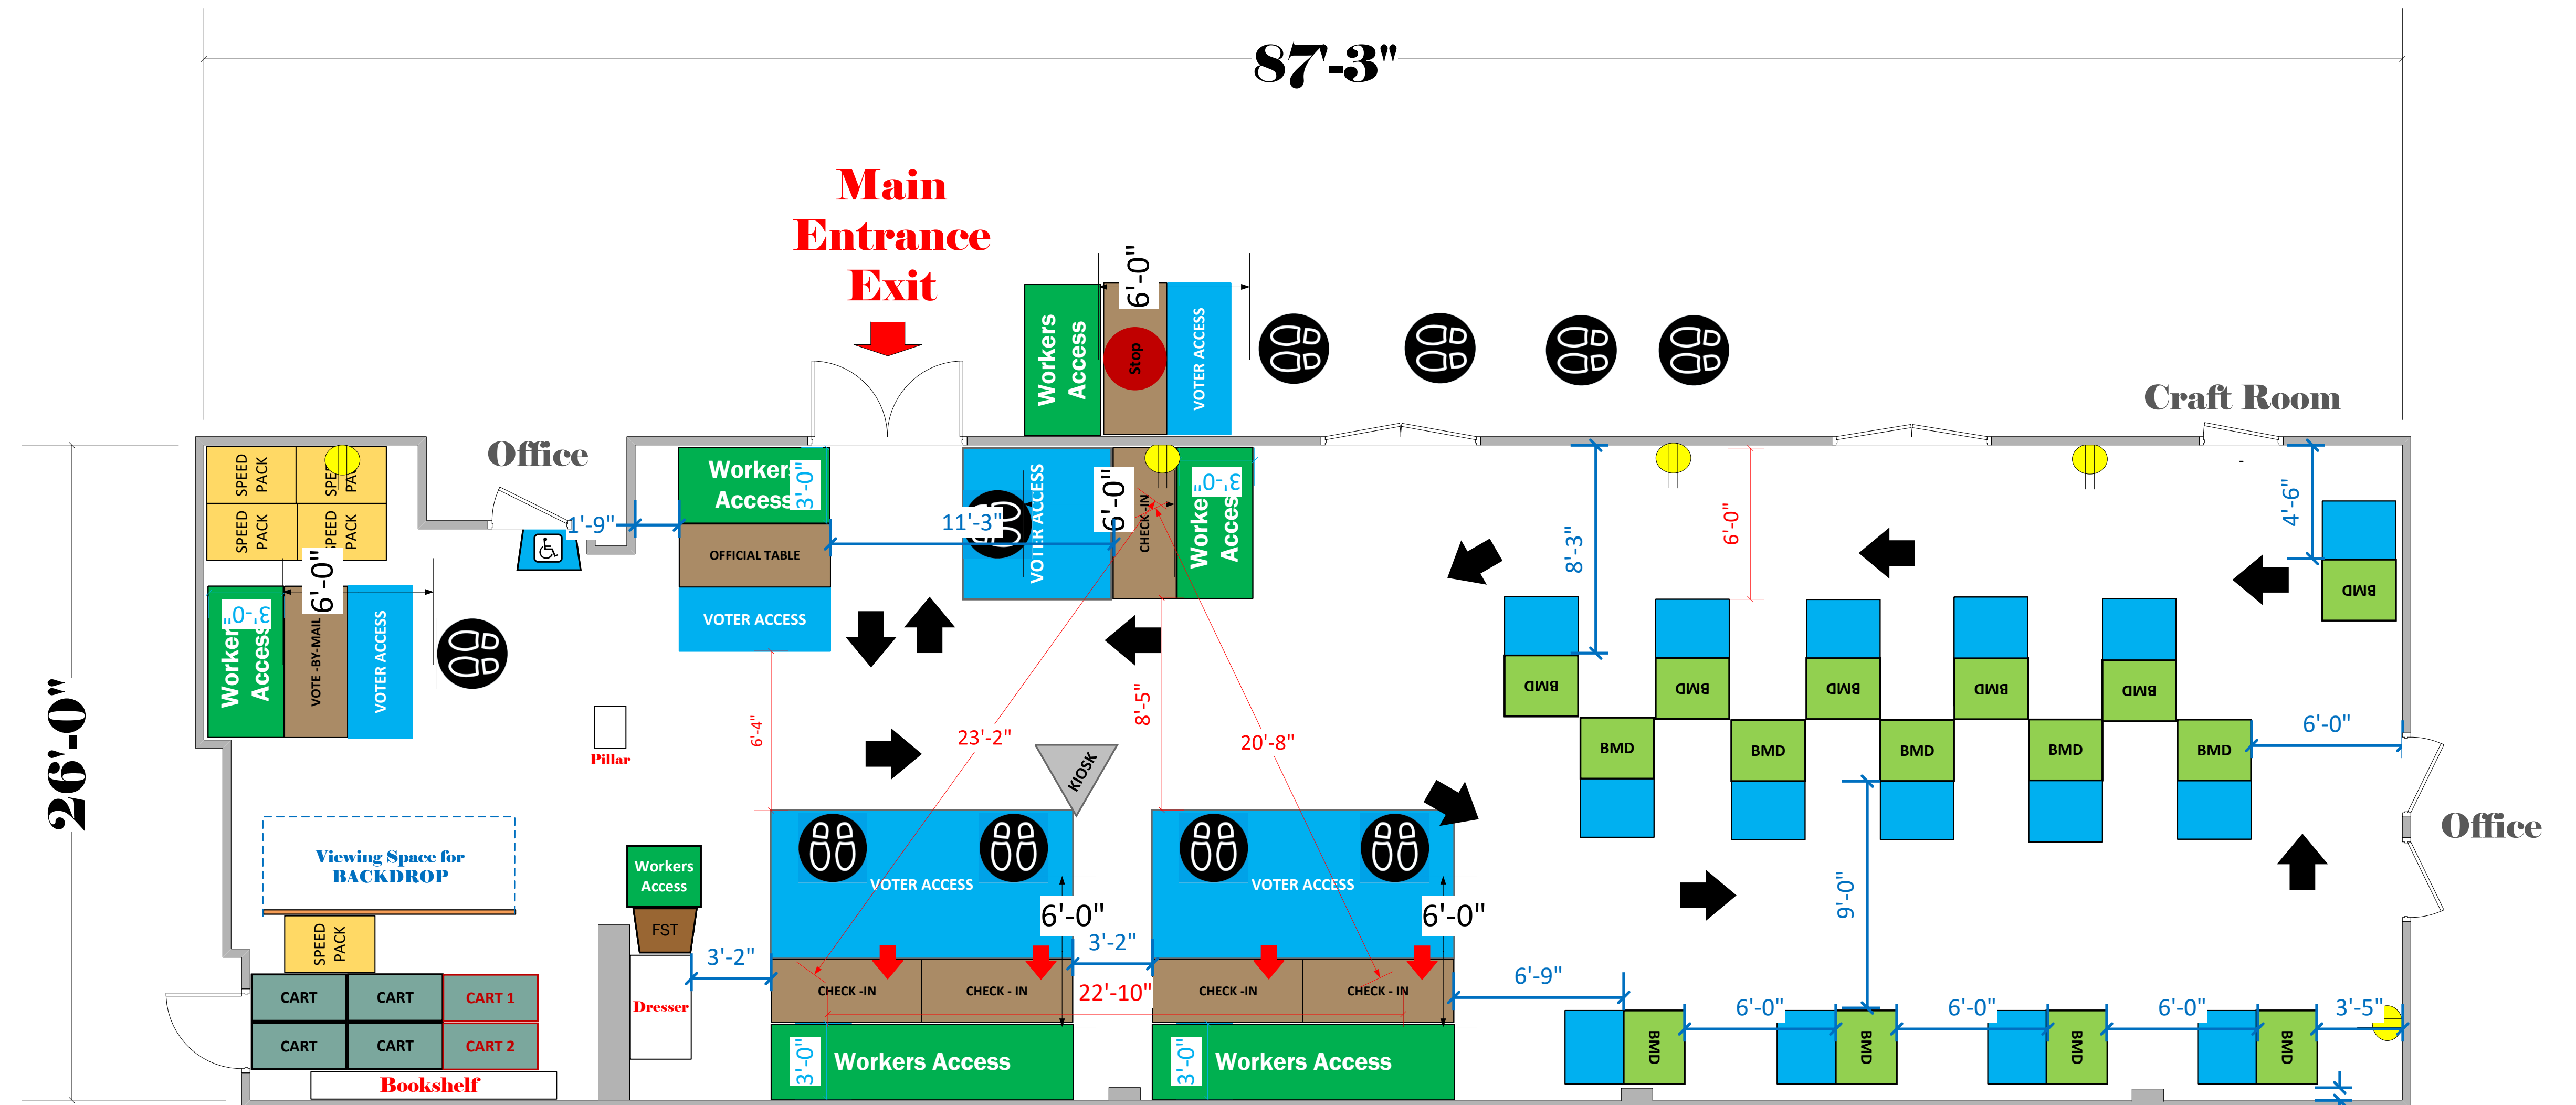

Library And Big Room (2,262 Sq. Ft.)

LEGEND

Room Size	Dimension: 87'3 x 26'	Sq. Ft.: 2,262'
EPB	Primary:	Secondary:
BMD	Total: 15	Actual:
Circuits	Total:	Usable:
Floor Decals		
BALLOT MARKING DEVICE		
CHECK IN TABLE		
BMD CART		
BACKDROP		
KIOSK		
POWER OUTLET		
PROTRUDING OBJECT		
ROUTER		
POWER CORDS		

**Regis House
Community Center
VC ID# 14016**

SCALE: 1: 48
DRAWN BY: Ryan Rivas / David Chaparro