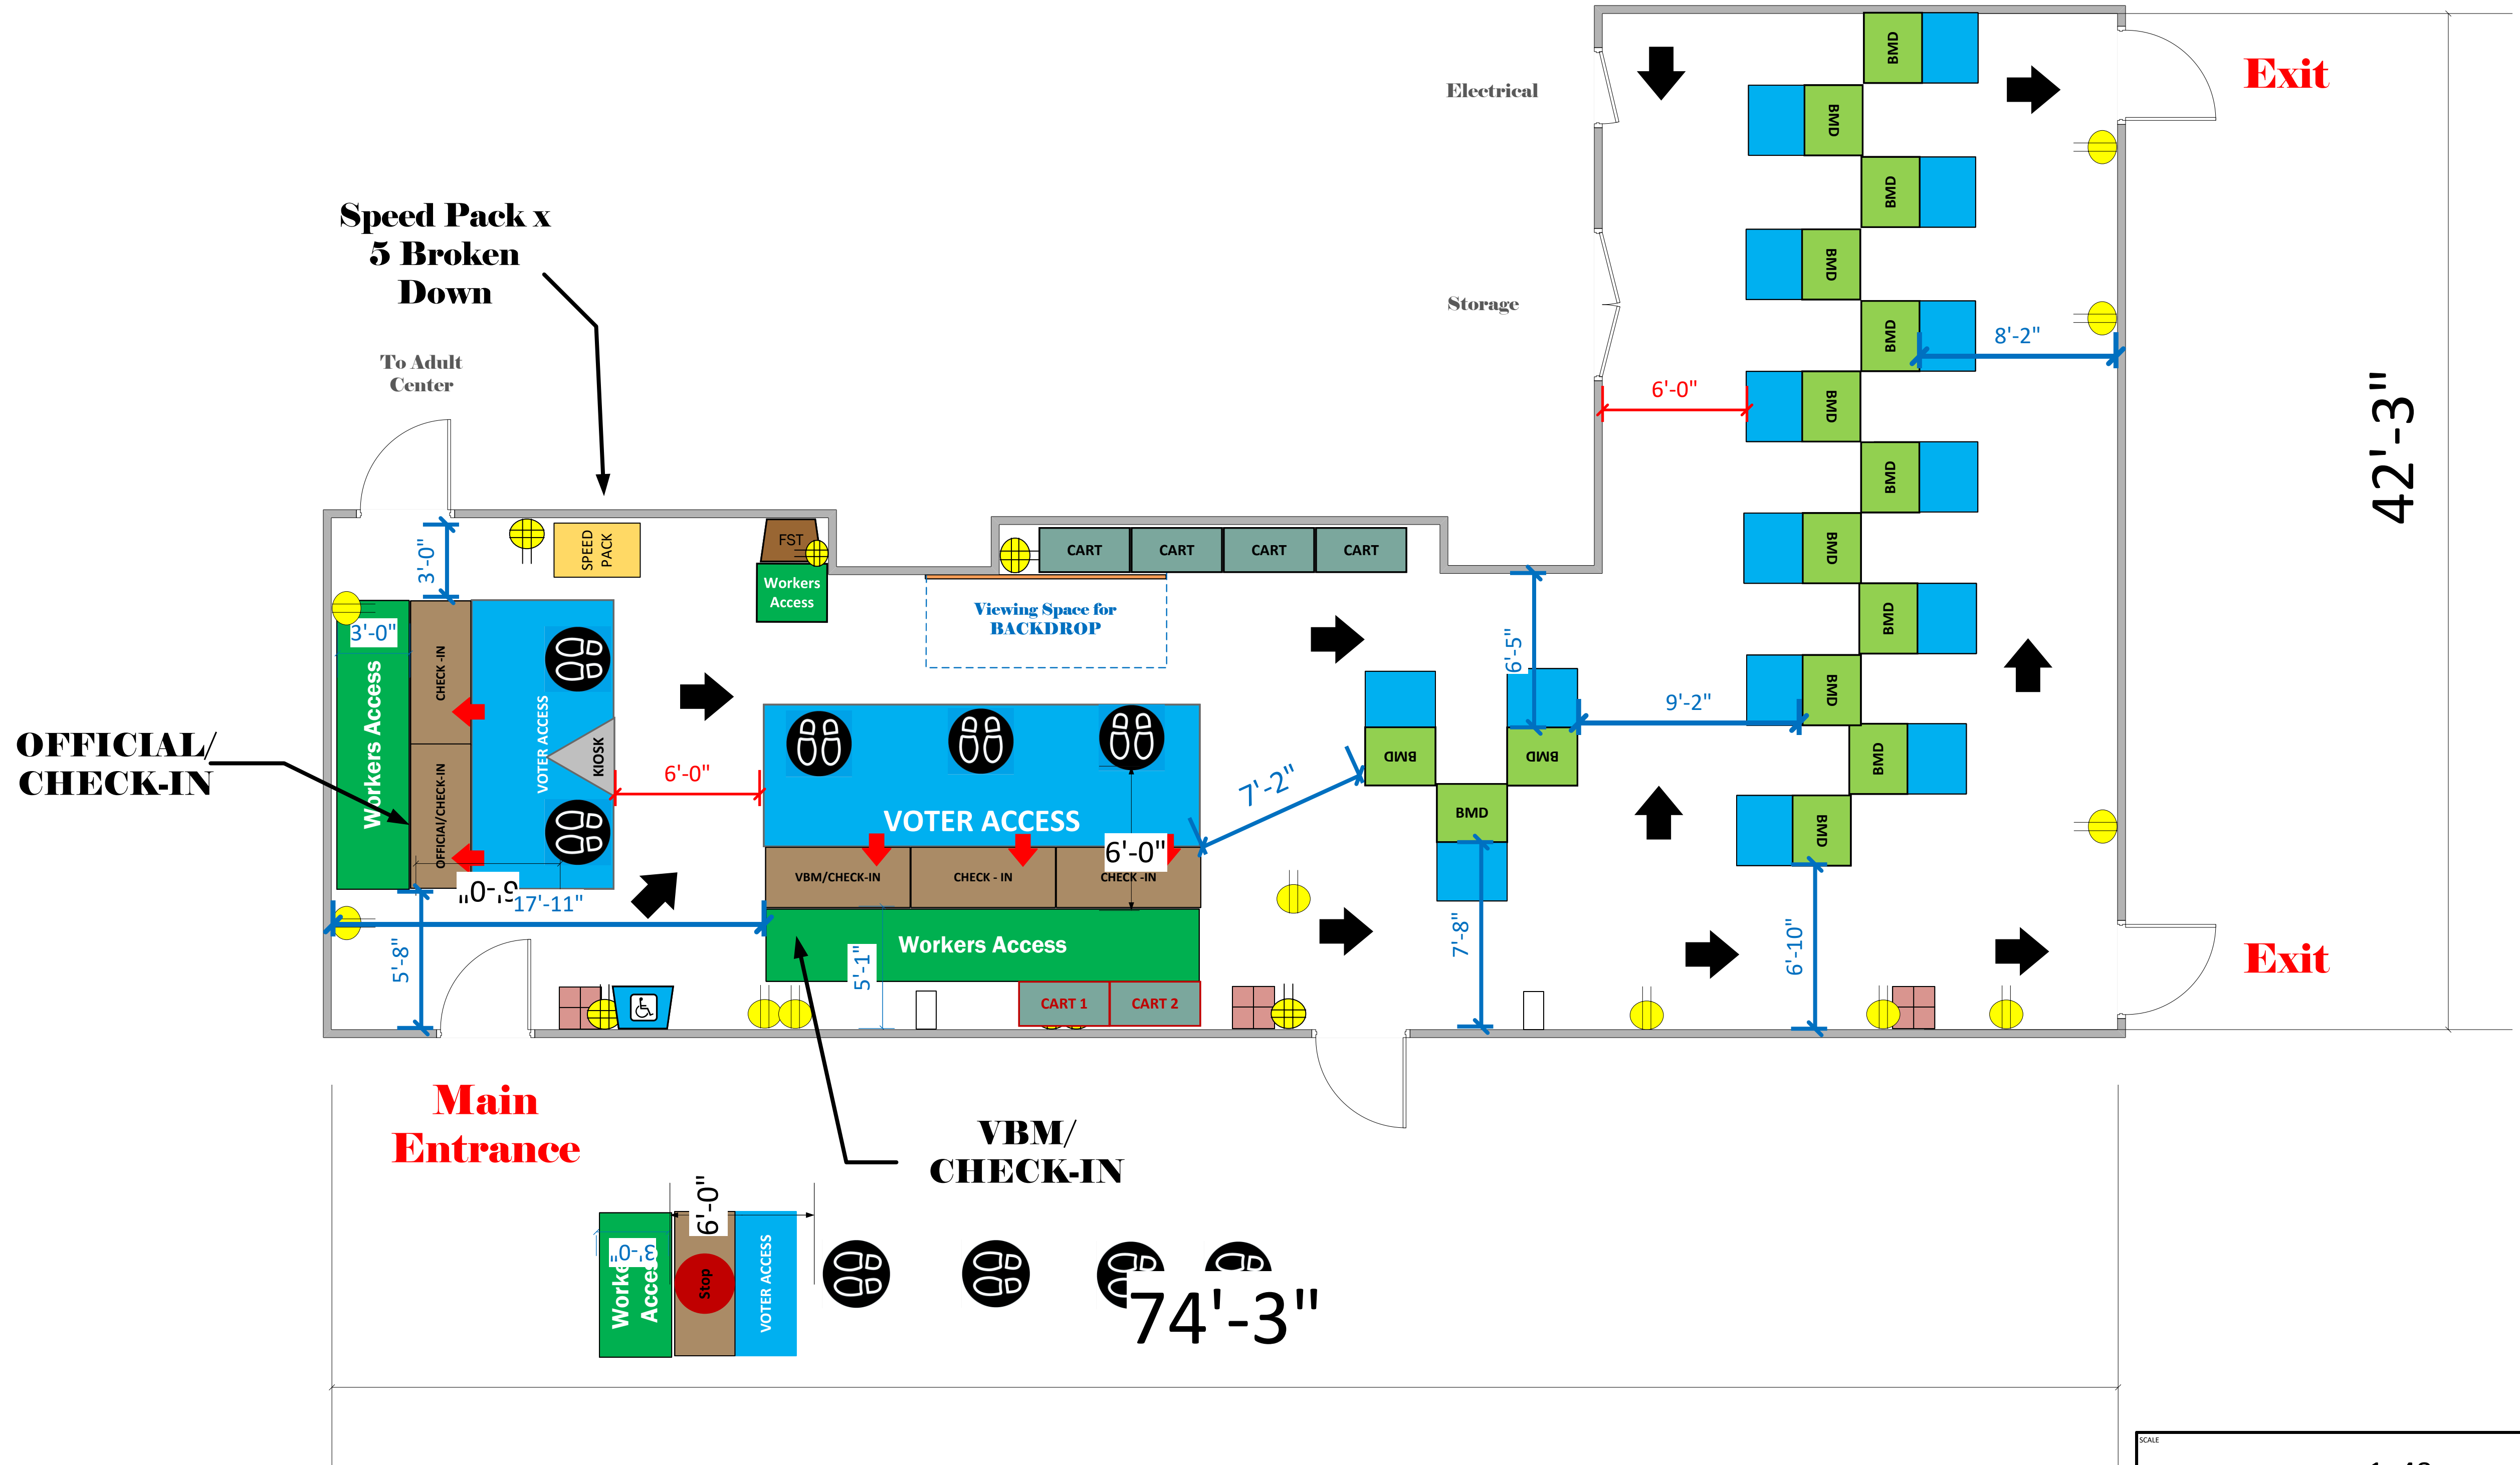

L Room (1,964 Sq Ft)

LEGEND

Room Size	Dimension: 74'-3"x42'-3"	Sq. Ft: 1,964
EPB	Primary:	Secondary:
BMD	Total: 15	Actual: 15
Circuits	Total:	Usable:
Floor Decals		
BALLOT MARKING DEVICE		
CHECK IN TABLE		
BMD CART		
BACKDROP		
KIOSK		
POWER OUTLET		
PROTRUDING OBJECT		
ROUTER		
POWER CORDS		

**Sherman Oaks East Valley Adult
Center
#14021**

SCALE: 1:48
DRAWN BY: **Ryan Rivas**