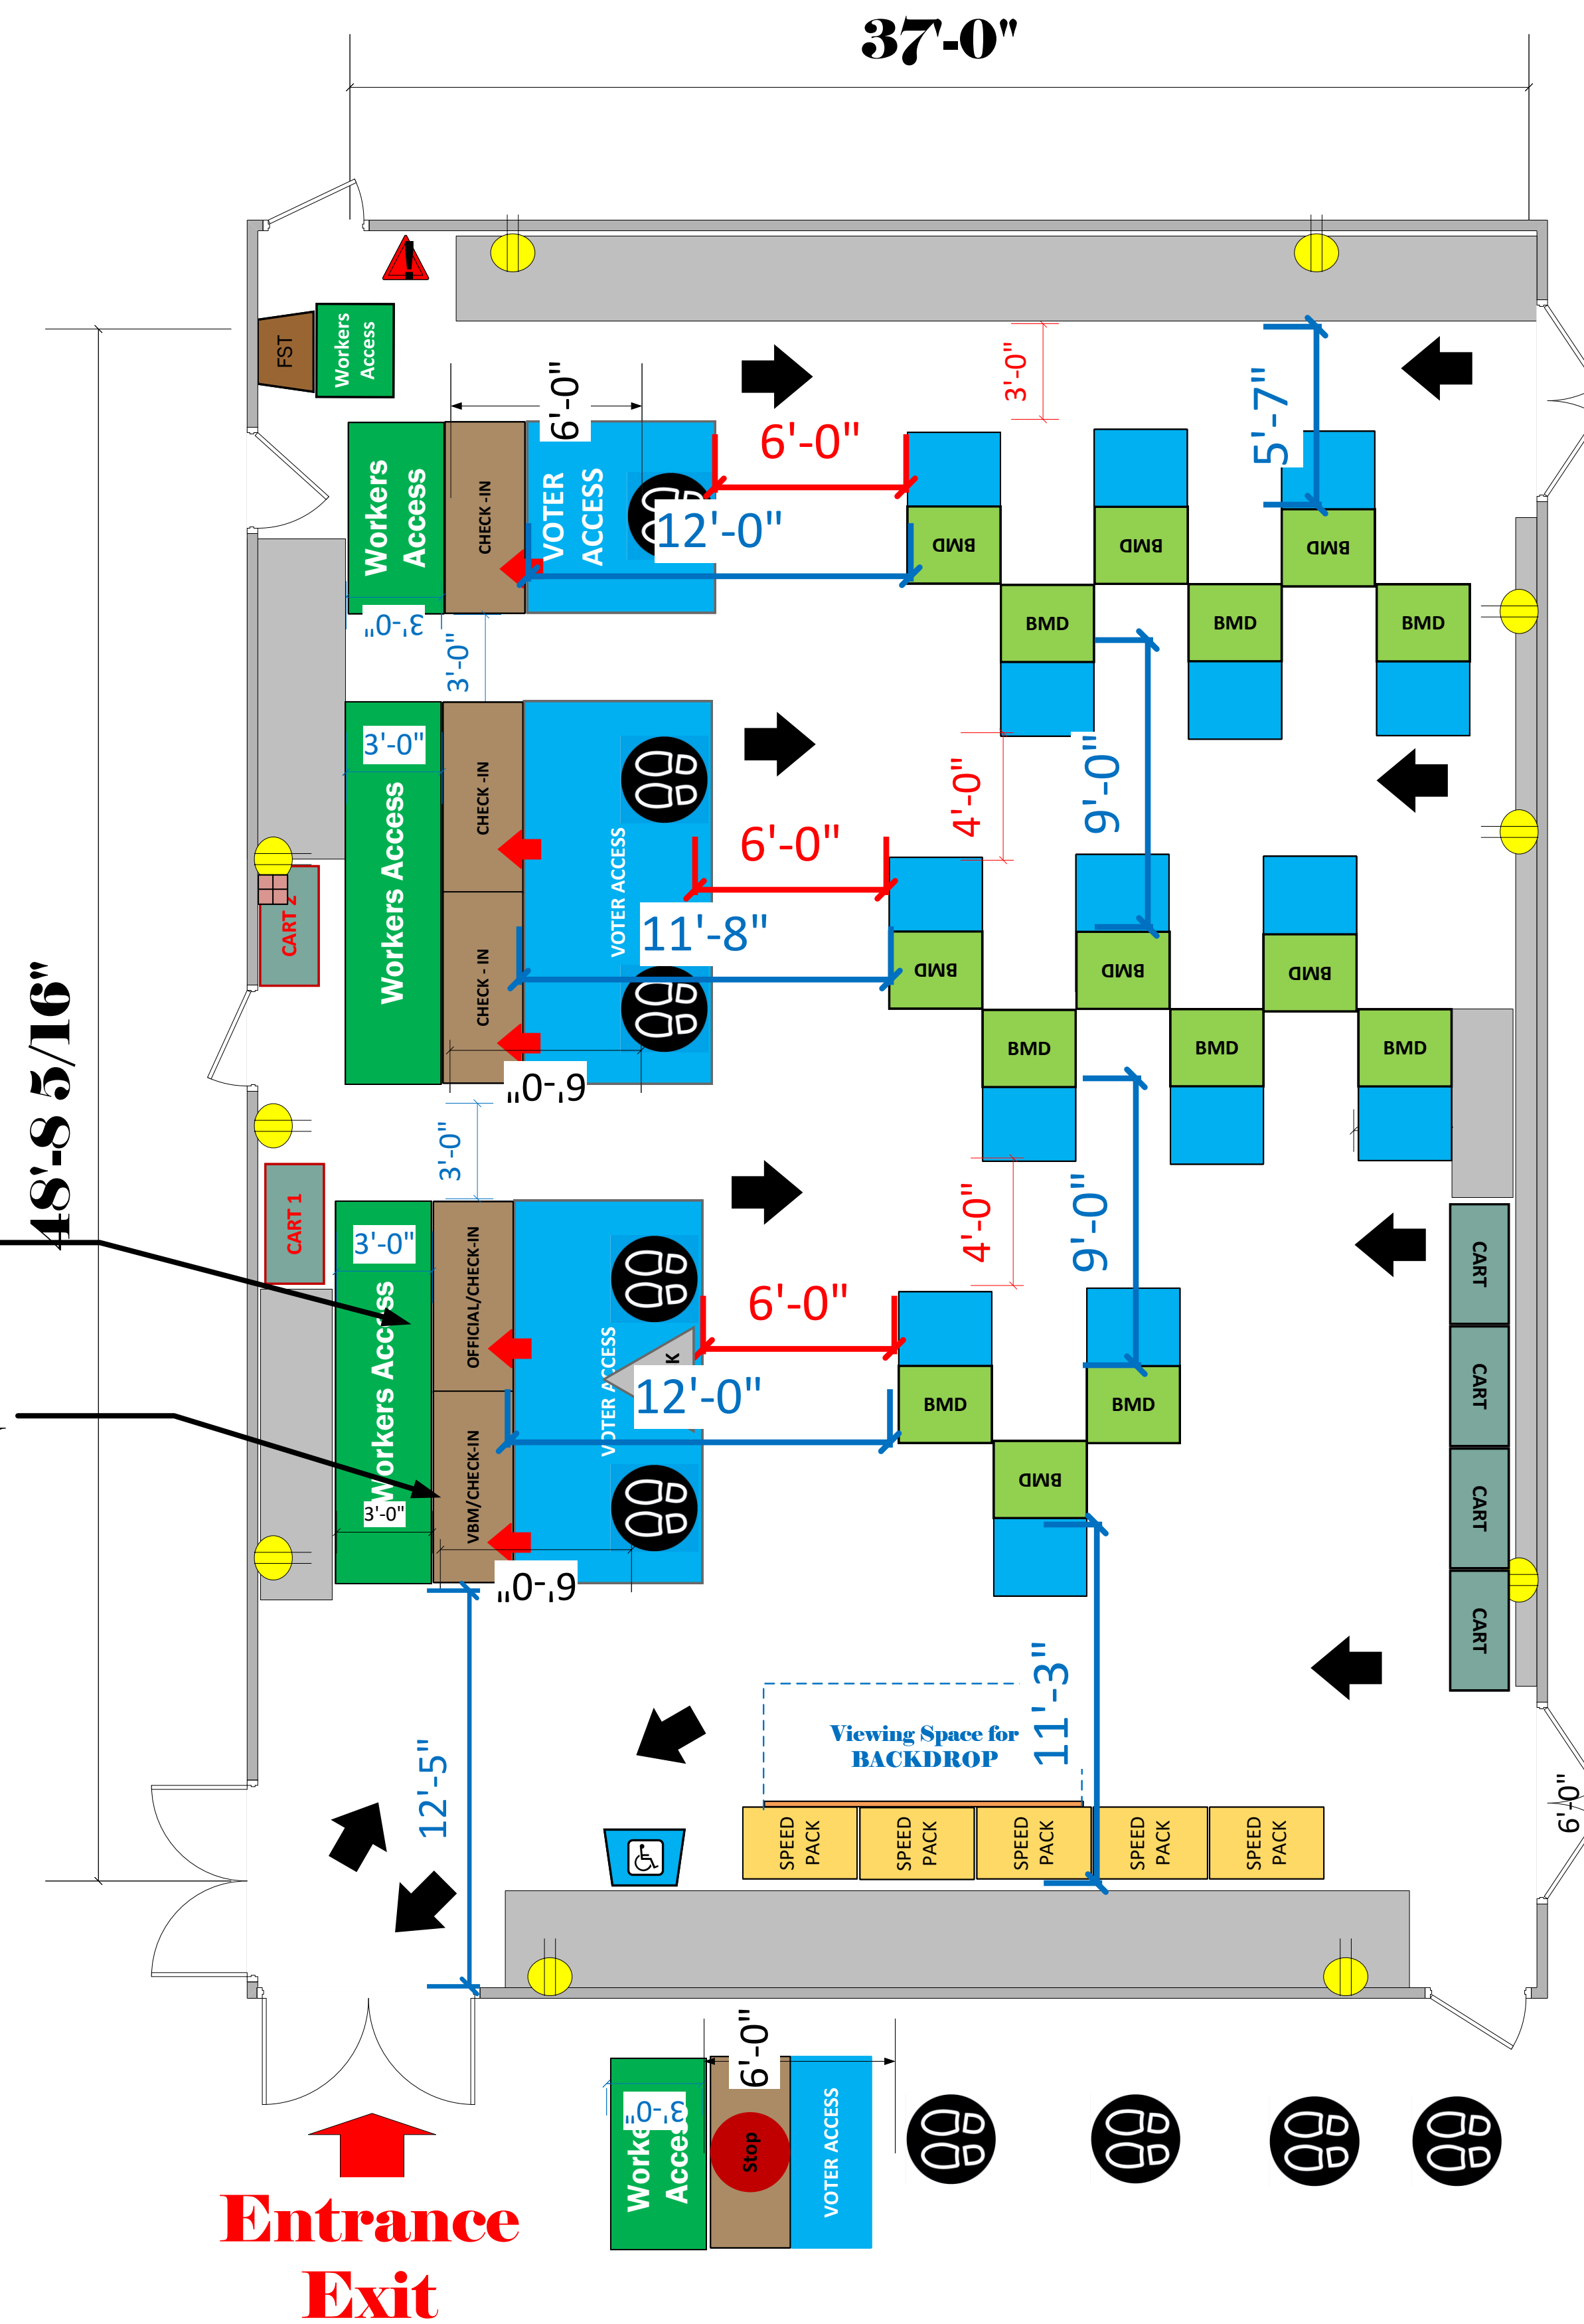

Meeting Room (1,800 Sq. Ft.)

LEGEND

Room Size	Dimension: 48' x 37'	Sq. Ft.: 1800
EPB	Primary:	Secondary:
BMD	Total: 15	Actual: 15
Circuits	Total:	Usable:
Floor Decals		
BALLOT MARKING DEVICE		
CHECK IN TABLE		
BMD CART		
BACKDROP		
KIOSK		
POWER OUTLET		
PROTRUDING OBJECT		
ROUTER		
POWER CORDS		

**OFFICIAL/
CHECK-IN**

**VBM/
CHECK-IN**

**Sepulveda Garden
Center
VC ID# 14111**

SCALE	1:48
DRAWN BY	Ryan Rivas