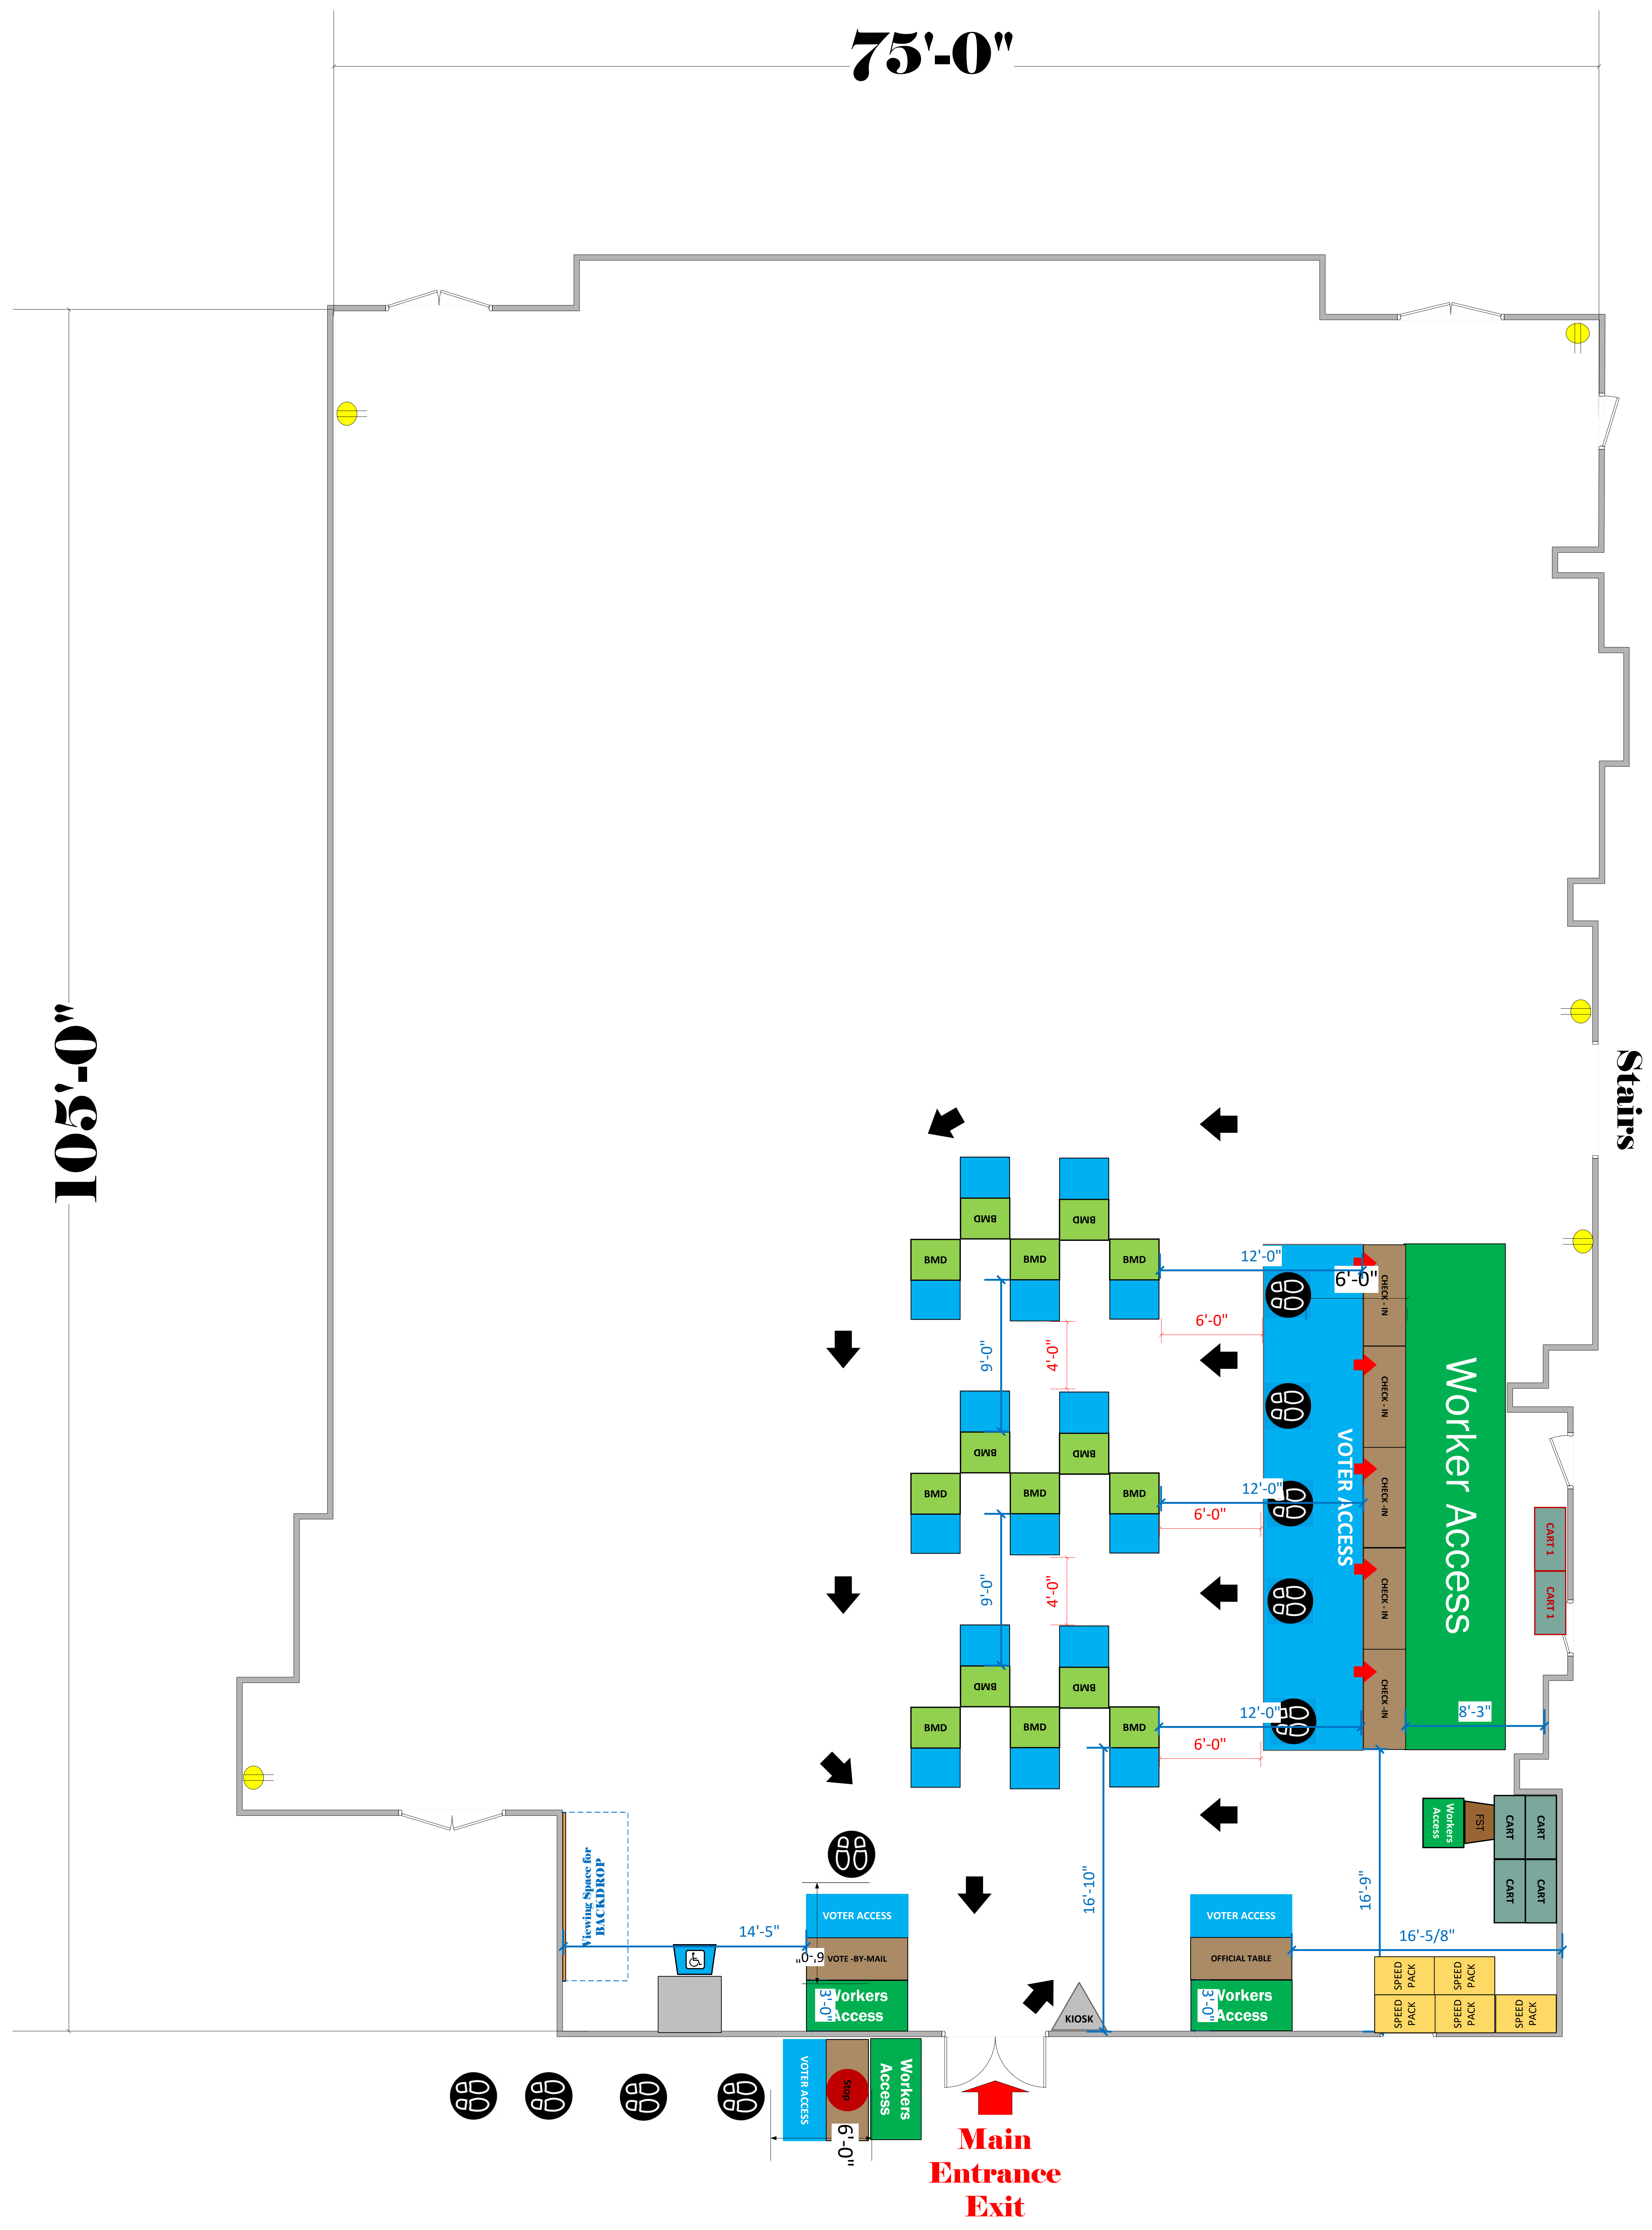

Gymnasium (7,875 Sq. Ft.)

LEGEND

Room Size	Dimension:	Sq. Ft.
75' x 105'		7,875'
EPB	Primary:	Secondary:
BMD	Total: 15	Actual: 15
Circuits	Total:	Usable:
Floor Decals		
BALLOT MARKING DEVICE		
CHECK IN TABLE		
BMD CART		
BACKDROP		
KIOSK		
POWER OUTLET		
PROTRUDING OBJECT		
ROUTER		
POWER CORDS		
TITLE	Bud Carson Middle School VC ID# 14149	