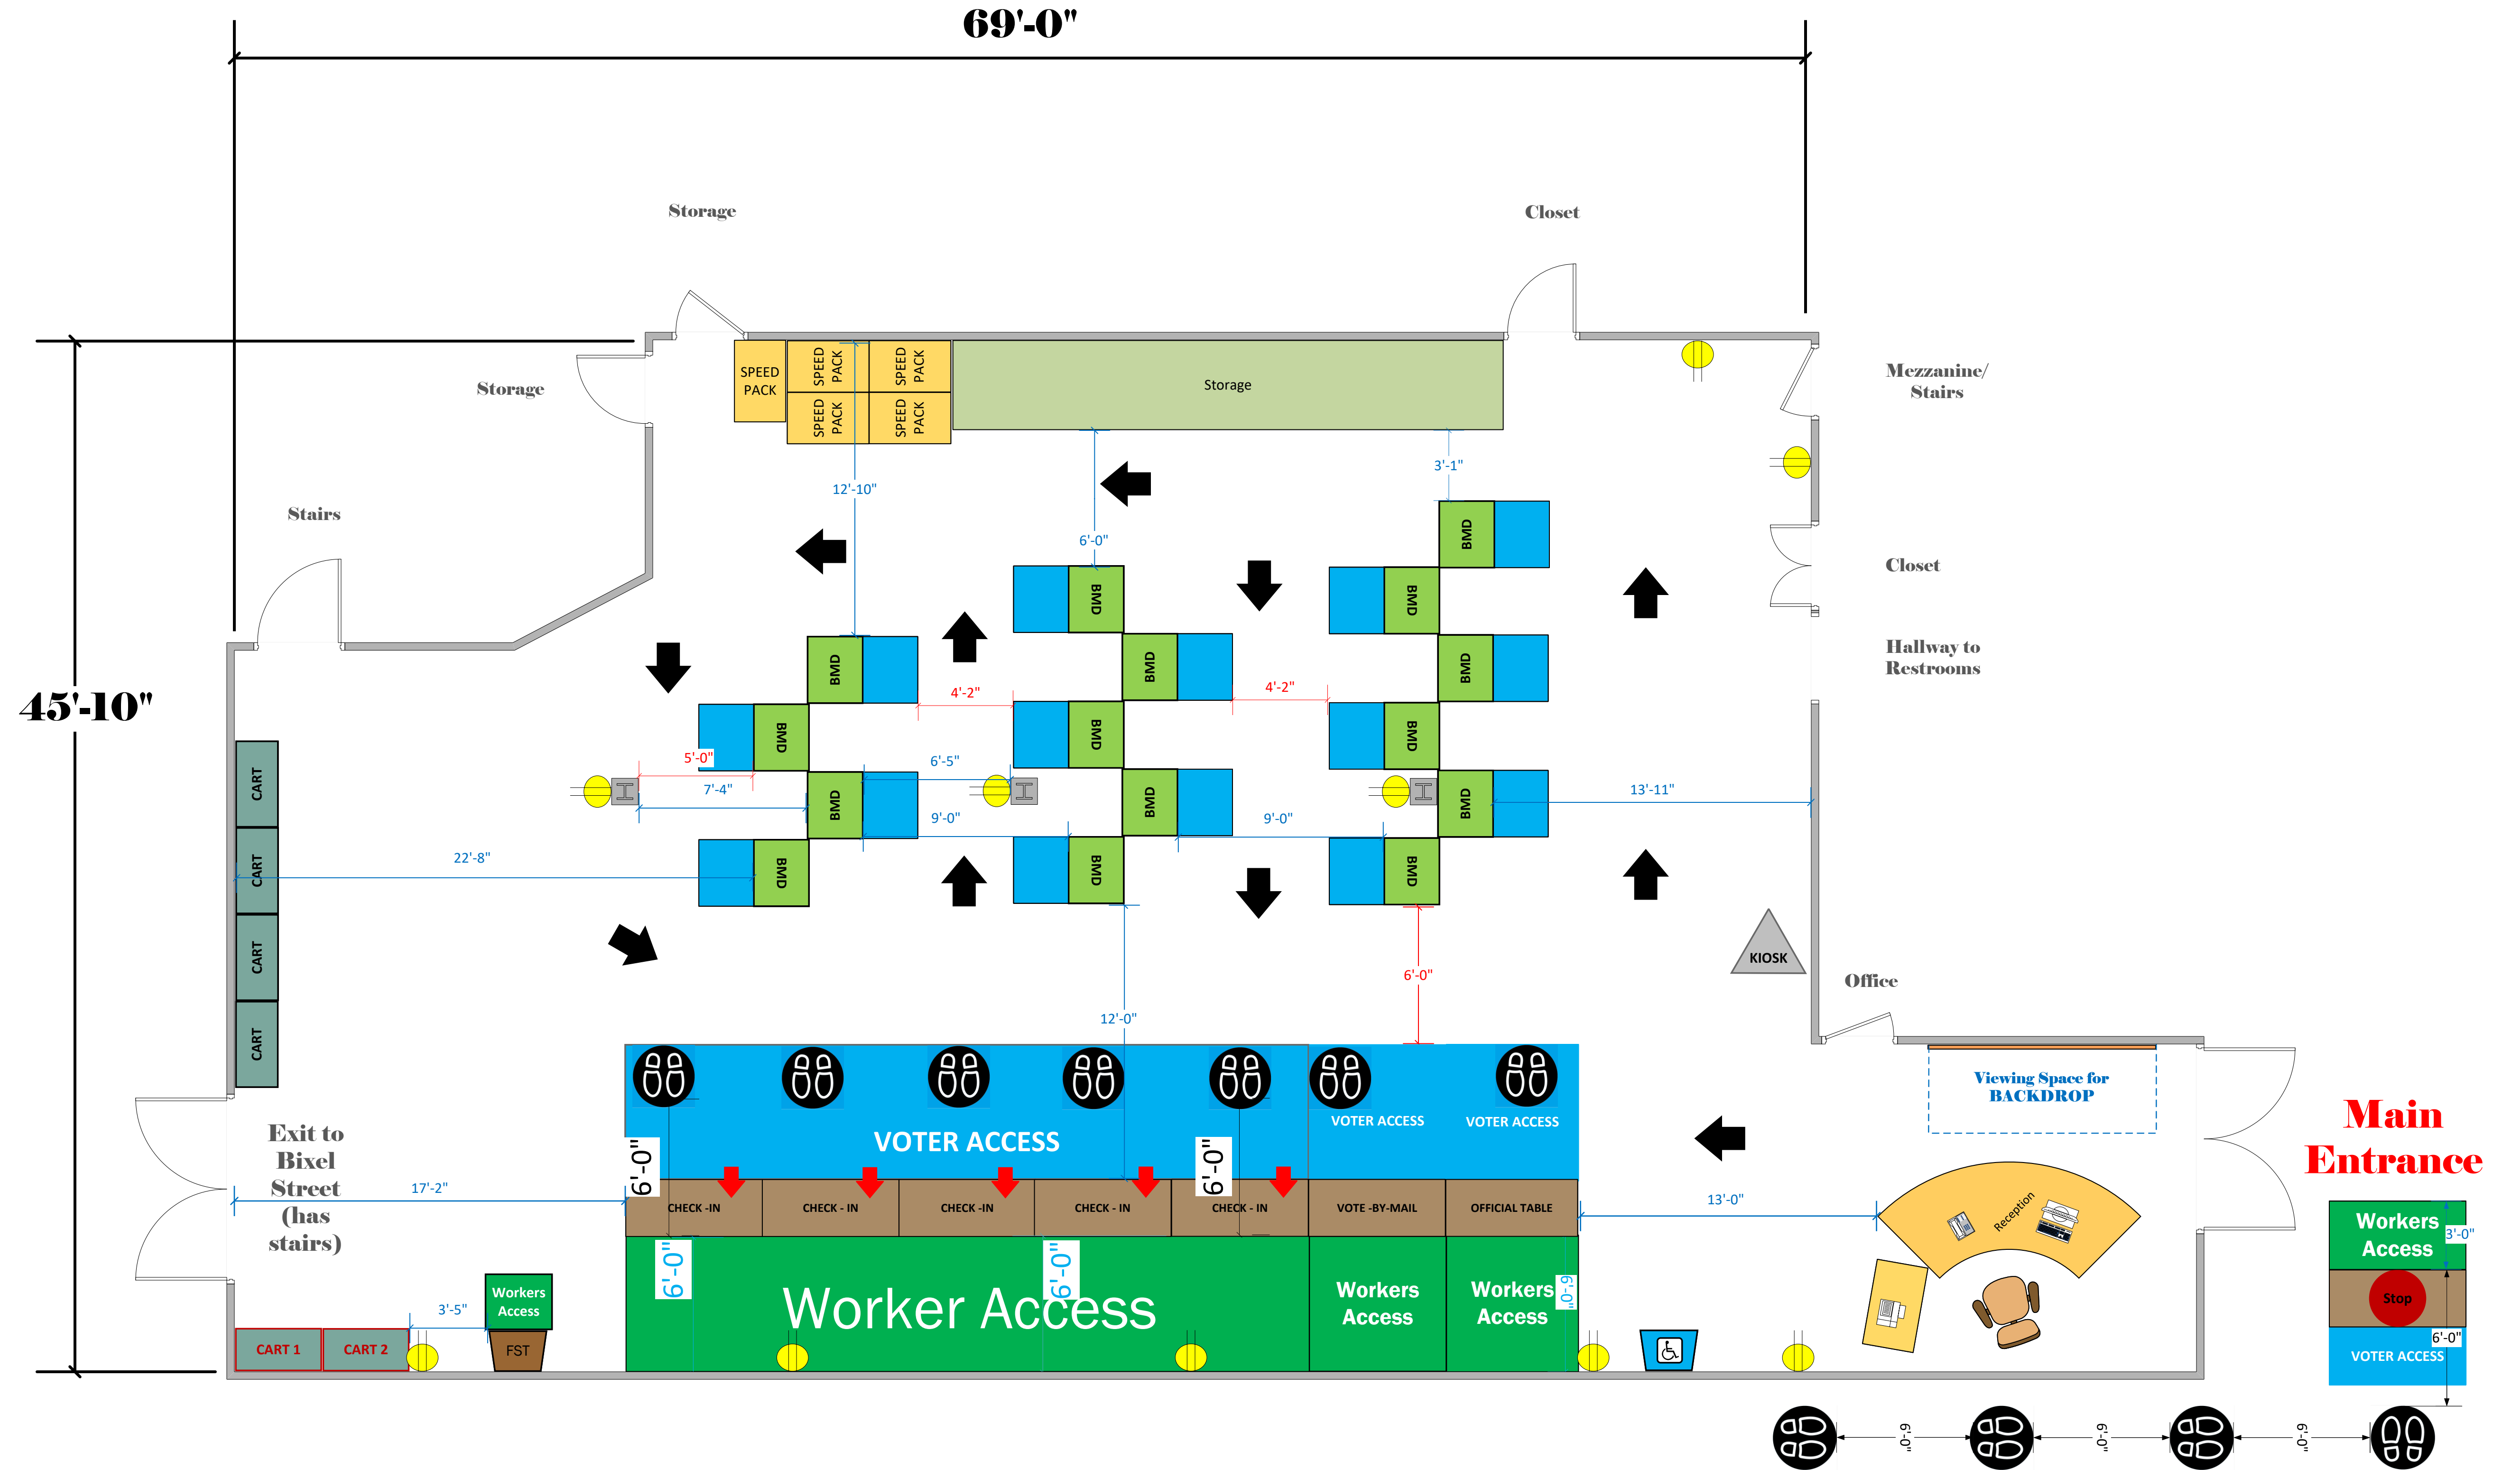

Atrium (2854 Sq. Ft)

LEGEND

Room Size	Dimension: 68'-11" x 41'-5"	Sq. Ft: 2854
EPB	Primary:	Secondary:
BMD	Total: 15	Actual: 15
Circuits	Total:	Usable:
Floor Decals		
BALLOT MARKING DEVICE		
CHECK IN TABLE		
BMD CART		
BACKDROP		
KIOSK		
POWER OUTLET		
PROTRUDING OBJECT		
ROUTER		
POWER CORDS		

TITLE
**Central City Neighborhood
 Partners
 VCID# 14153**

SCALE	1: 48
DRAWN BY	Margarita Flores