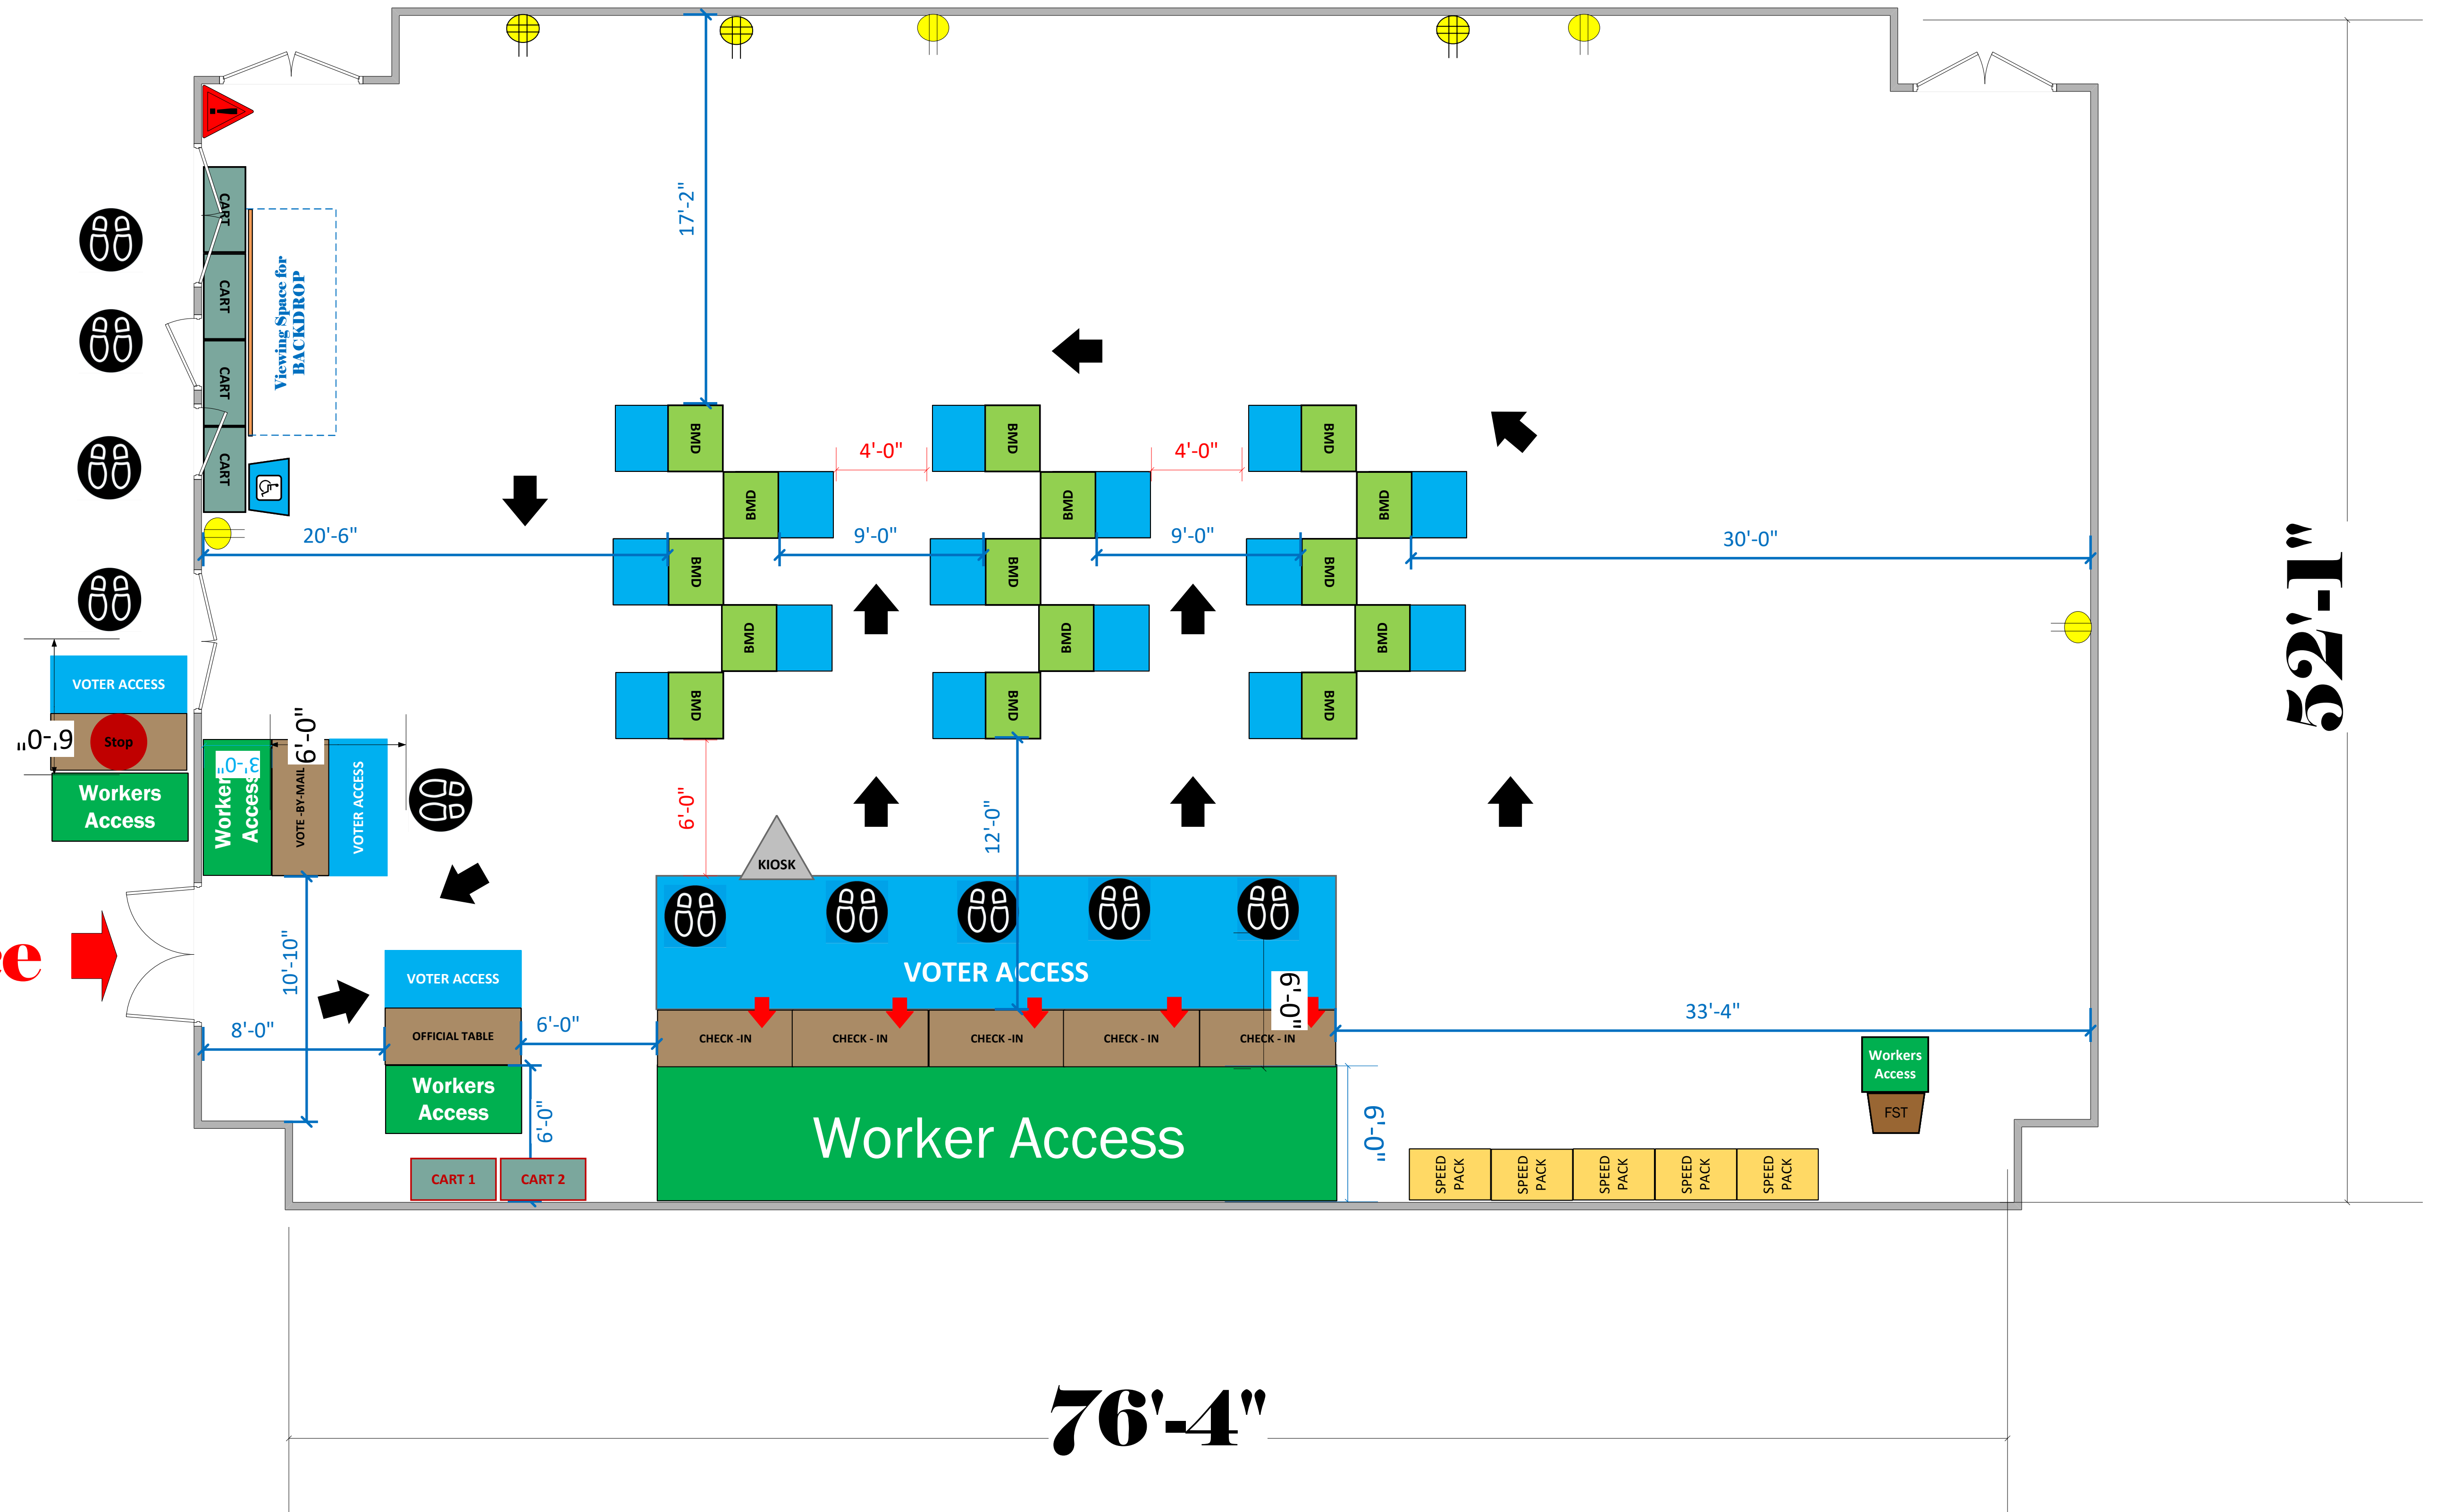

Jacoby Social

(3,975 Sq. Ft.)

Main Entrance →

Exit →

LEGEND

Room Size	Dimension: 76'4" x 52'1"	Sq. Ft: 3,975'
EPB	Primary:	Secondary:
BMD	Total: 15	Actual:
Circuits	Total:	Usable:
Floor Decals		
BALLOT MARKING DEVICE		
CHECK IN TABLE		
BMD CART		
BACKDROP		
KIOSK		
POWER OUTLET		
PROTRUDING OBJECT		
ROUTER		
POWER CORDS		

Congregation
Adat Ari El
VC ID# 14157

SCALE	1: 48
DRAWN BY	David Chaparro