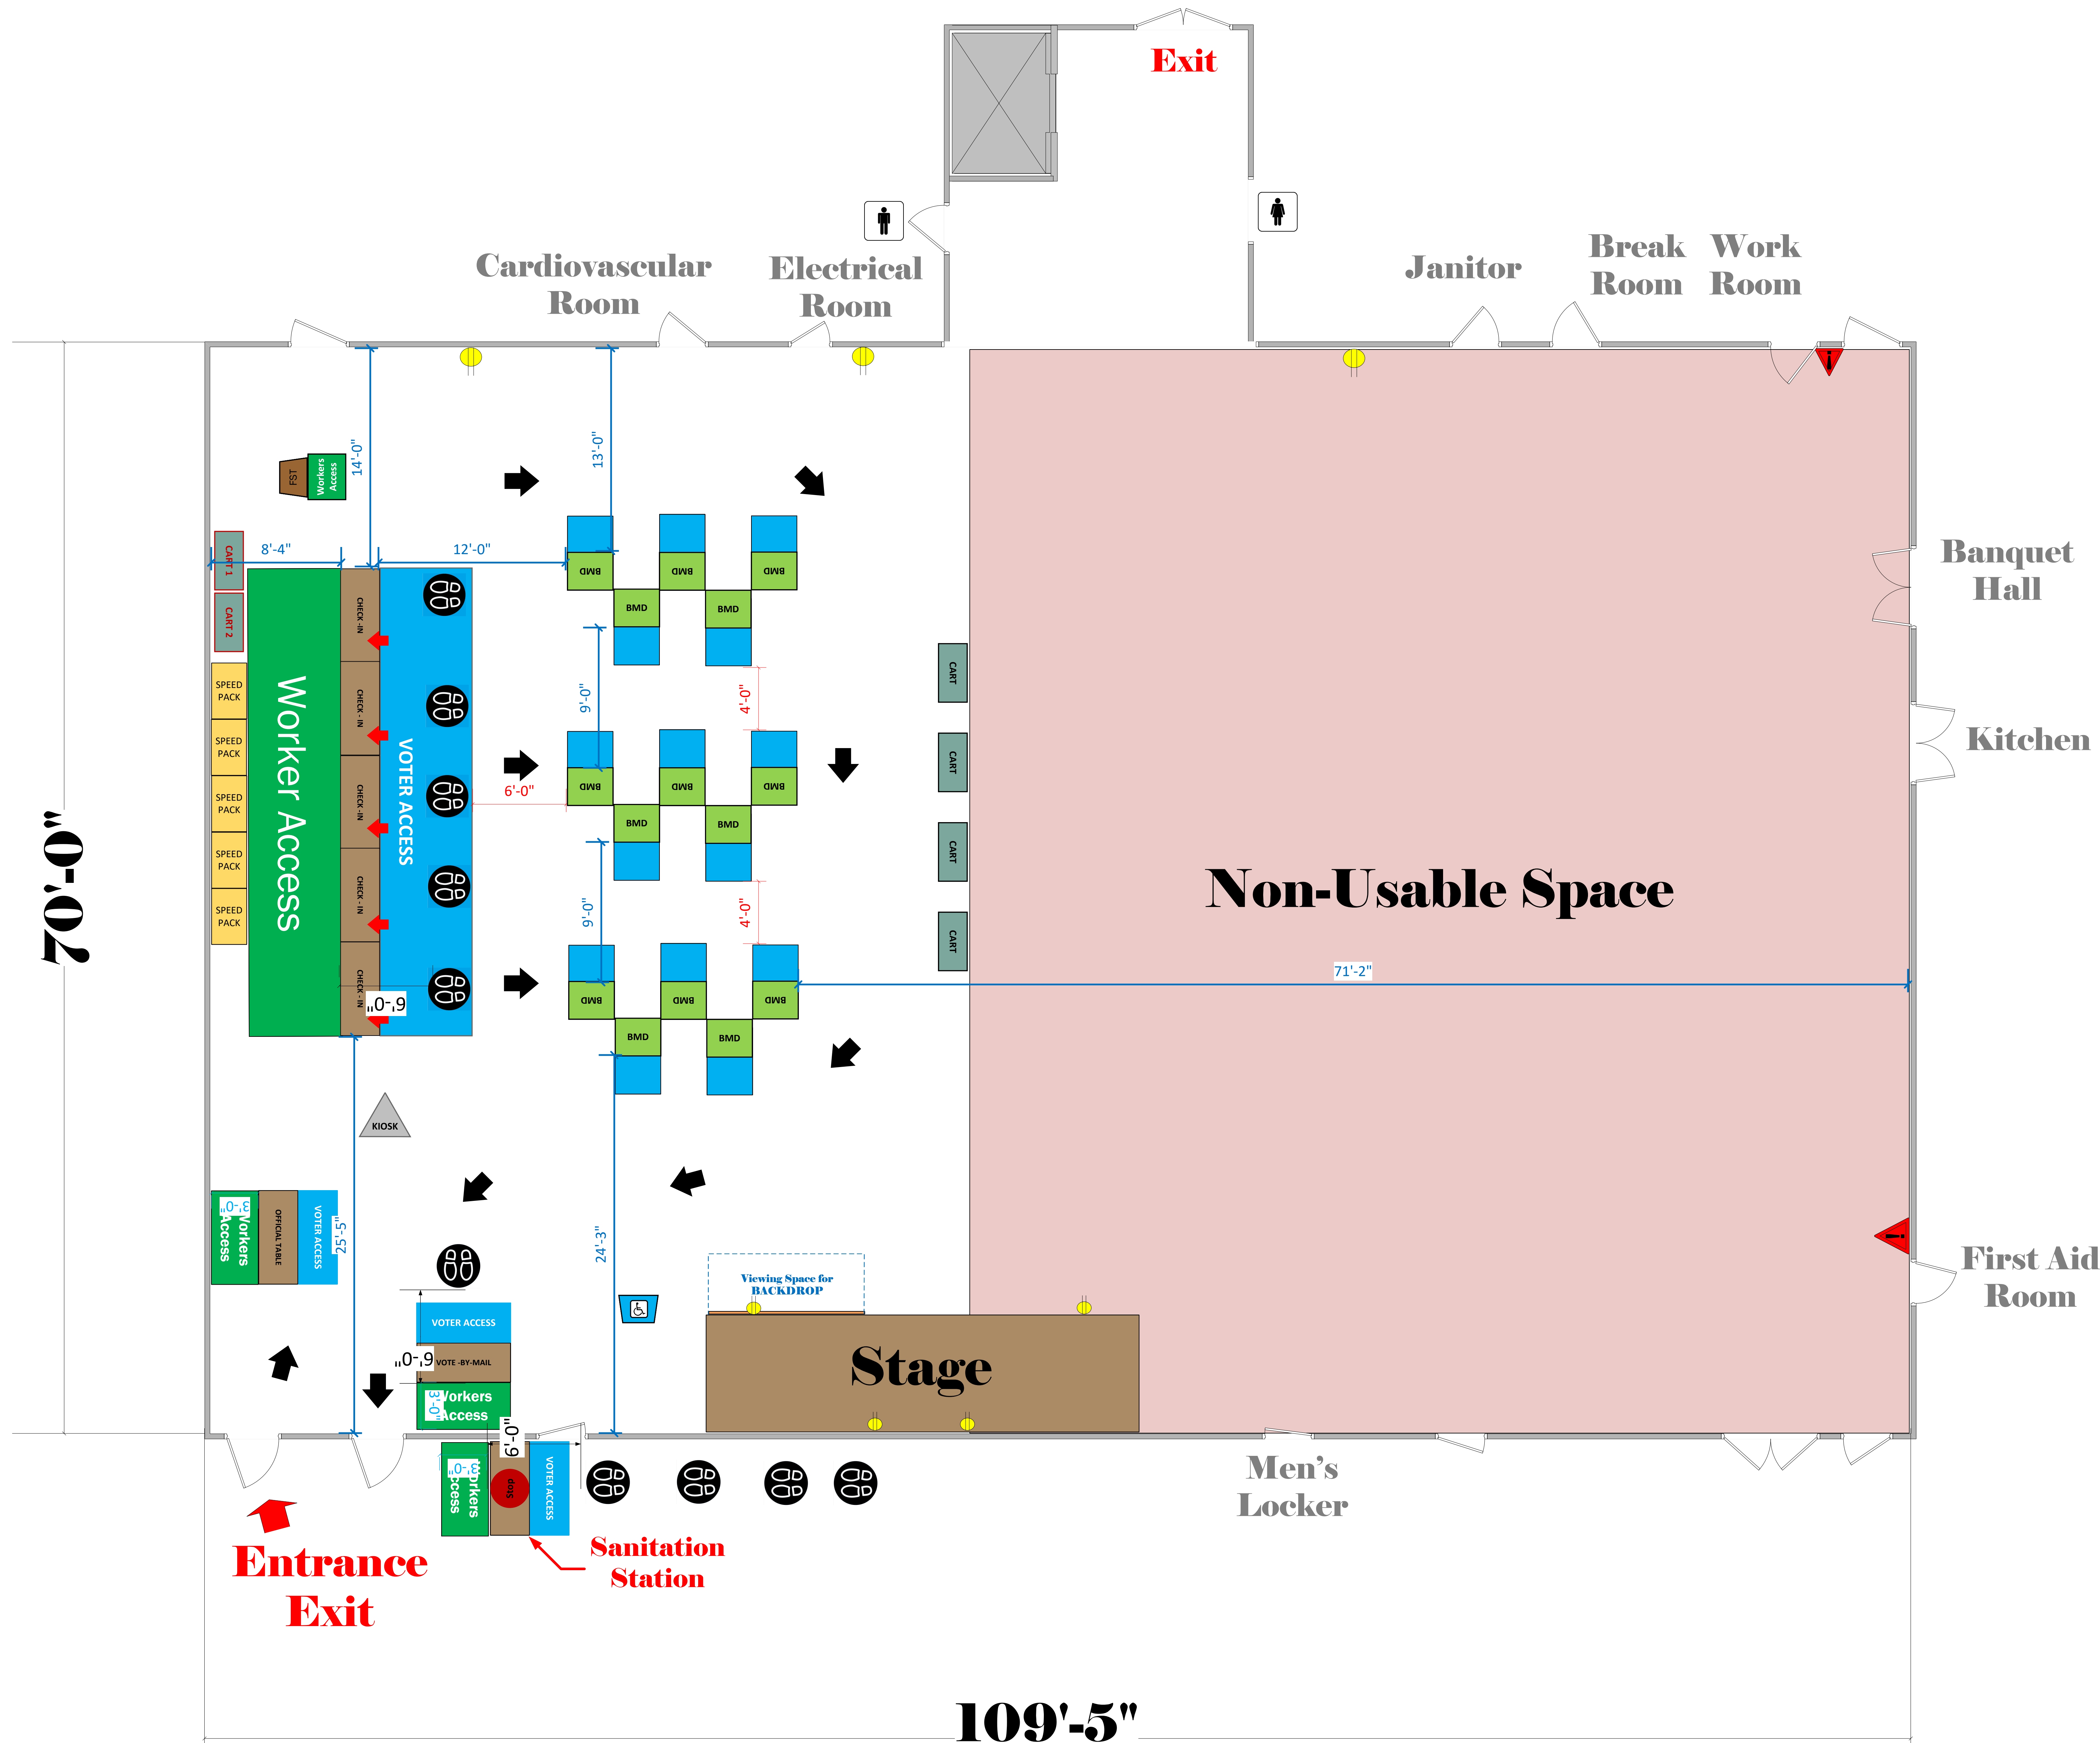

**Gymnasium
(Left Side)
(2,976 Usable Sq. Ft.)**

LEGEND

Room Size	Dimension: 109'5" x 70'	Sq. Ft: 7,344
EPB	Primary:	Secondary:
BMD	Total: 15	Actual:
Circuits	Total:	Usable:
Floor Decals		
BALLOT MARKING DEVICE		
CHECK IN TABLE		
BMD CART		
BACKDROP		
KIOSK		
POWER OUTLET		
PROTRUDING OBJECT		
ROUTER		
POWER CORDS		

TITLE
**Dan Diaz
 Recreation Center
 VC ID# 14160**