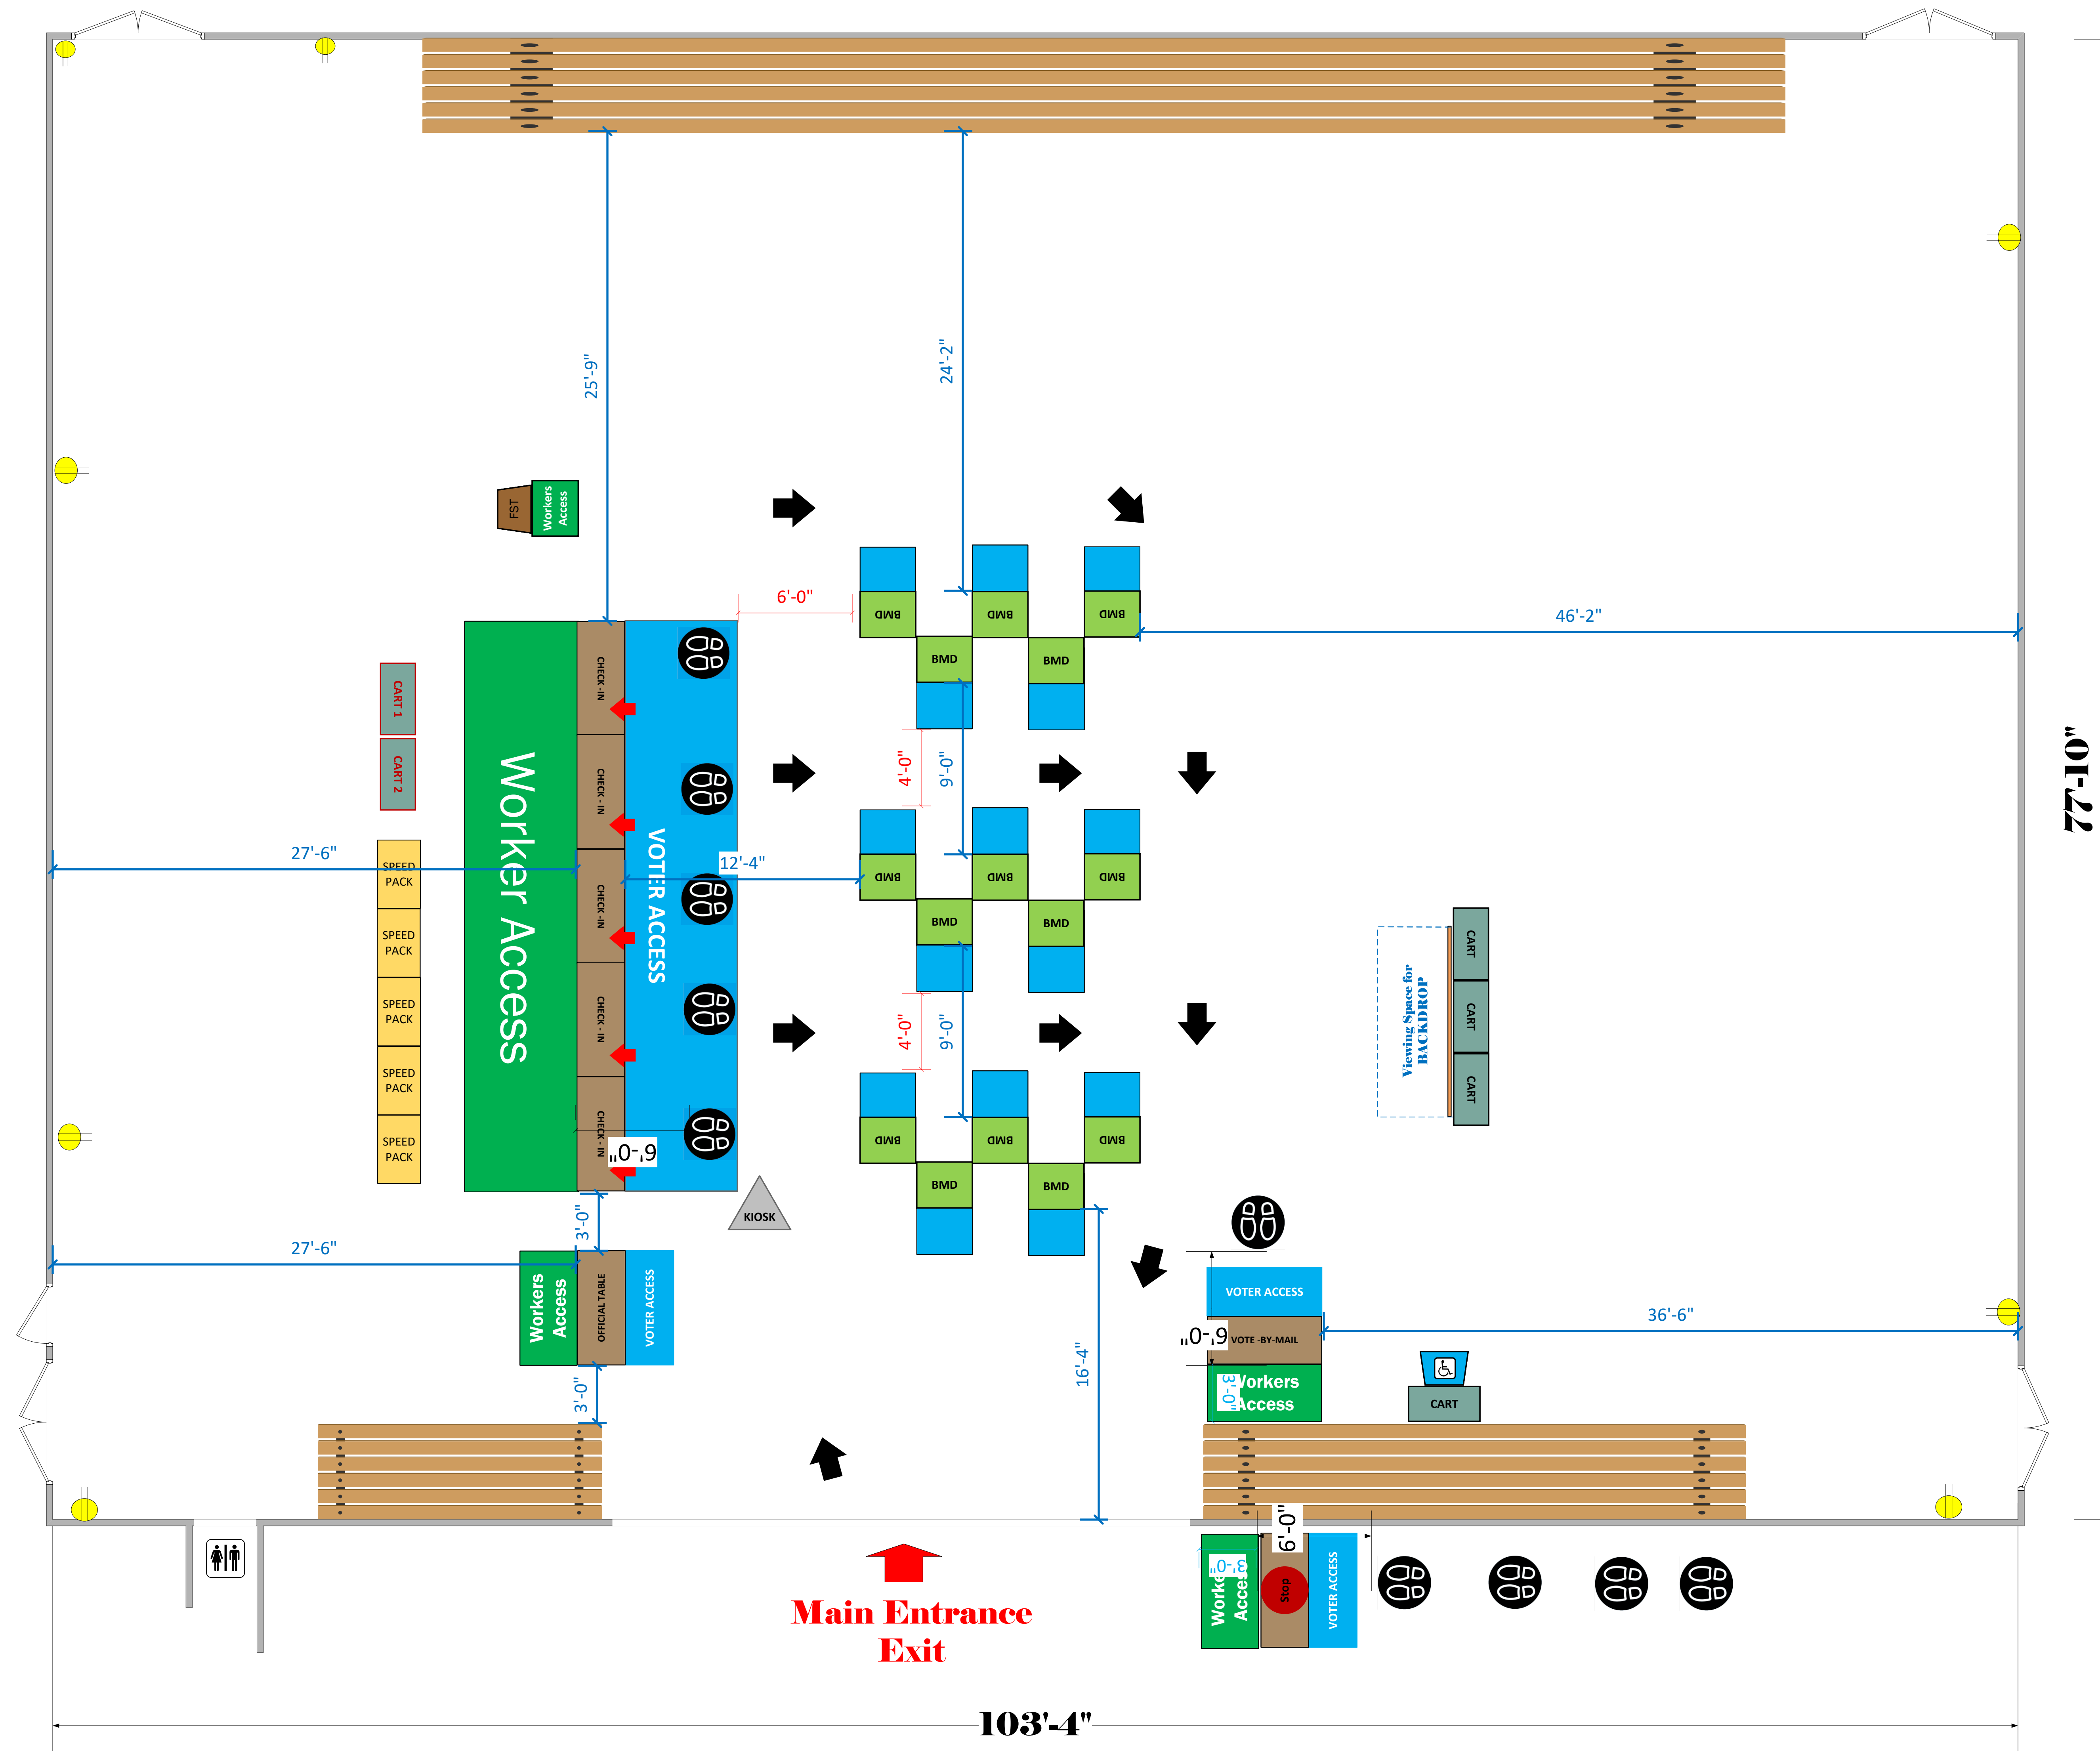

Gymnasium

(7,931 Usable Sq. Ft.)

LEGEND

Room Size	Dimension: 104' x 77'	Sq. Ft. 8,008'
EPB	Primary:	Secondary:
BMD	Total: 15	Actual:
Circuits	Total:	Usable:
Floor Decals		
BALLOT MARKING DEVICE		
CHECK IN TABLE		
BMD CART		
BACKDROP		
KIOSK		
POWER OUTLET		
PROTRUDING OBJECT		
ROUTER		
POWER CORDS		

TITLE

Endeavour Middle School

VC ID# 14171

SCALE: 1:48

DRAWN BY: David Chaparro