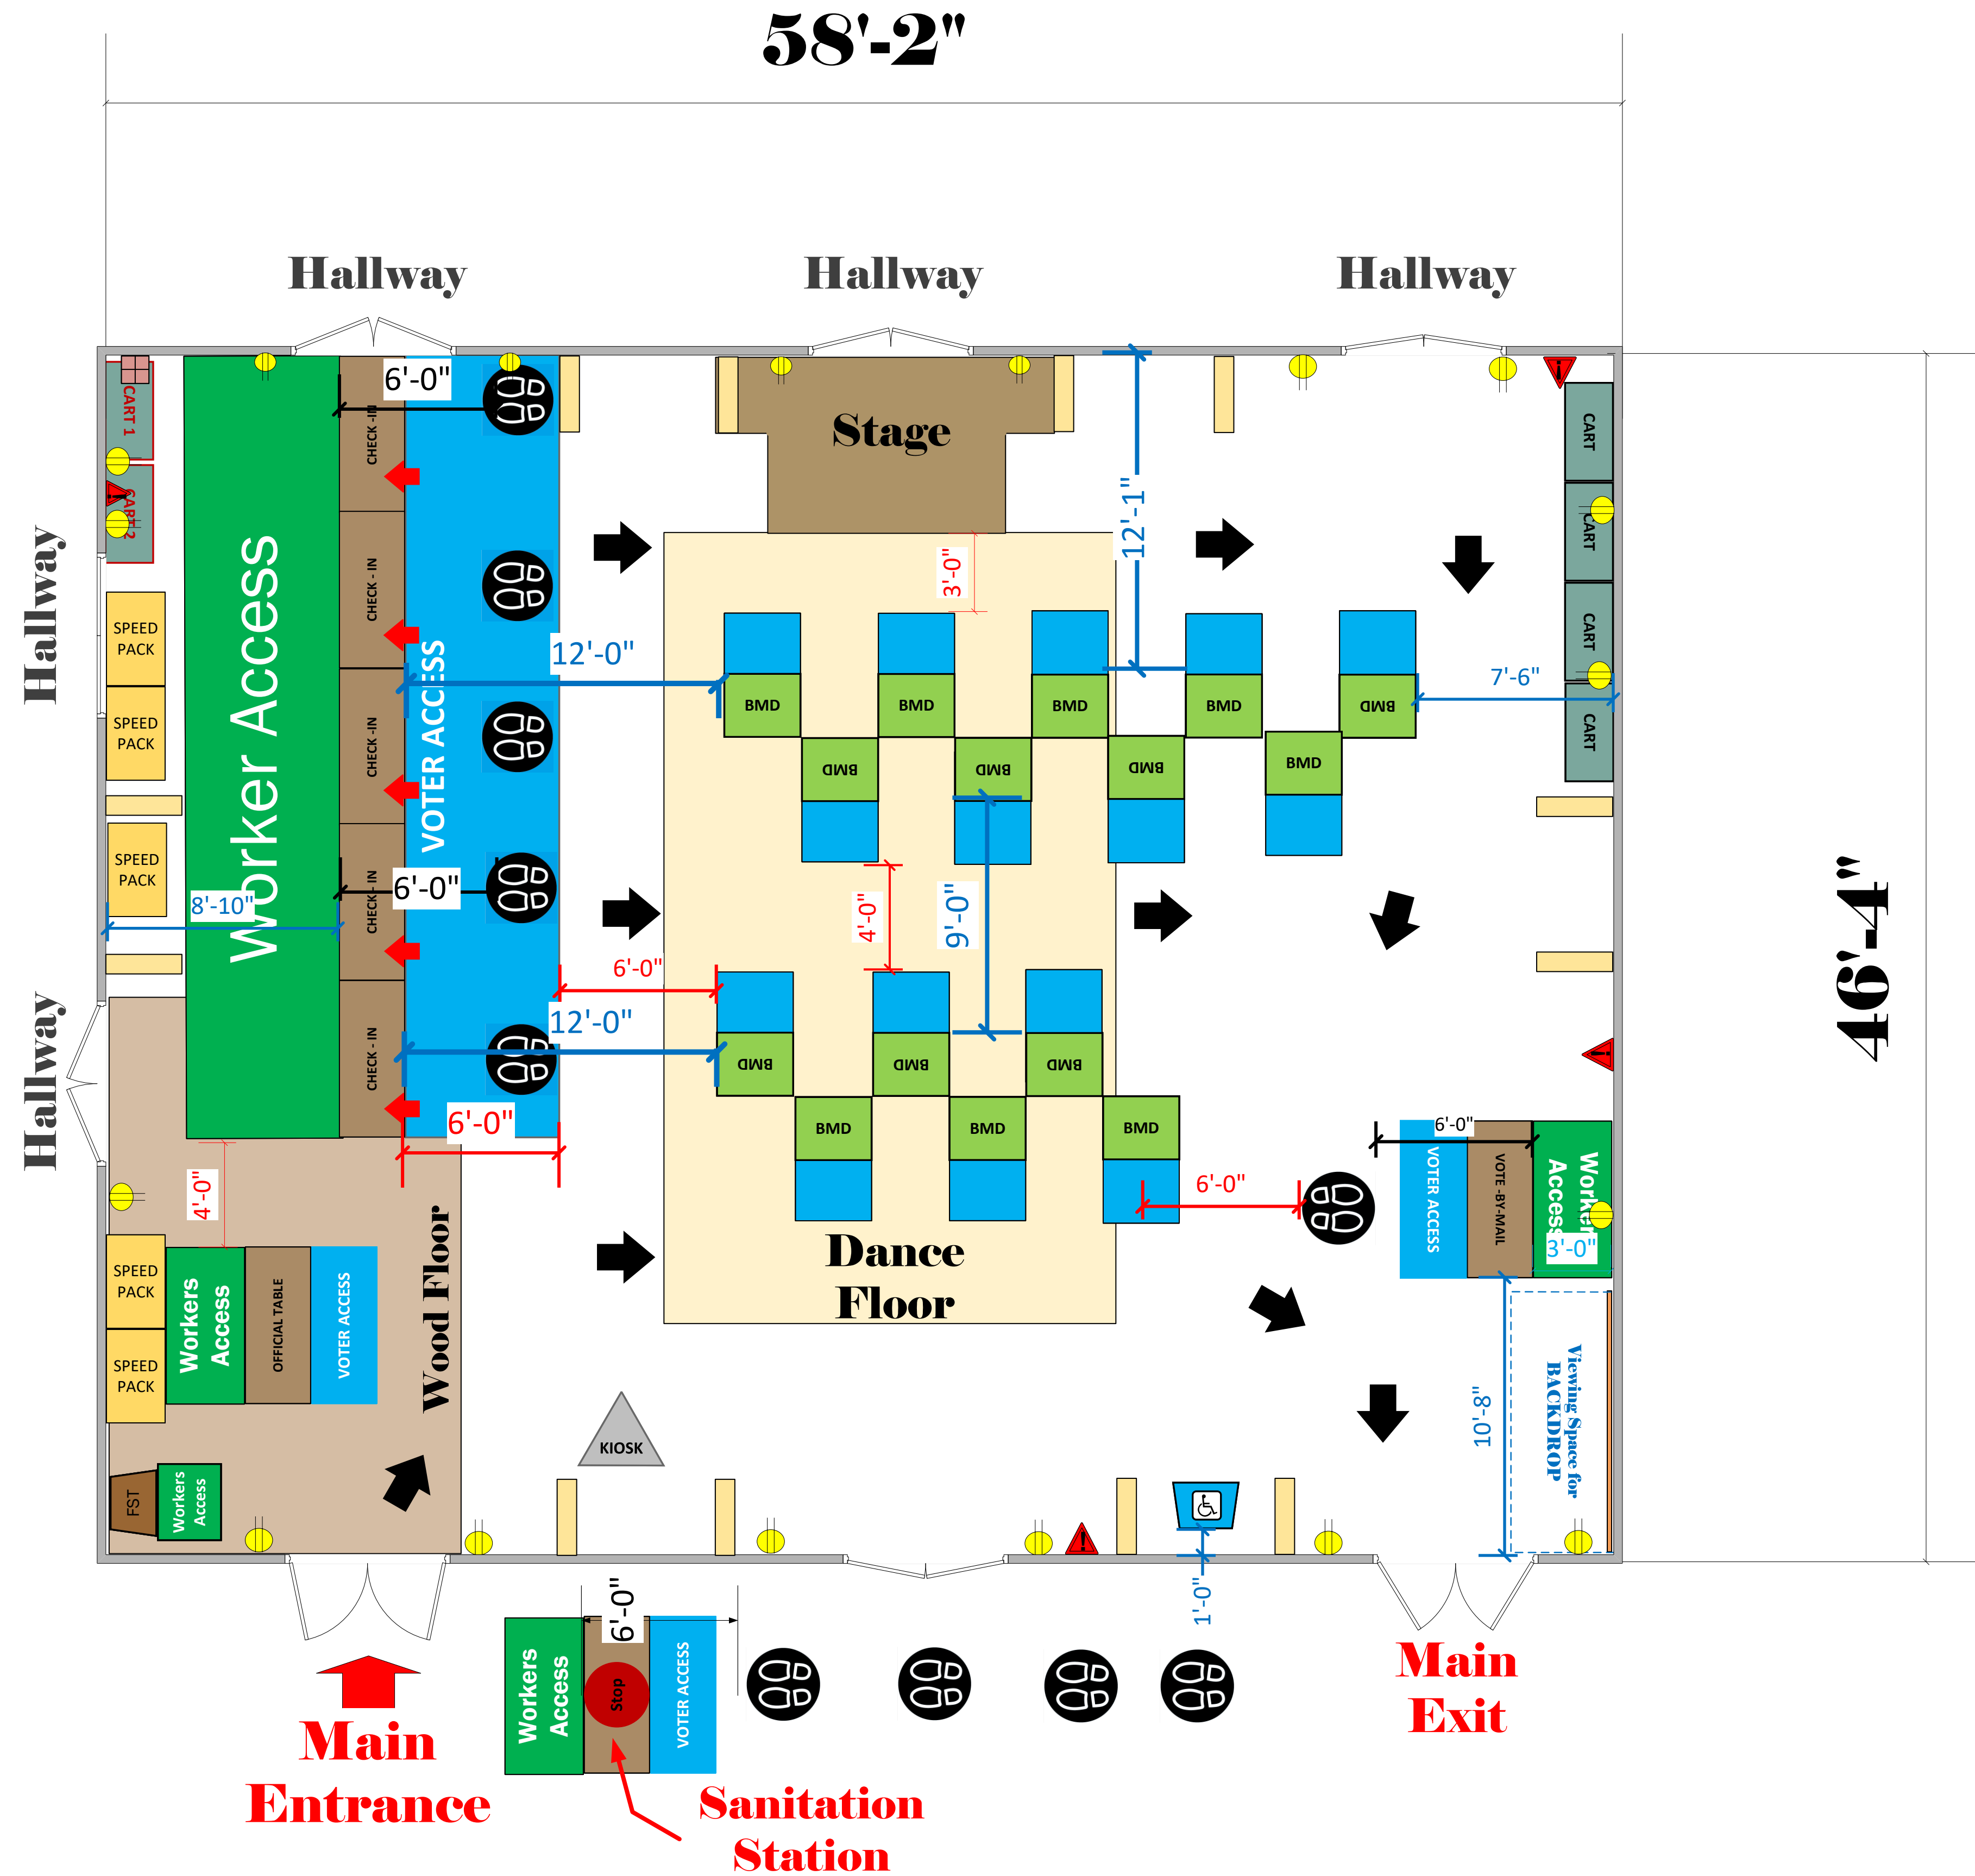

Grand Ballroom

(2,668 Sq. Ft.)

LEGEND

Room Size	Dimension: 58' x 46'	Sq. Ft: 2,080
EPB	Primary:	Secondary:
BMD	Total: 15	Actual:
Circuits	Total:	Usable:
Floor Decals		
BALLOT MARKING DEVICE		
CHECK IN TABLE		
BMD CART		
BACKDROP		
KIOSK		
POWER OUTLET		
PROTRUDING OBJECT		
ROUTER		
POWER CORDS		

**Glendale
Express Hotel
VC ID# 14177**

46'-4"

SCALE	1: 48
DRAWN BY	David Chaparro