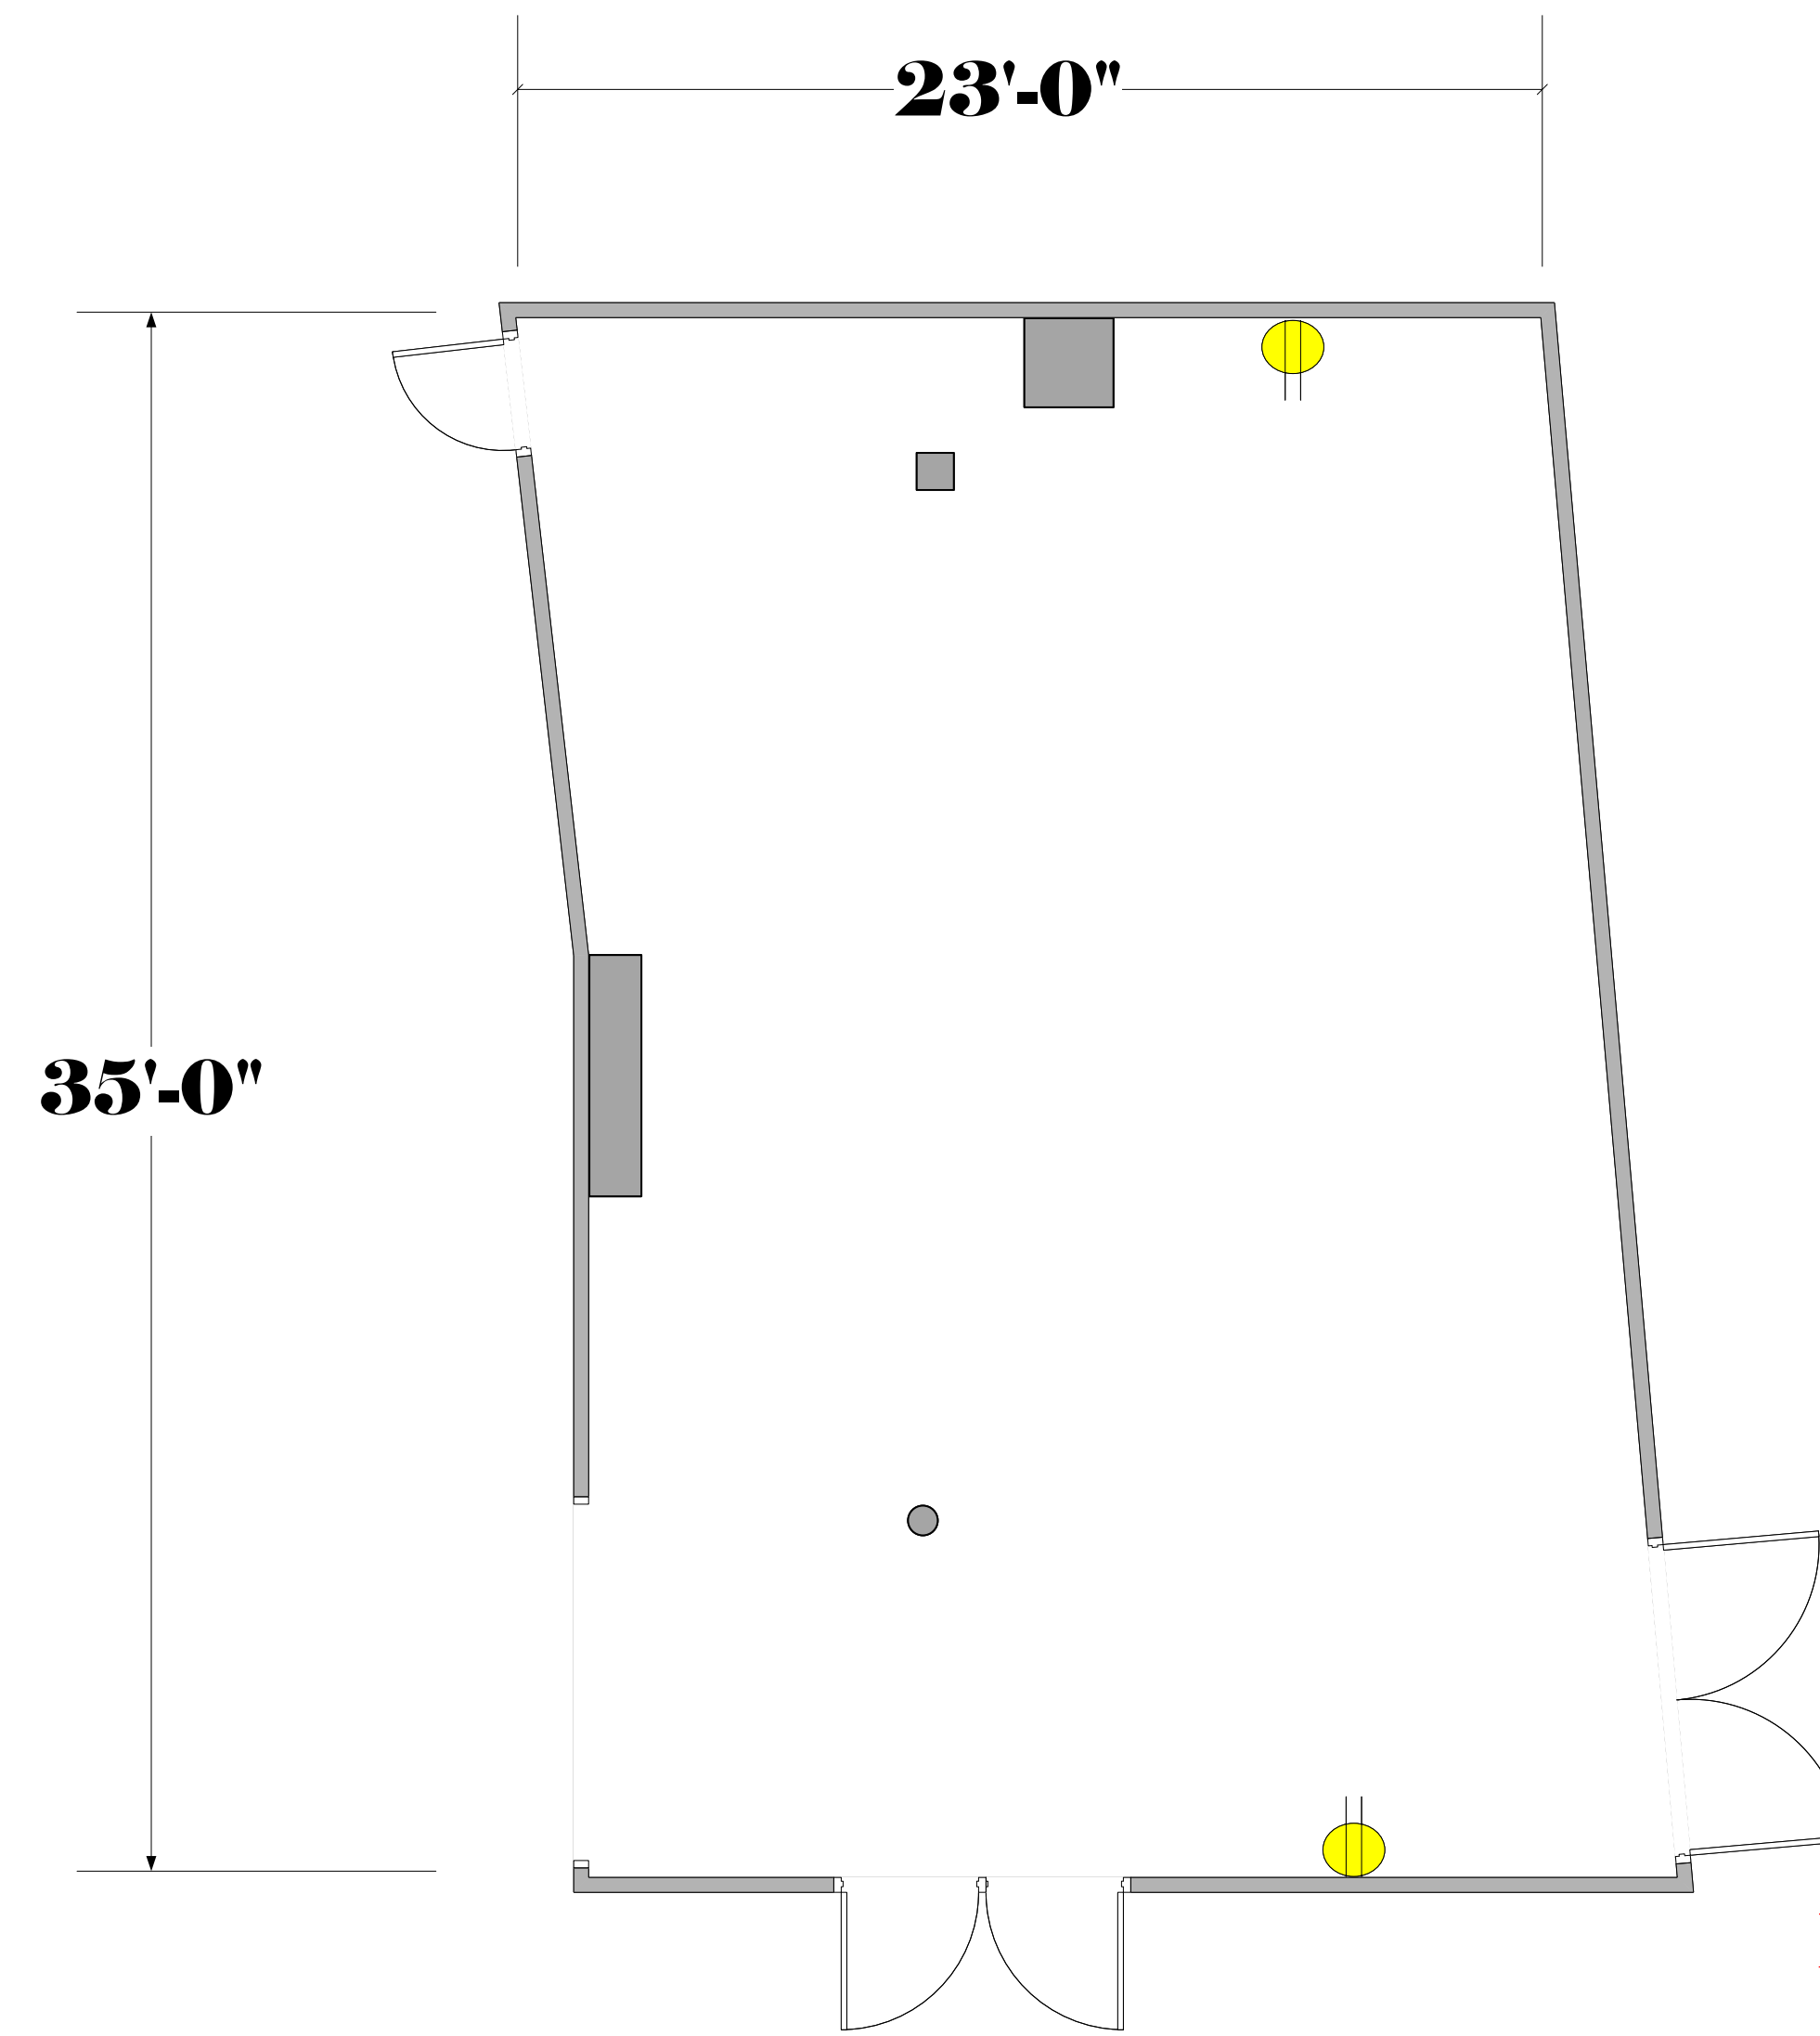

Main Hall and Waiting Room (2,700 Sq. Ft.)

Waiting Room (875 Sq Ft)

Main Hall (1,855 Sq Ft)

LEGEND

Room Size	Dimension: 53' x 35' 25' x 35'	Sq. Ft: 1,855' 875'
EPB	Primary:	Secondary:
BMD	Total: 15	Actual:
Circuits	Total:	Usable:
Floor Decals	⊗	
BALLOT MARKING DEVICE	BMD	
CHECK IN TABLE	CHECK-IN	
BMD CART	CART	
BACKDROP	Viewing Space for BACKDROP	
KIOSK	KIOSK	
POWER OUTLET	⊕ ⊙ ⊚	
PROTRUDING OBJECT	⚠	
ROUTER	R	
POWER CORDS	— — — — —	

TITLE
**Glendale Youth Center
VC ID# 14179**