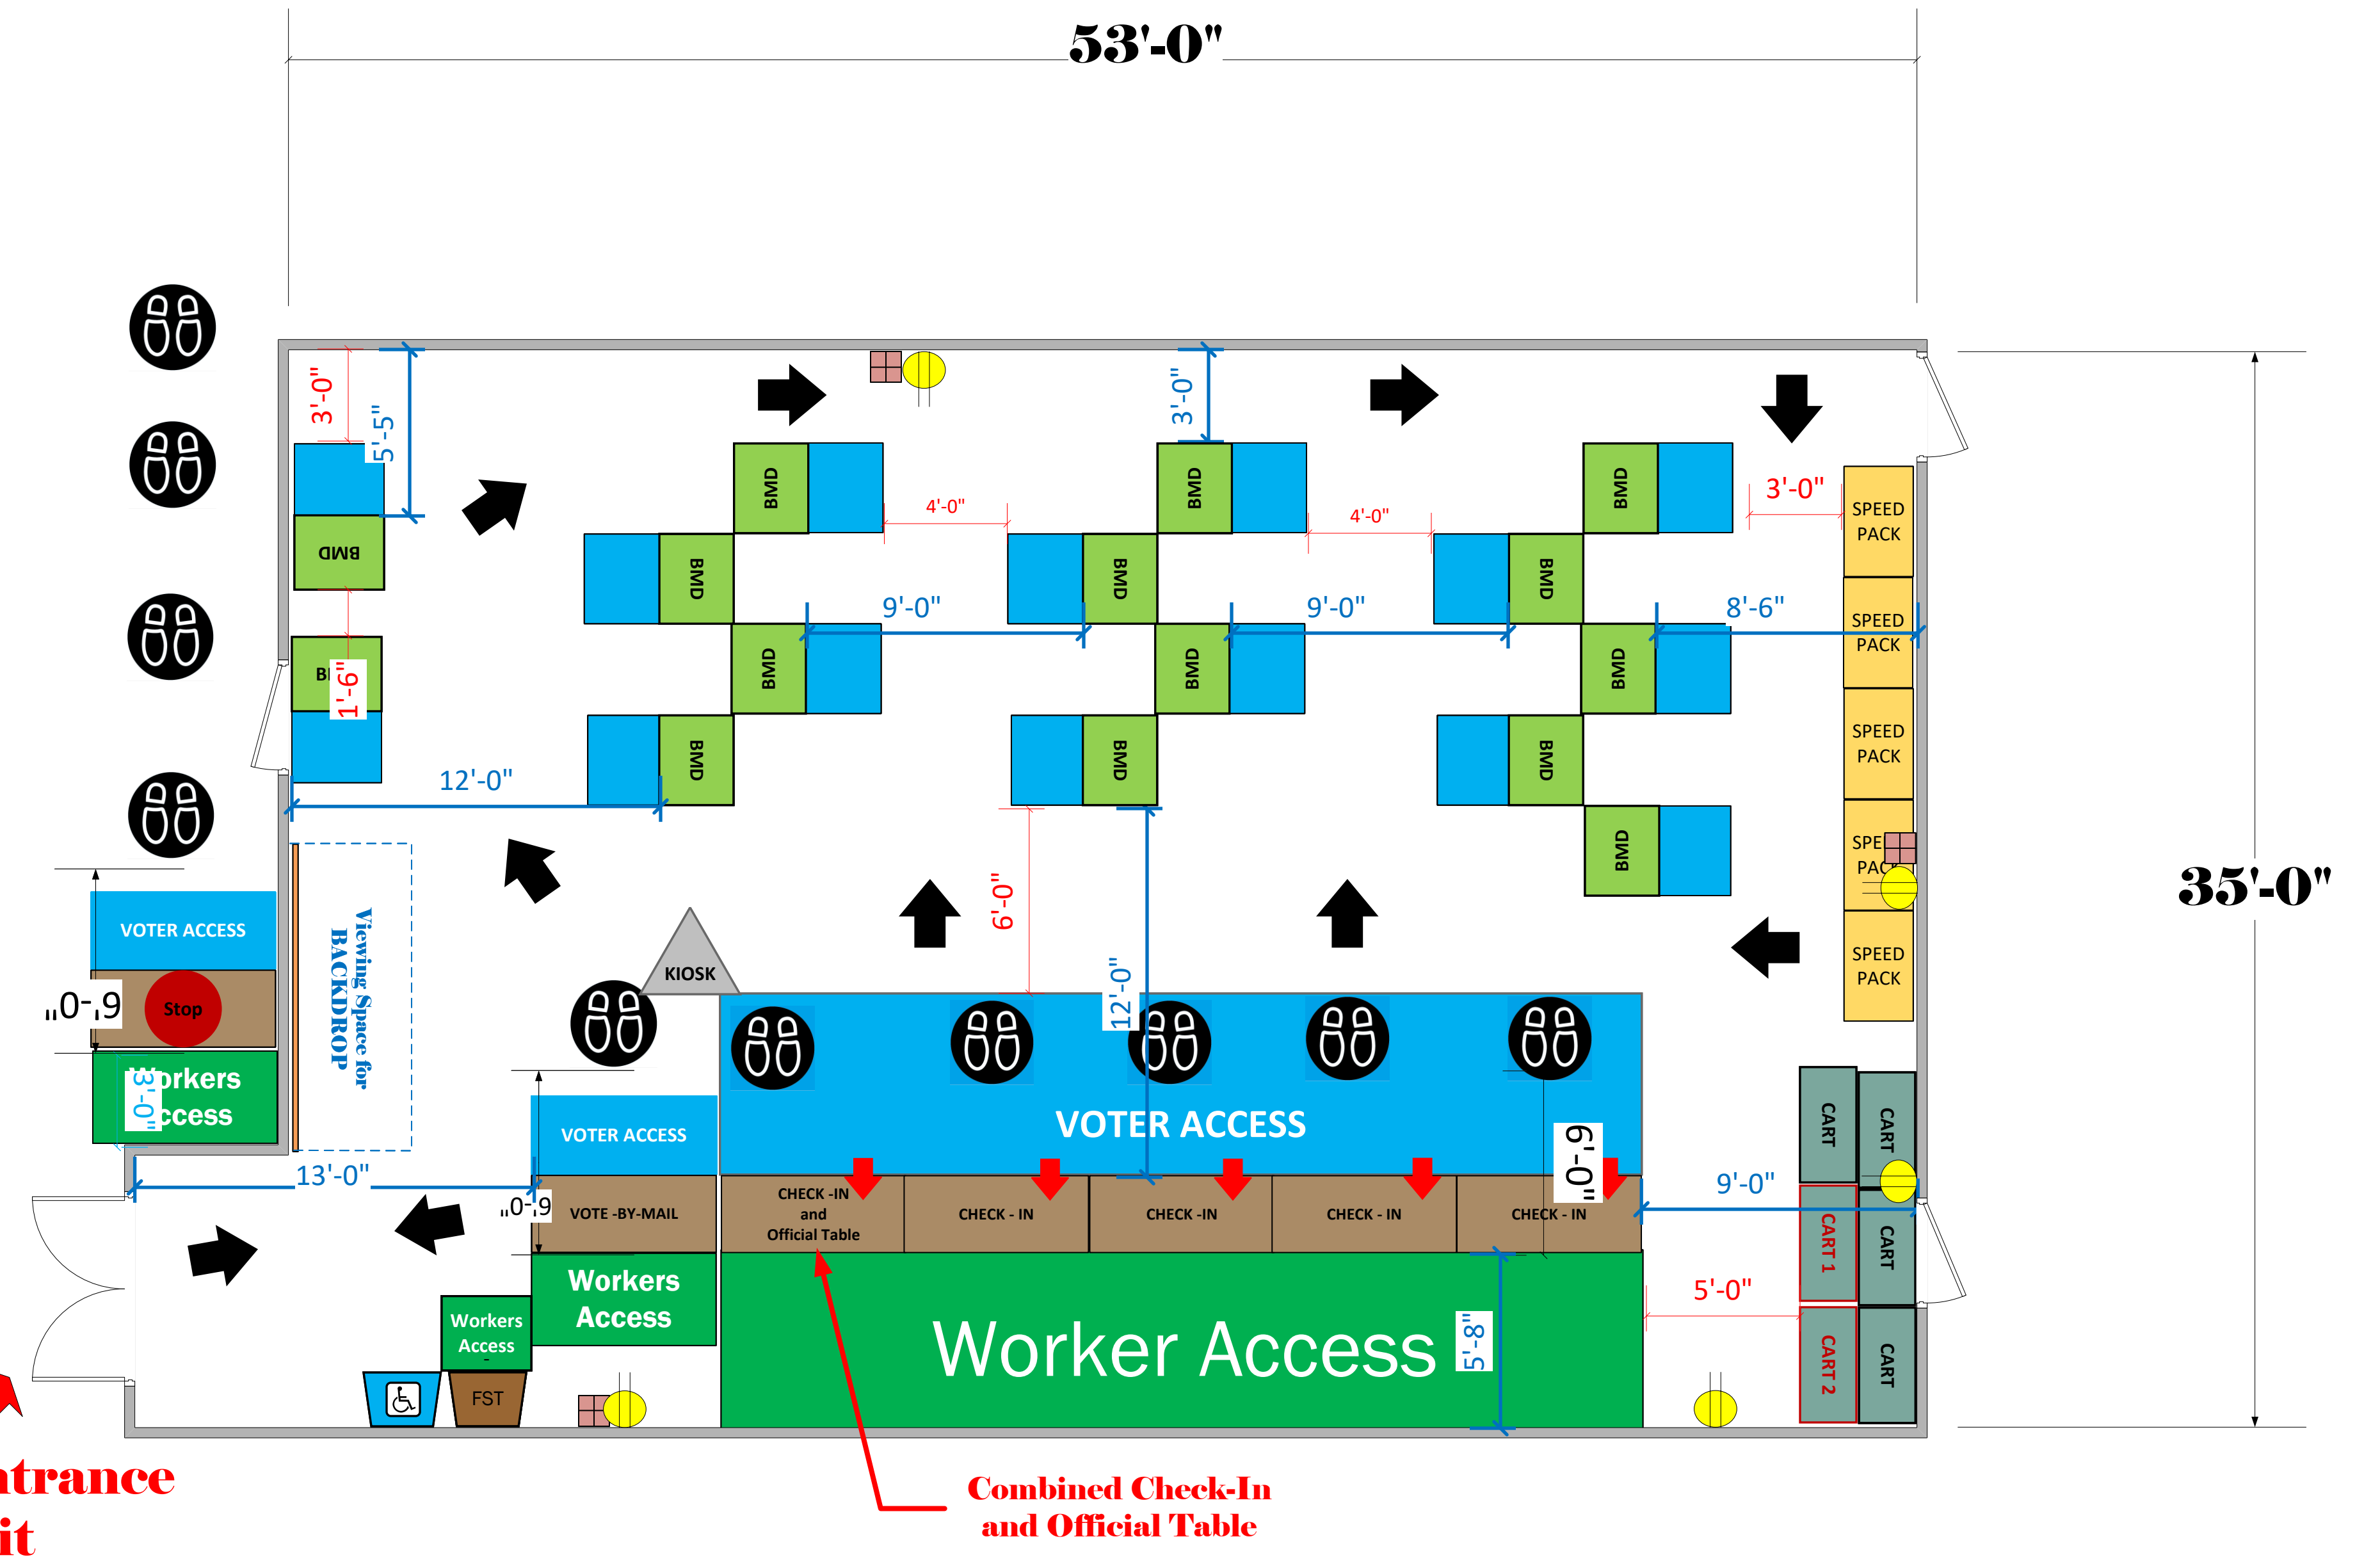

Main Hall and Waiting Room (2,700 Sq. Ft.)

Waiting Room (875 Sq Ft)

Main Hall (1,855 Sq Ft)

LEGEND

Room Size	Dimension: 53' x 35' 25' x 35'	Sq. Ft: 1,855' 875'
EPB	Primary:	Secondary:
BMD	Total: 15	Actual:
Circuits	Total:	Usable:
Floor Decals	⊗	
BALLOT MARKING DEVICE	BMD	
CHECK IN TABLE	CHECK-IN	
BMD CART	CART	
BACKDROP	Viewing Space for BACKDROP	
KIOSK	KIOSK	
POWER OUTLET	⊕ ⊙ ⊚	
PROTRUDING OBJECT	⚠	
ROUTER	R	
POWER CORDS	— — — — —	

TITLE
**Glendale Youth Center
VC ID# 14179**