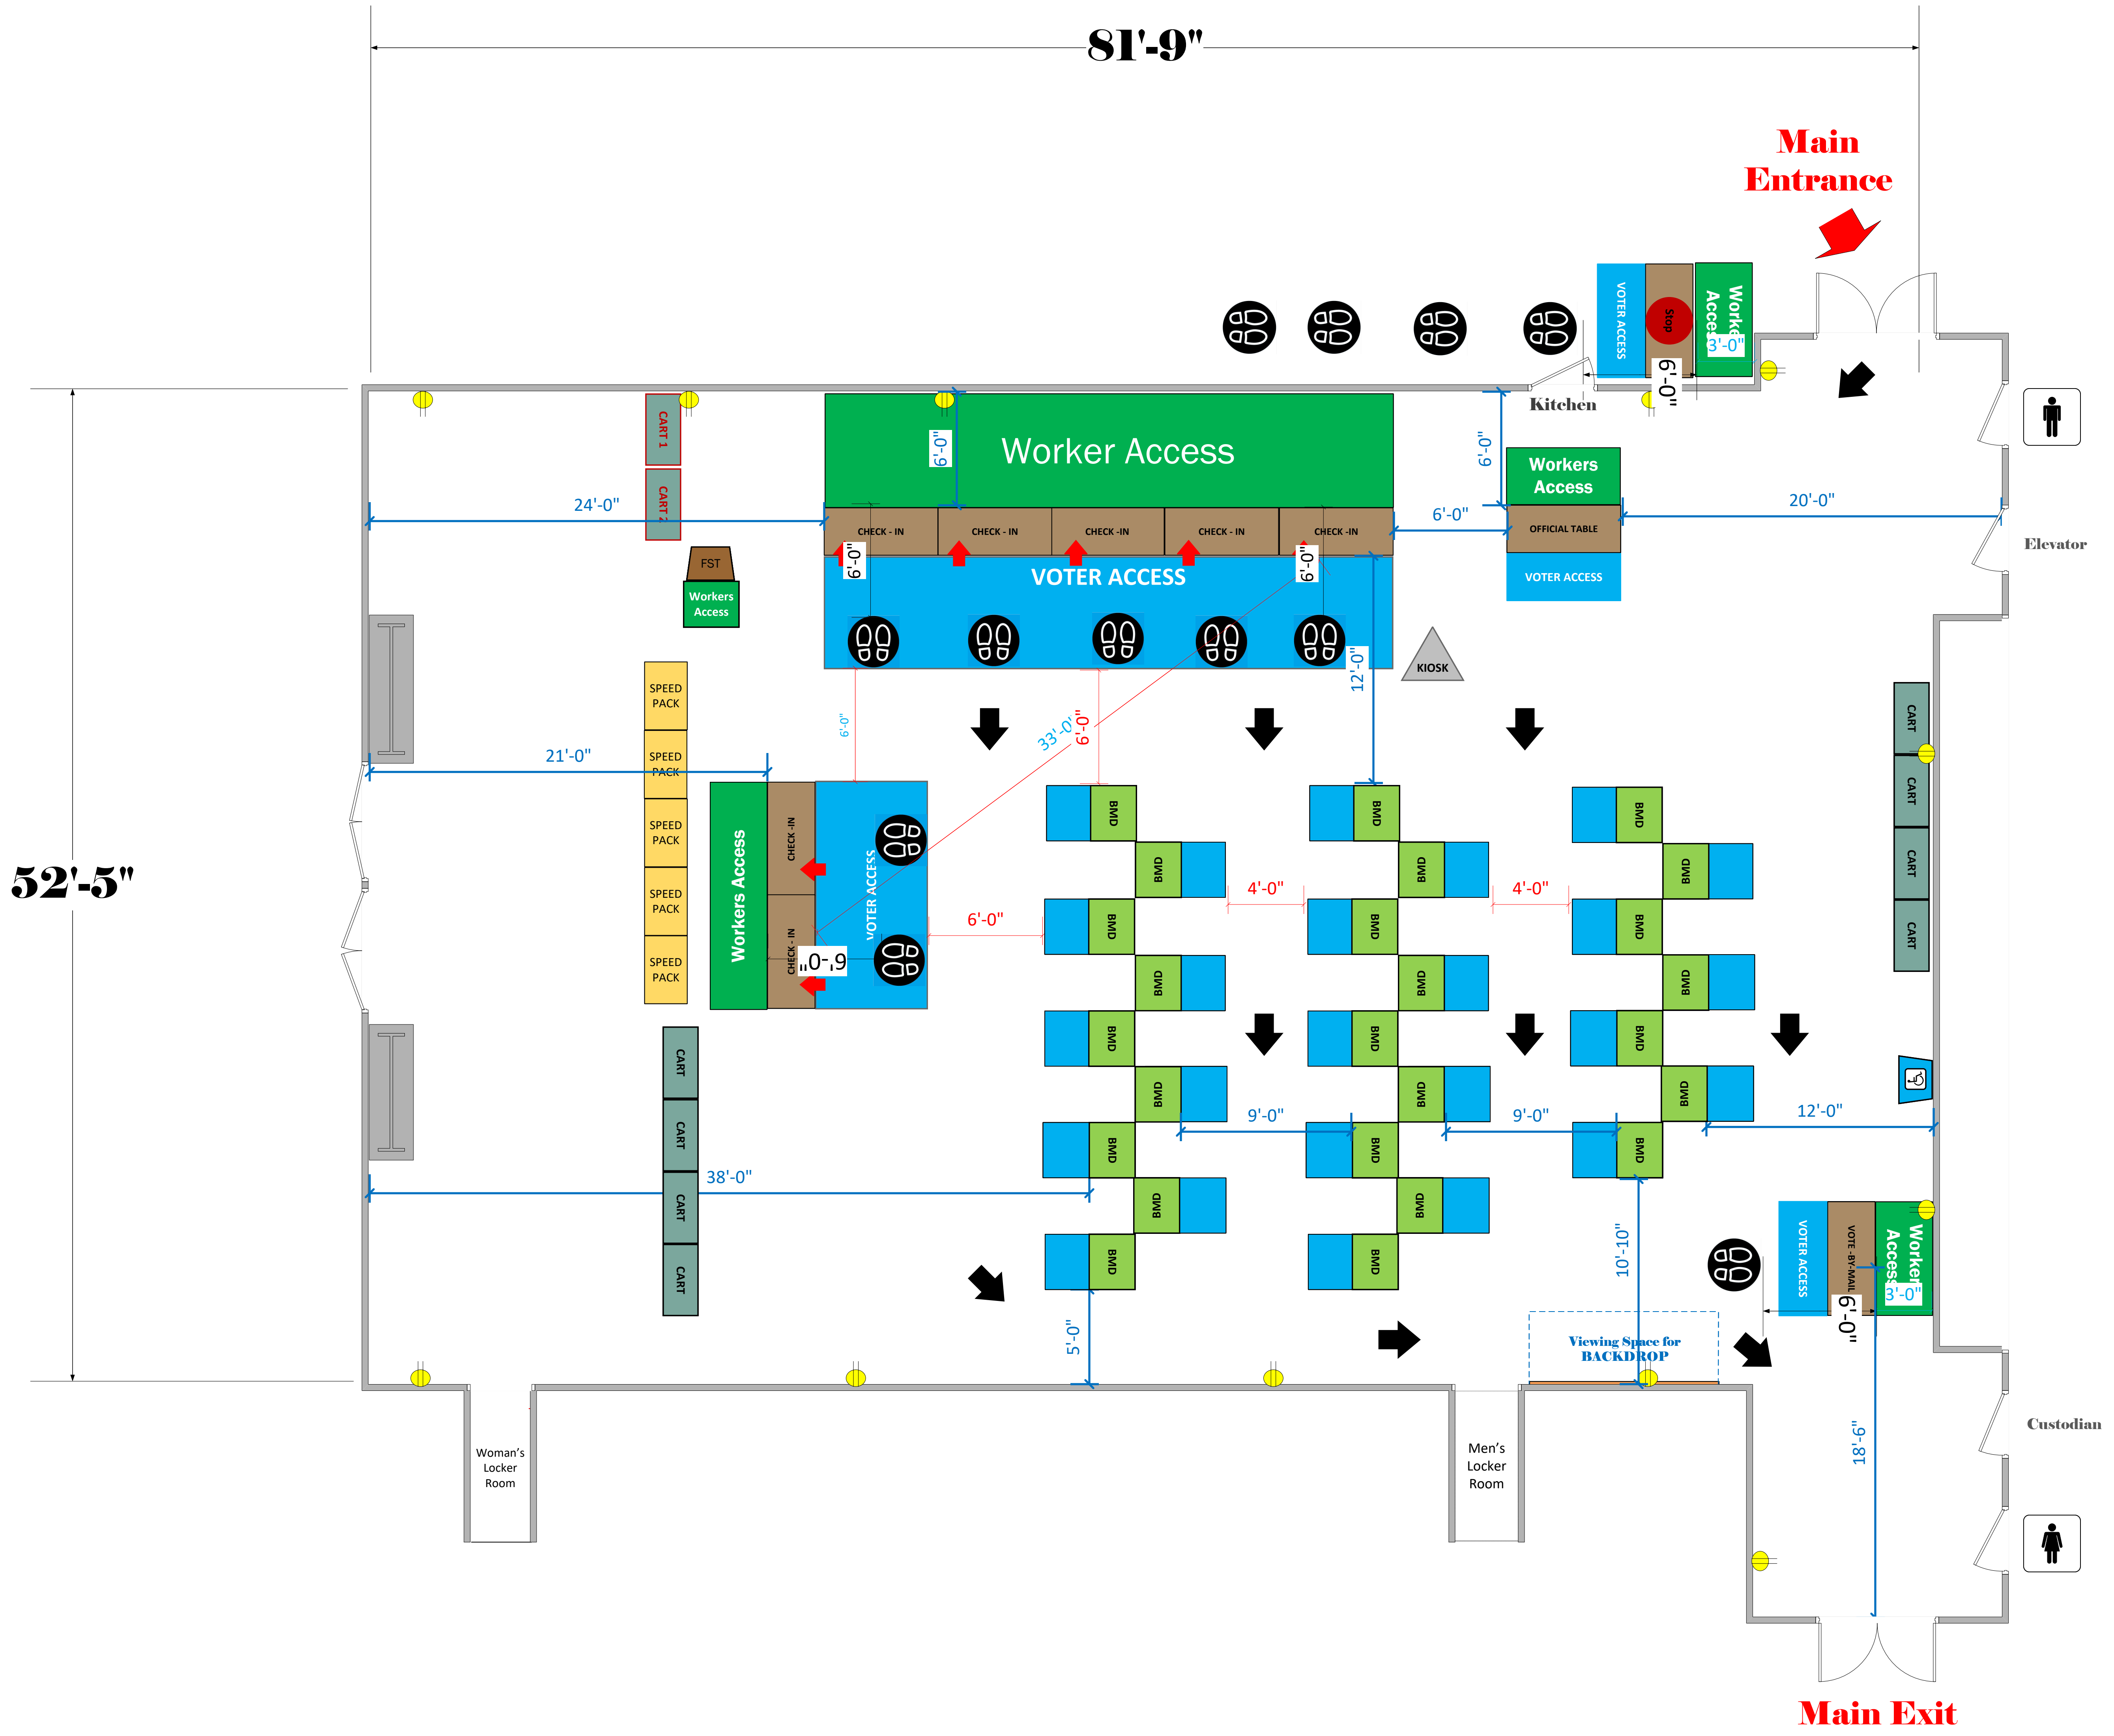

Gym & MPR

(4,285 Sq. Ft.)

LEGEND

Room Size	Dimension: 81'9" x 52'5"	Sq. Ft: 4,285'
EPB	Primary:	Secondary:
BMD	Total: 25	Actual:
Circuits	Total:	Usable:
Floor Decals		
BALLOT MARKING DEVICE		
CHECK IN TABLE		
BMD CART		
BACKDROP		
KIOSK		
POWER OUTLET		
PROTRUDING OBJECT		
ROUTER		
POWER CORDS		

TITLE
High Desert School
VC ID# 14184