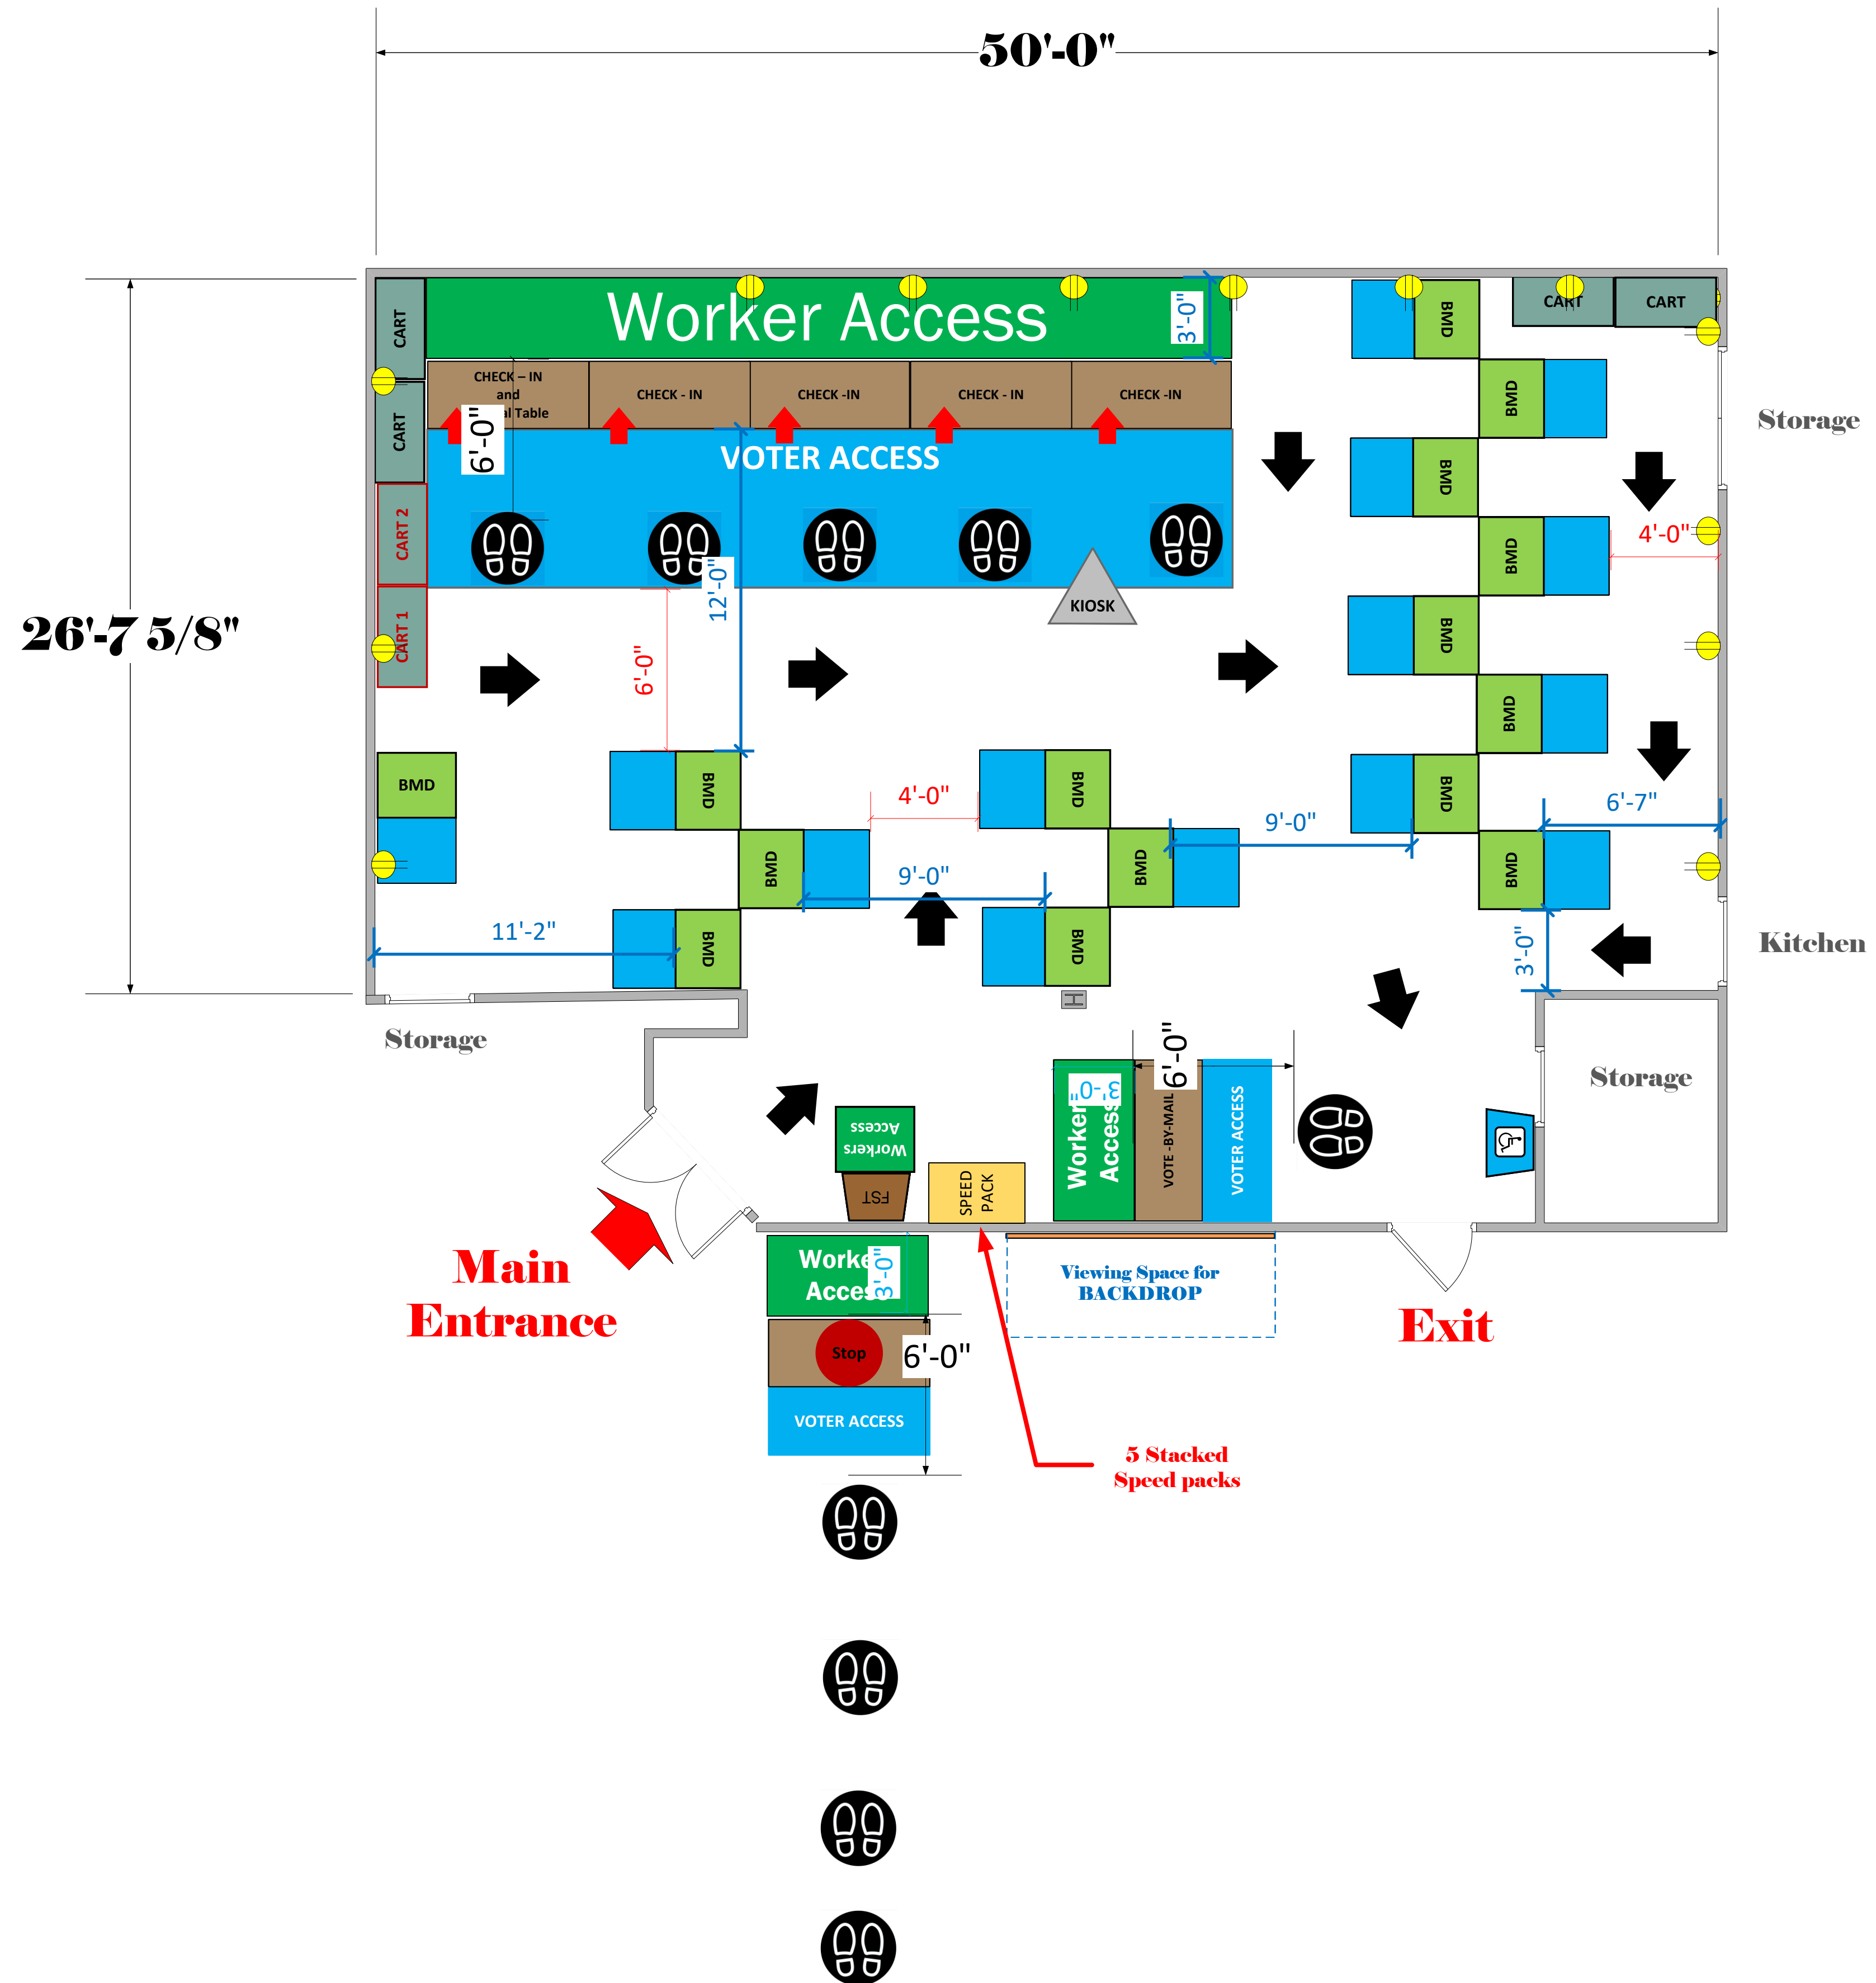

Fellowship Hall and Lobby (1,320 Sq. Ft.)

LEGEND

Room Size	Dimension: 50' x 26'5"	Sq. Ft.: 1,320'
EPB	Primary:	Secondary:
BMD	Total: 15	Actual:
Circuits	Total:	Usable:
Floor Decals		
BALLOT MARKING DEVICE		
CHECK IN TABLE		
BMD CART		
BACKDROP		
KIOSK		
POWER OUTLET		
PROTRUDING OBJECT		
ROUTER		
POWER CORDS		