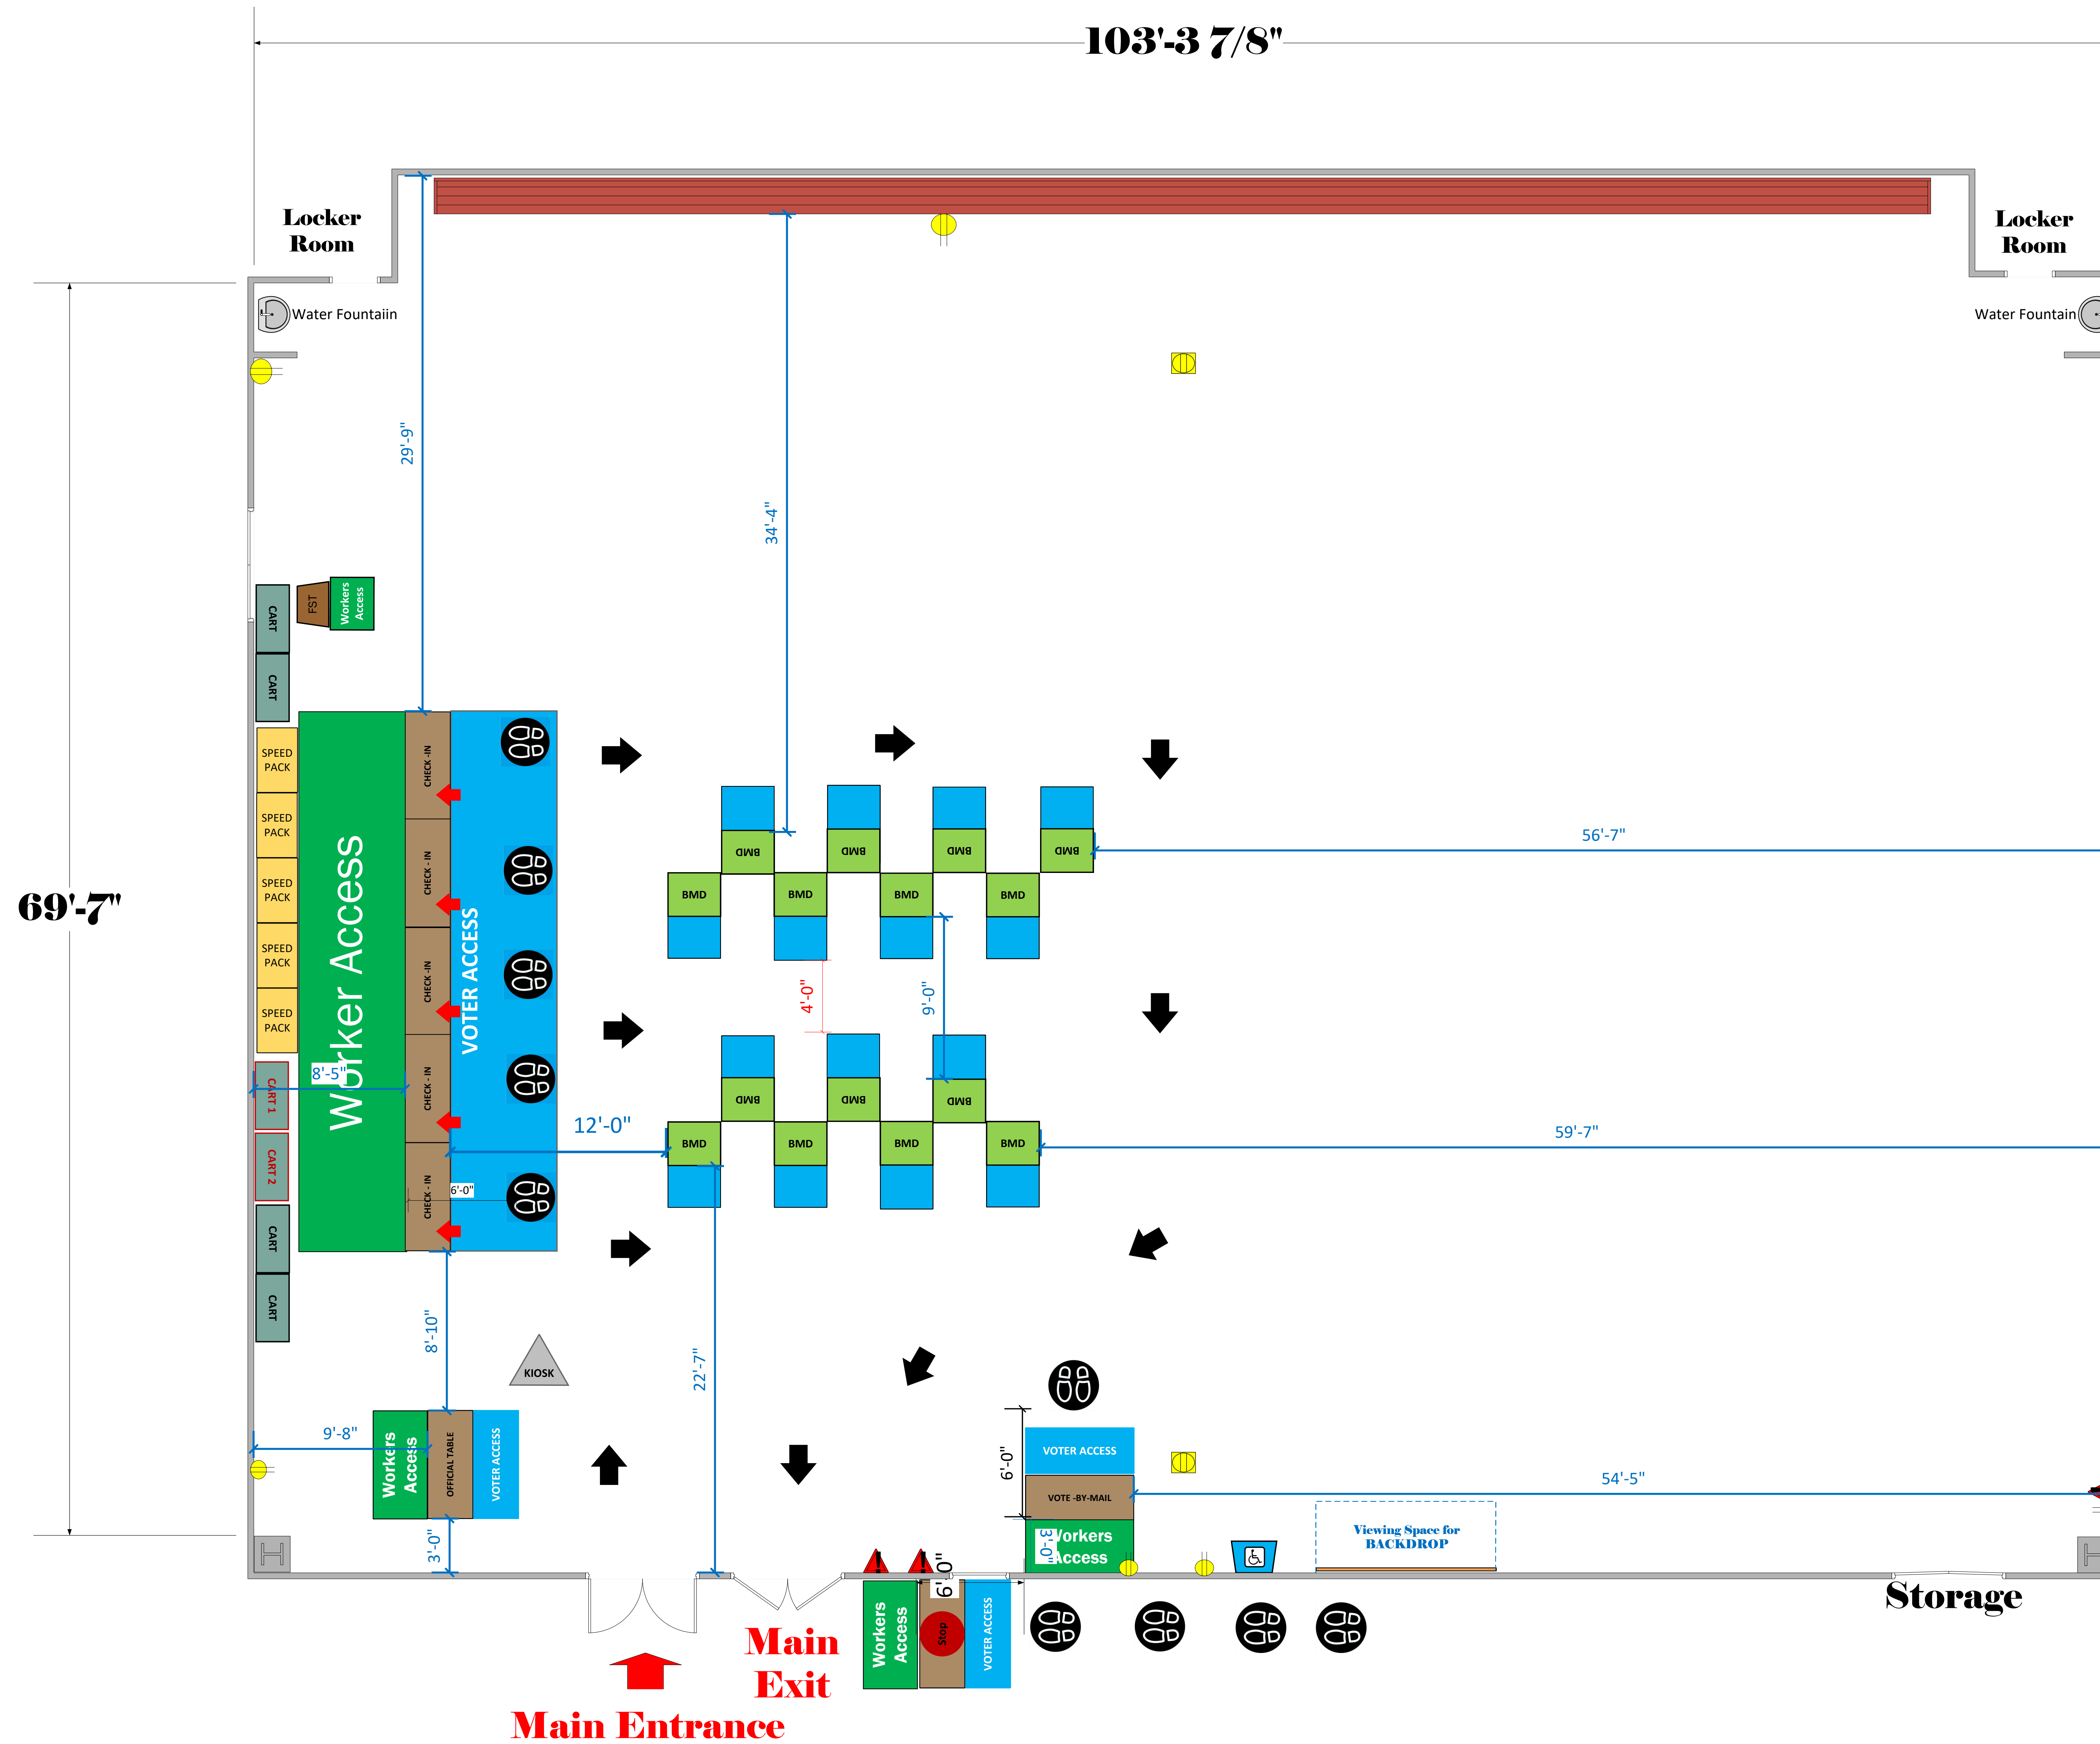

# Gymnasium (7,184 Sq. Ft.)

## LEGEND

Room Size	Dimension: 103' x 69'	Sq. Ft: 7,184'
EPB	Primary:	Secondary:
BMD	Total: 15	Actual:
Circuits	Total:	Usable:
Floor Decals		
BALLOT MARKING DEVICE		
CHECK IN TABLE		
BMD CART		
BACKDROP		
KIOSK		
POWER OUTLET		
PROTRUDING OBJECT		
ROUTER		
POWER CORDS		

TITLE  
**Huntington  
Middle School  
VC ID# 14193**

SCALE: 1:48  
DRAWN BY: David Chaparro