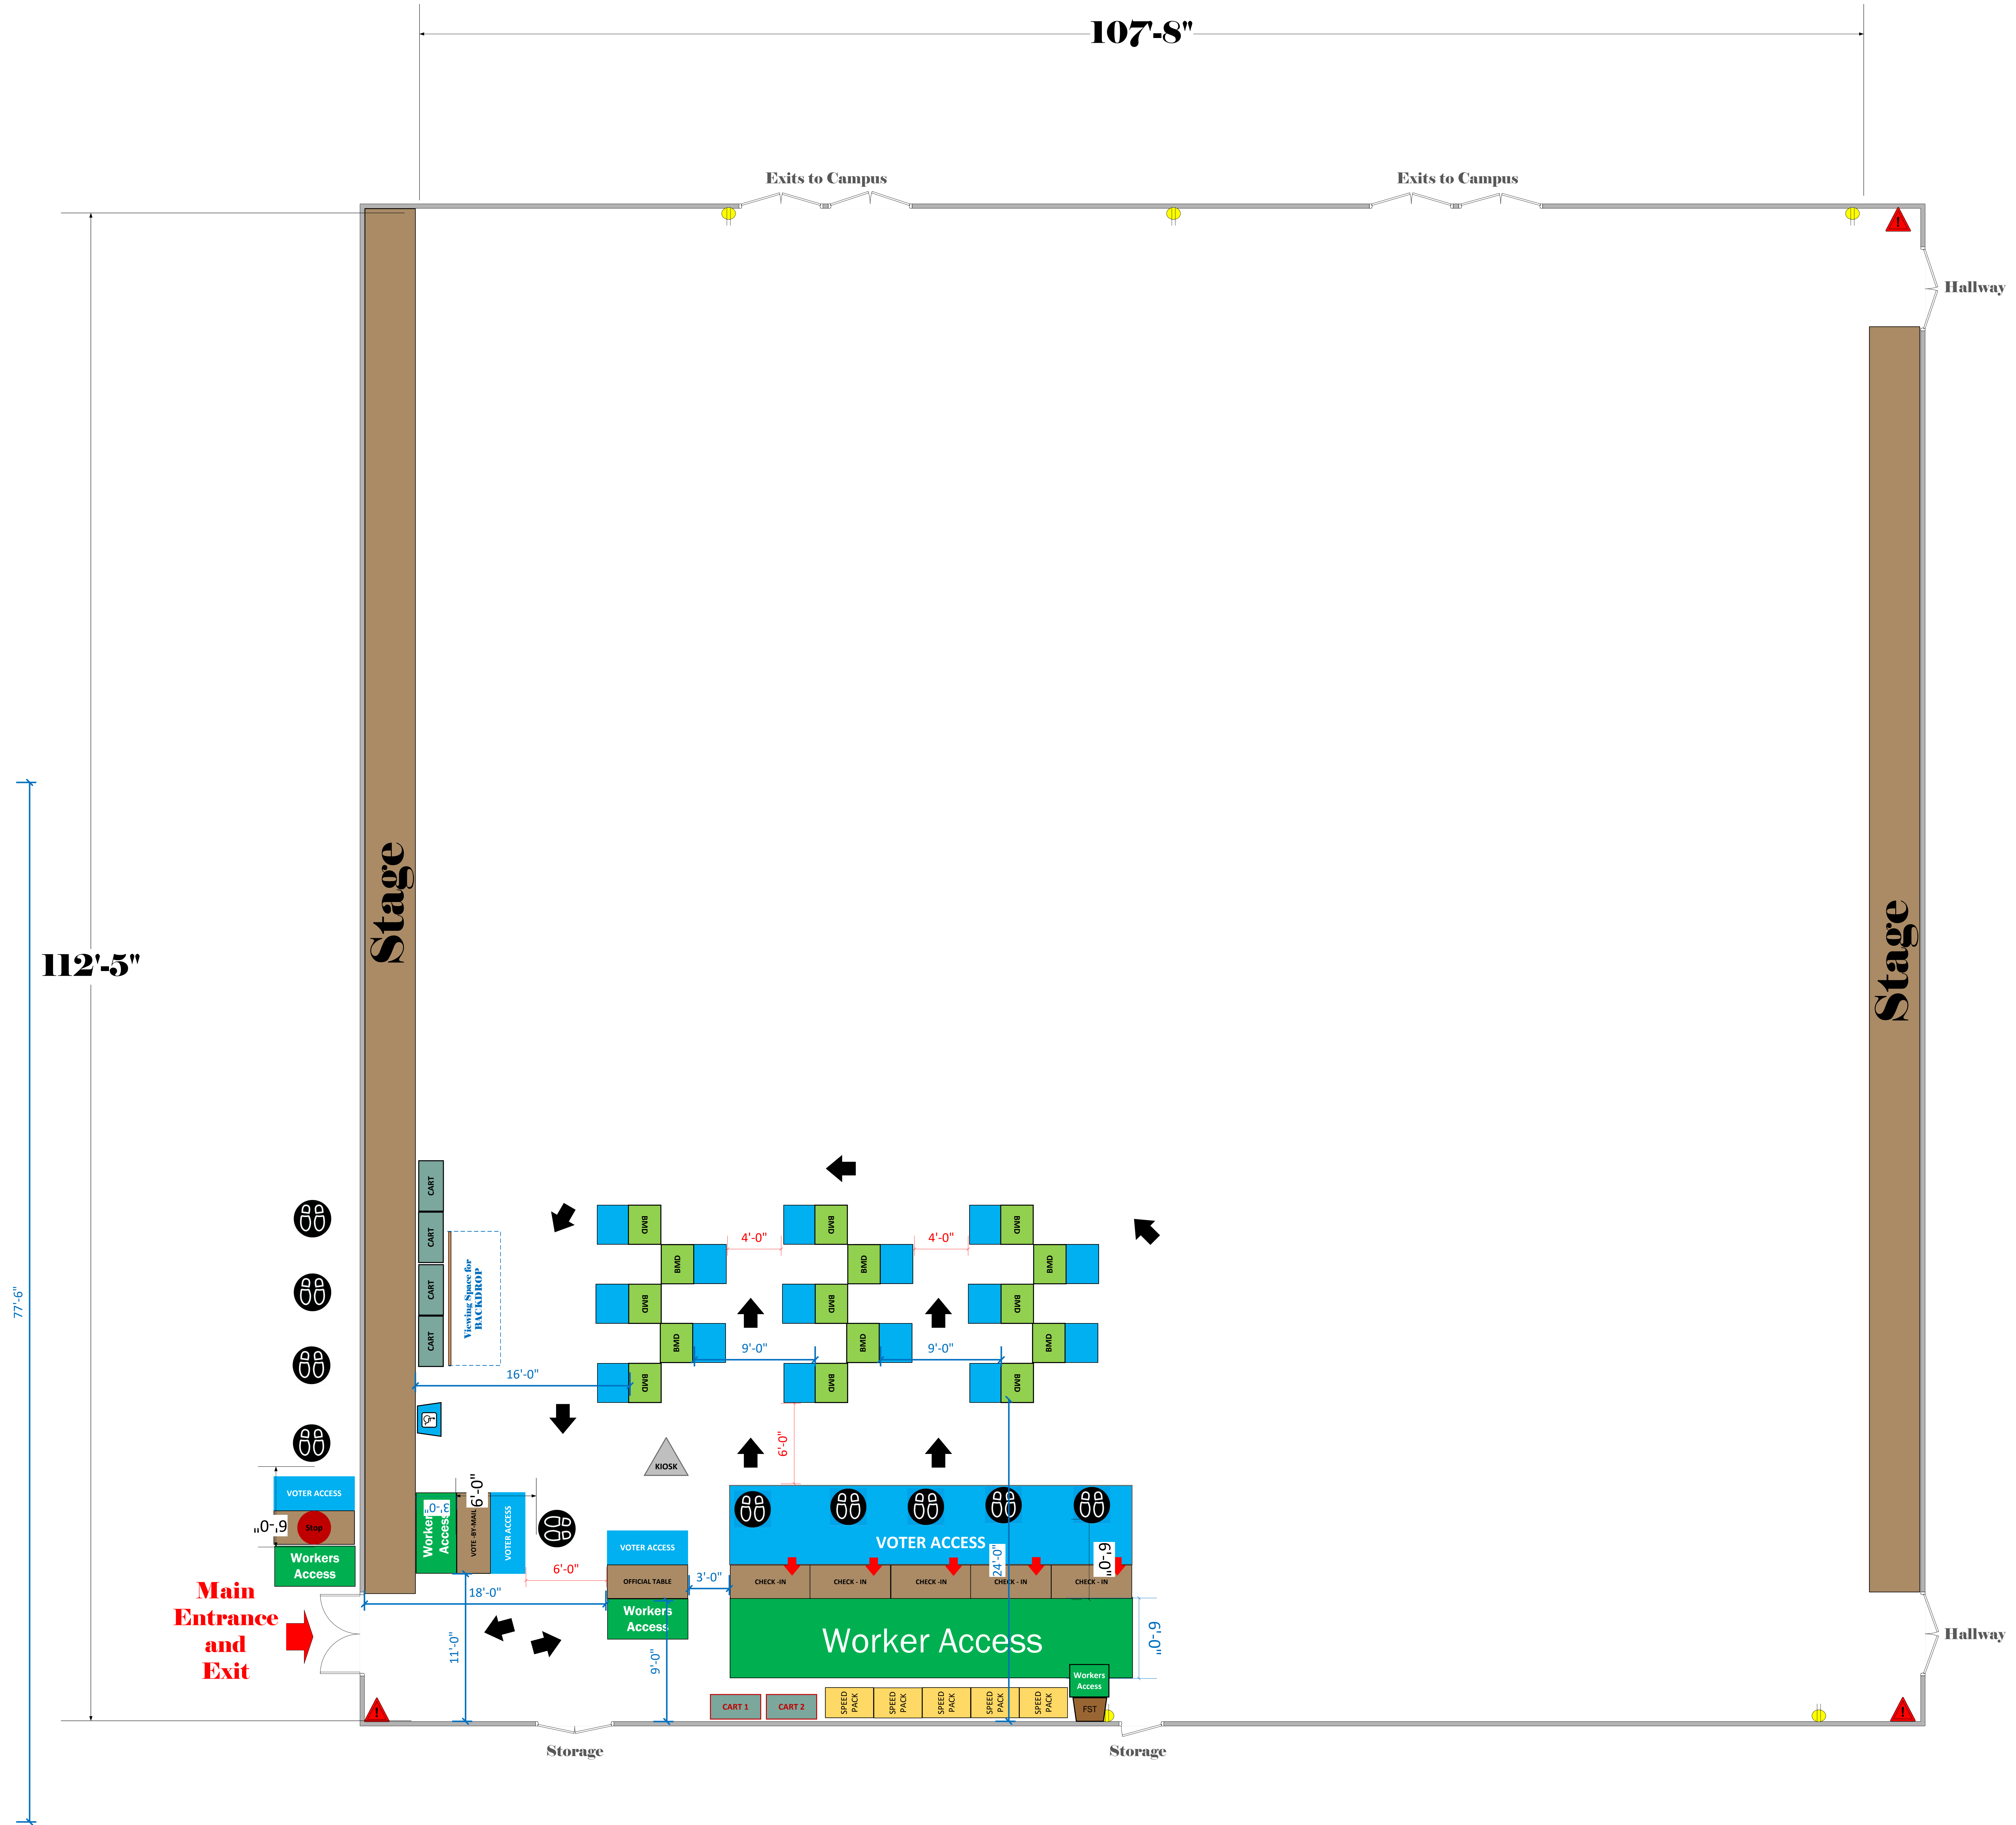

Gymnasium (12,103 Sq. Ft.)

LEGEND

Room Size	Dimension: 107'8" x 112'5"	Sq. Ft.: 12,103'
EPB	Primary:	Secondary:
BMD	Total: 15	Actual:
Circuits	Total:	Usable:
Floor Decals	⊗	
BALLOT MARKING DEVICE	BMD	
CHECK IN TABLE	CHECK-IN	
BMD CART	CART	
BACKDROP	Working Space for BMD CARTS	
KIOSK	KIOSK	
POWER OUTLET	⚡	
PROTRUDING OBJECT	⚠	
ROUTER	R	
POWER CORDS	---	

TITLE
**Inglewood
High School
VC ID# 14194**