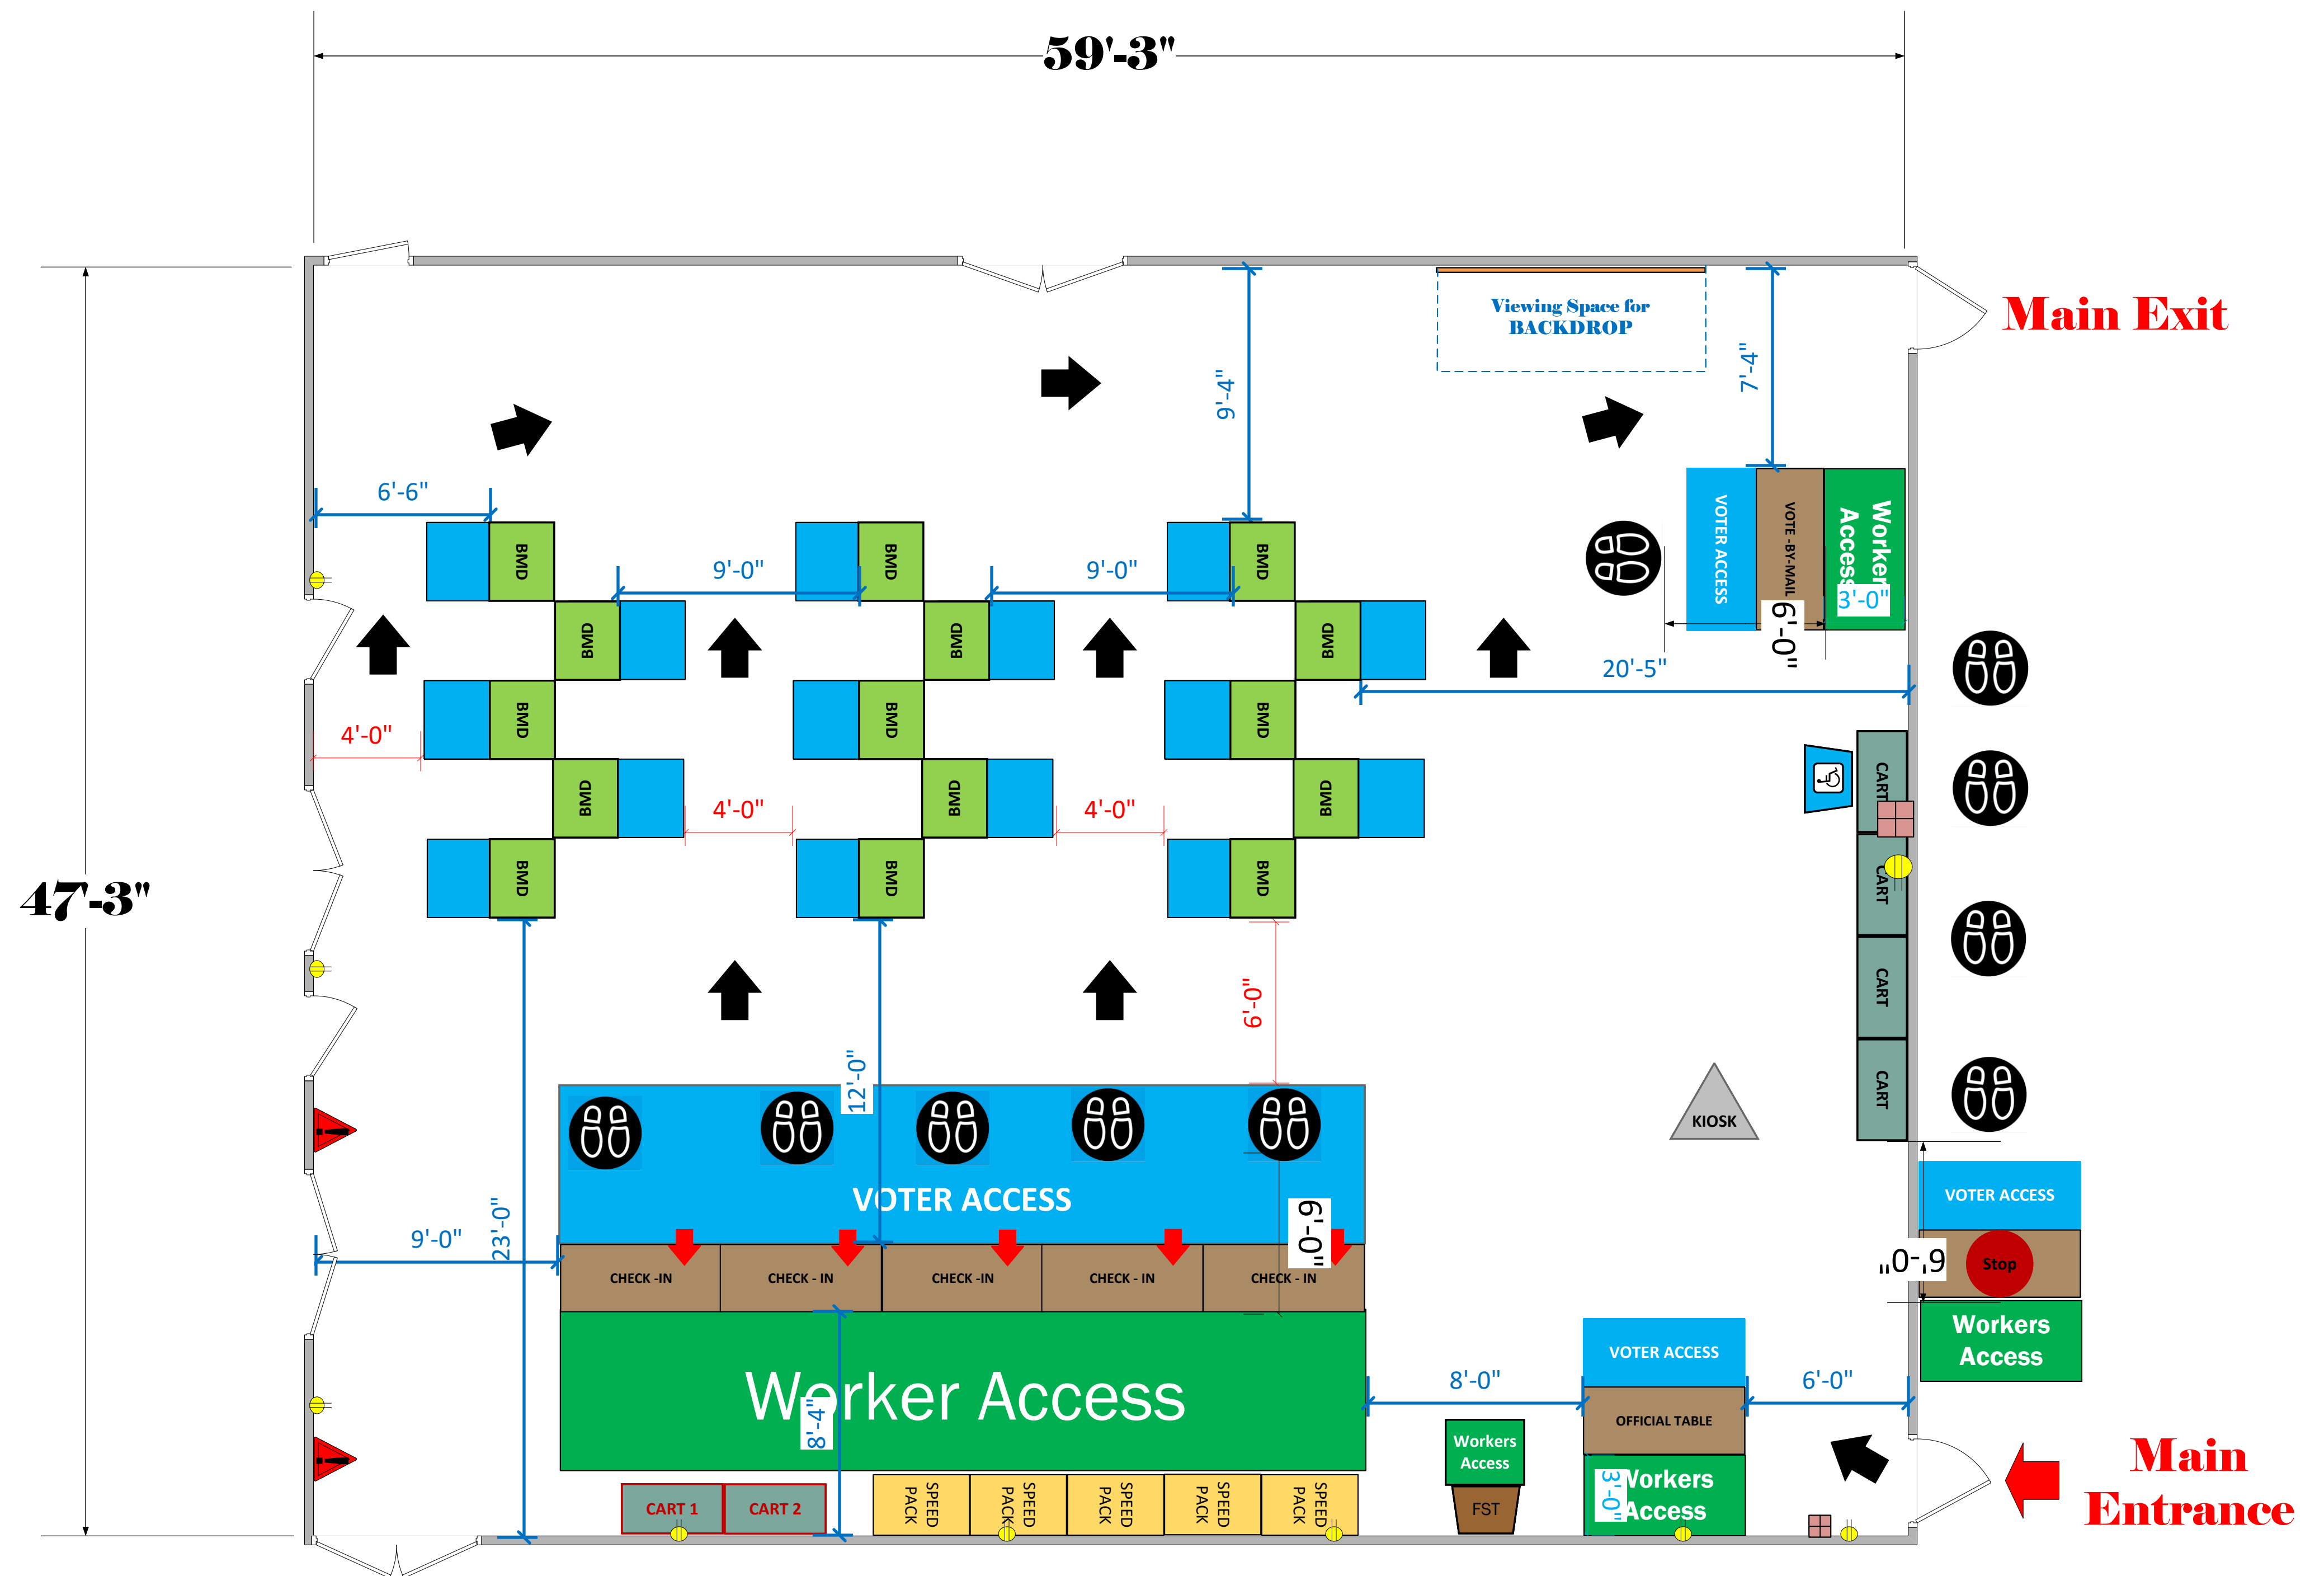

Mt. Whitney Banquet Hall (2,799 Sq. Ft.)

LEGEND

Room Size	Dimension: 59'3" x 47'3"	Sq. Ft.: 2,799
EPB	Primary:	Secondary:
BMD	Total: 15	Actual:
Circuits	Total:	Usable:
Floor Decals		
BALLOT MARKING DEVICE		
CHECK IN TABLE		
BMD CART		
BACKDROP		
KIOSK		
POWER OUTLET		
PROTRUDING OBJECT		
ROUTER		
POWER CORDS		

TITLE
**Manhattan Heights
Community Center
VC ID# 14207**

SCALE	1: 48
DRAWN BY	David Chaparro