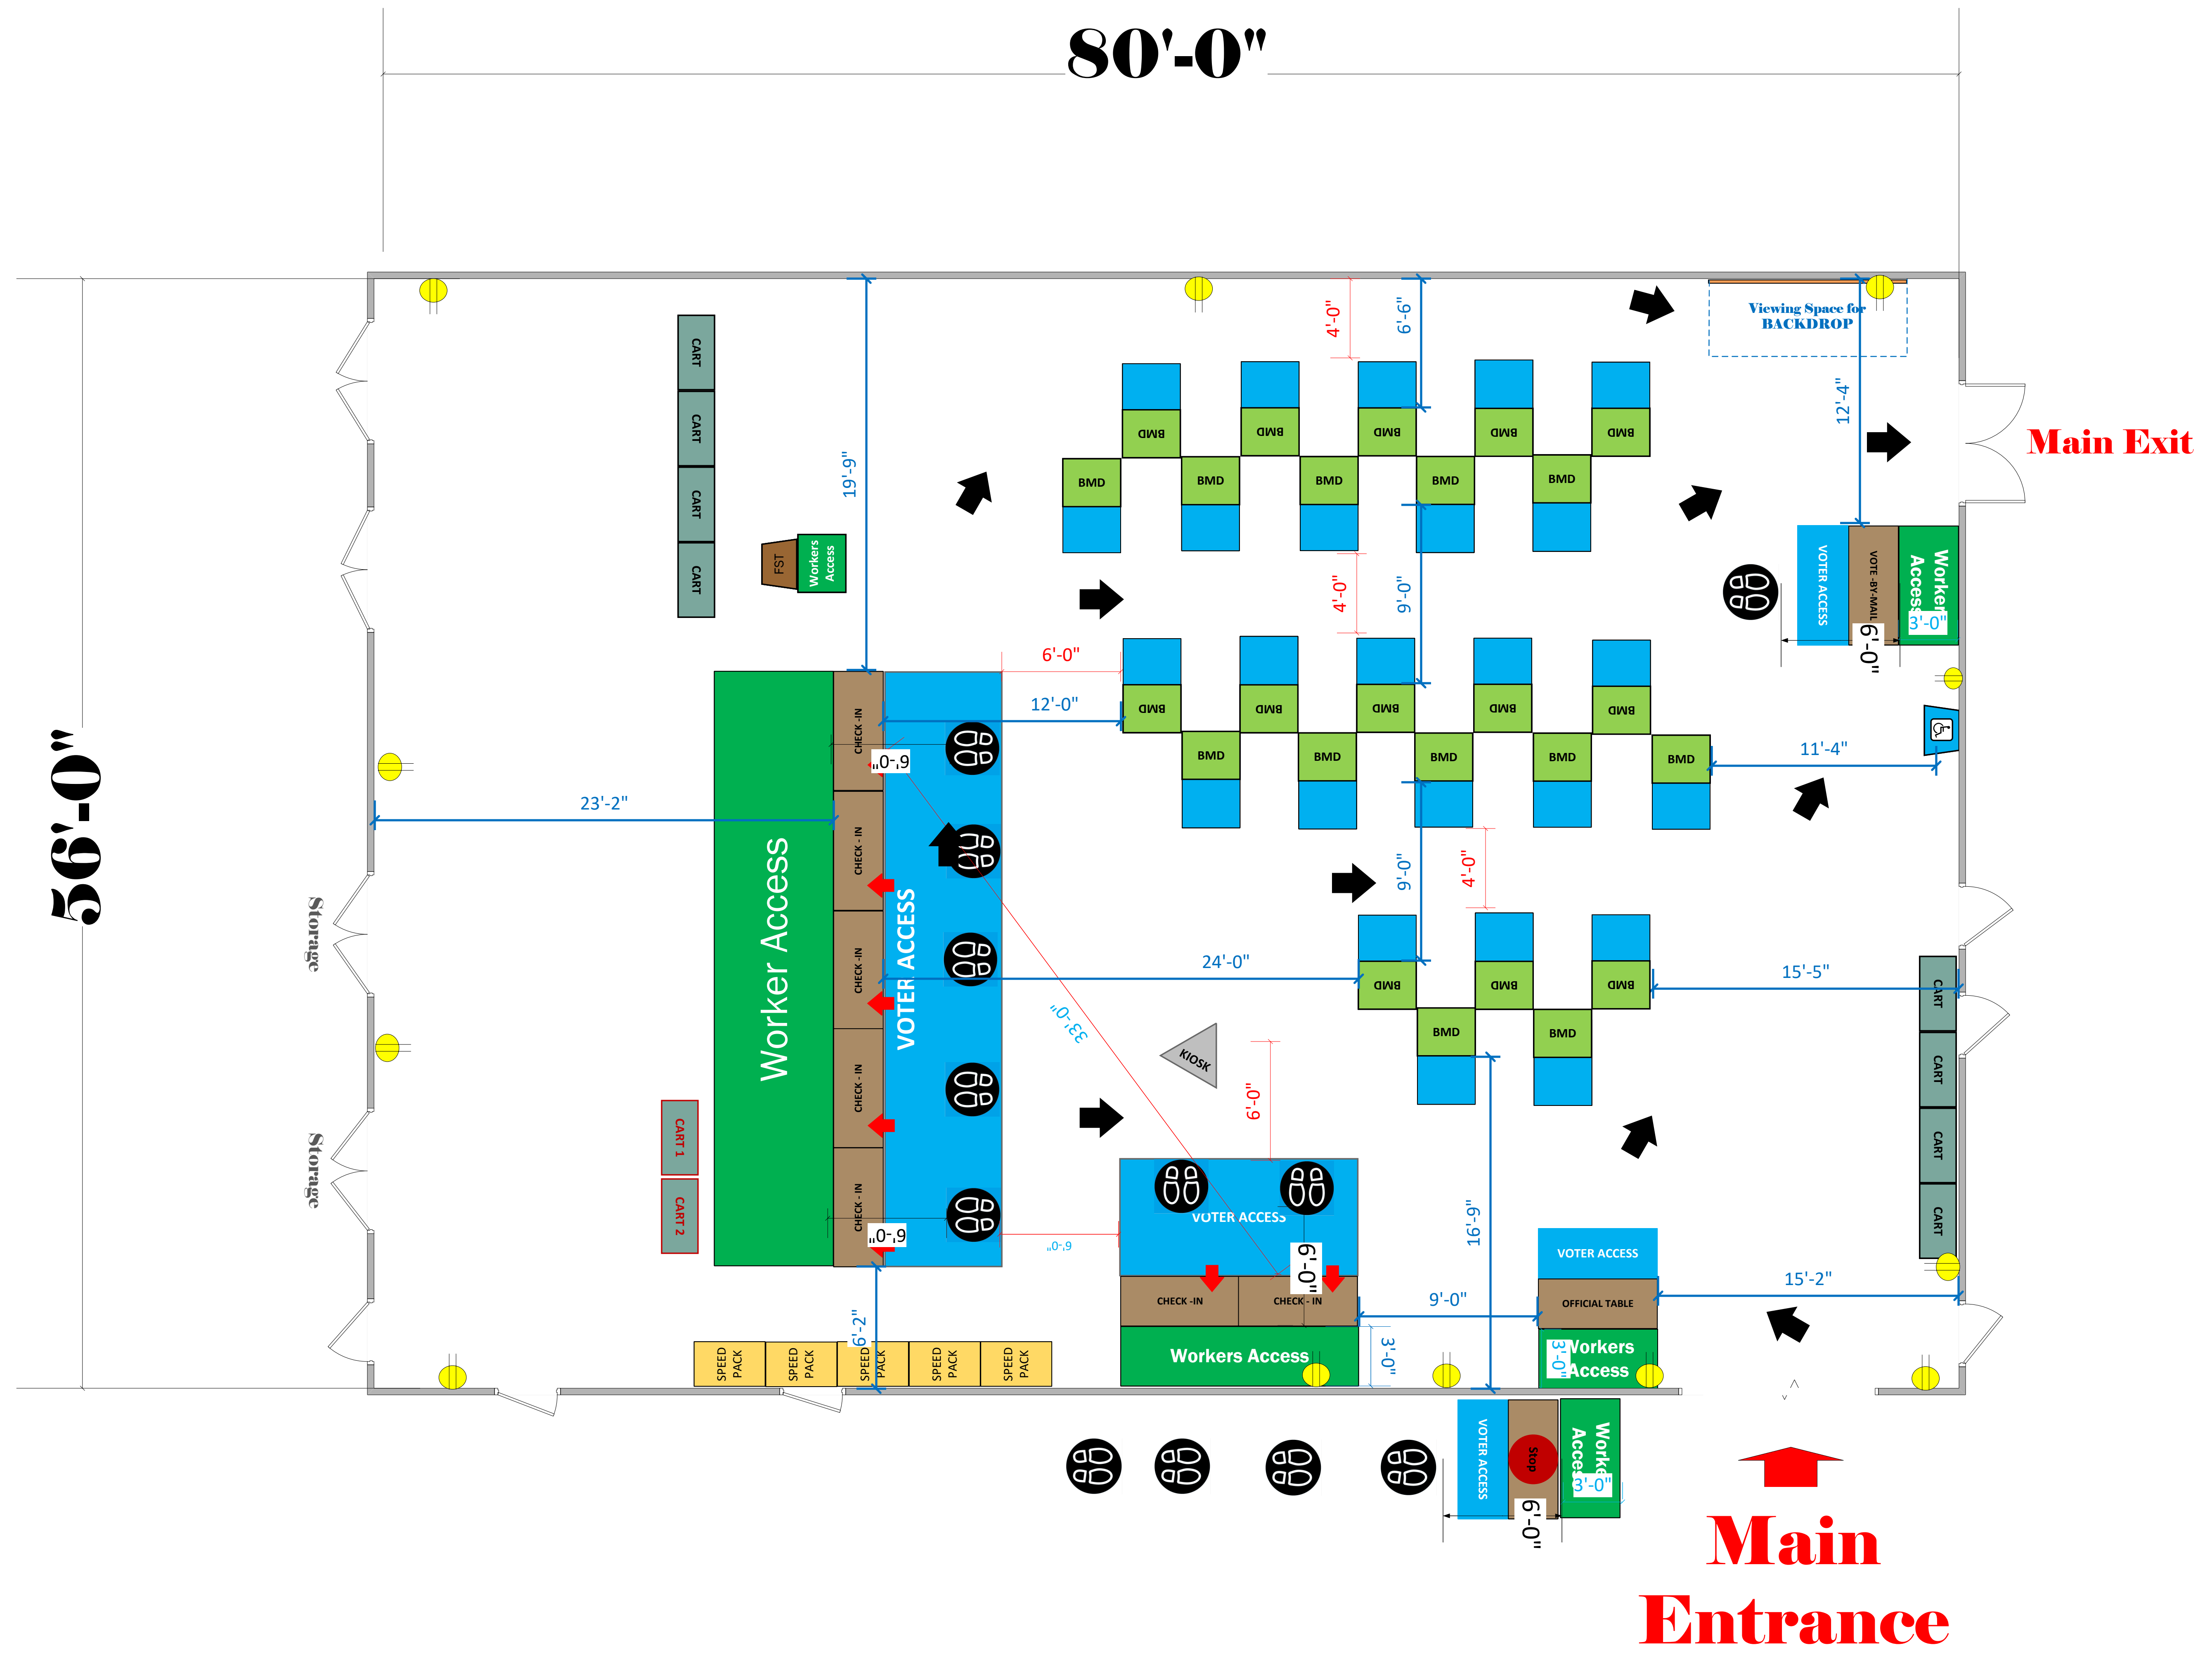

Activity Center (4,480 Sq. Ft.)

LEGEND

Room Size	Dimension: 80' x 56'	Sq. Ft: 4,480'
EPB	Primary:	Secondary:
BMD	Total: 25	Actual:
Circuits	Total:	Usable:
Floor Decals		
BALLOT MARKING DEVICE		
CHECK IN TABLE		
BMD CART		
BACKDROP		
KIOSK		
POWER OUTLET		
PROTRUDING OBJECT		
ROUTER		
POWER CORDS		

TITLE
**New Hope Youth Group
VC ID# 14213**

SCALE	1: 48
DRAWN BY	David Chaparro