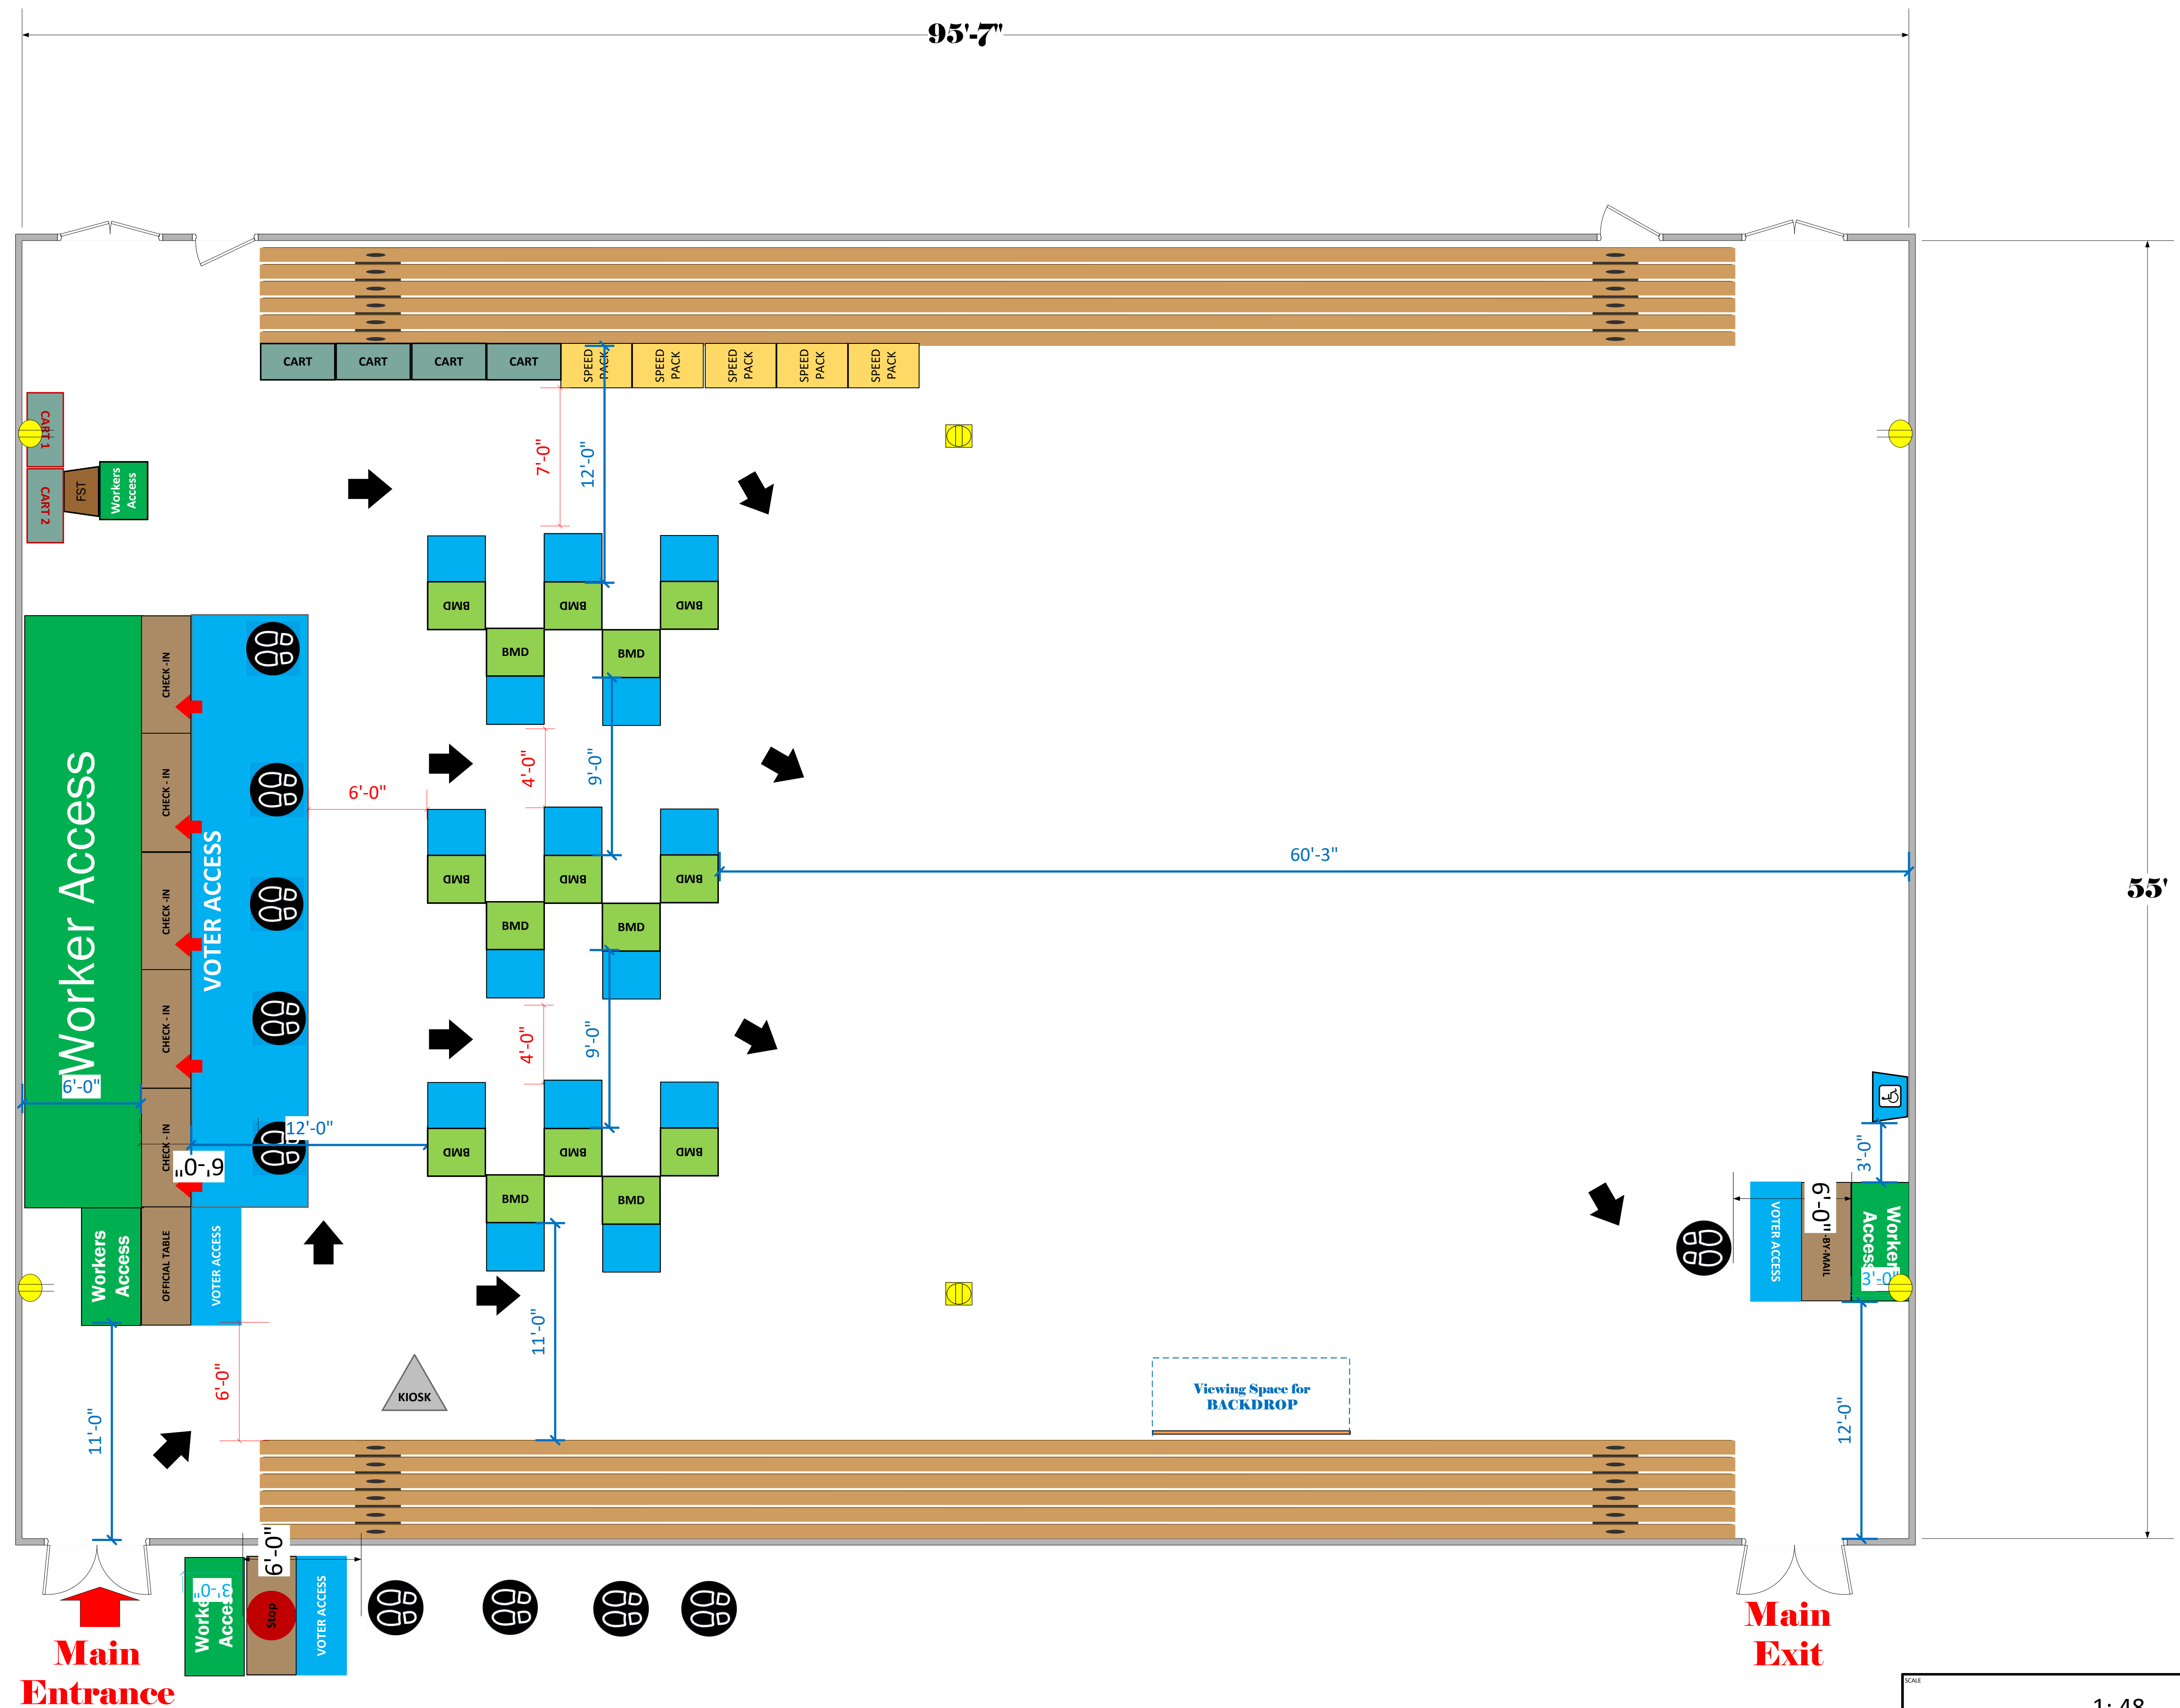

Gymnasium

(6,176 Usable Sq. Ft.)

LEGEND

Room Size	Dimension: 95' x 65'	Sq. Ft: 6,284'
EPB	Primary:	Secondary:
BMD	Total: 15	Actual:
Circuits	Total:	Usable:
Floor Decals		
BALLOT MARKING DEVICE		
CHECK IN TABLE		
BMD CART		
BACKDROP		
KIOSK		
POWER OUTLET		
PROTRUDING OBJECT		
ROUTER		
POWER CORDS		

TITLE
New Vista Middle School
VC ID# 14214

SCALE
 1: 48
 DRAWN BY
 David Chaparro / Michael Fisher