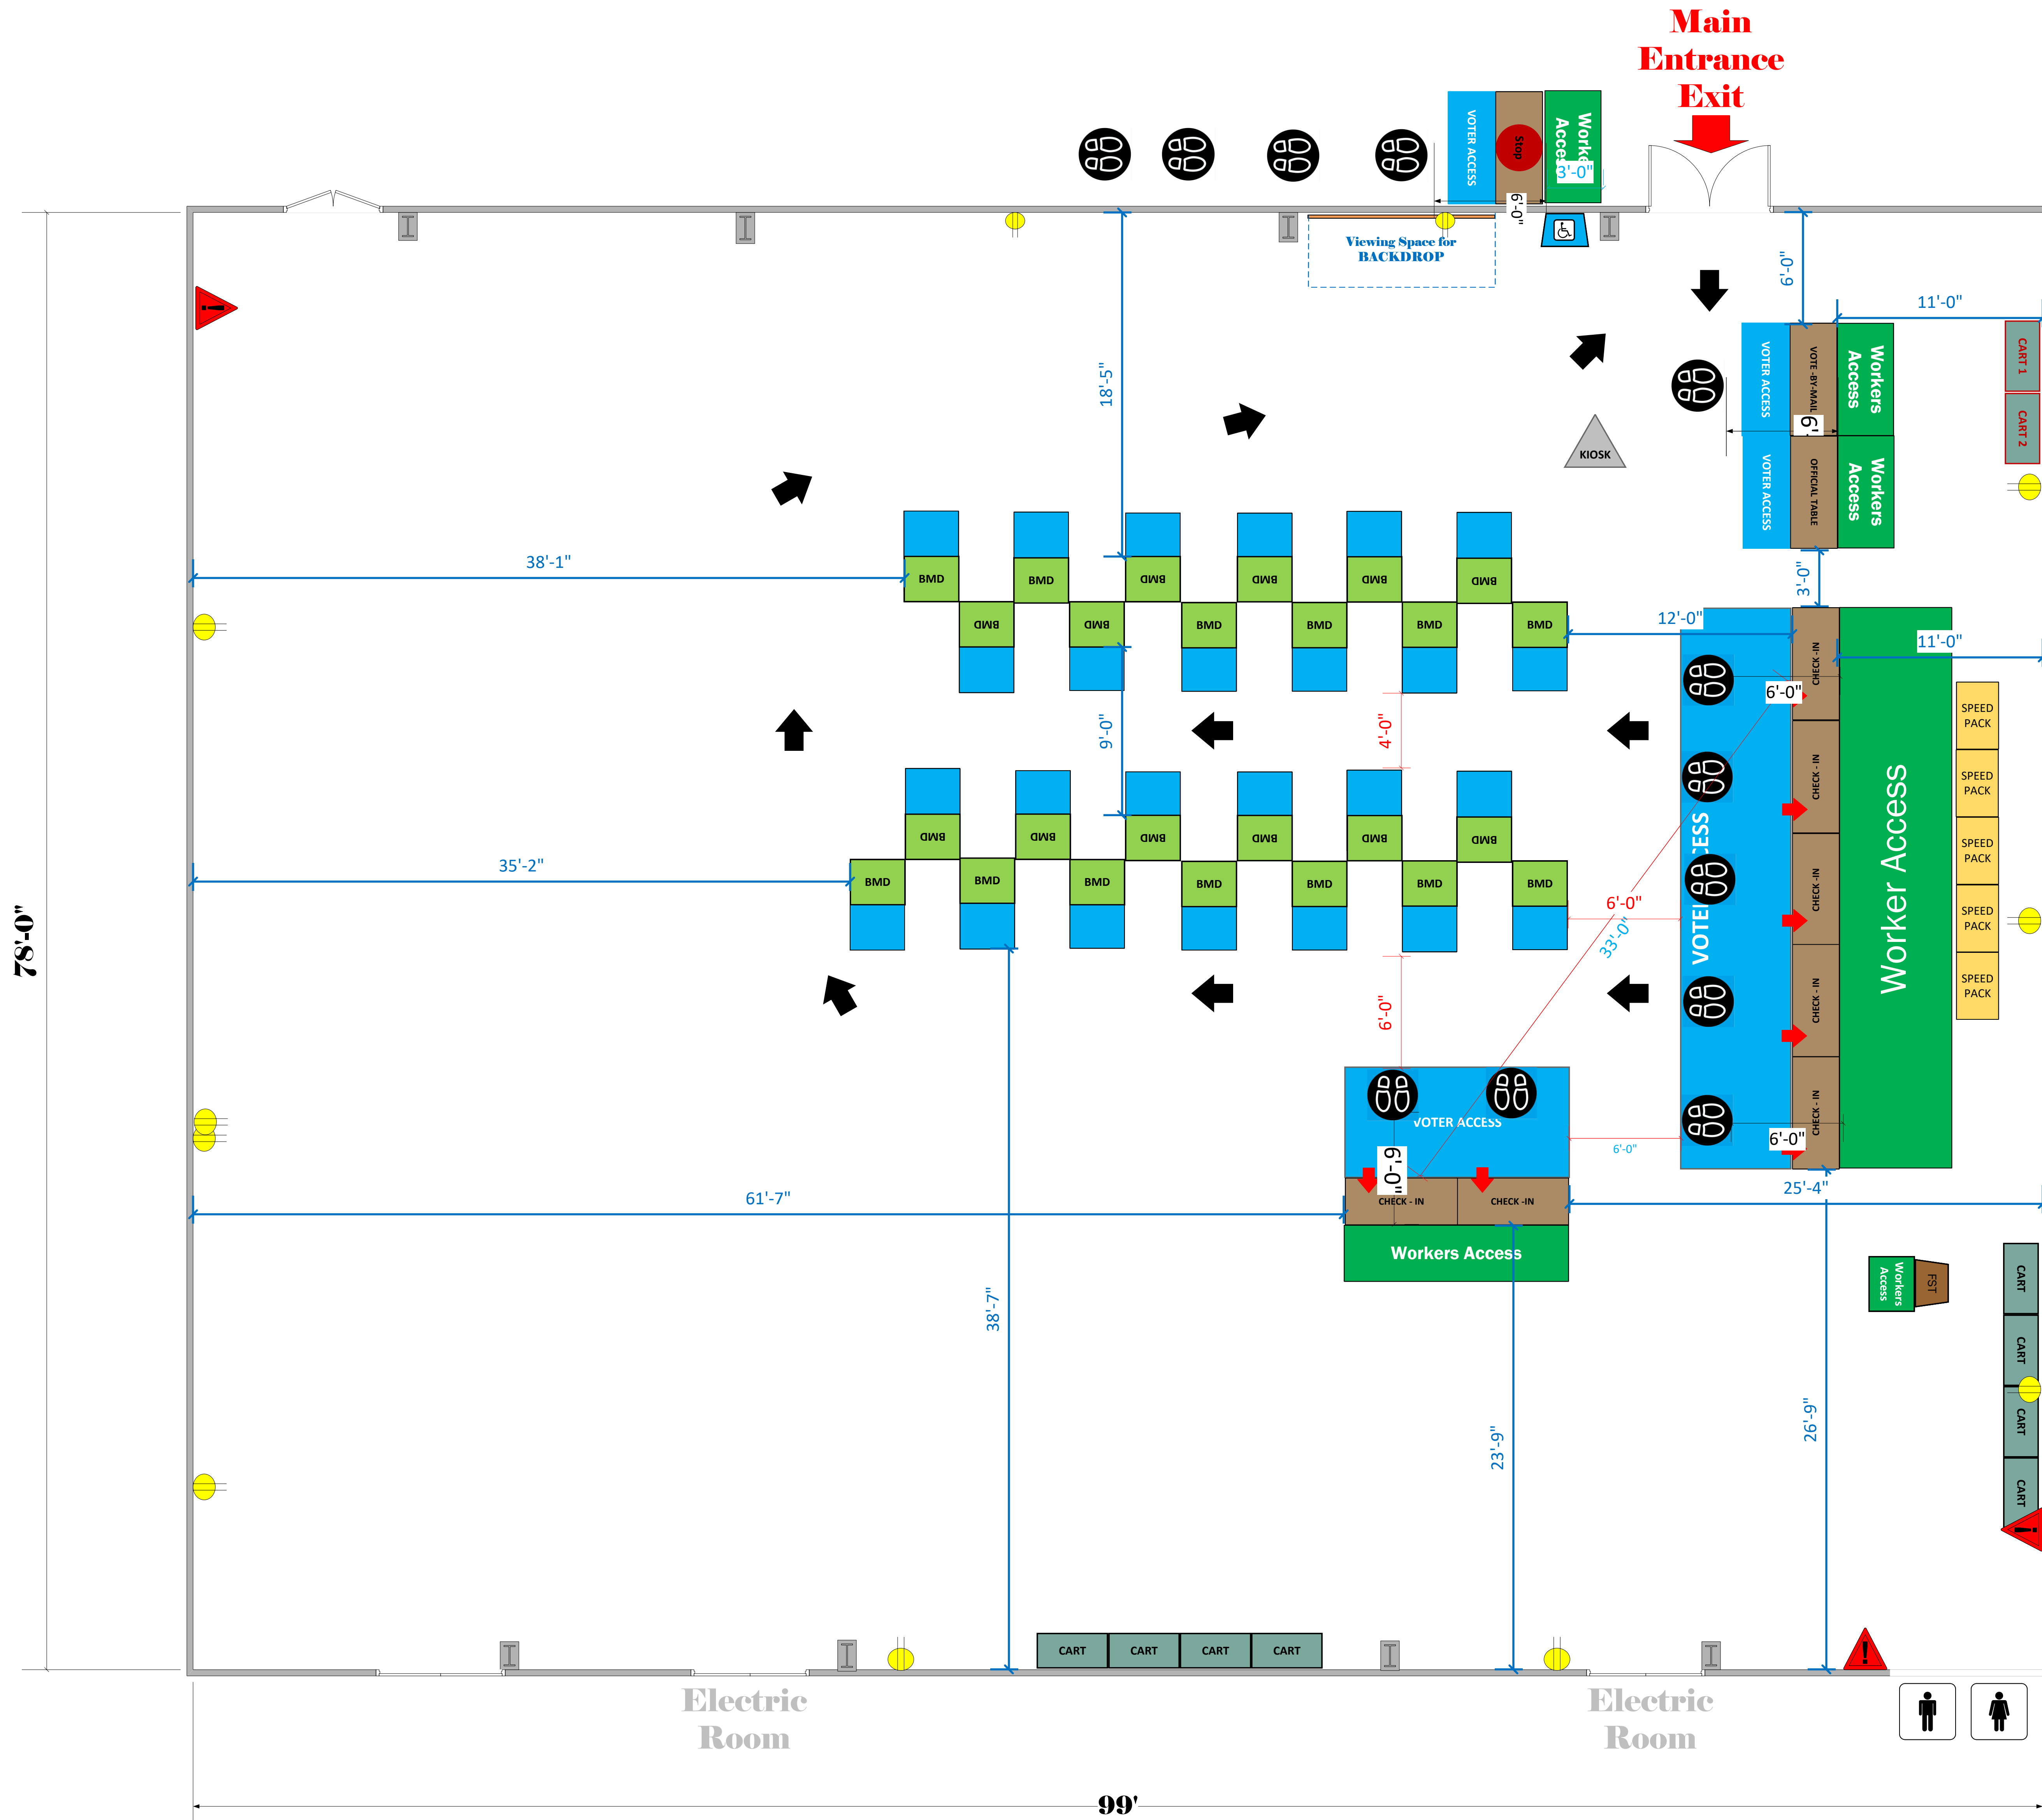

Gymnasium

(7,722 Sq. Ft.)

LEGEND

Room Size	Dimension: 99' x 78'	Sq. Ft. 7,722'
EPB	Primary:	Secondary:
BMD	Total: 25	Actual:
Circuits	Total:	Usable:
Floor Decals	Ⓟ	
BALLOT MARKING DEVICE	BMD	
CHECK IN TABLE	CHECK-IN	
BMD CART	CART	
BACKDROP	Viewing Space for BACKDROP	
KIOSK	KIOSK	
POWER OUTLET	⚡	
PROTRUDING OBJECT	⚠	
ROUTER	R	
POWER CORDS	---	

Thompson Park School
VC ID# 14234