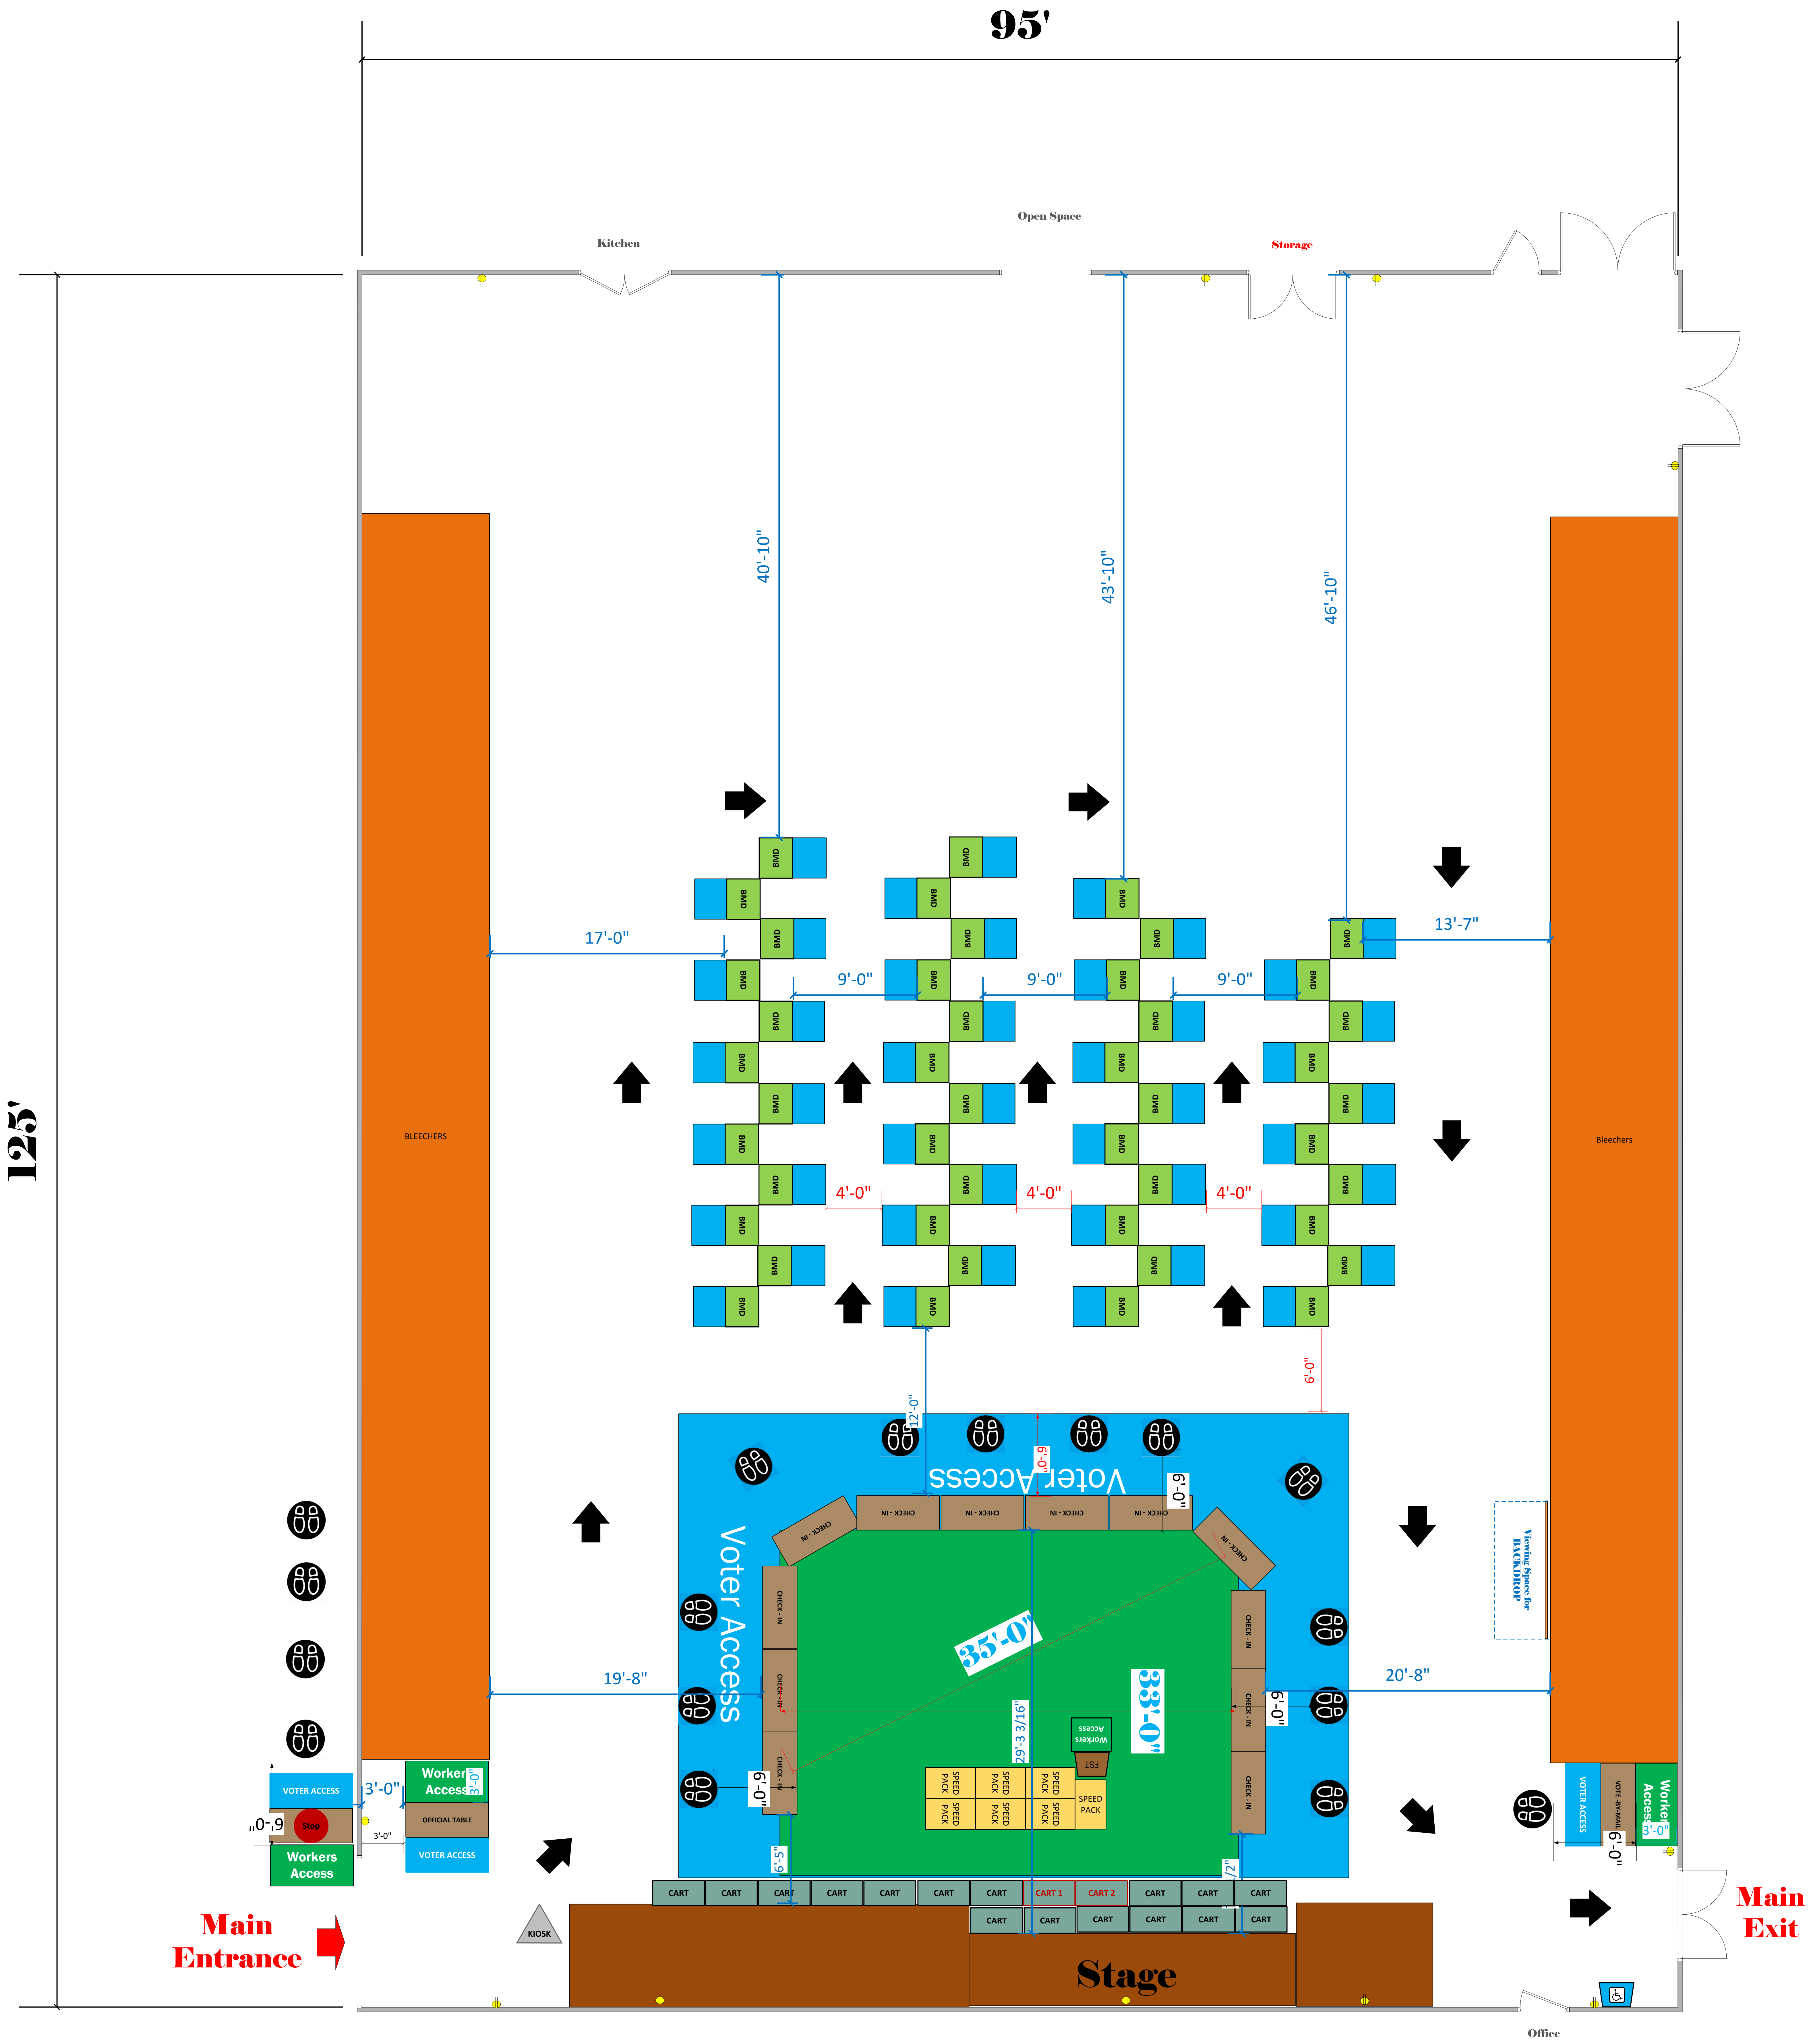

Gymnasium (9,857 Sq. Ft.)

LEGEND

Room Size	Dimension: 95' x 125'	Sq. Ft. 9,857
EPB	Primary:	Secondary:
BMD	Total: 45	Actual:
Circuits	Total:	Usable:
Floor Decals		
BALLOT MARKING DEVICE		
CHECK IN TABLE		
BMD CART		
BACKDROP		
KIOSK		
POWER OUTLET		
PROTRUDING OBJECT		
ROUTER		
POWER CORDS		