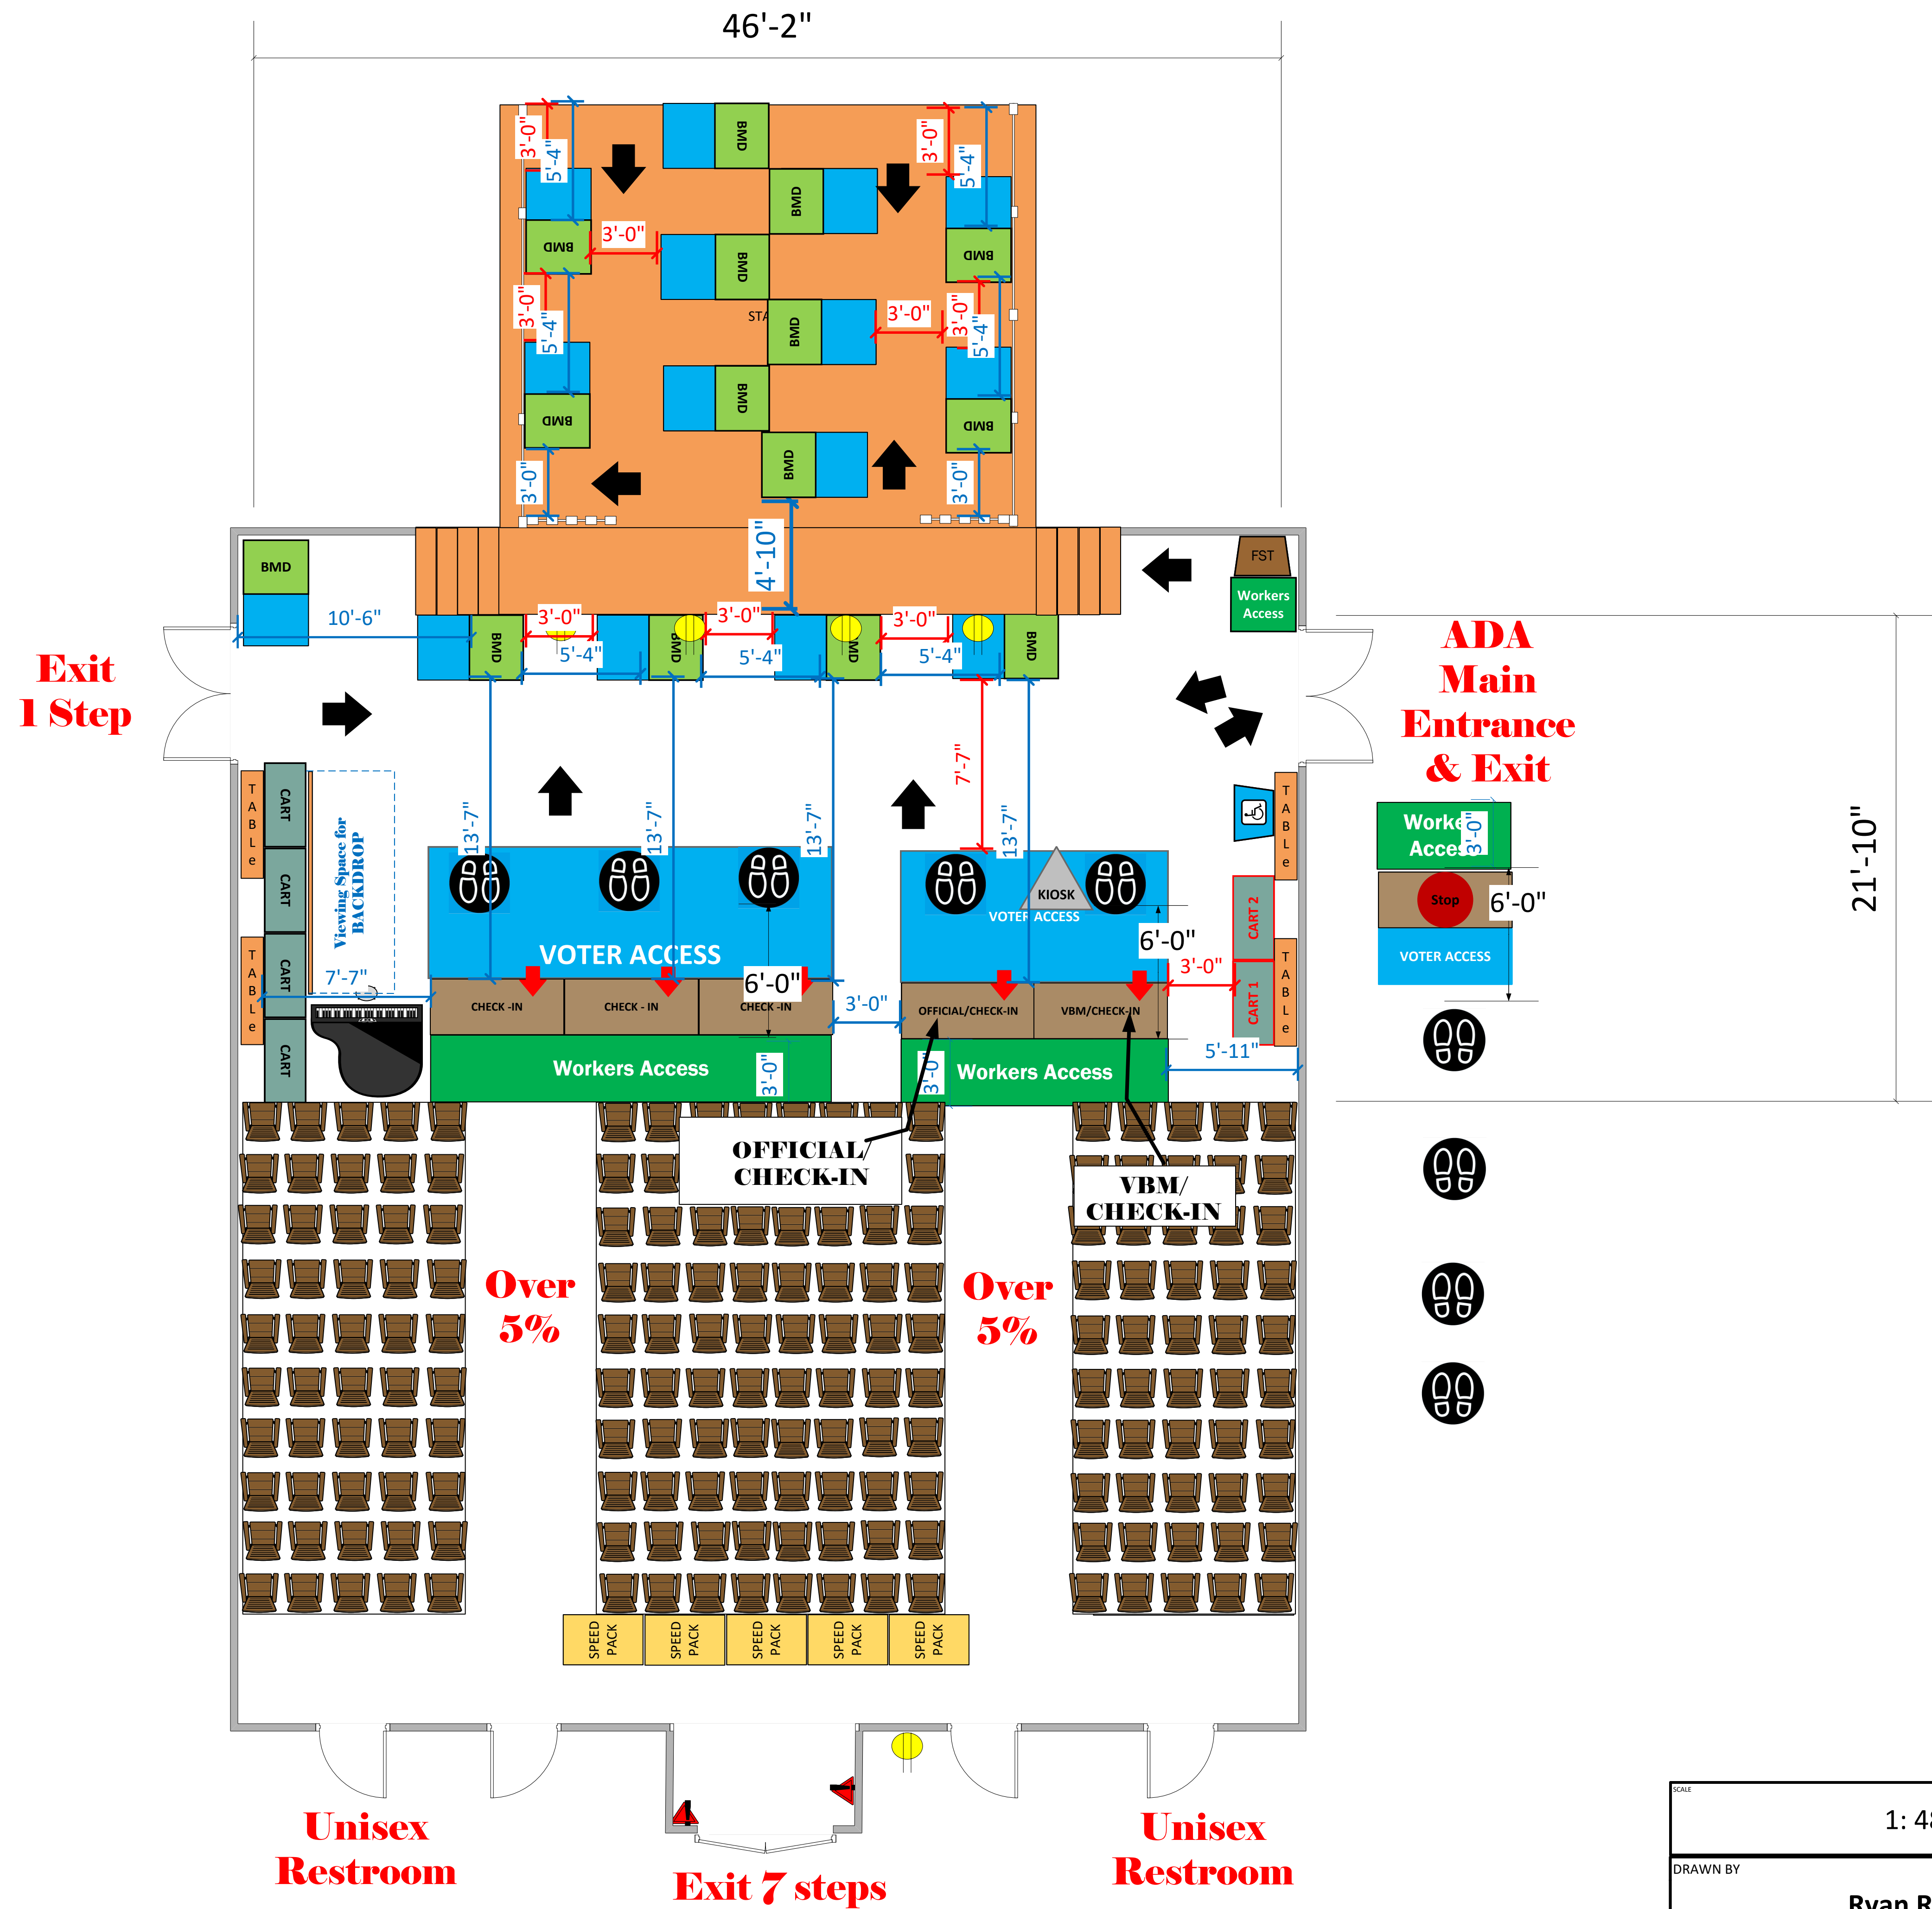

# Auditorium & Stage (1320 Sq. Ft)

## LEGEND

Room Size	Dimension: 21 x 44 18 x 22	Sq. Ft.: 1320
EPB	Primary:	Secondary:
BMD	Total: 15	Actual: 15
Circuits	Total:	Usable:
Floor Decals		
BALLOT MARKING DEVICE		
CHECK IN TABLE		
BMD CART		
BACKDROP		
KIOSK		
POWER OUTLET		
PROTRUDING OBJECT		
ROUTER		
POWER CORDS		

**14278 Canoga Park  
Elementary School**

SCALE	1:48
DRAWN BY	Ryan Rivas