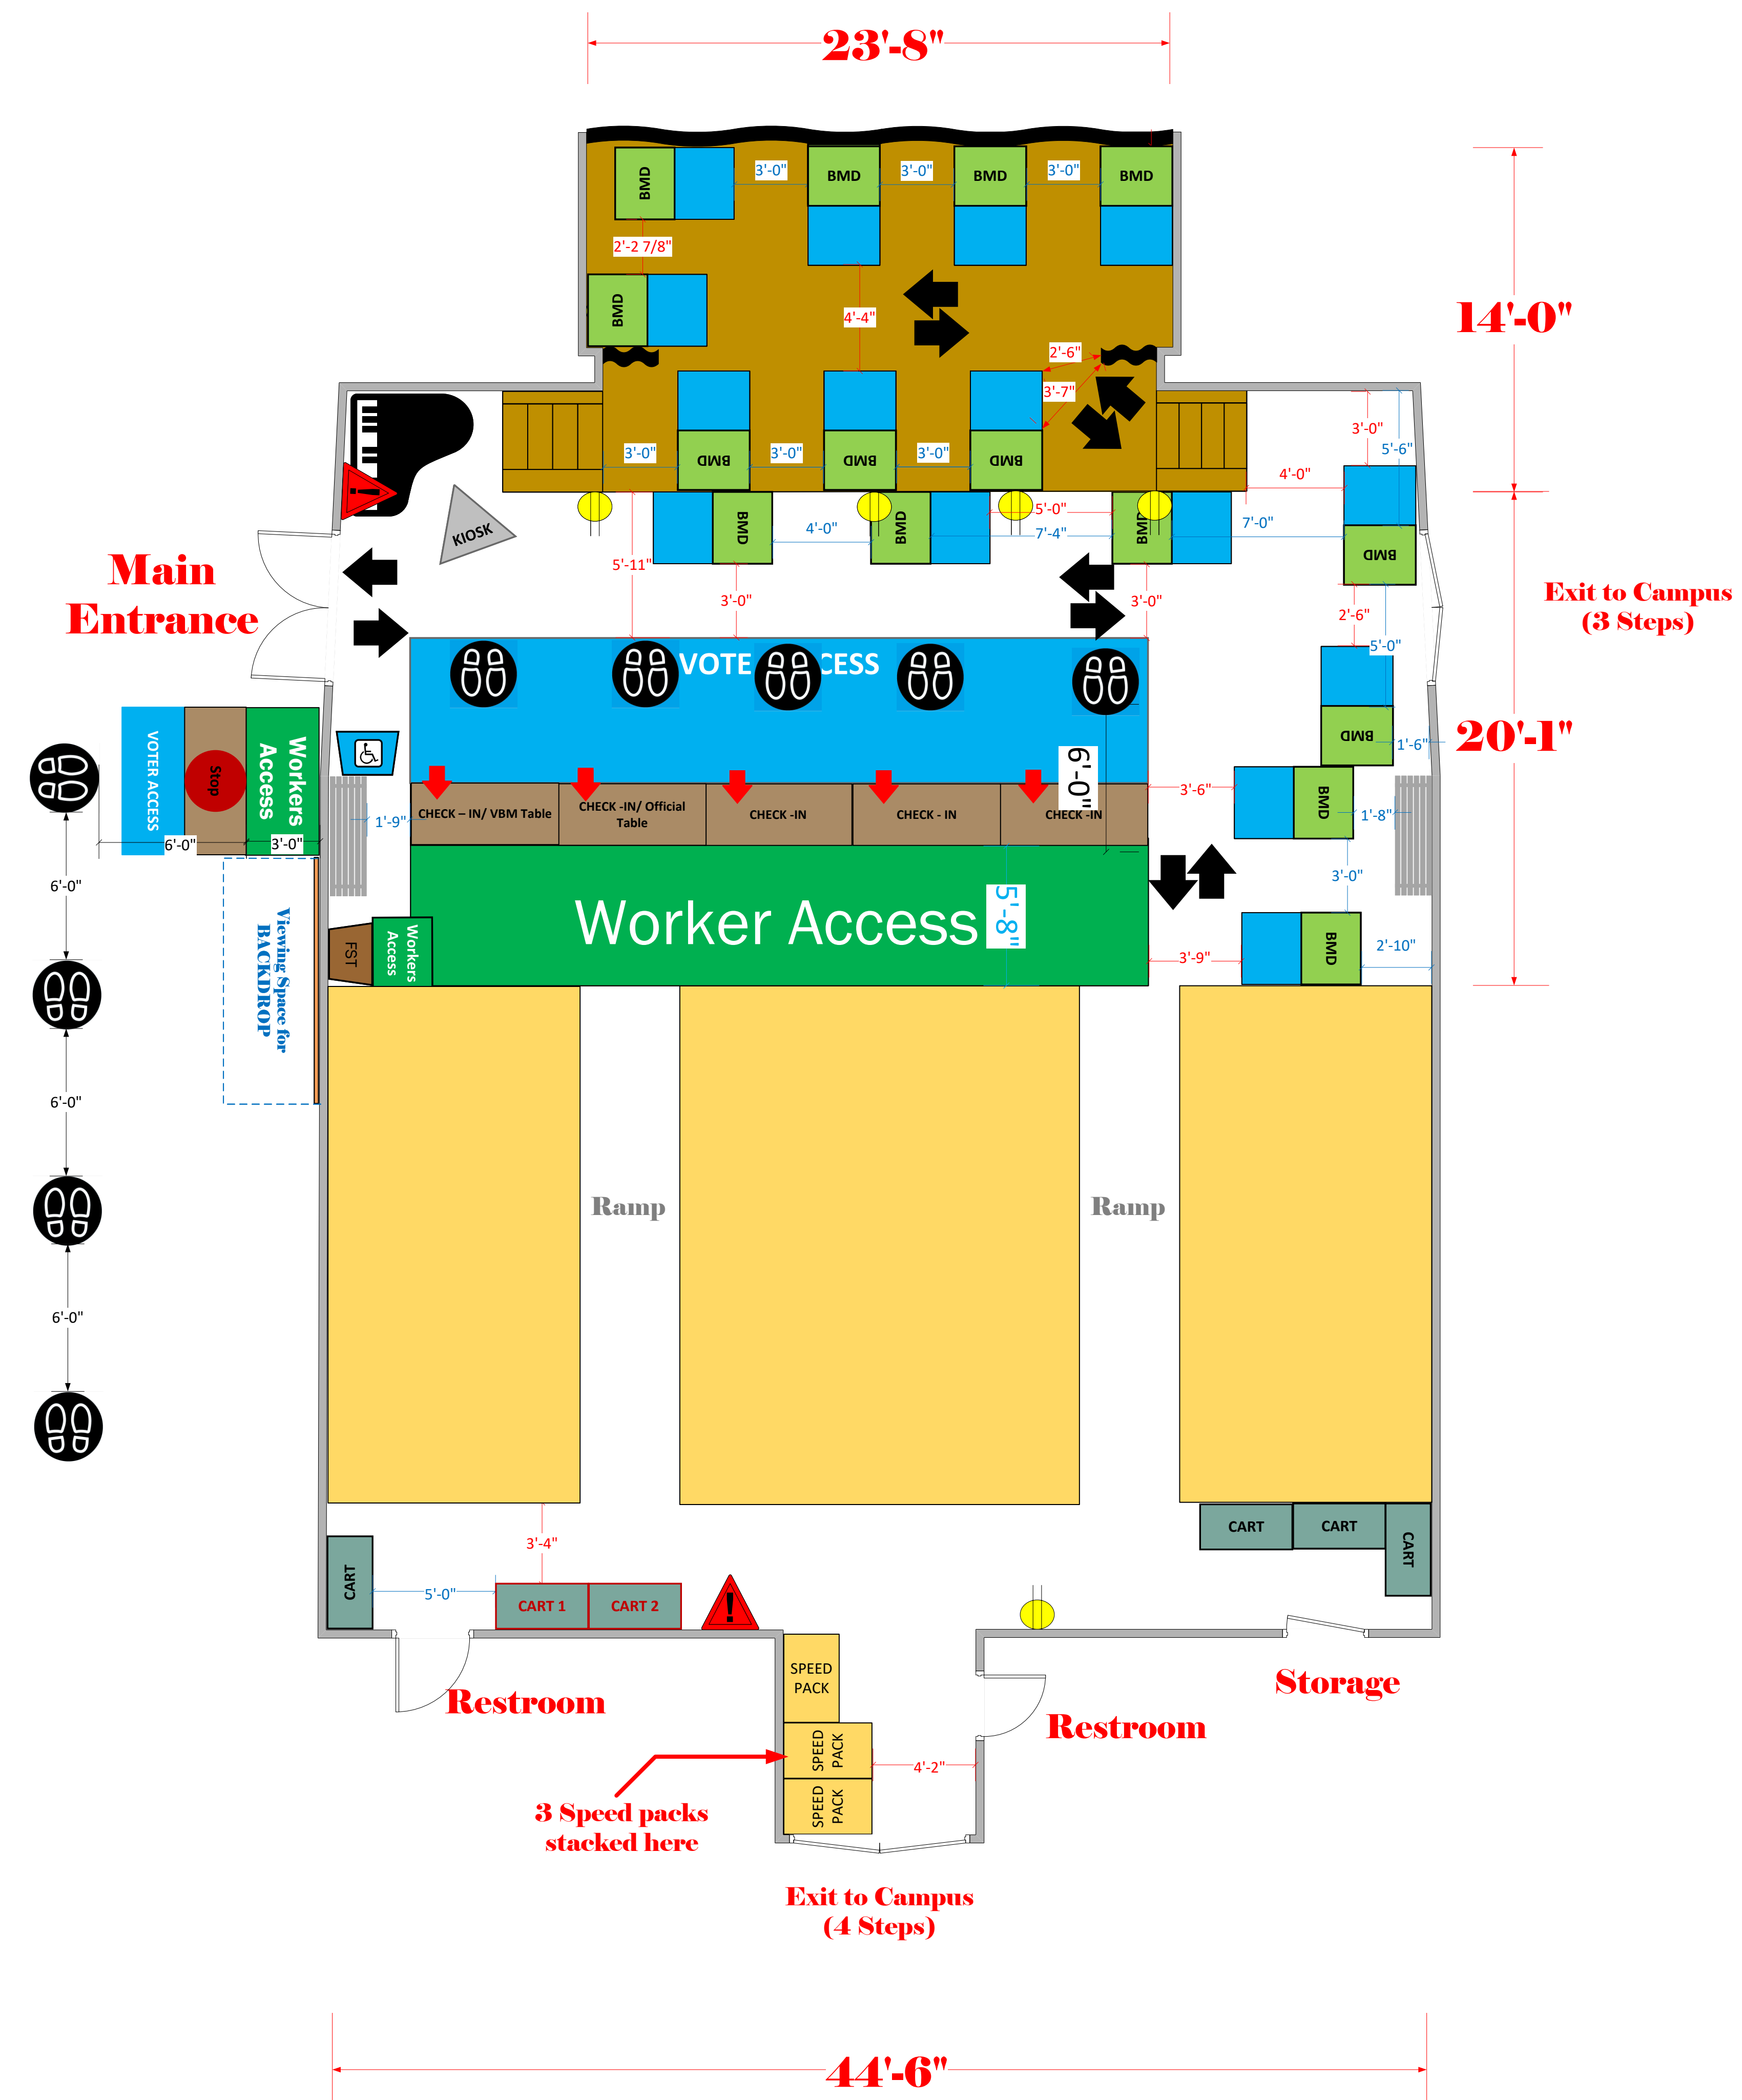

Auditorium (1188 Sq. Ft)

LEGEND

Room Size	Dimension:	Sq. Ft:	1188
EPB	Primary:	Secondary:	
BMD	Total:	Actual:	15
Circuits	Total:	Usable:	
Floor Decals			
BALLOT MARKING DEVICE			
CHECK IN TABLE			
BMD CART			
BACKDROP			
KIOSK			
POWER OUTLET			
PROTRUDING OBJECT			
ROUTER			
POWER CORDS			

TITLE
**Chatsworth Park Urban
 Planning Magnet
 VCID# 14290**

SCALE	1: 48
DRAWN BY	Cassandra Stipes