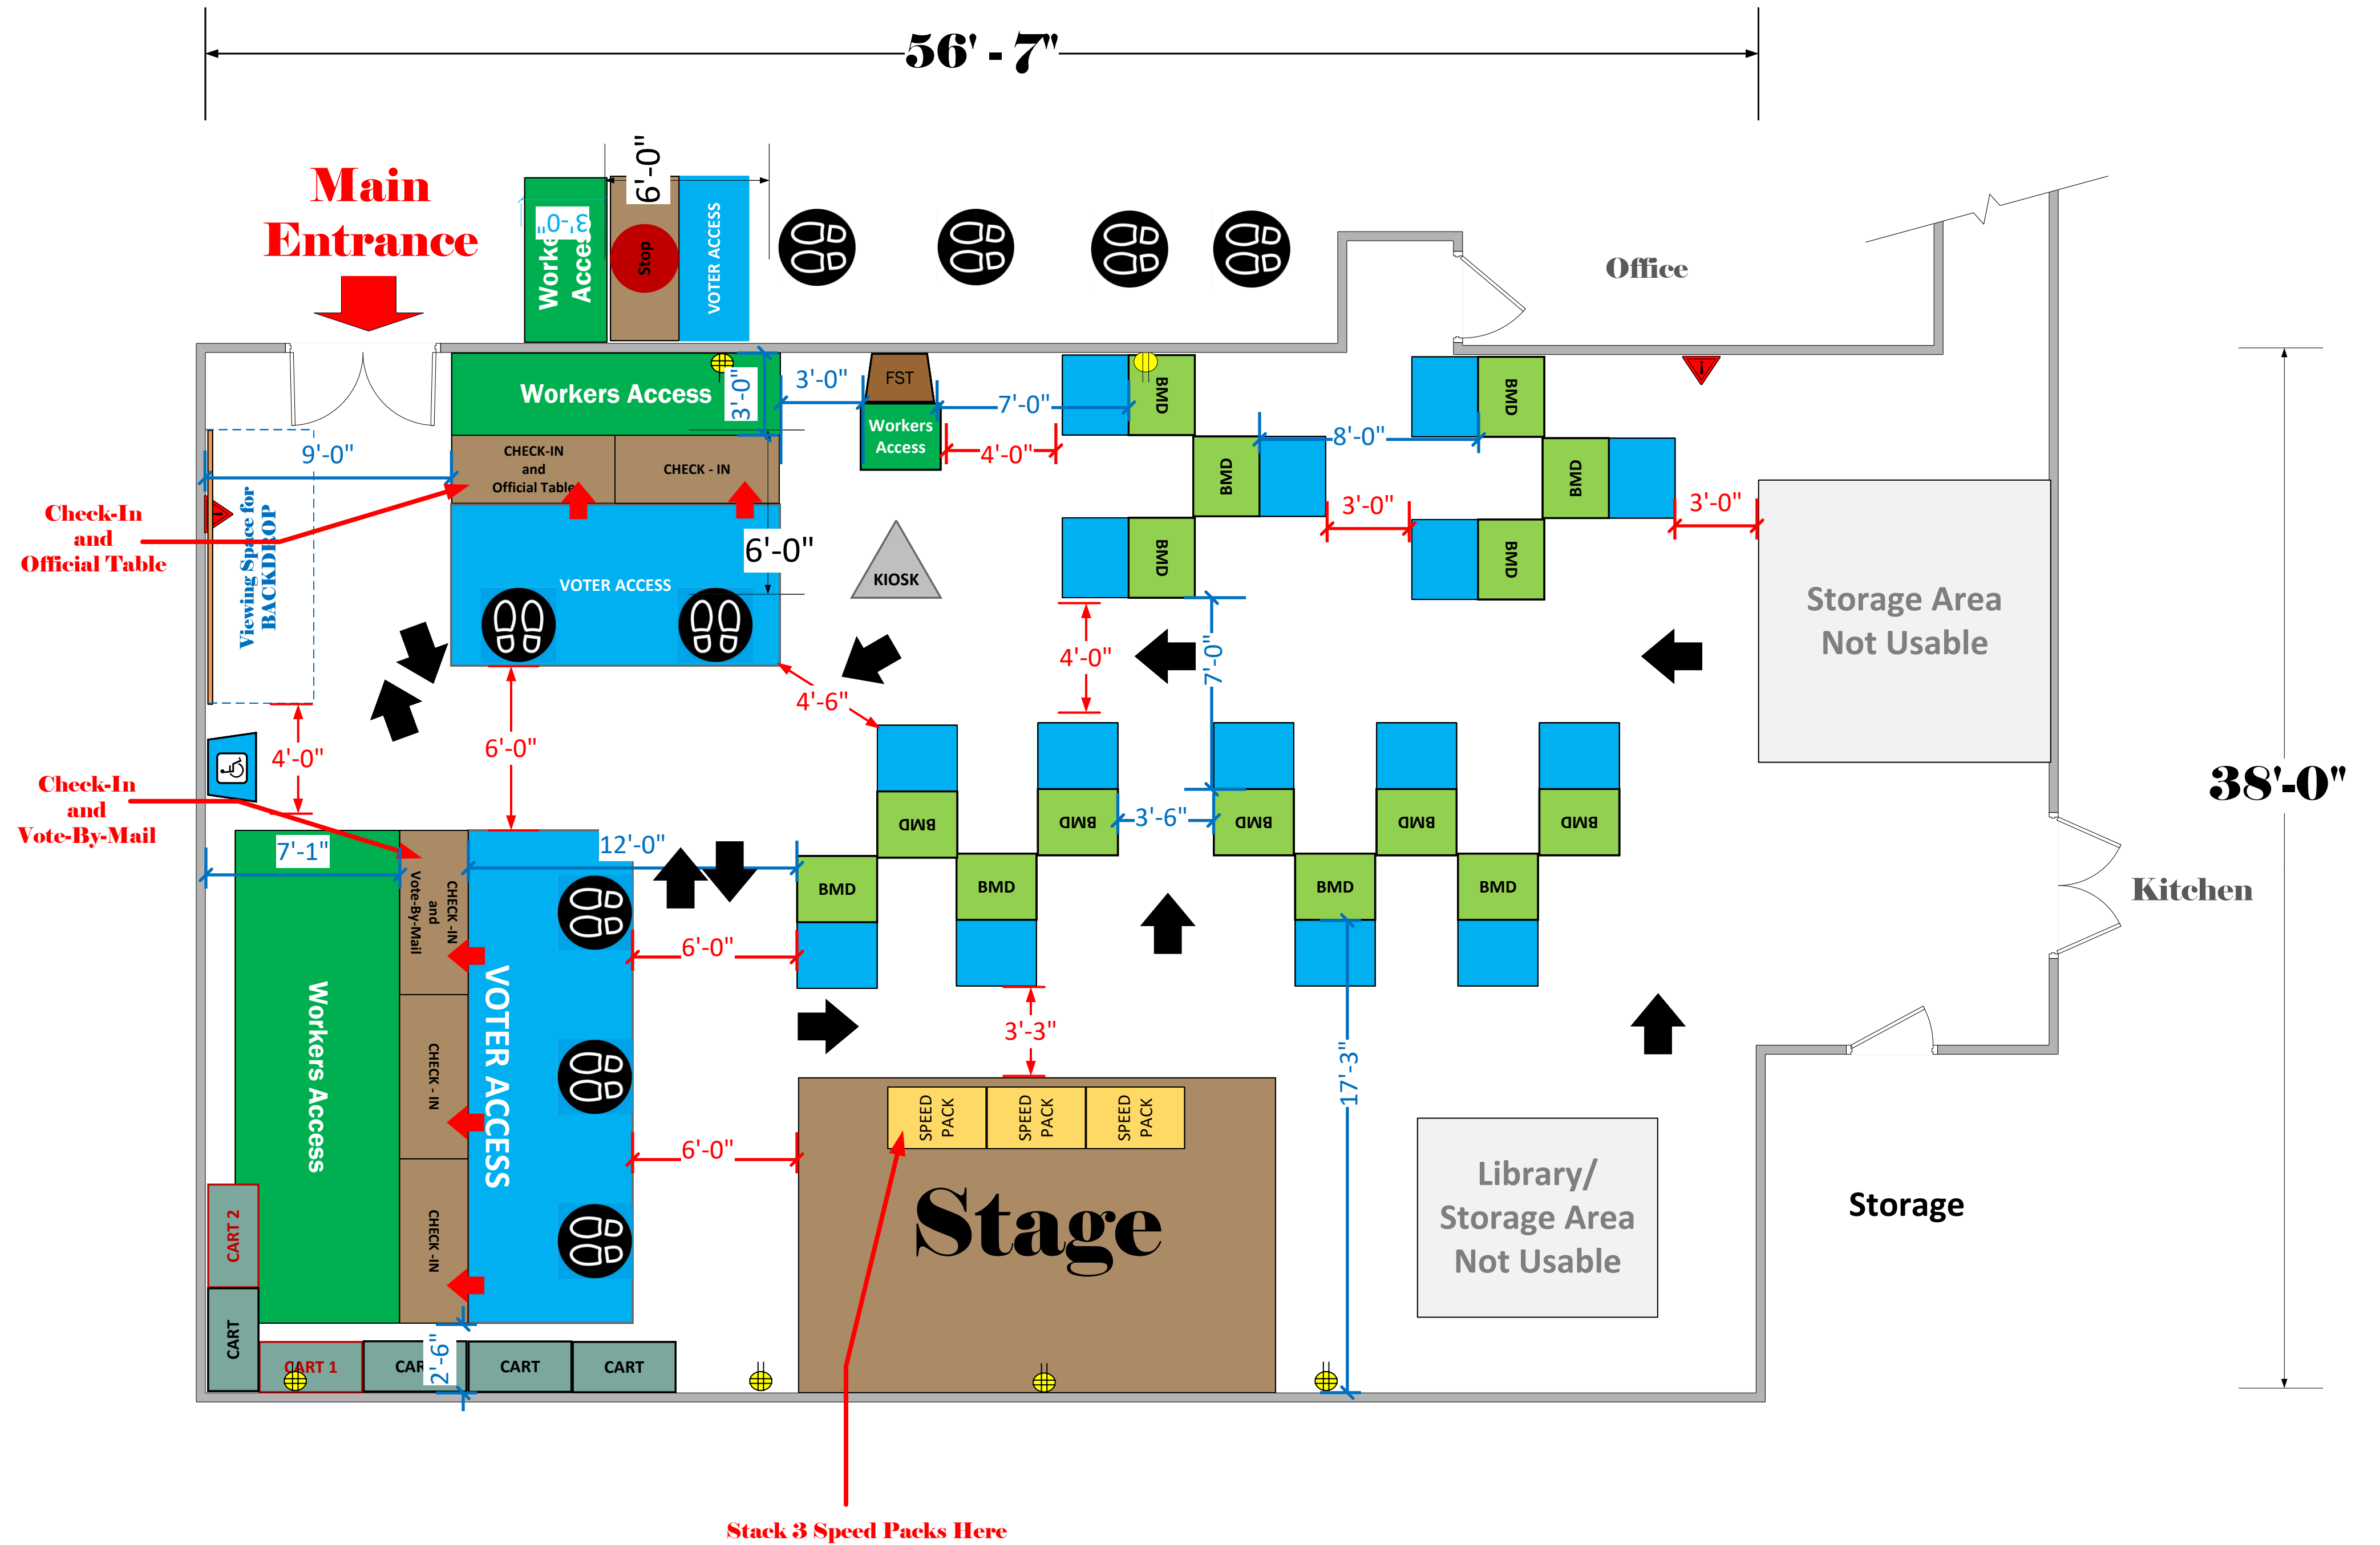

Community Room (1,941 Usable Sq. Ft.)

LEGEND

Room Size	Dimension: 56' x 37'	Sq. Ft: 2,072
EPB	Primary:	Secondary:
BMD	Total: 15	Actual:
Circuits	Total:	Usable:
Floor Decals		
BALLOT MARKING DEVICE		
CHECK IN TABLE		
BMD CART		
BACKDROP		
KIOSK		
POWER OUTLET		
PROTRUDING OBJECT		
ROUTER		
POWER CORDS		

TITLE

**Faith In Christ
Ministries
VC ID# 14325**

SCALE

1: 48

DRAWN BY

Cassandra Stipes