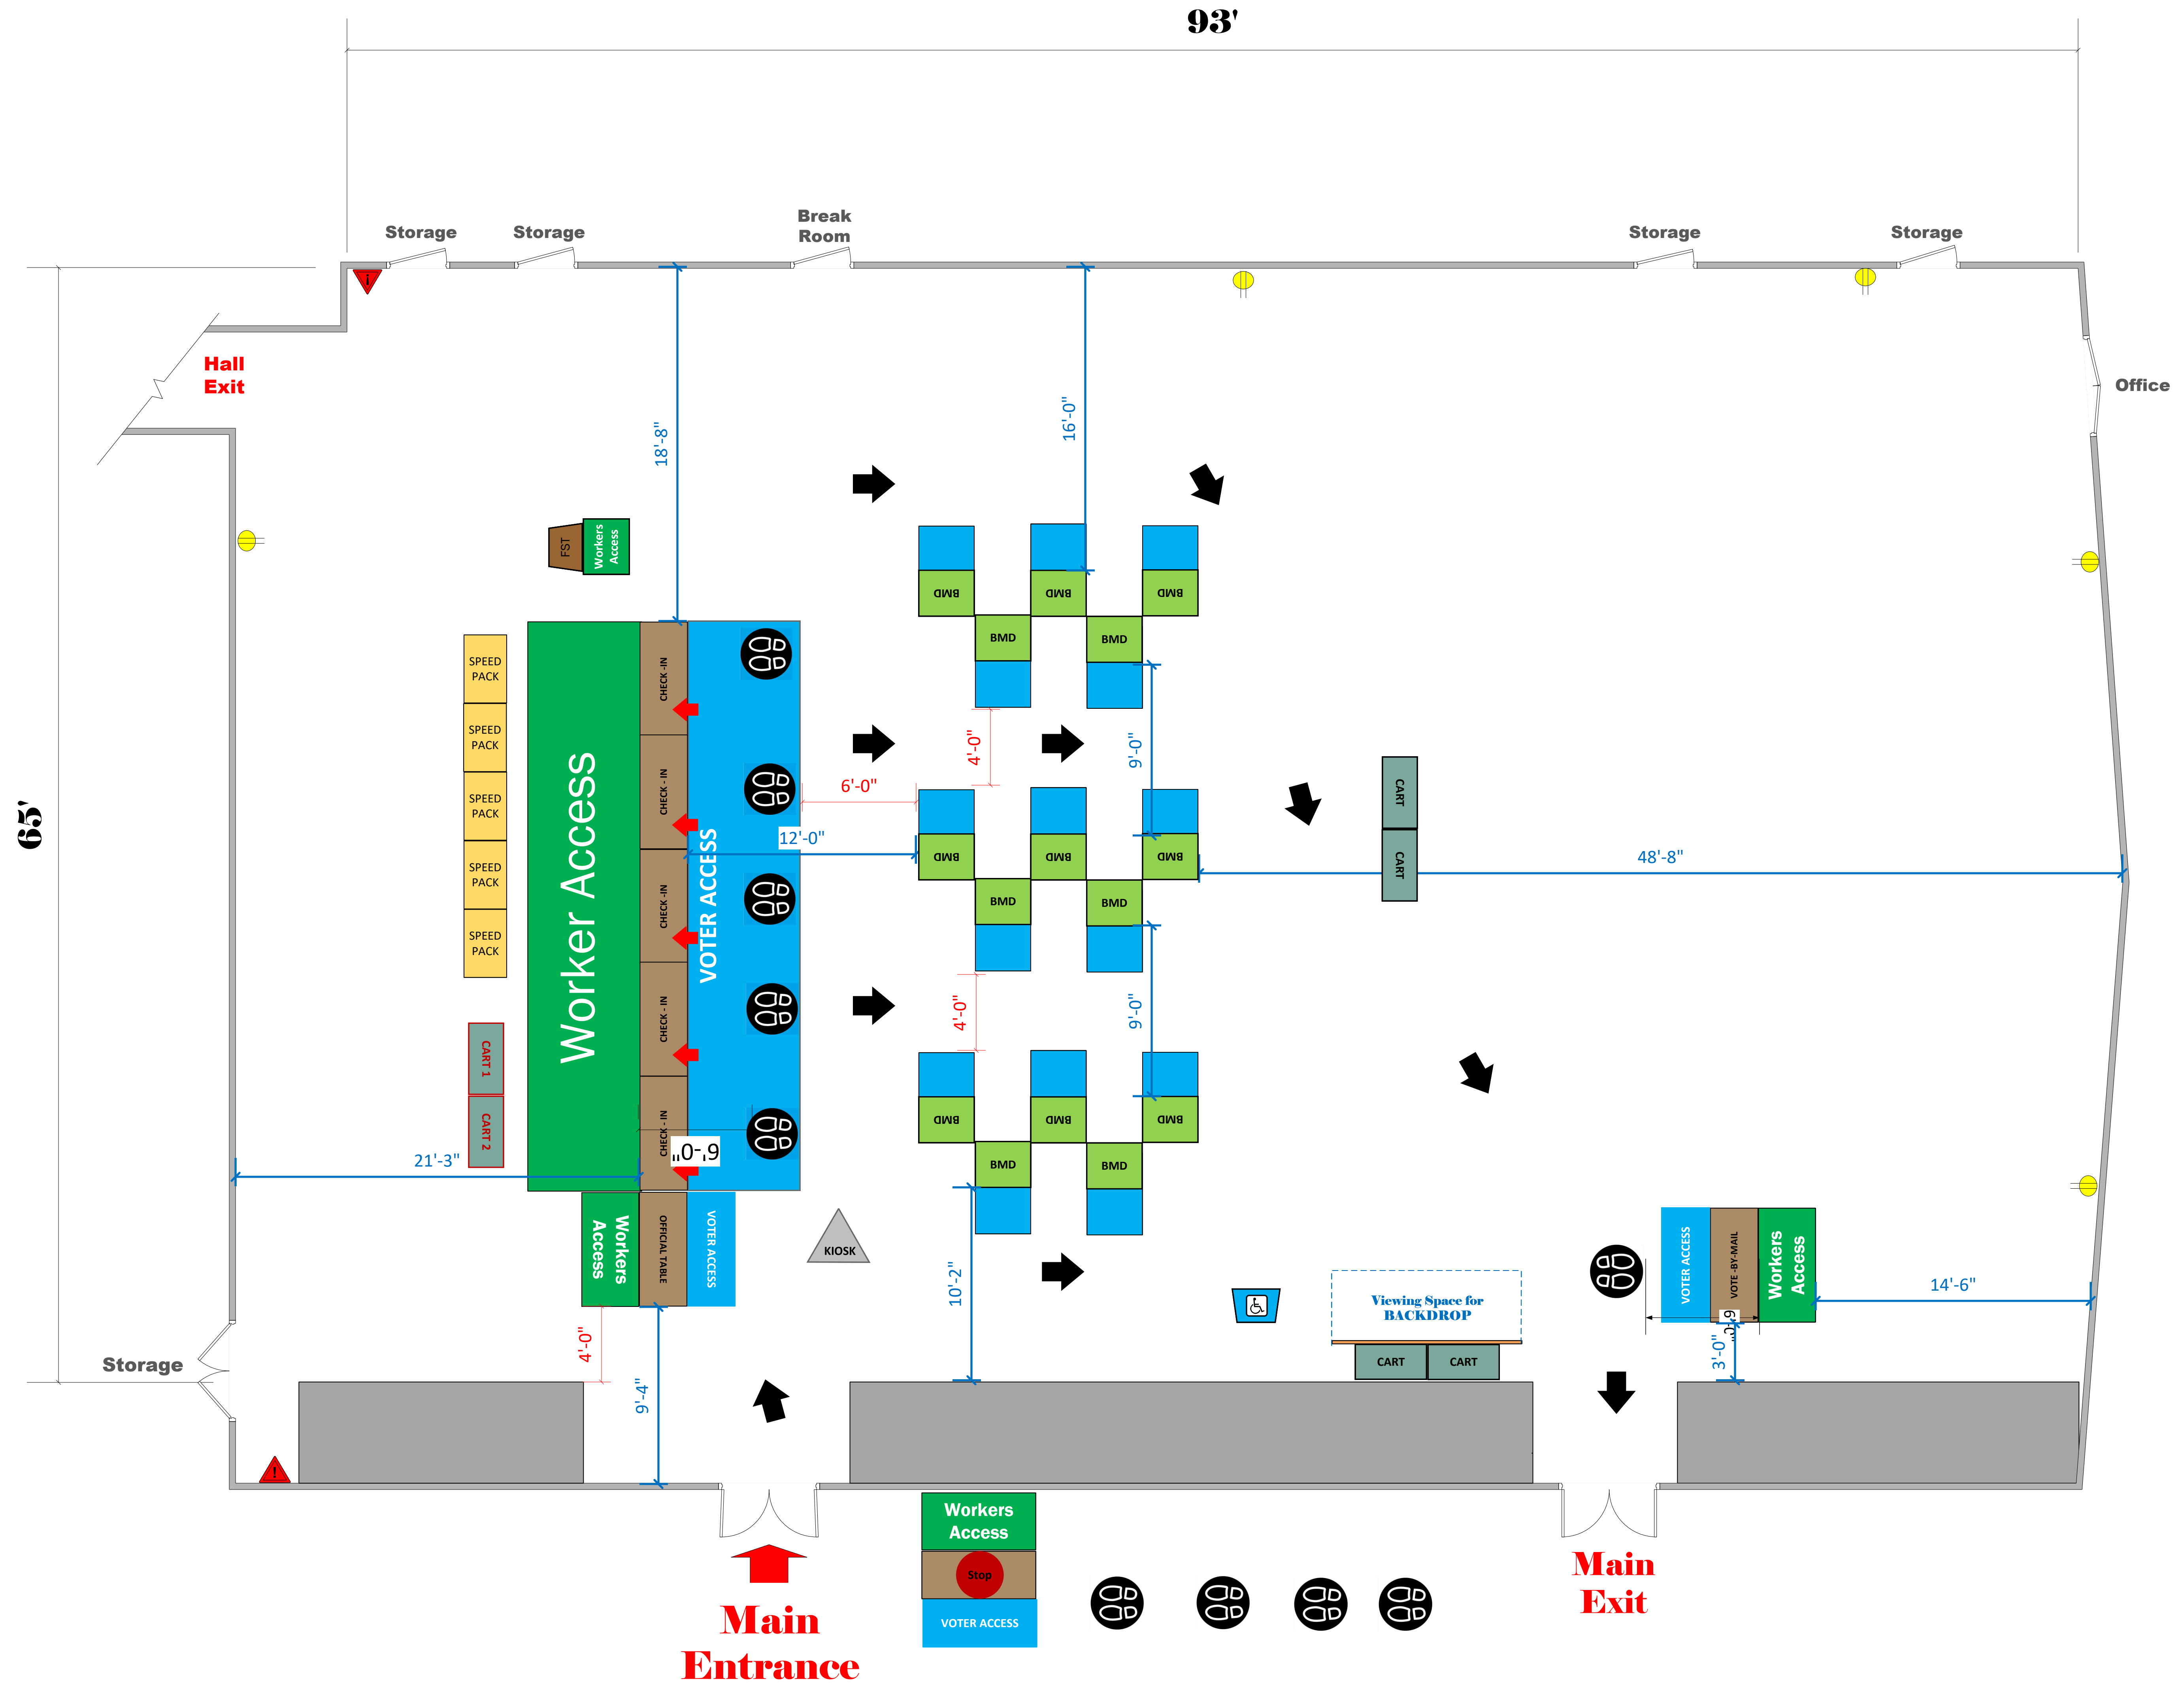

Gymnasium

(6,045 Usable Sq. Ft.)

LEGEND

Room Size	Dimension: 93' x 65'	Sq. Ft. 6,045'
EPB	Primary:	Secondary:
BMD	Total: 15	Actual:
Circuits	Total:	Usable:
Floor Decals		
BALLOT MARKING DEVICE		
CHECK IN TABLE		
BMD CART		
BACKDROP		
KIOSK		
POWER OUTLET		
PROTRUDING OBJECT		
ROUTER		
POWER CORDS		

Main Entrance

Main Exit

Fosia Park
VC ID# 14329

1: 48

DRAWN BY
David Chaparro