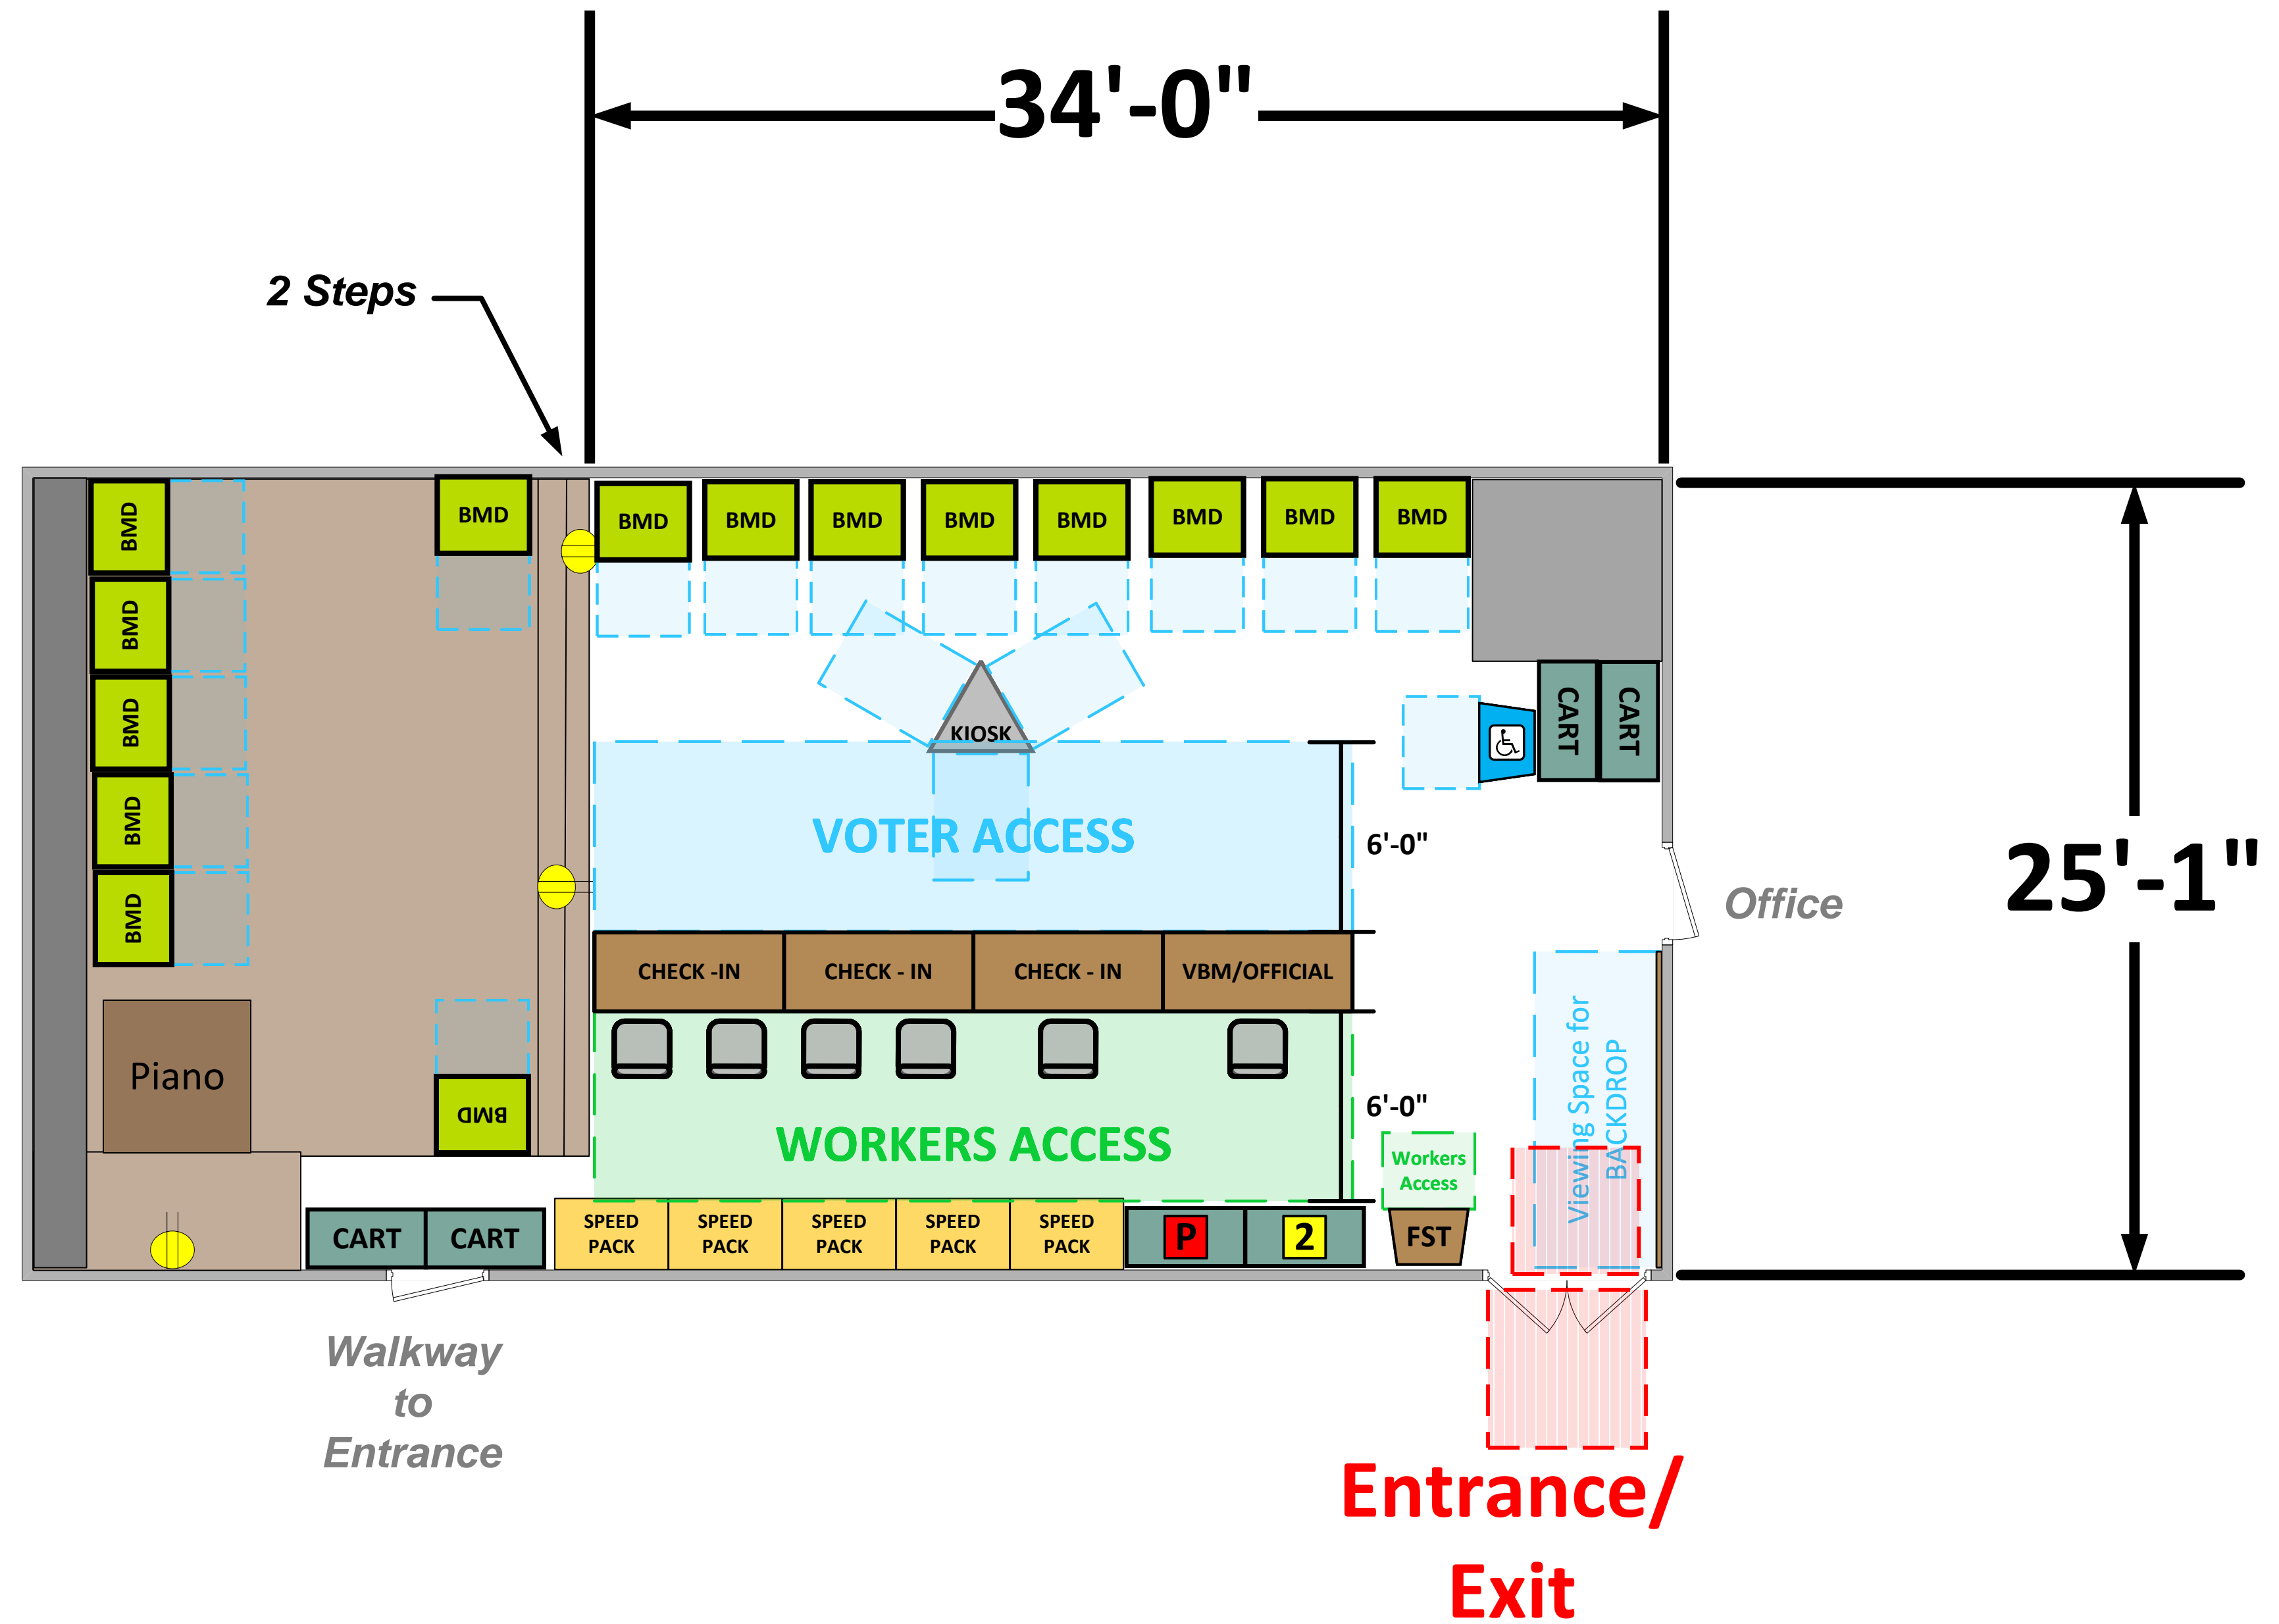

Sanctuary

(Usable 718 Sq. Ft.)

LEGEND

Room Size	Dimension: Usable	Sq. Ft: 718
Number of BMDs	15	
POWER OUTLET		
PROTRUDING OBJECT		
Do Not Block Area		

TITLE

VCID 14331
Foursquare Church Pearblossom

Each chair at a CHECK-IN station equals one ePollbook

Equipment By: Ryan Rivas	Date: 11/28/23
Skeleton Drawn By: Ryan Rivas	Date: 11/28/23
Scale: 1/4" inches = 1' Ft.	