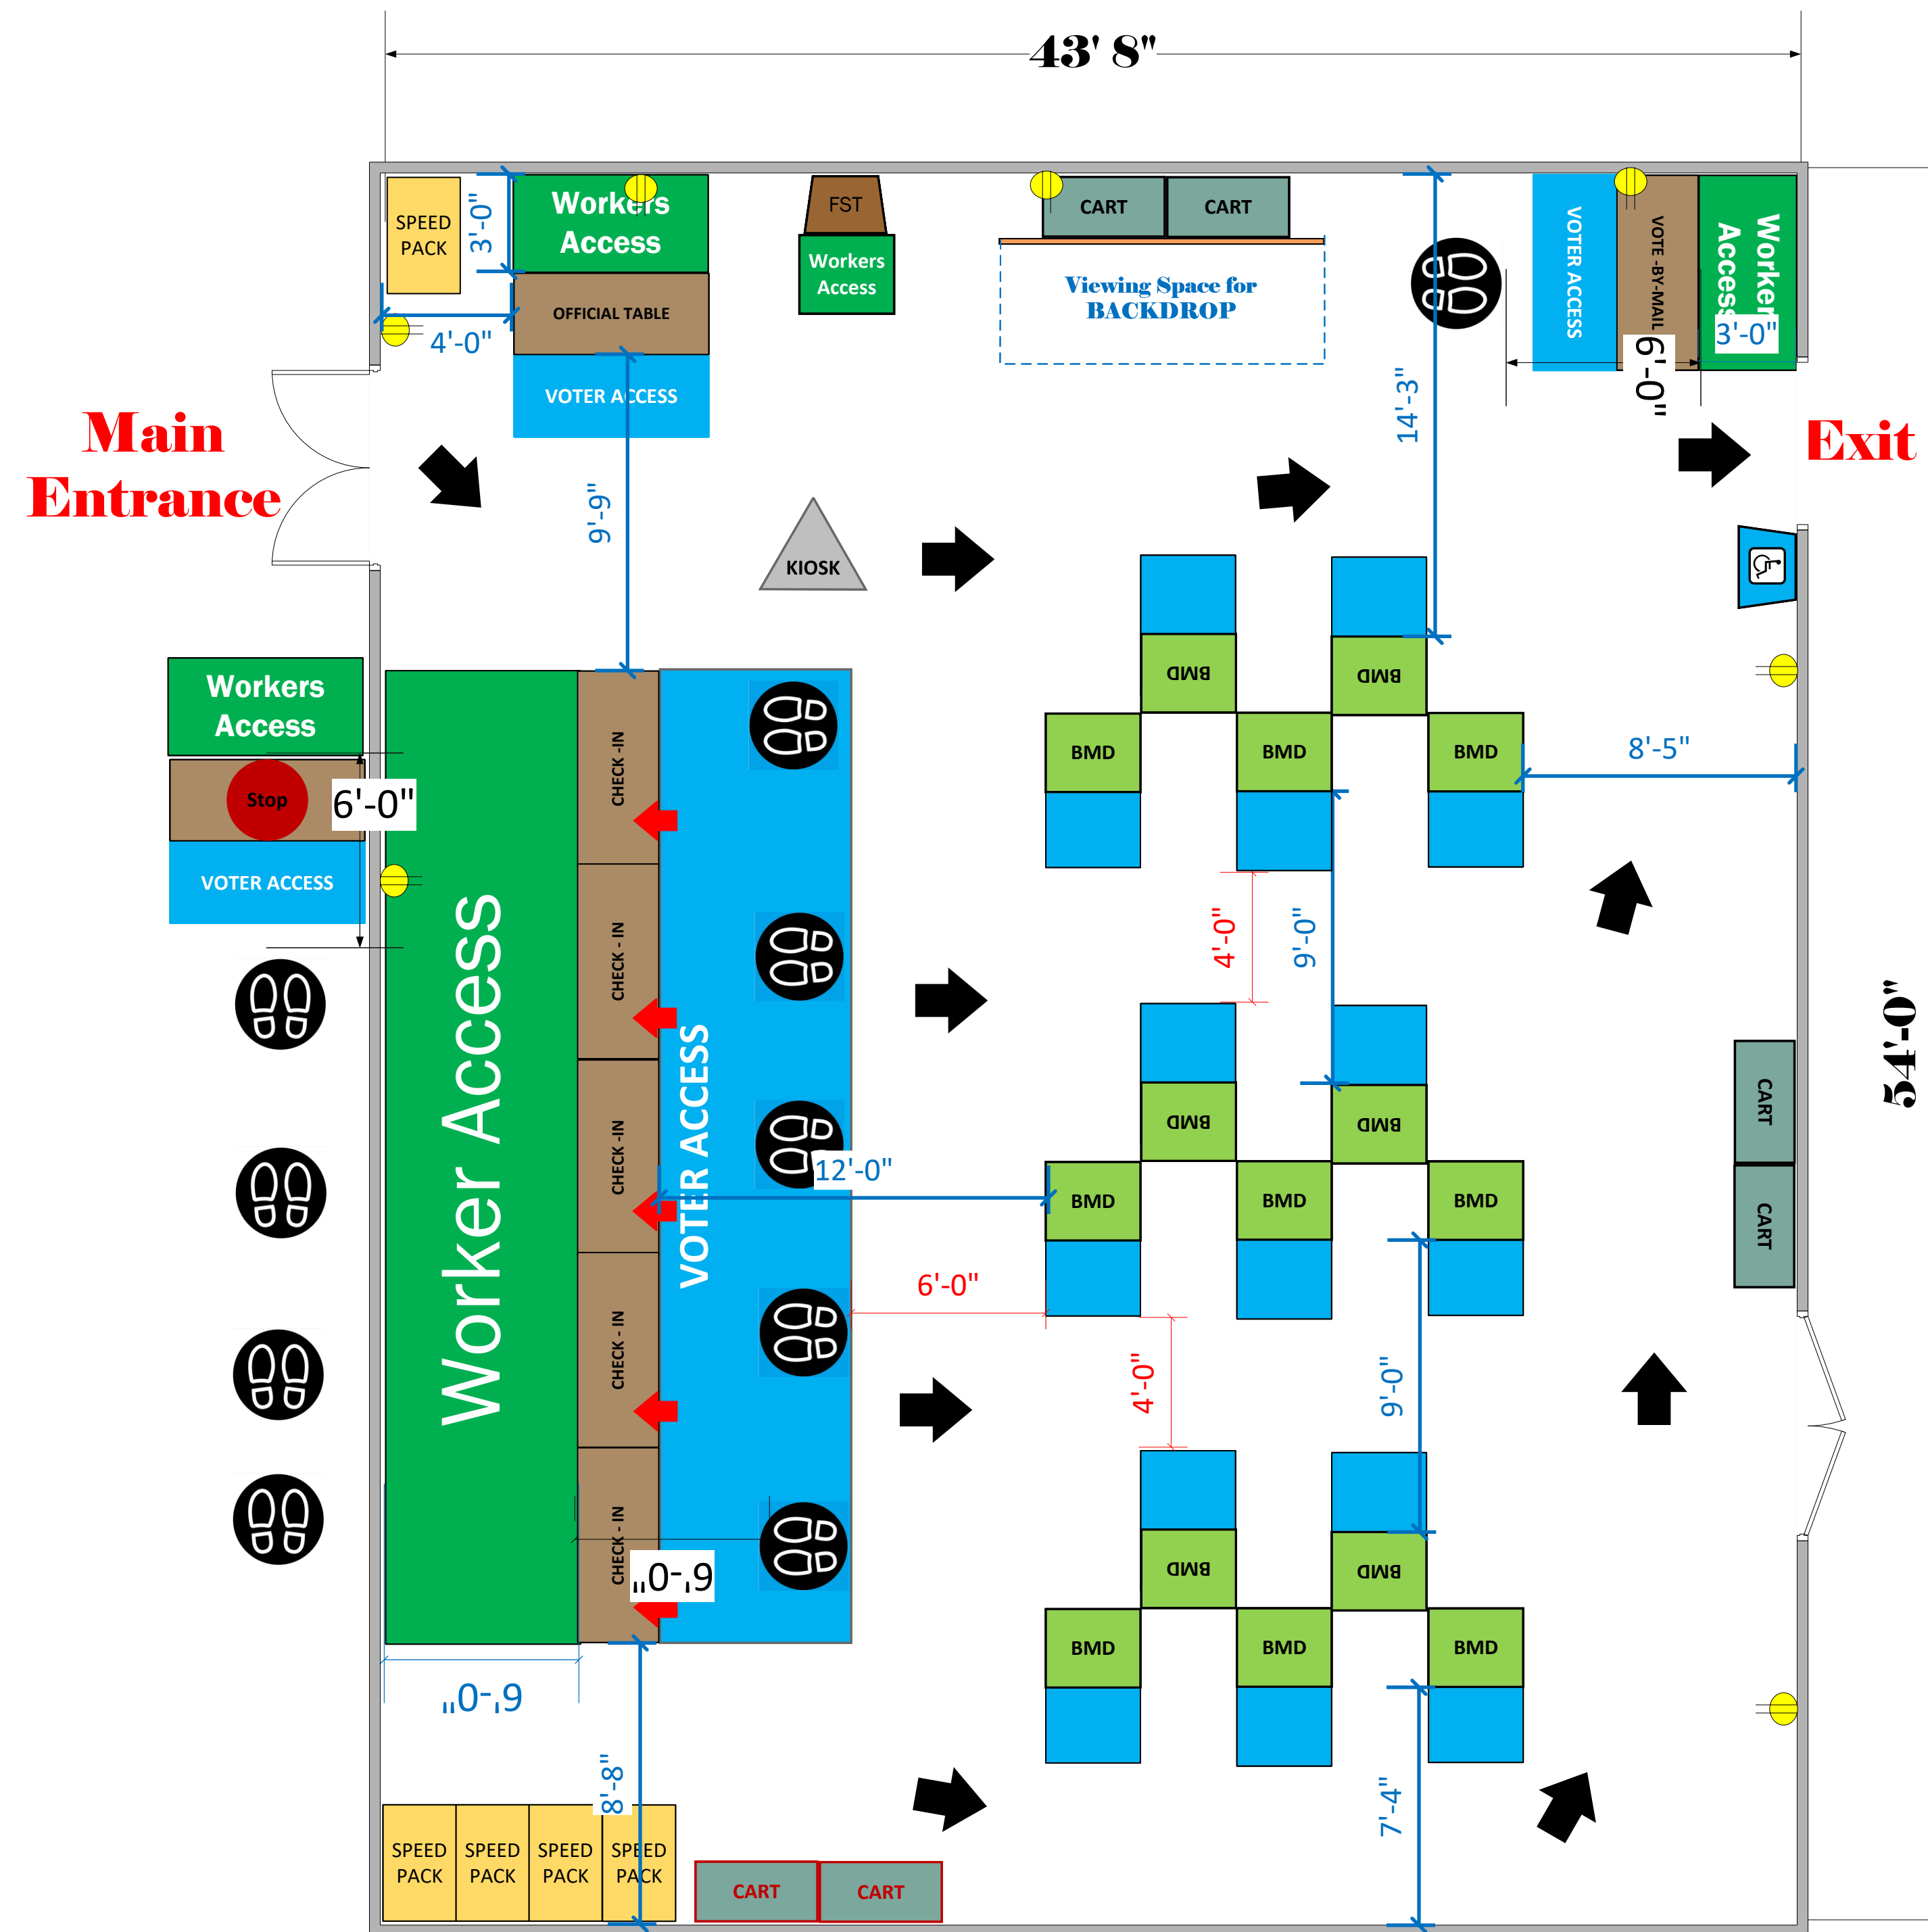

MPR

(2,322 Sq. Ft.)

LEGEND

Room Size	Dimension: 54' x 43'	Sq. Ft. 2,322'
EPB	Primary:	Secondary:
BMD	Total: 15	Actual:
Circuits	Total:	Usable:
Floor Decals		
BALLOT MARKING DEVICE		
CHECK IN TABLE		
BMD CART		
BACKDROP		
KIOSK		
POWER OUTLET		
PROTRUDING OBJECT		
ROUTER		
POWER CORDS		

TITLE
Higher Vision Church
VC ID# 14358

SCALE
 1: 48
 DRAWN BY
David Chaparro