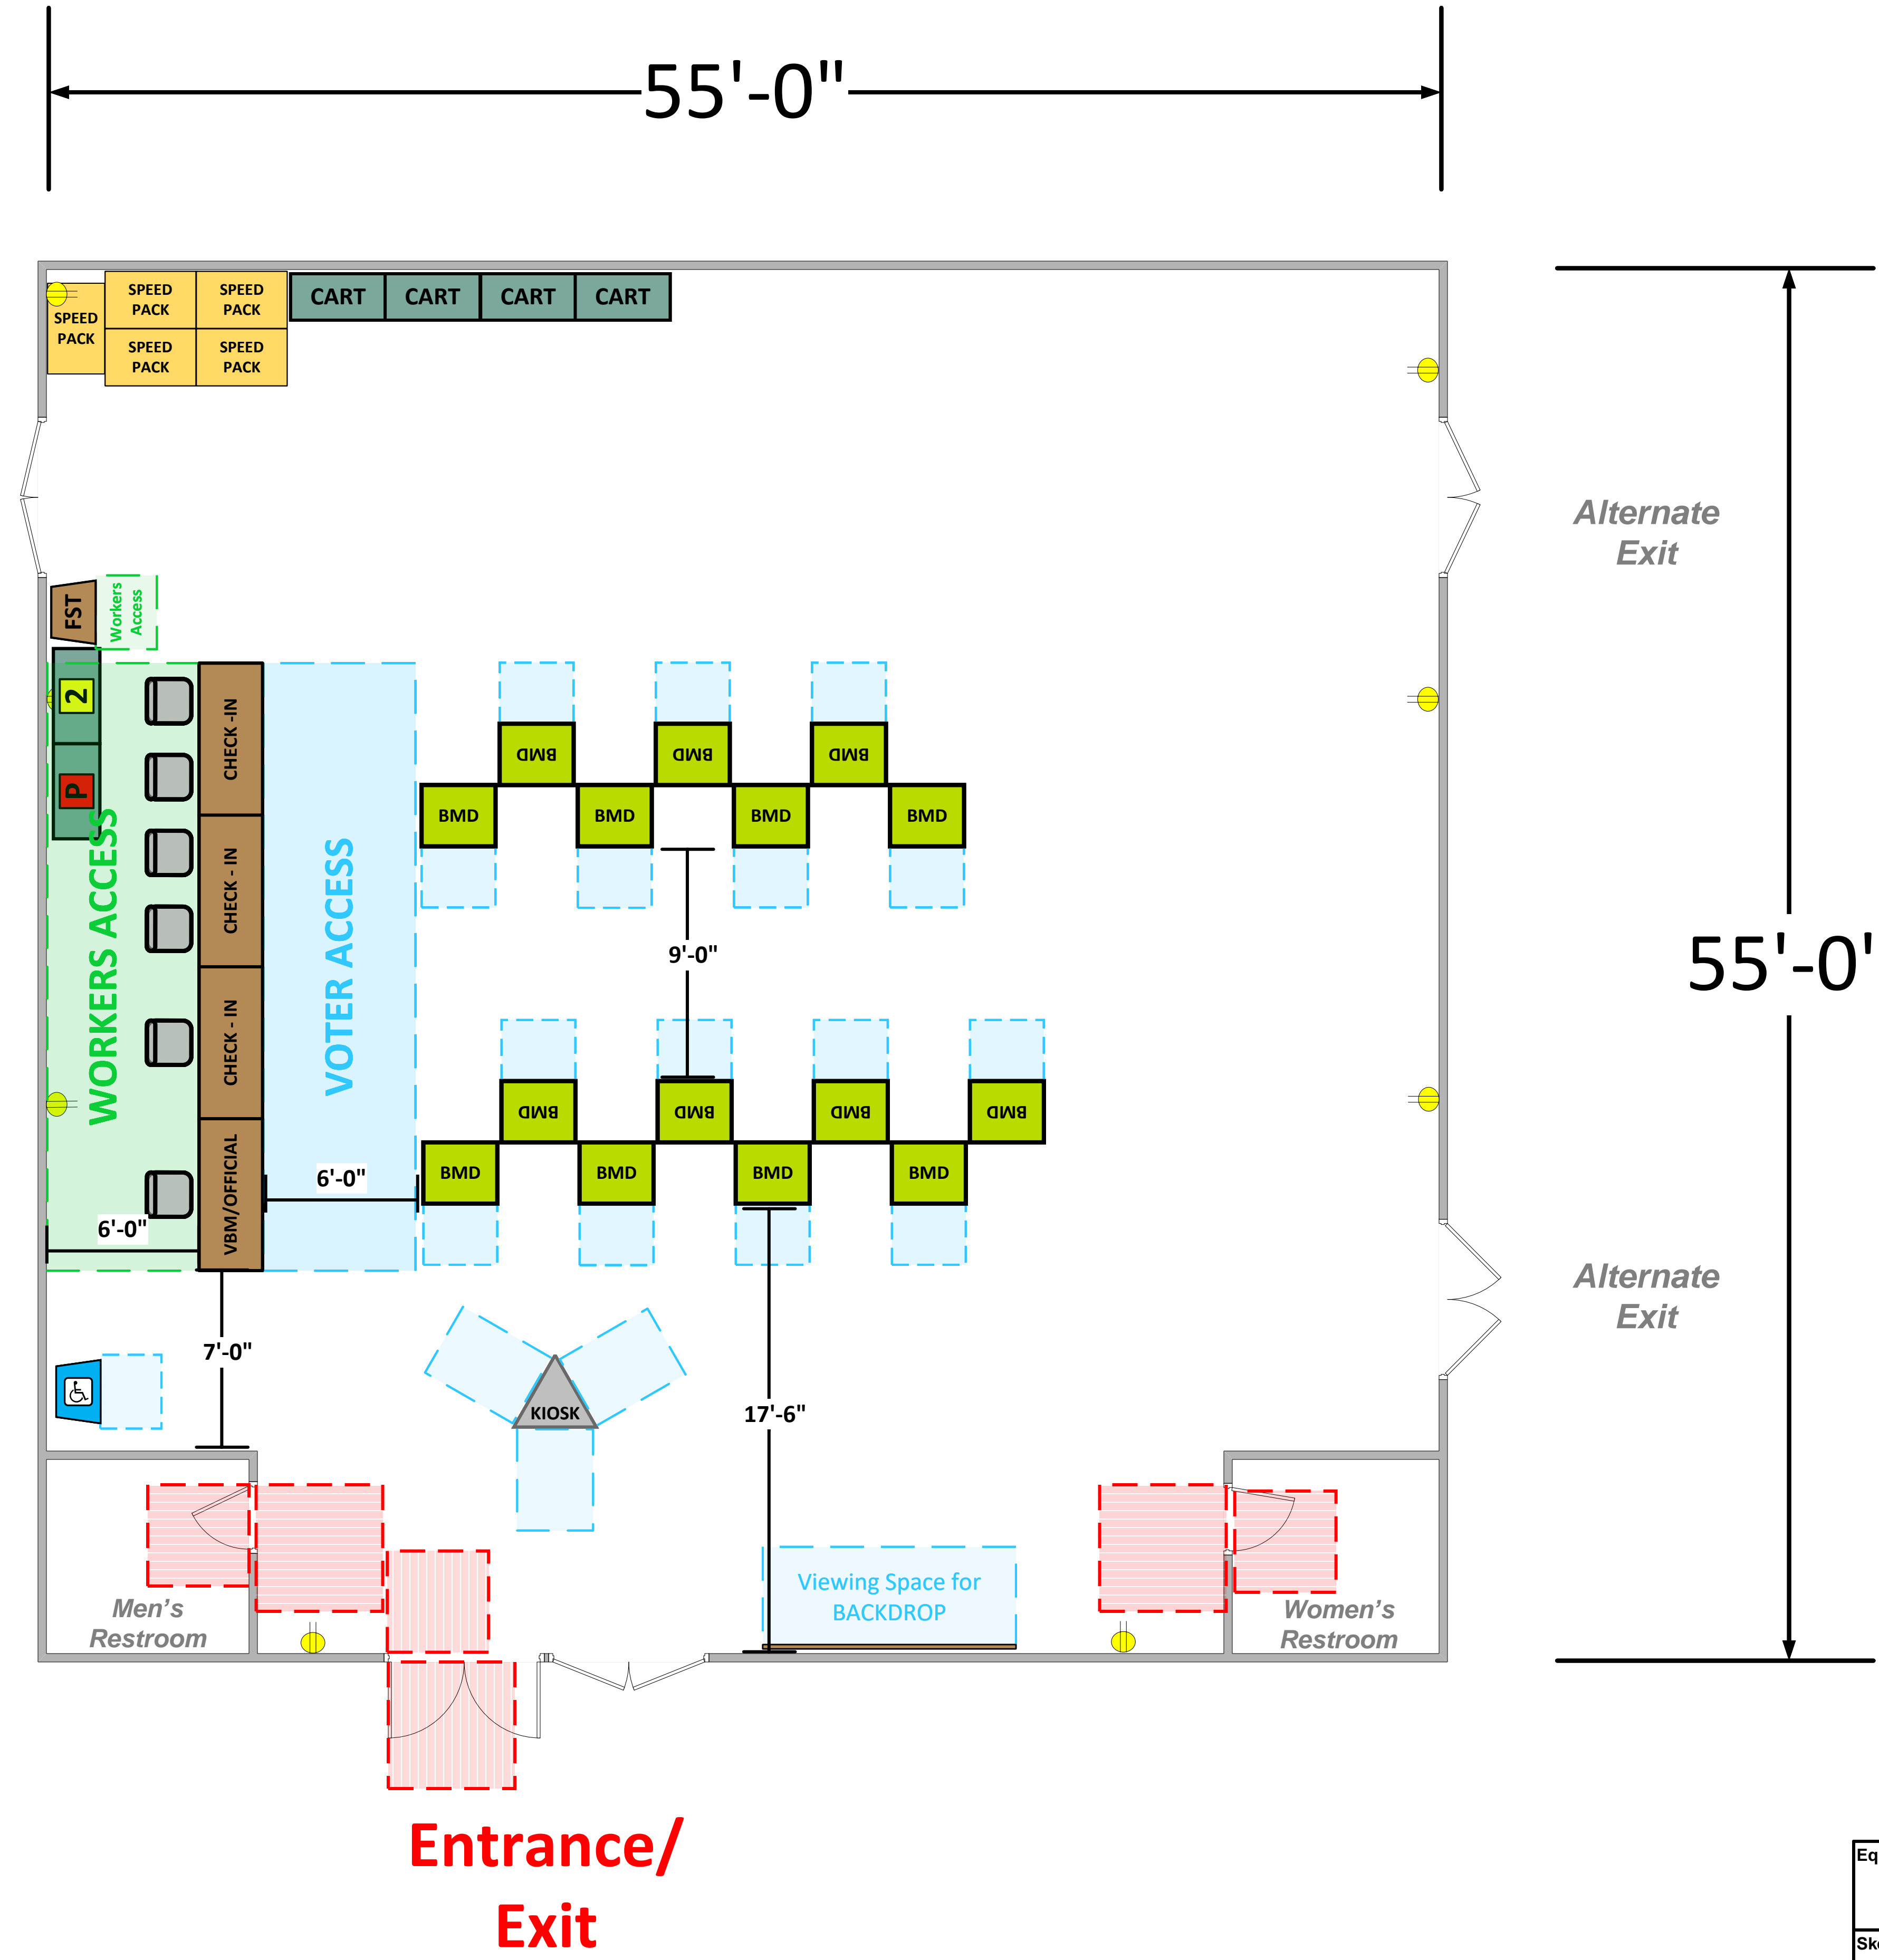

Multi Purpose Room (3,025 Usable Sq. Ft.)

LEGEND

Room Size	Dimension: 55' x 55'	Sq. Ft: 3025
Number of BMDs	15	
POWER OUTLET		
PROTRUDING OBJECT		
Do Not Block Area		

VCID 14367
Huerta Elementary School

Each chair at a CHECK-IN station equals one ePollbook

Equipment By: Ryan Rivas	Date: 01/21/24
Skeleton Drawn By: Scott Taylor	Date: 12/29/23
Scale: 1/4" inches = 1' Ft.	