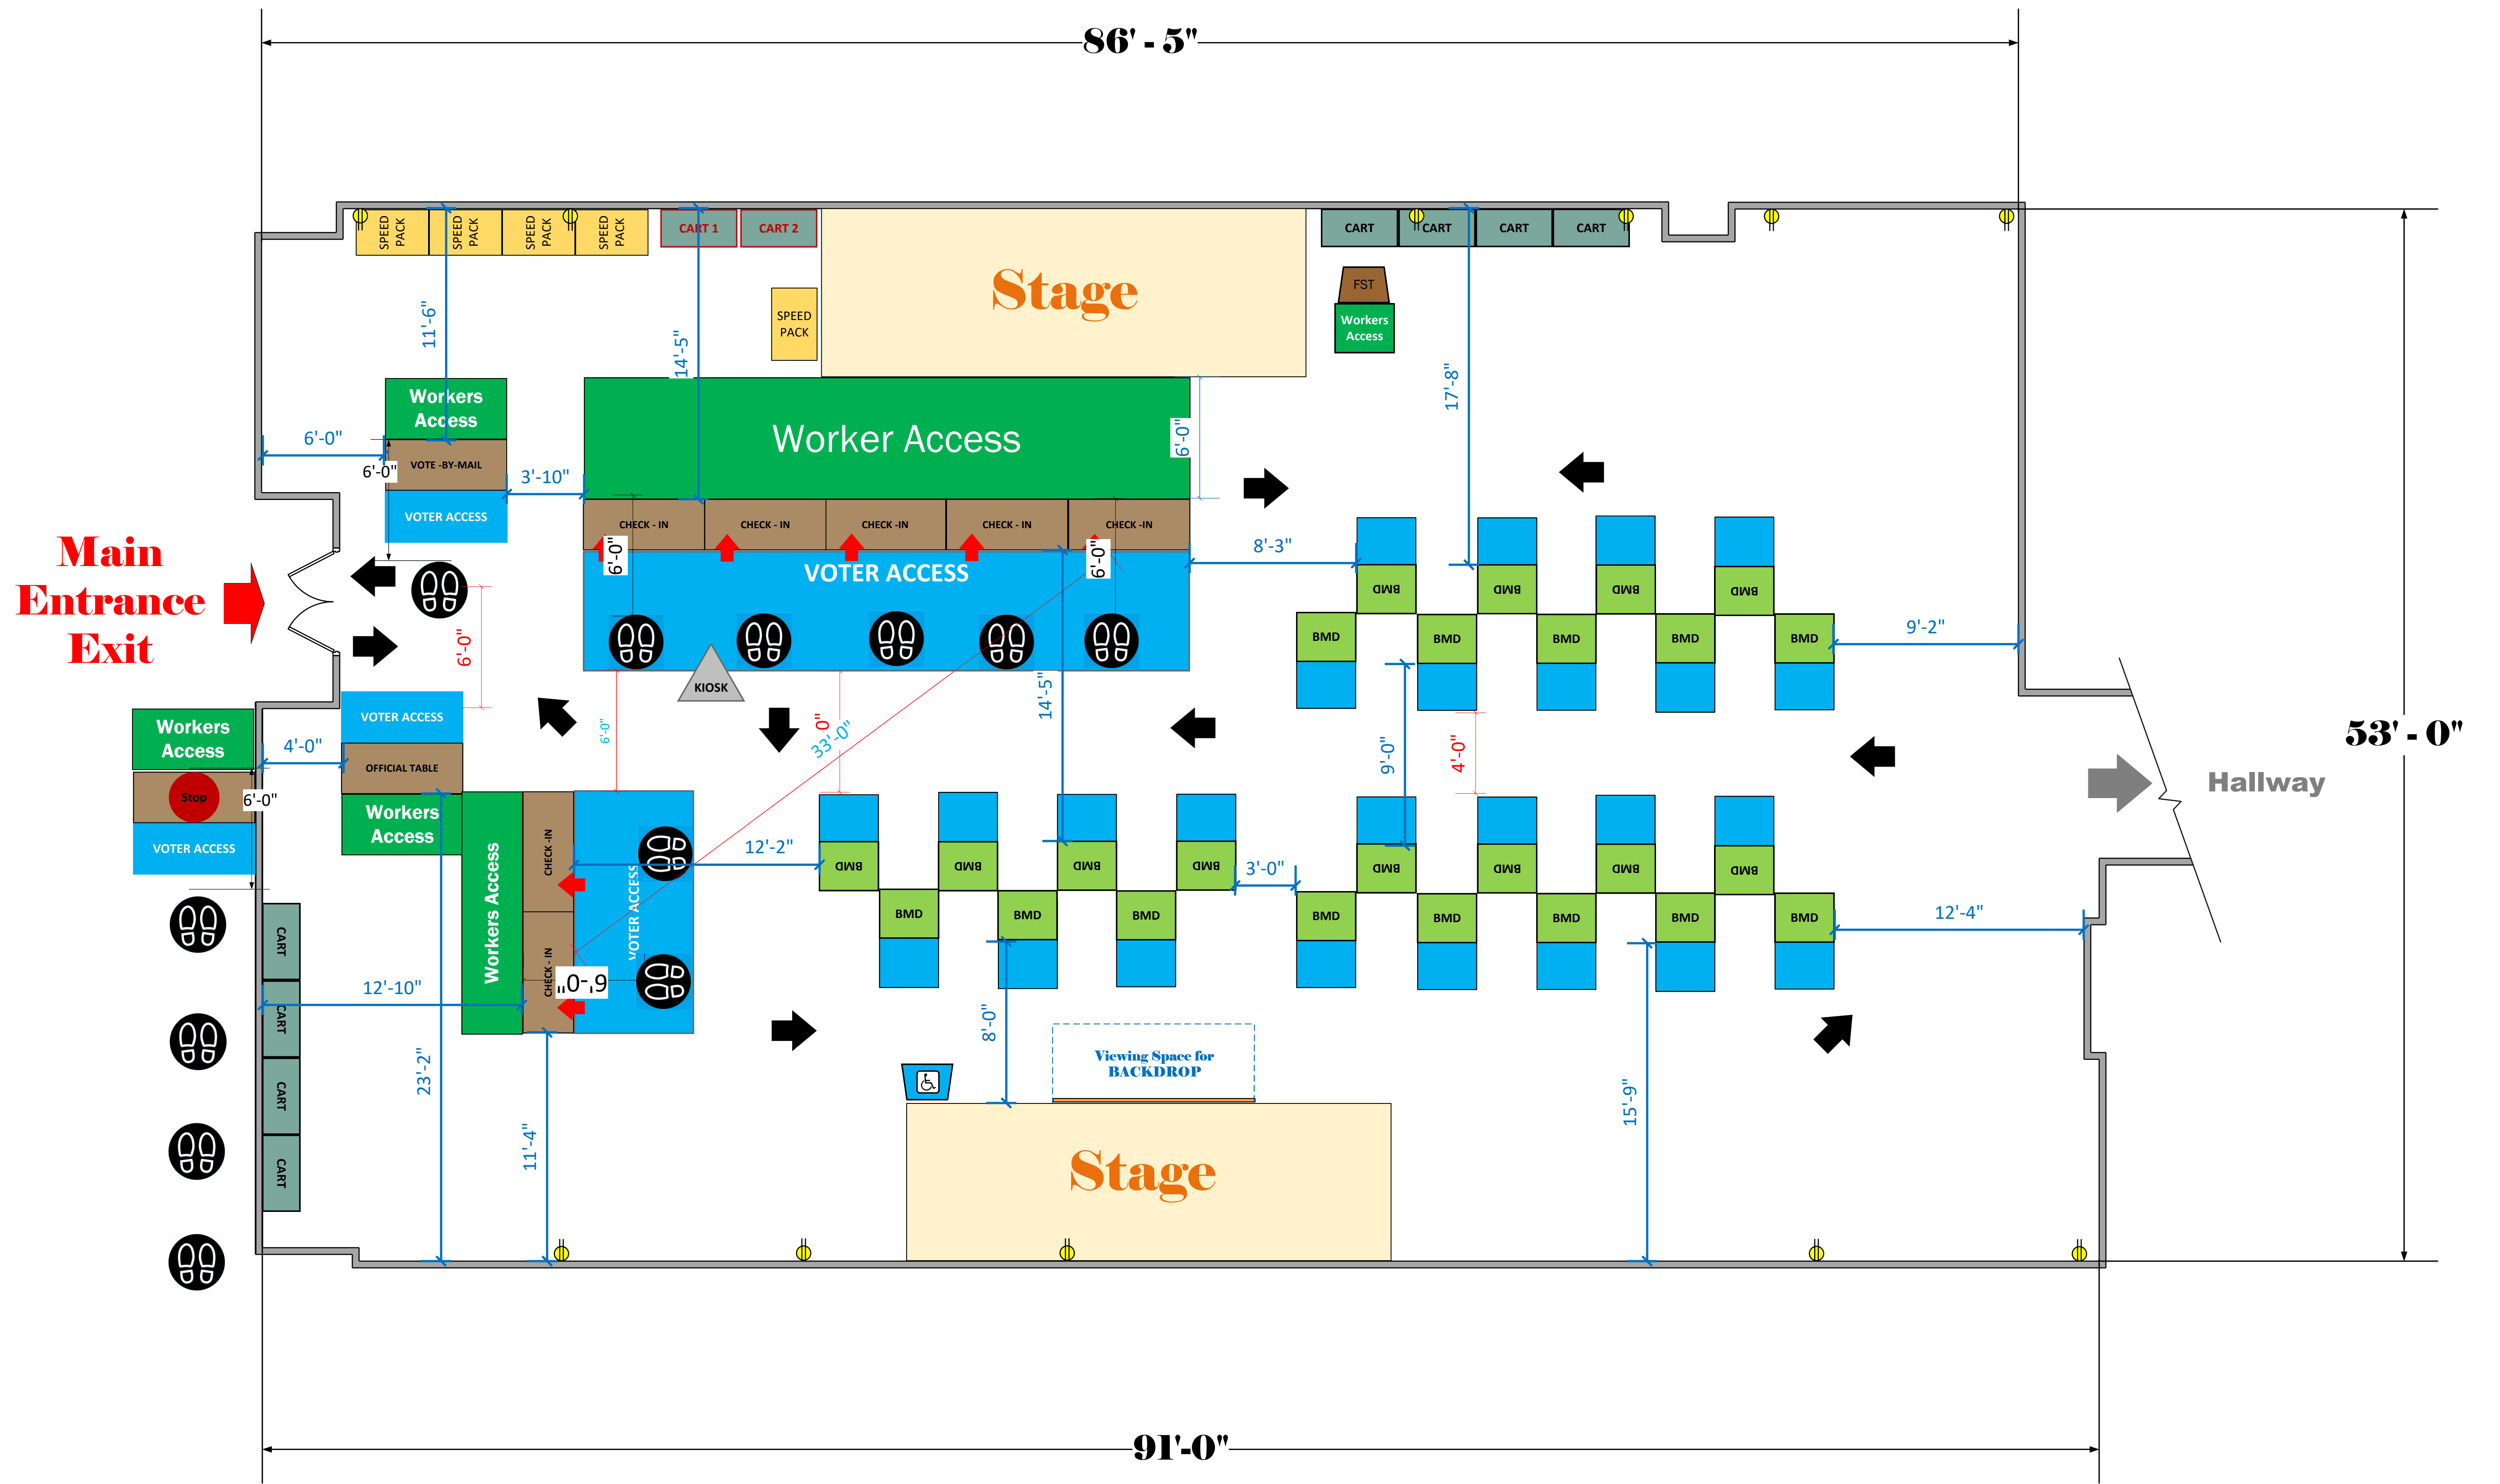

# Banquet Hall

(4,558 Sq. Ft.)

### LEGEND

Room Size	Dimension: 86' x 53'	Sq. Ft: 4,558'
EPB	Primary:	Secondary:
BMD	Total: 25	Actual:
Circuits	Total:	Usable:
Floor Decals		
BALLOT MARKING DEVICE		
CHECK IN TABLE		
BMD CART		
BACKDROP		
KIOSK		
POWER OUTLET		
PROTRUDING OBJECT		
ROUTER		
POWER CORDS		

TITLE  
**Latin Paradise Banquet Hall**  
**VC ID# 14386**

SCALE  
1: 48  
DRAWN BY  
**David Chaparro**