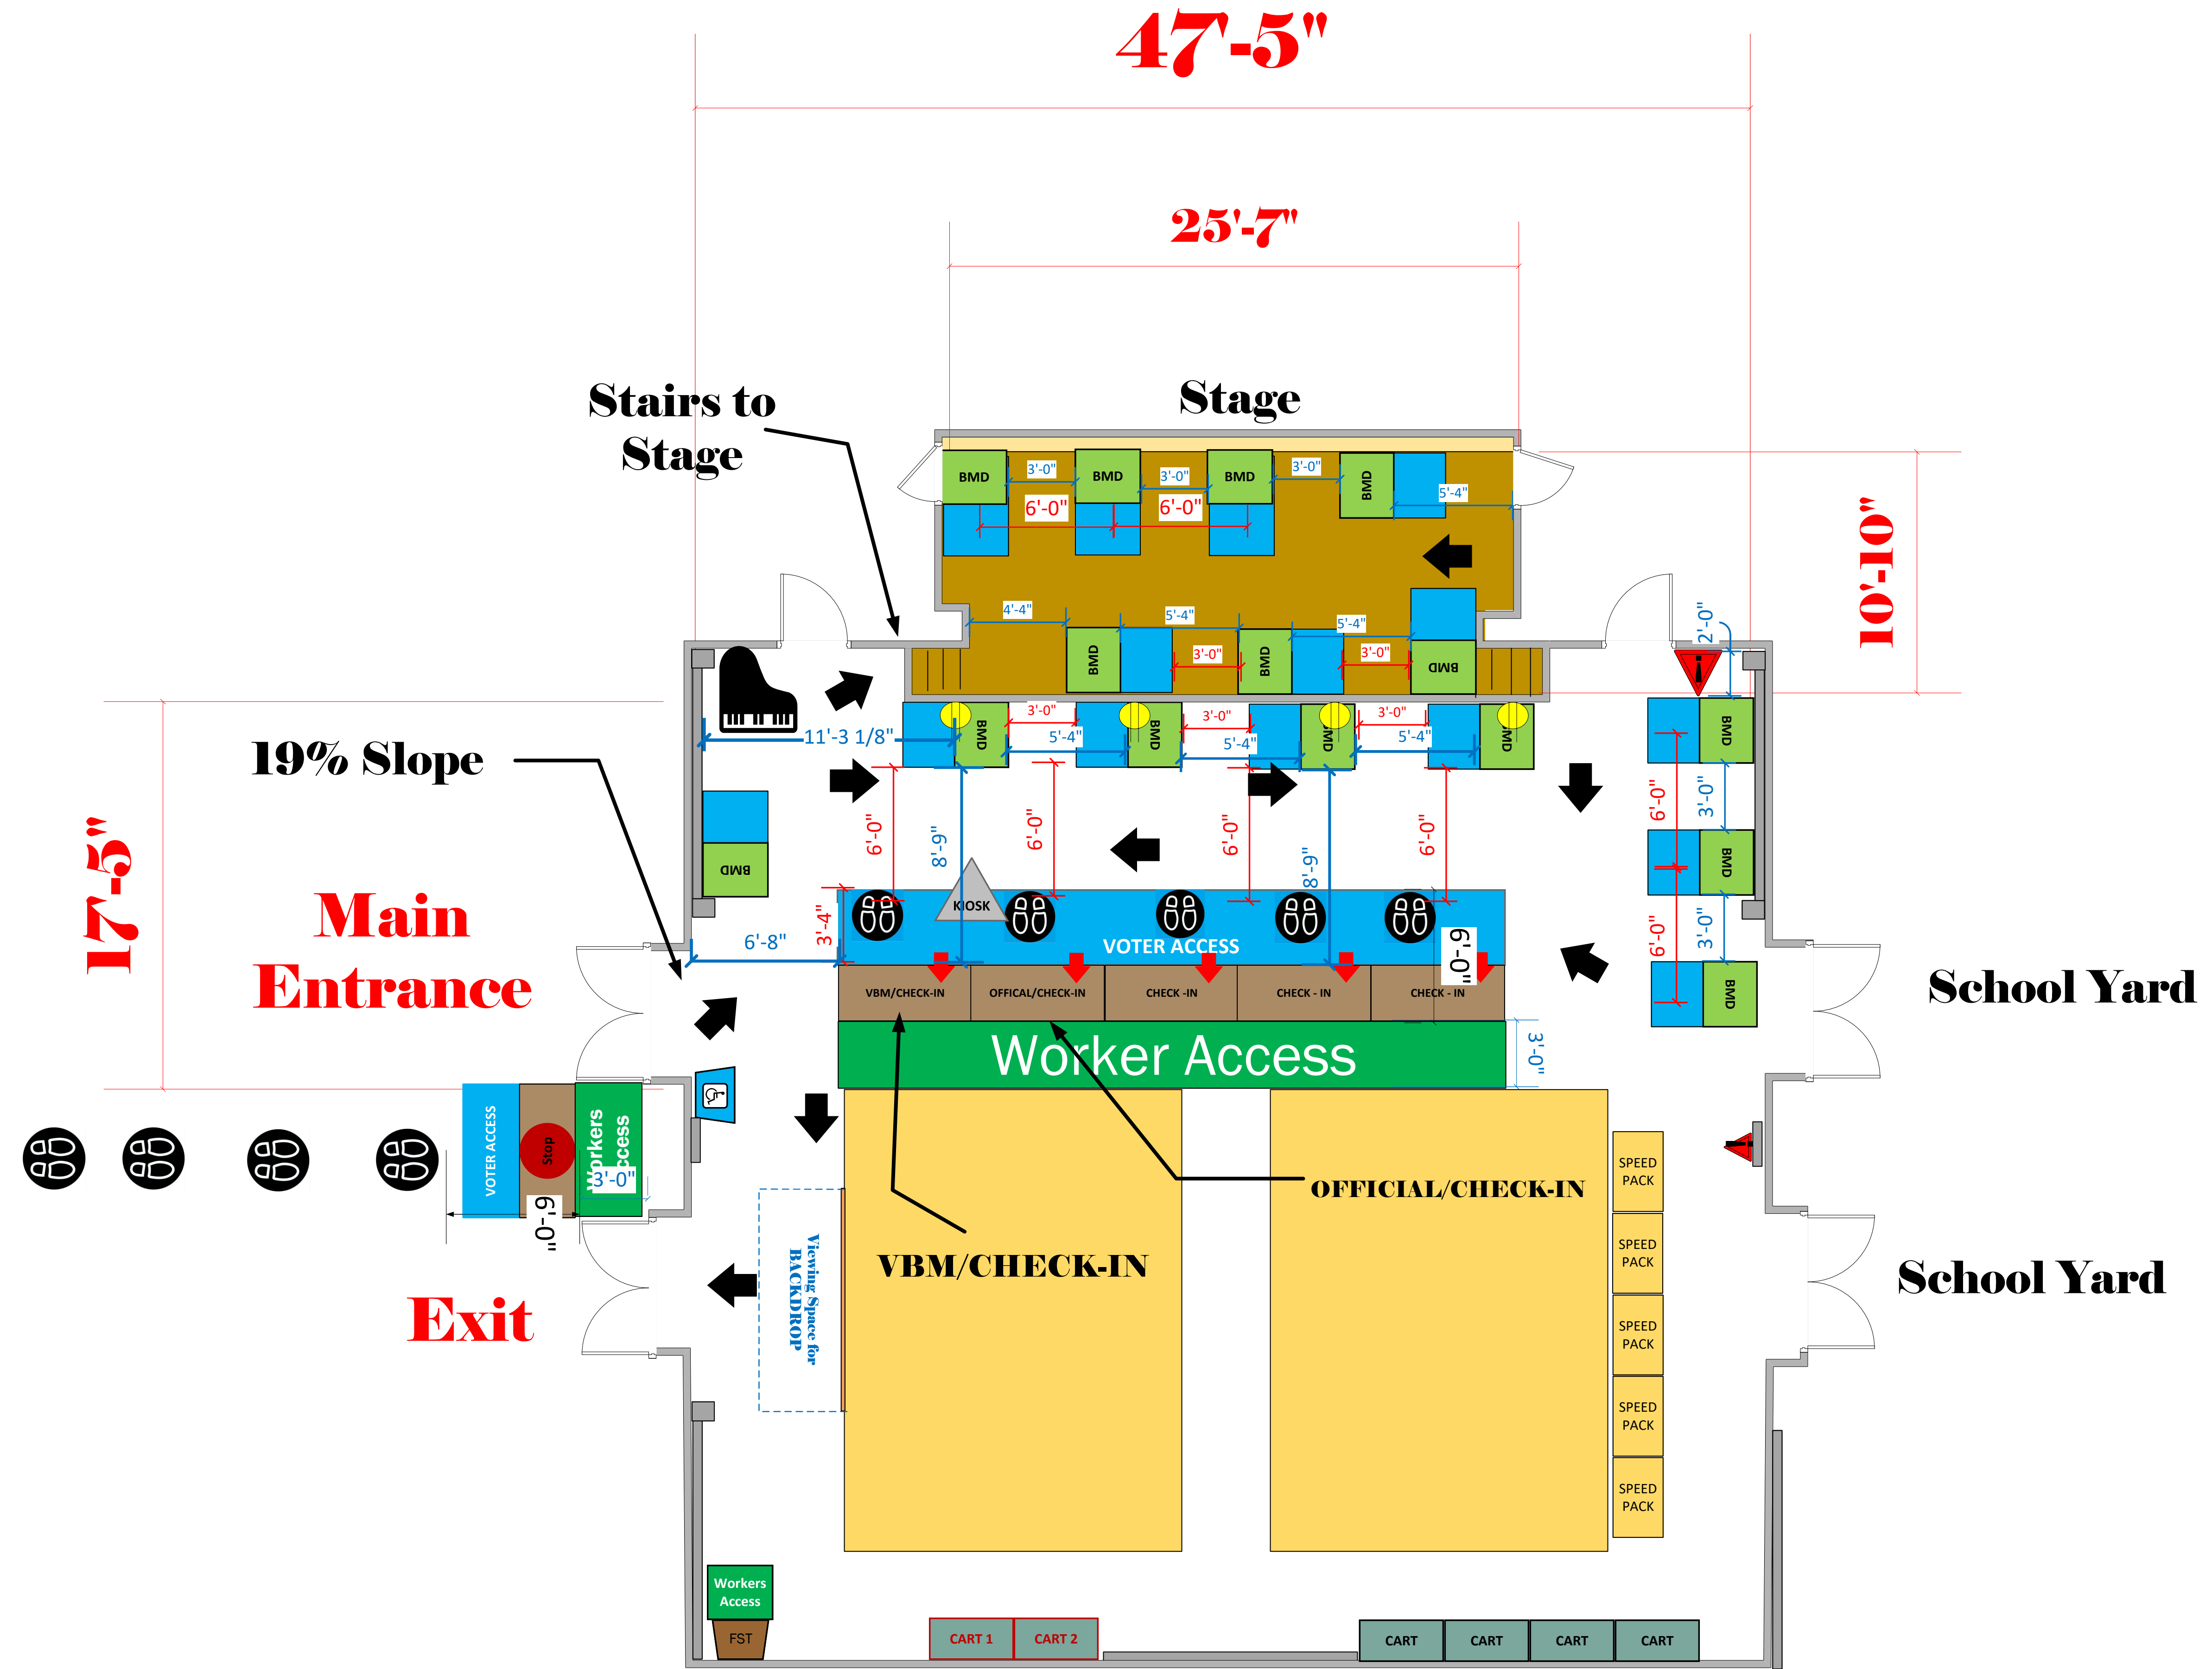

Auditorium (799 Sq Ft) Stage (299 Sq Ft)

LEGEND

Room Size	Dimension:	Sq. Ft:	1098
EPB	Primary:	Secondary:	
BMD	Total: 15	Actual: 15	
Circuits	Total:	Usable:	
Floor Decals			
BALLOT MARKING DEVICE			
CHECK IN TABLE			
BMD CART			
BACKDROP			
KIOSK			
POWER OUTLET			
PROTRUDING OBJECT			
ROUTER			
POWER CORDS			

TITLE
Leland Street Elementary
VC ID # 14388

SCALE	1:48
DRAWN BY	Ryan Rivas