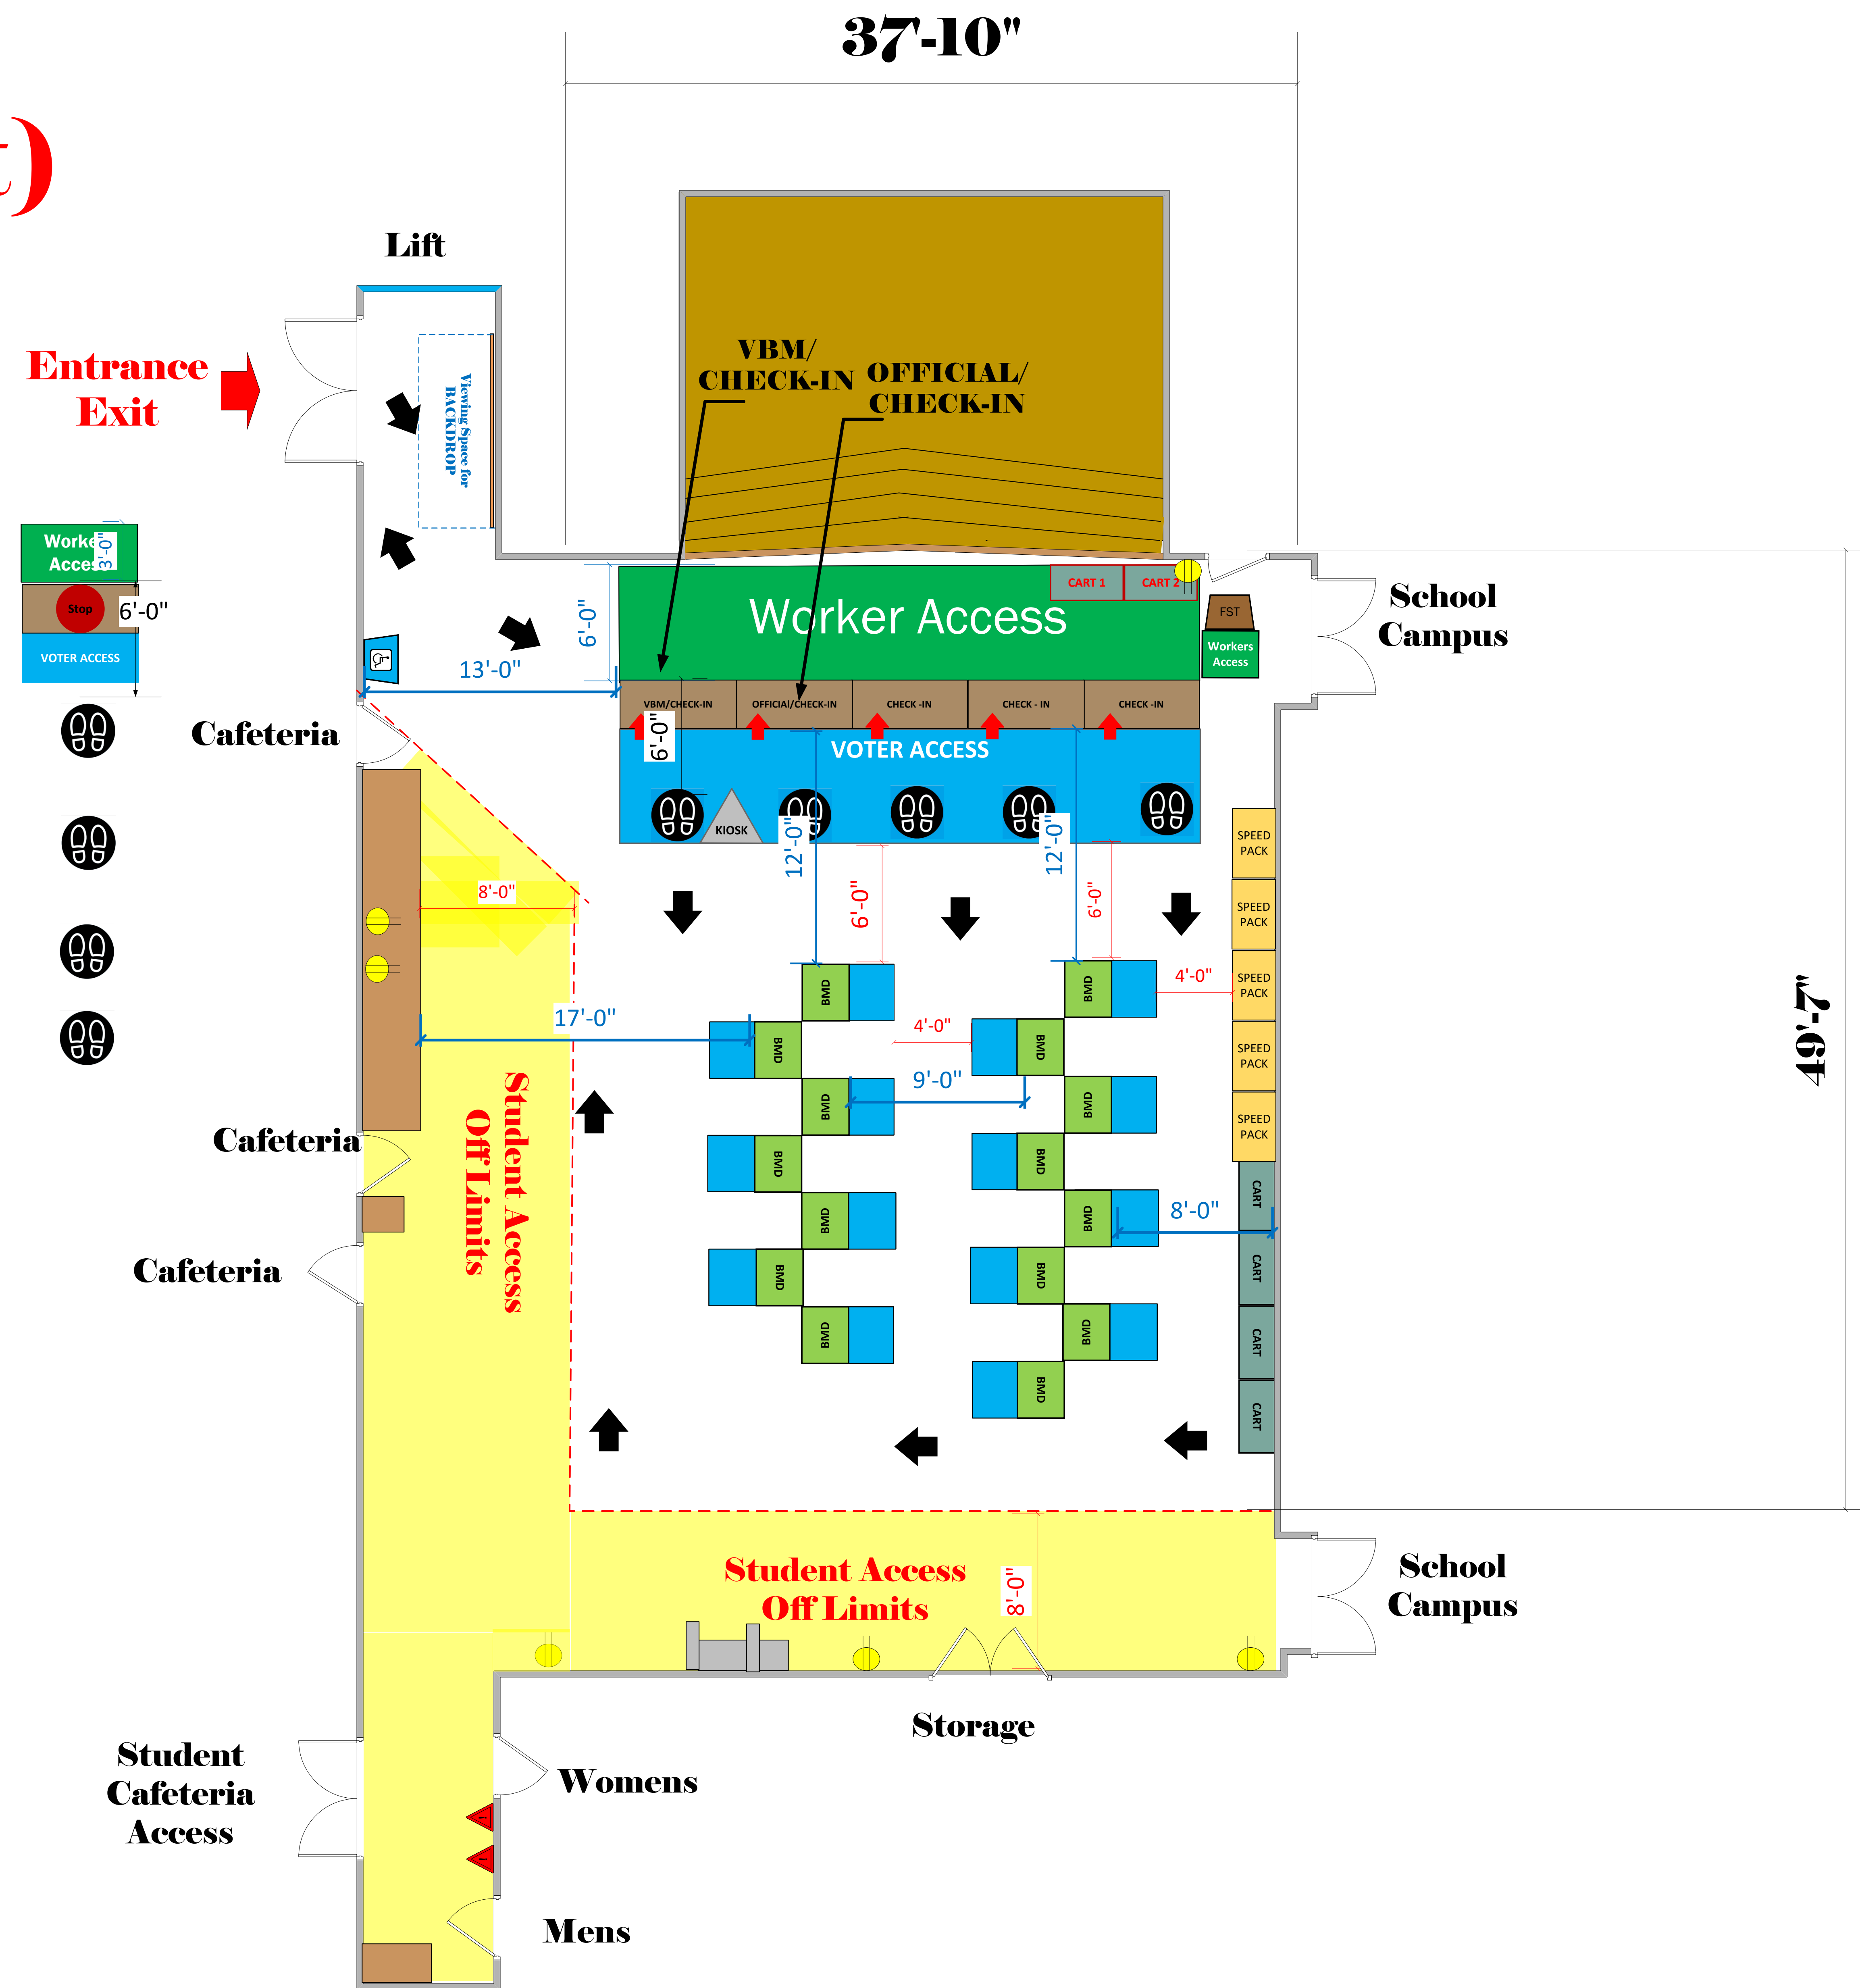

Cafeteria (1,862 Sq Ft)

LEGEND

Room Size	Dimension: 37'x49'	Sq. Ft: 1862
EPB	Primary:	Secondary:
BMD	Total: 15	Actual: 15
Circuits	Total:	Usable:
Floor Decals		
BALLOT MARKING DEVICE		
CHECK IN TABLE		
BMD CART		
BACKDROP		
KIOSK		
POWER OUTLET		
PROTRUDING OBJECT		
ROUTER		
POWER CORDS		

Mesa Robles School
VC ID # 14407

1:48

DRAWN BY

Ryan Rivas