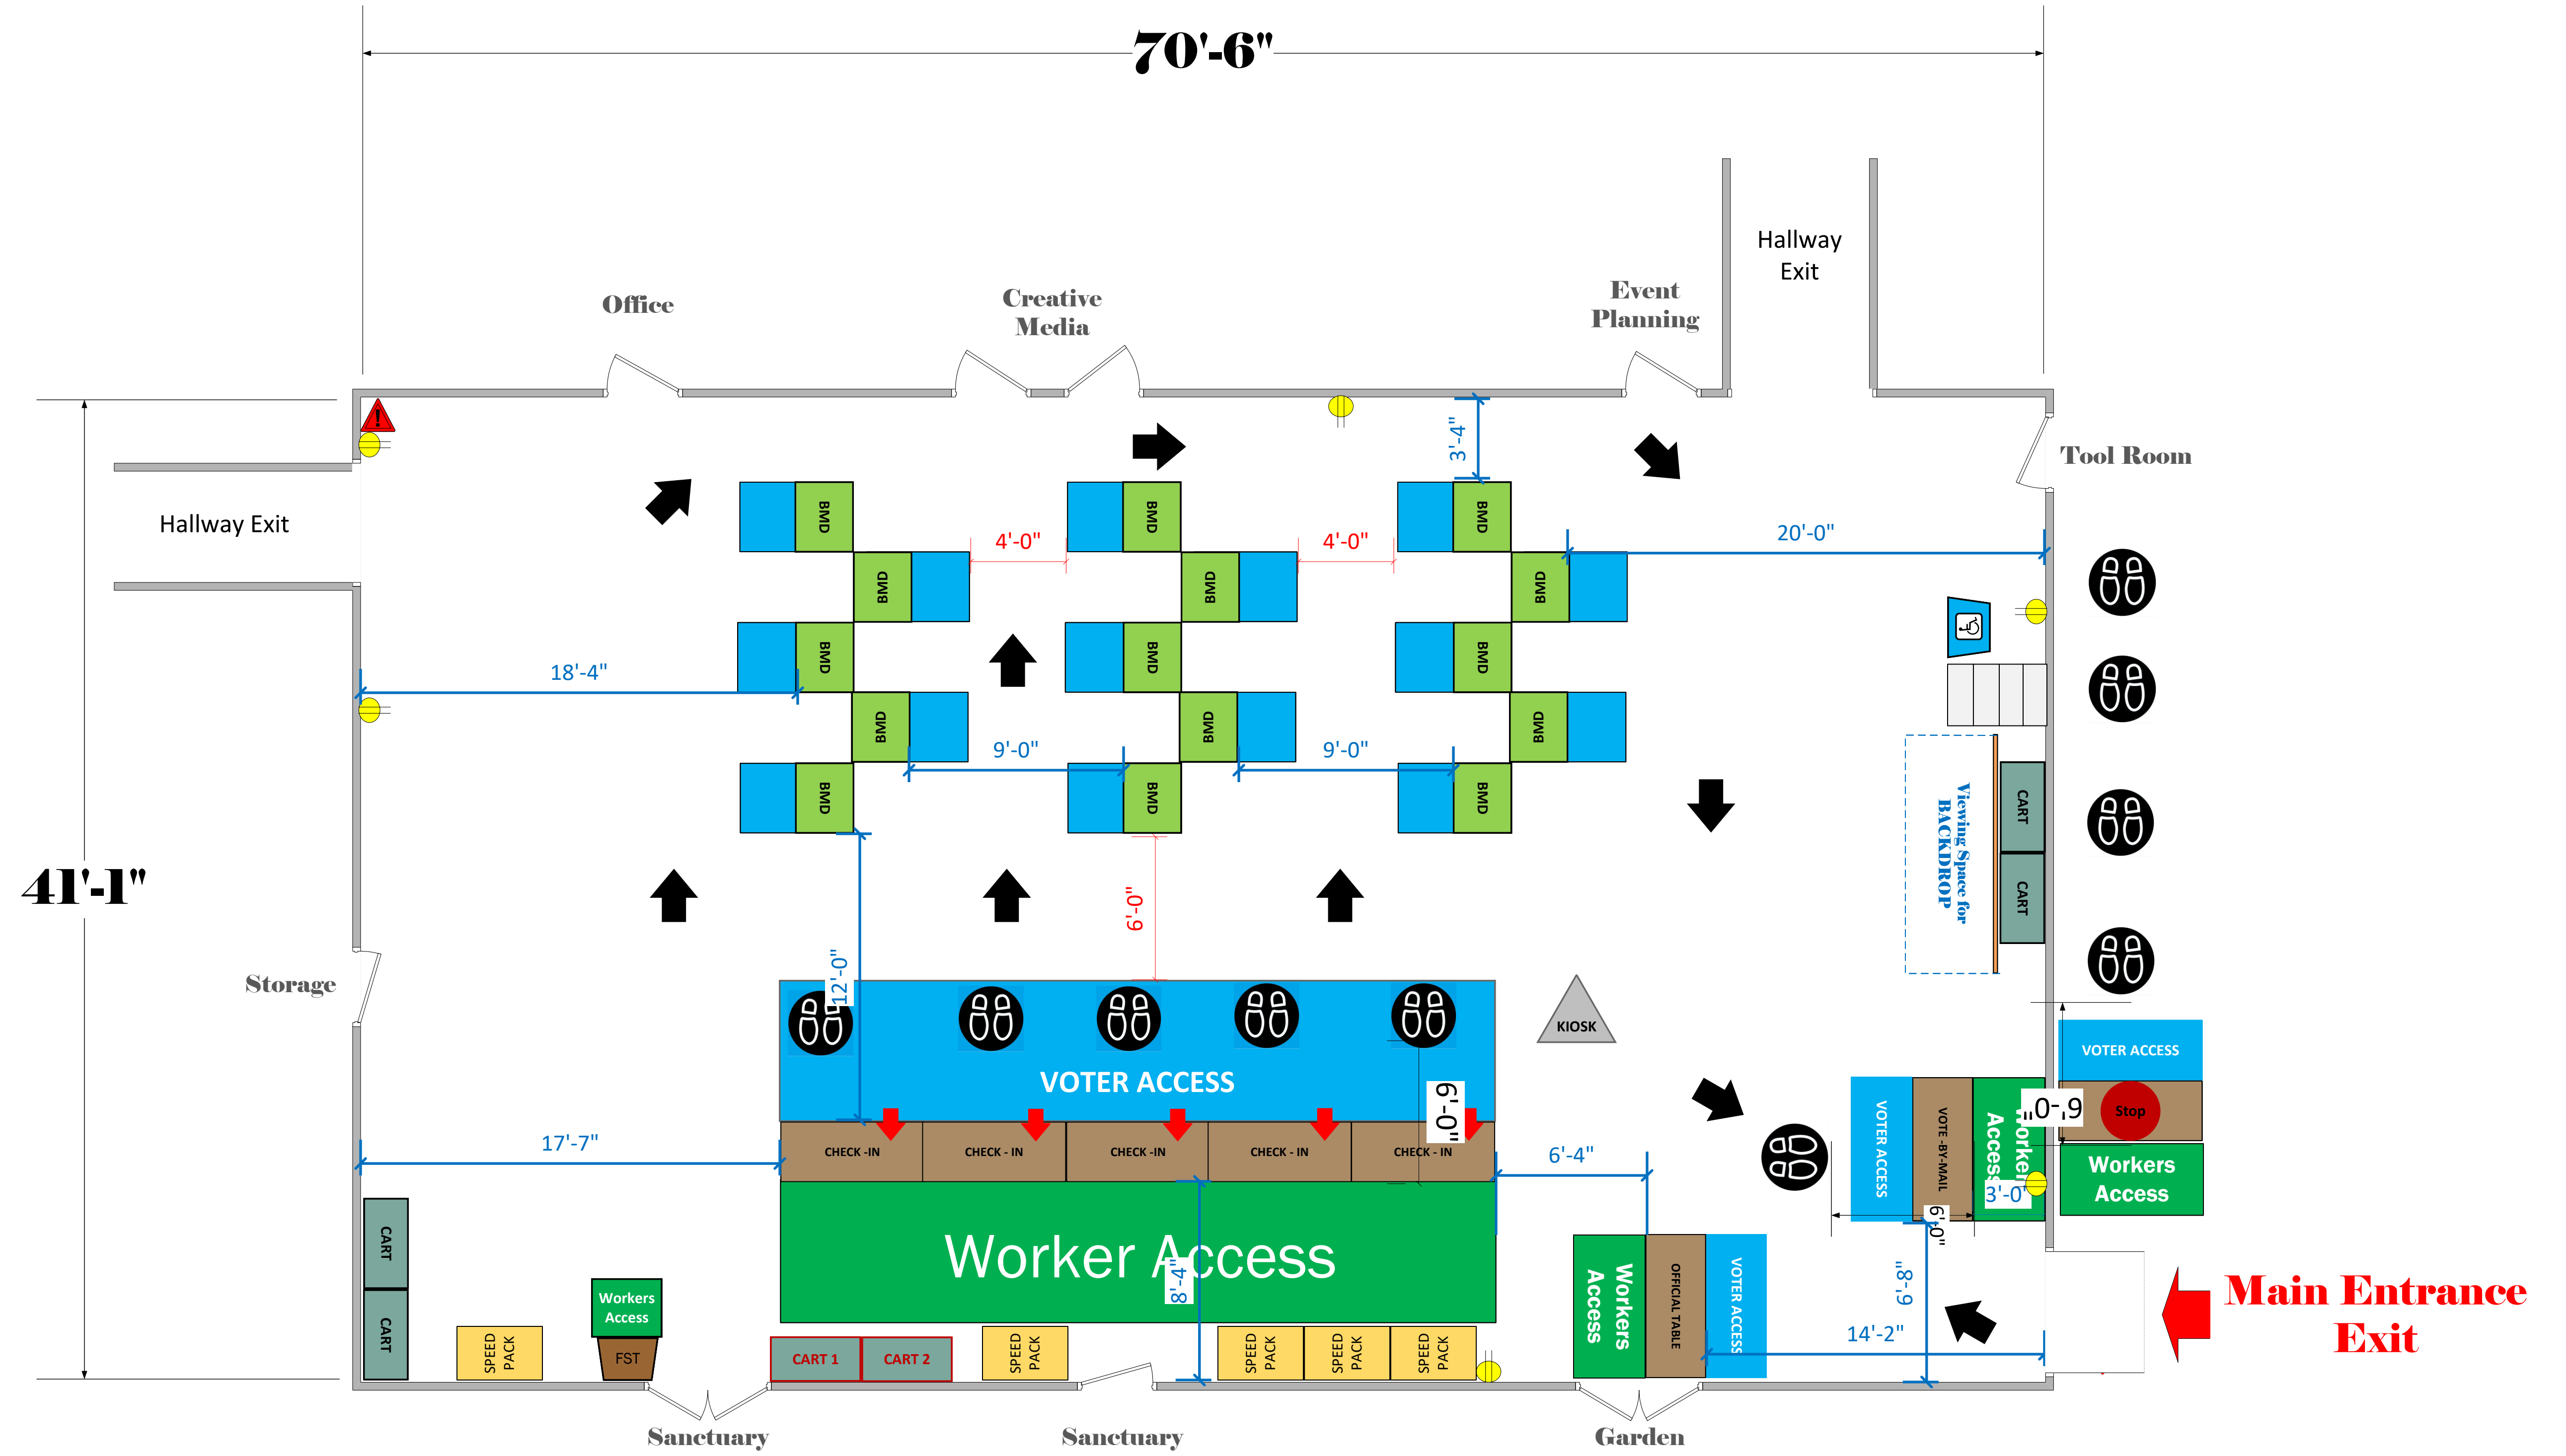

Gymnasium (2,896 Sq. Ft.)

LEGEND

Room Size	Dimension: 70'6" x 41'1"	Sq. Ft: 2,896'
EPB	Primary:	Secondary:
BMD	Total: 15	Actual:
Circuits	Total:	Usable:
Floor Decals	⊗	
BALLOT MARKING DEVICE	BMD	
CHECK IN TABLE	CHECK - IN	
BMD CART	CART	
BACKDROP	Viewing Space for BACKDROP	
KIOSK	KIOSK	
POWER OUTLET	⊕ ⊙ ⊖	
PROTRUDING OBJECT	⚠	
ROUTER	R	
POWER CORDS	- - - - -	

TITLE
Mission City Church
VC ID# 14408

SCALE
1: 48
DRAWN BY
David Chaparro