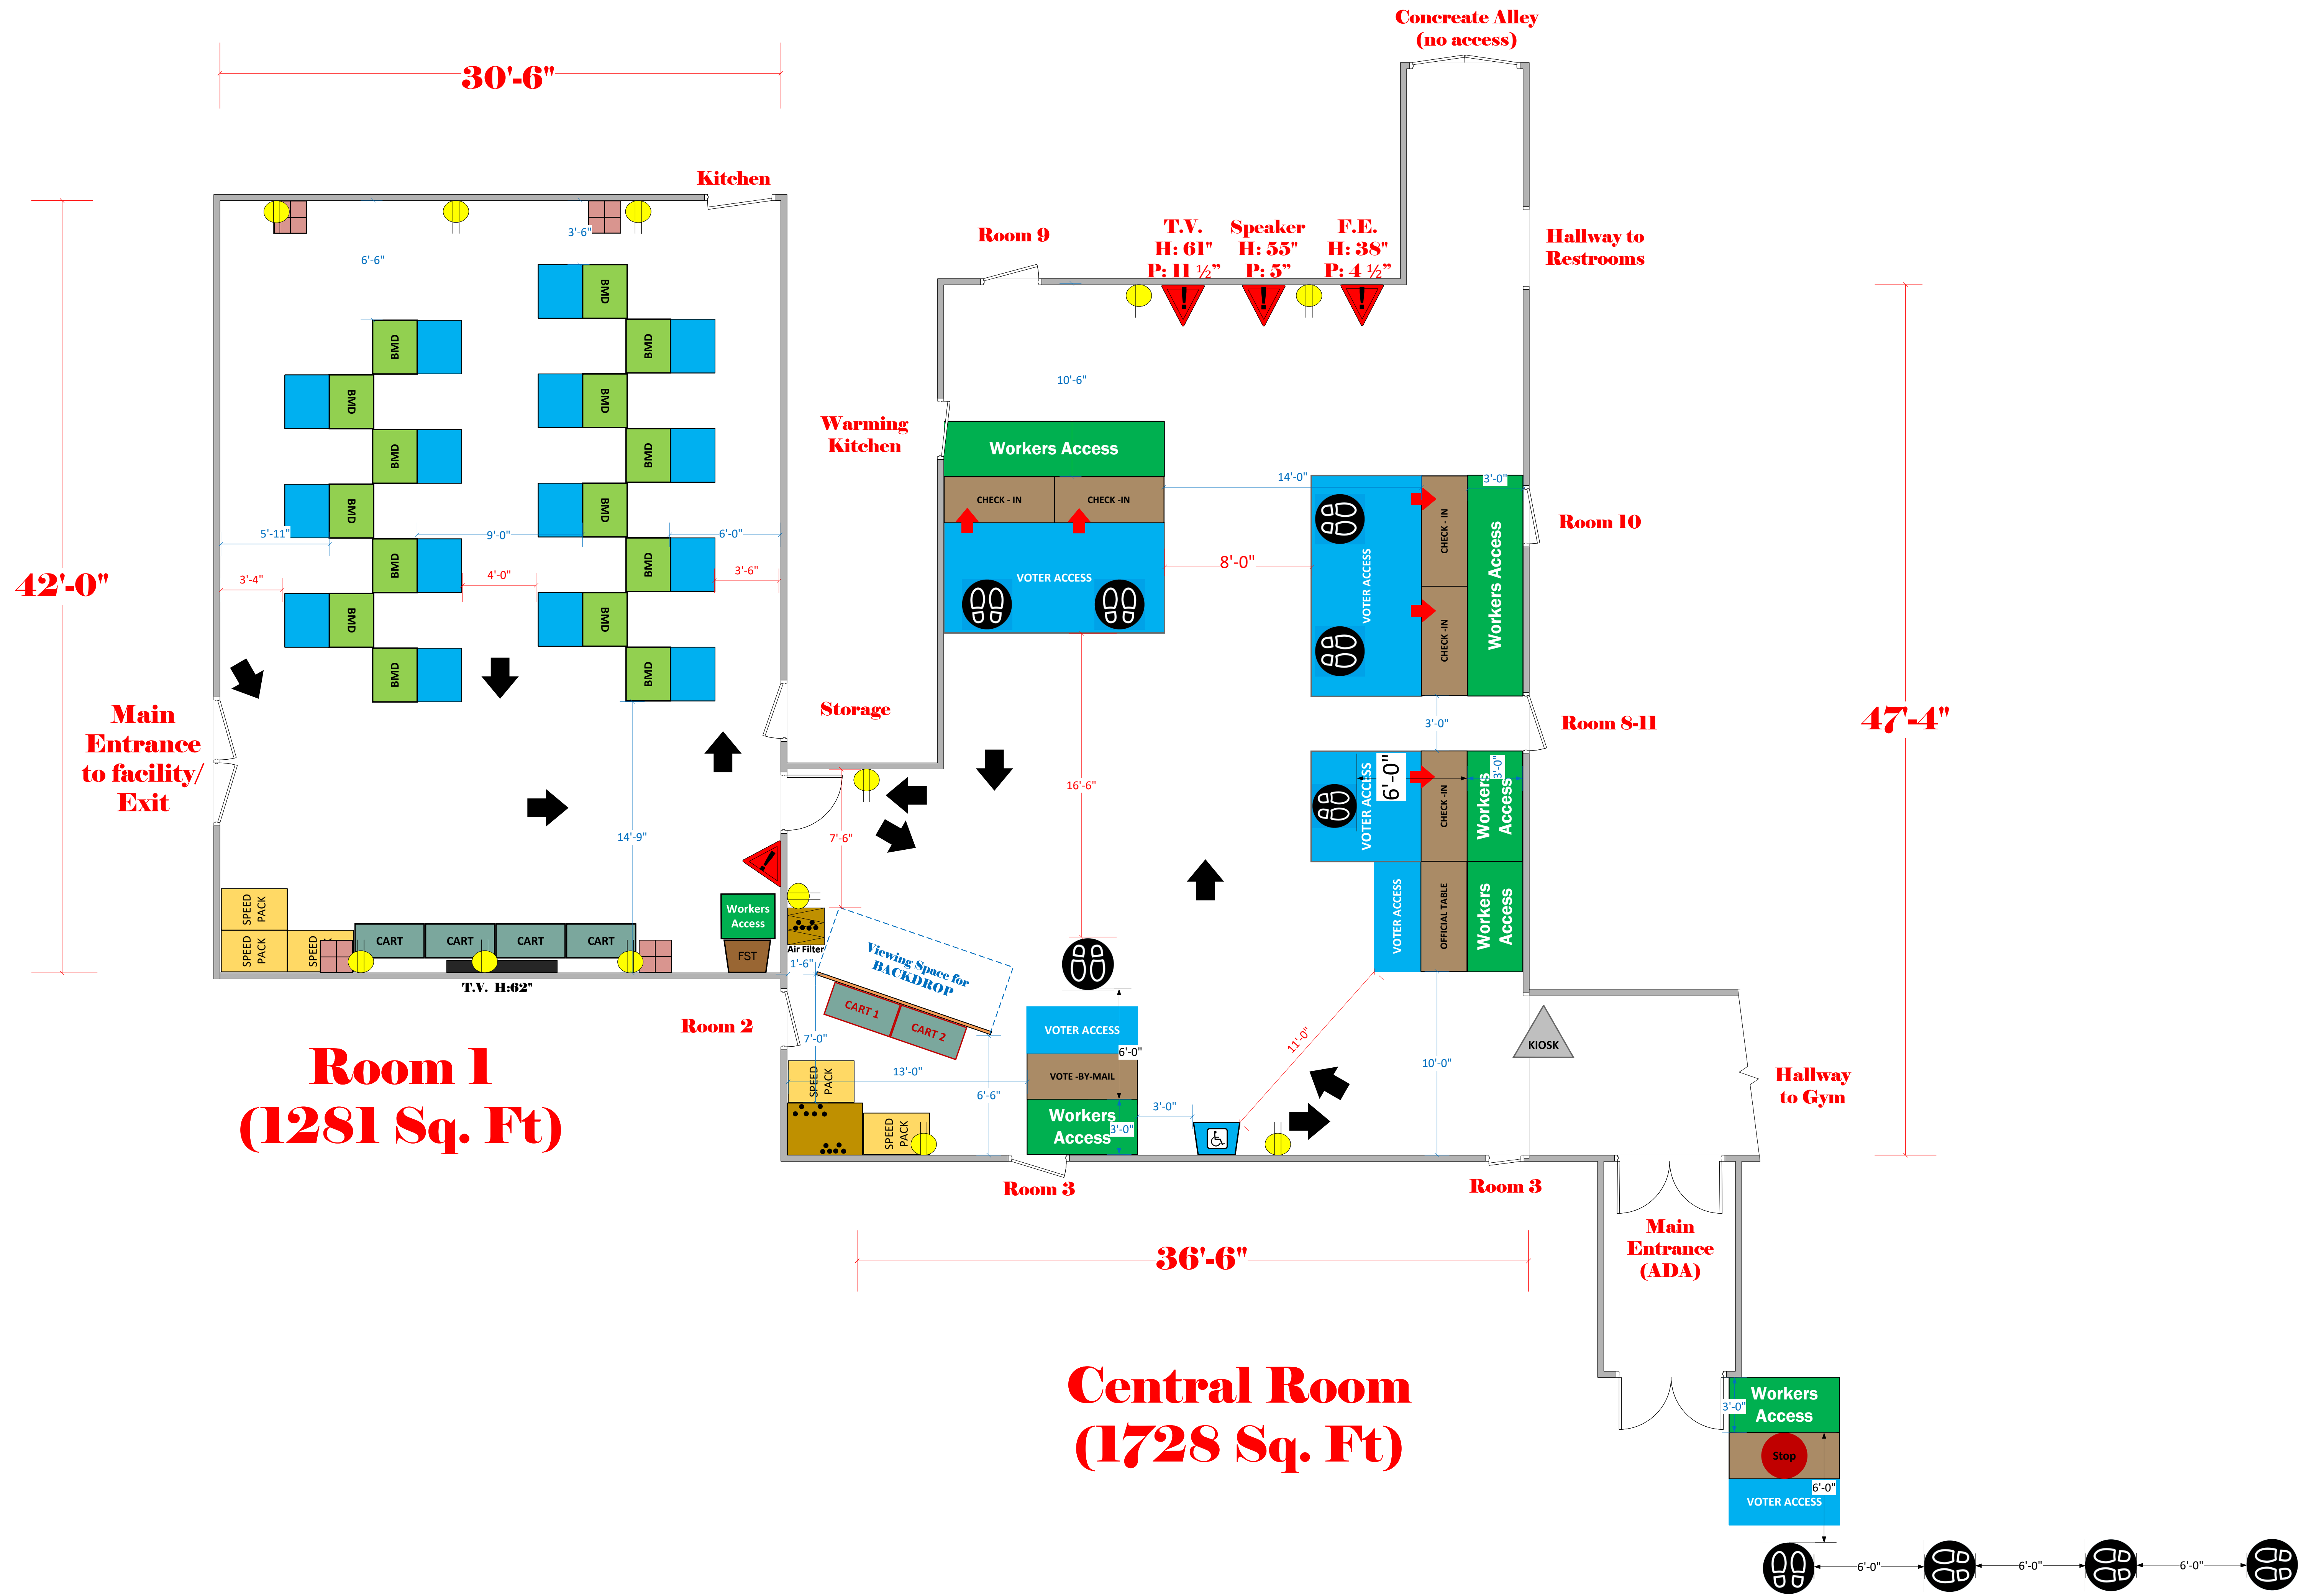

(3009 Sq. Ft)

LEGEND

Room Size	Dimension:	Sq. Ft:	3009
EPB	Primary:	Secondary:	5
BMD	Total:	Actual:	15
Circuits	Total:	Usable:	
Floor Decals			
BALLOT MARKING DEVICE			
CHECK IN TABLE			
BMD CART			
BACKDROP			
KIOSK			
POWER OUTLET			
PROTRUDING OBJECT			
ROUTER			
POWER CORDS			

TITLE
Mountain View Family Center
VCID# 14412

SCALE	1: 48
DRAWN BY	Cassandra Stipes