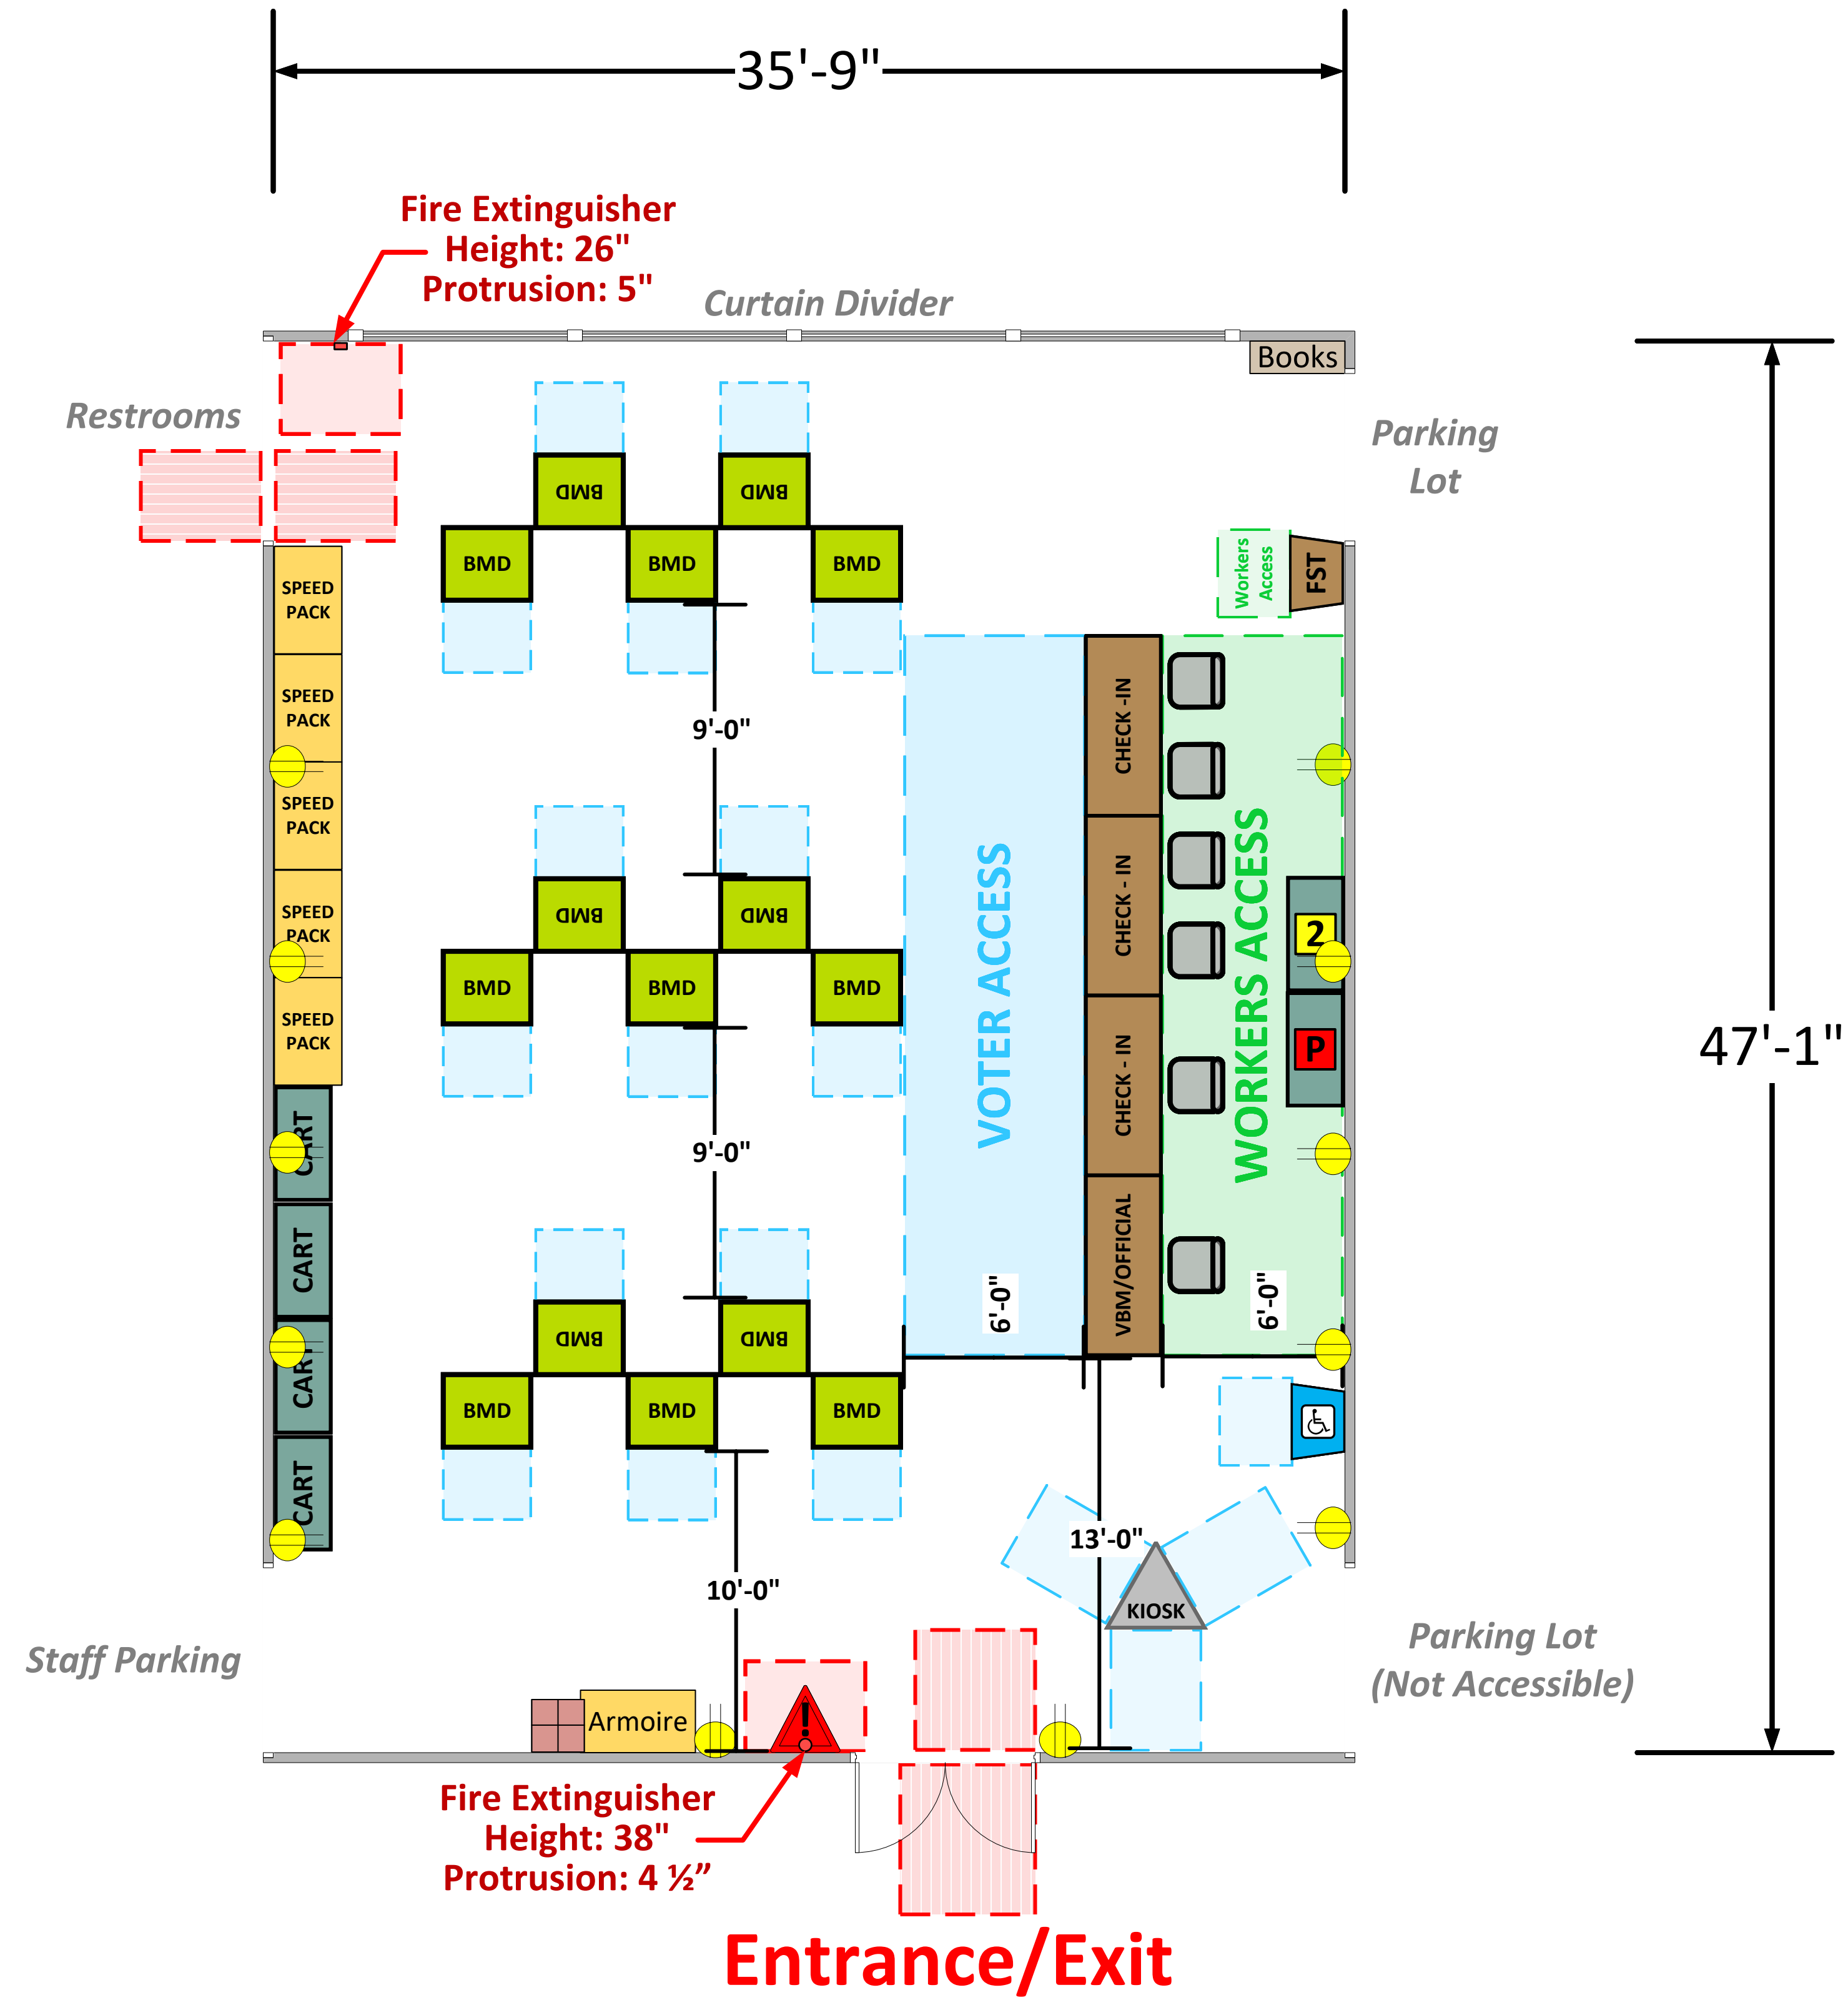

Multi Purpose Room (1,675 Usable Sq. Ft.)

LEGEND

Room Size	Dimension: 24' x 46'-7"	Sq. Ft: 1,118
Number of BMDs	15	
POWER OUTLET		
PROTRUDING OBJECT		
Do Not Block Area		

TITLE

VCID 14418
Norwalk La Mirada Adult School

Each chair at a CHECK-IN station equals one ePollbook

Equipment By:	Date:
Anthony Gonzalez	03/10/26
Skeleton Drawn By:	Date:
David Chaparro	03/10/26
Scale:	
1/4" inches = 1' Ft.	