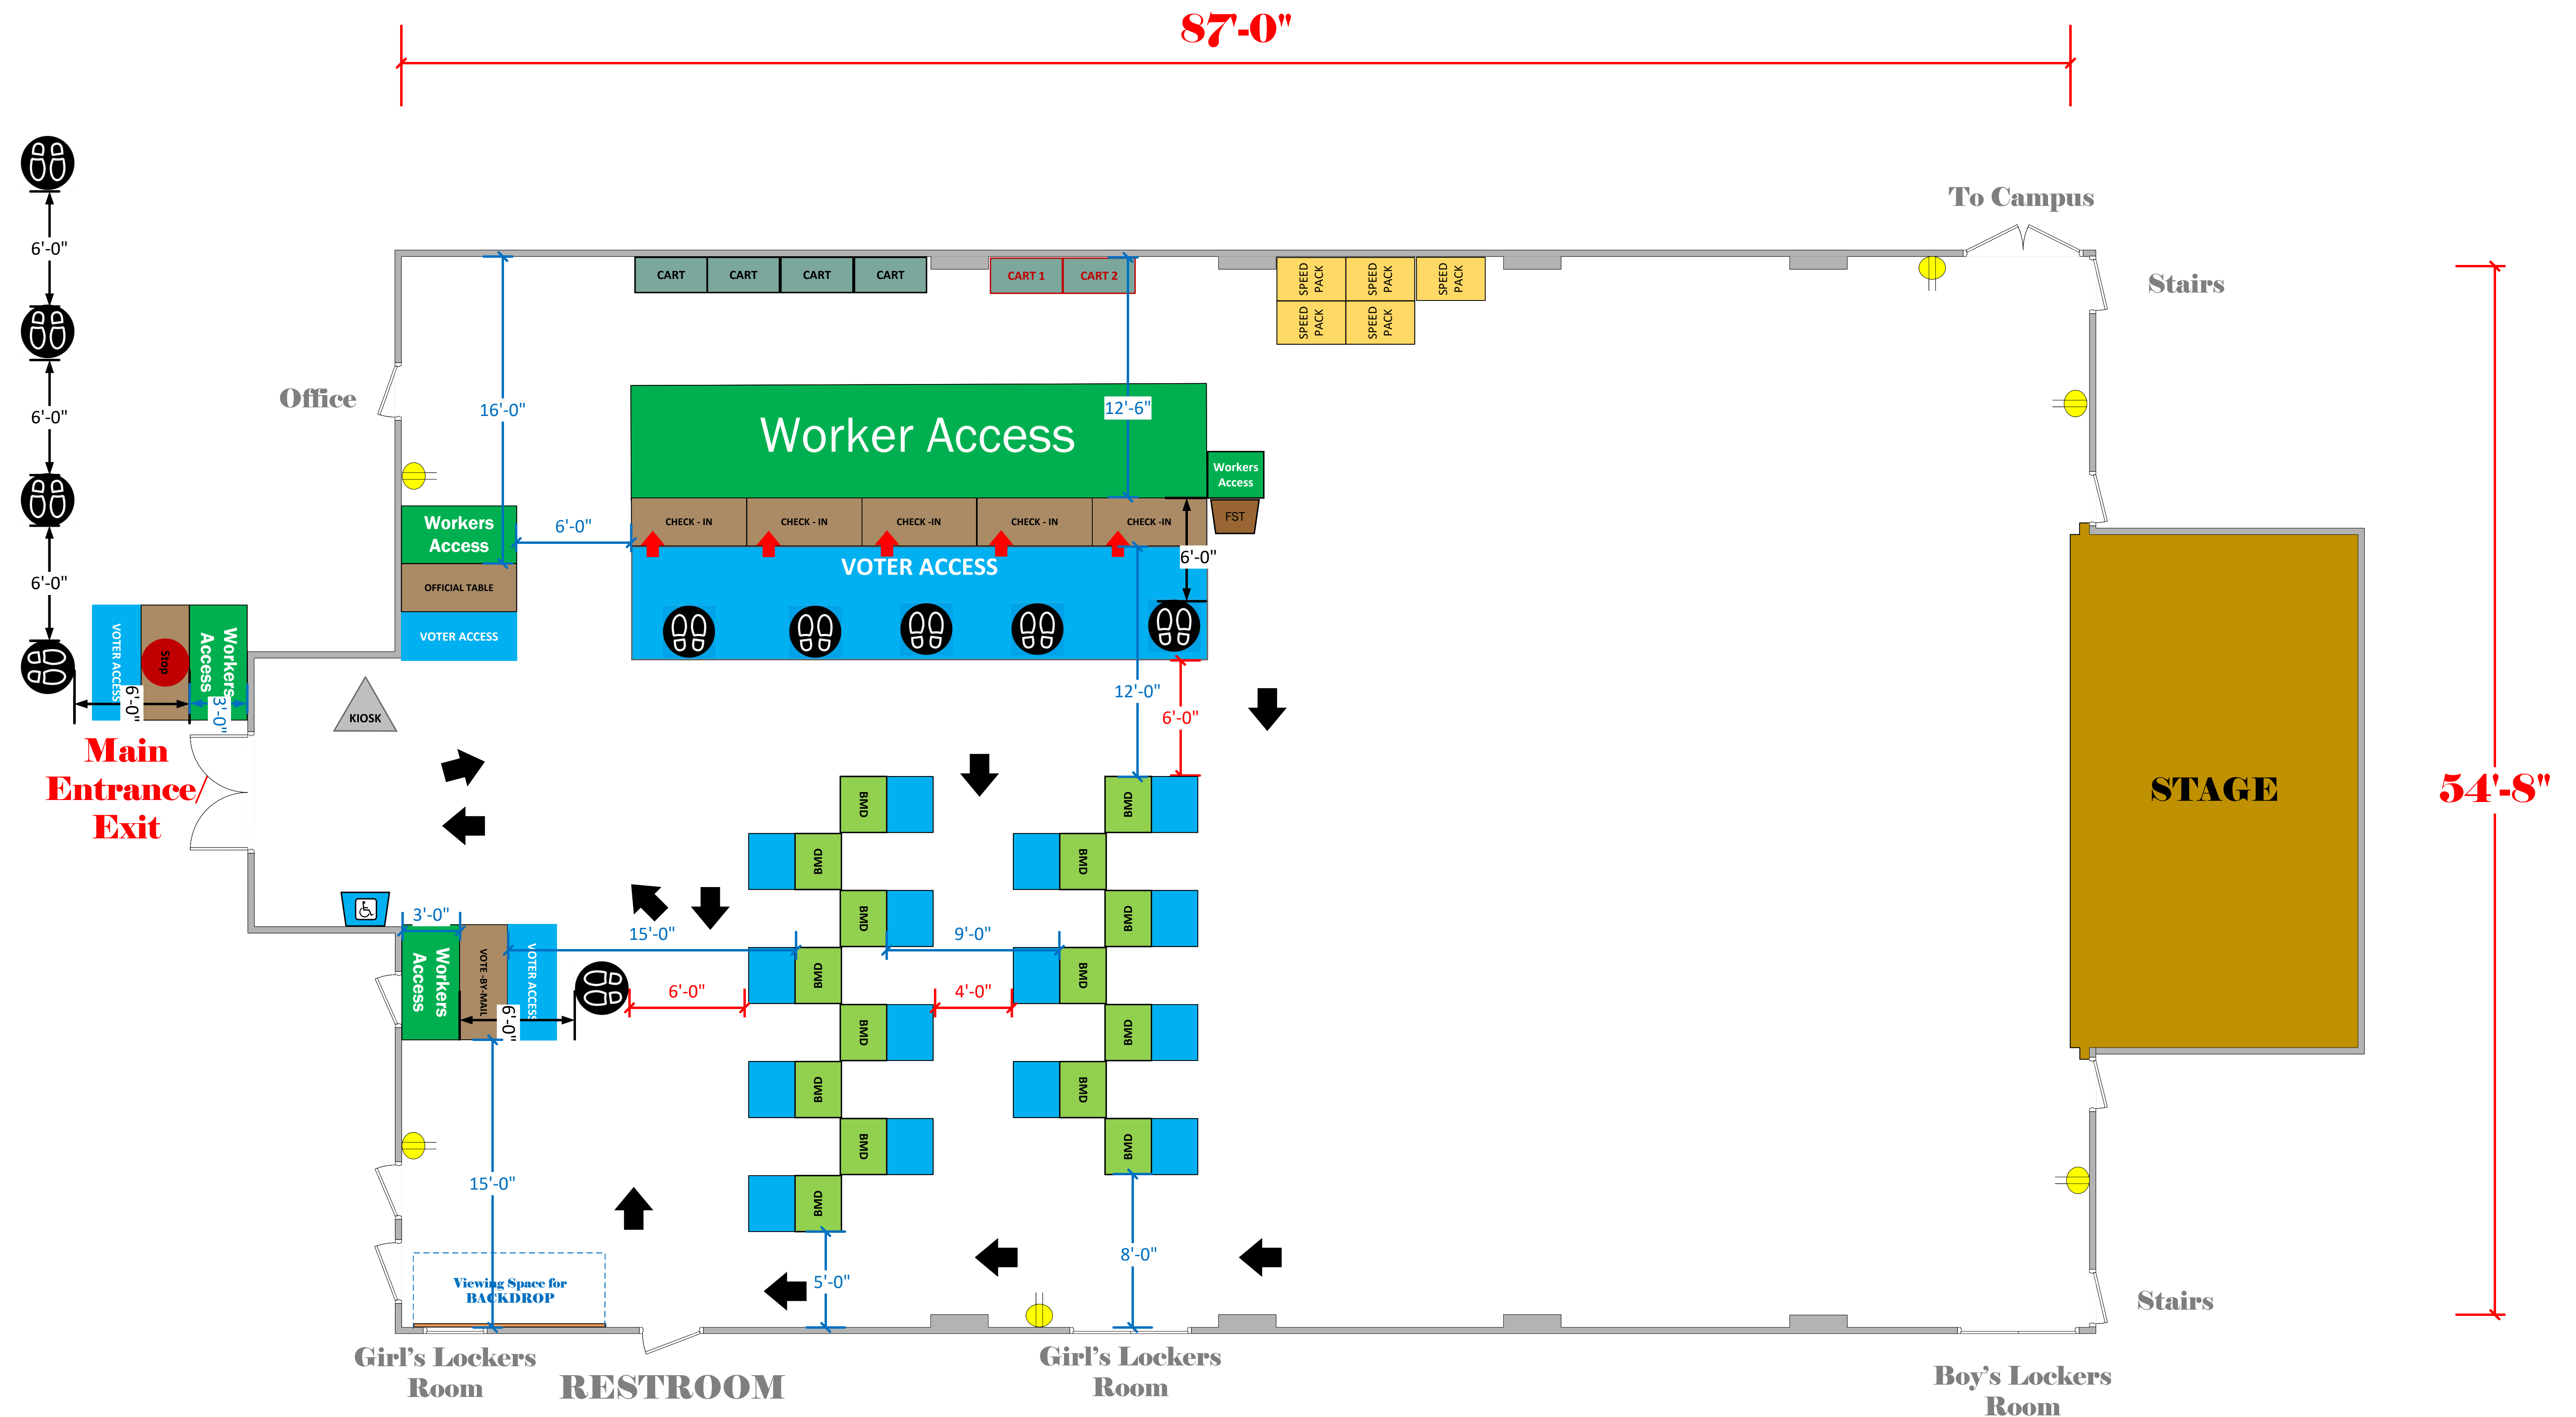

# GYMNASIUM (4756 Sq. Ft)

## LEGEND

Room Size	Dimension: 87' x 54'-8"	Sq. Ft.: 4756
EPB	Primary: 5	Secondary:
BMD	Total: 15	Actual:
Circuits	Total:	Usable:
Floor Decals		
BALLOT MARKING DEVICE		
CHECK IN TABLE		
BMD CART		
BACKDROP		
KIOSK		
POWER OUTLET		
PROTRUDING OBJECT		
ROUTER		
POWER CORDS		

TITLE  
**Pio Pico Middle School  
VCID# 14425**

SCALE	1: 48
DRAWN BY	Cassandra Stipes