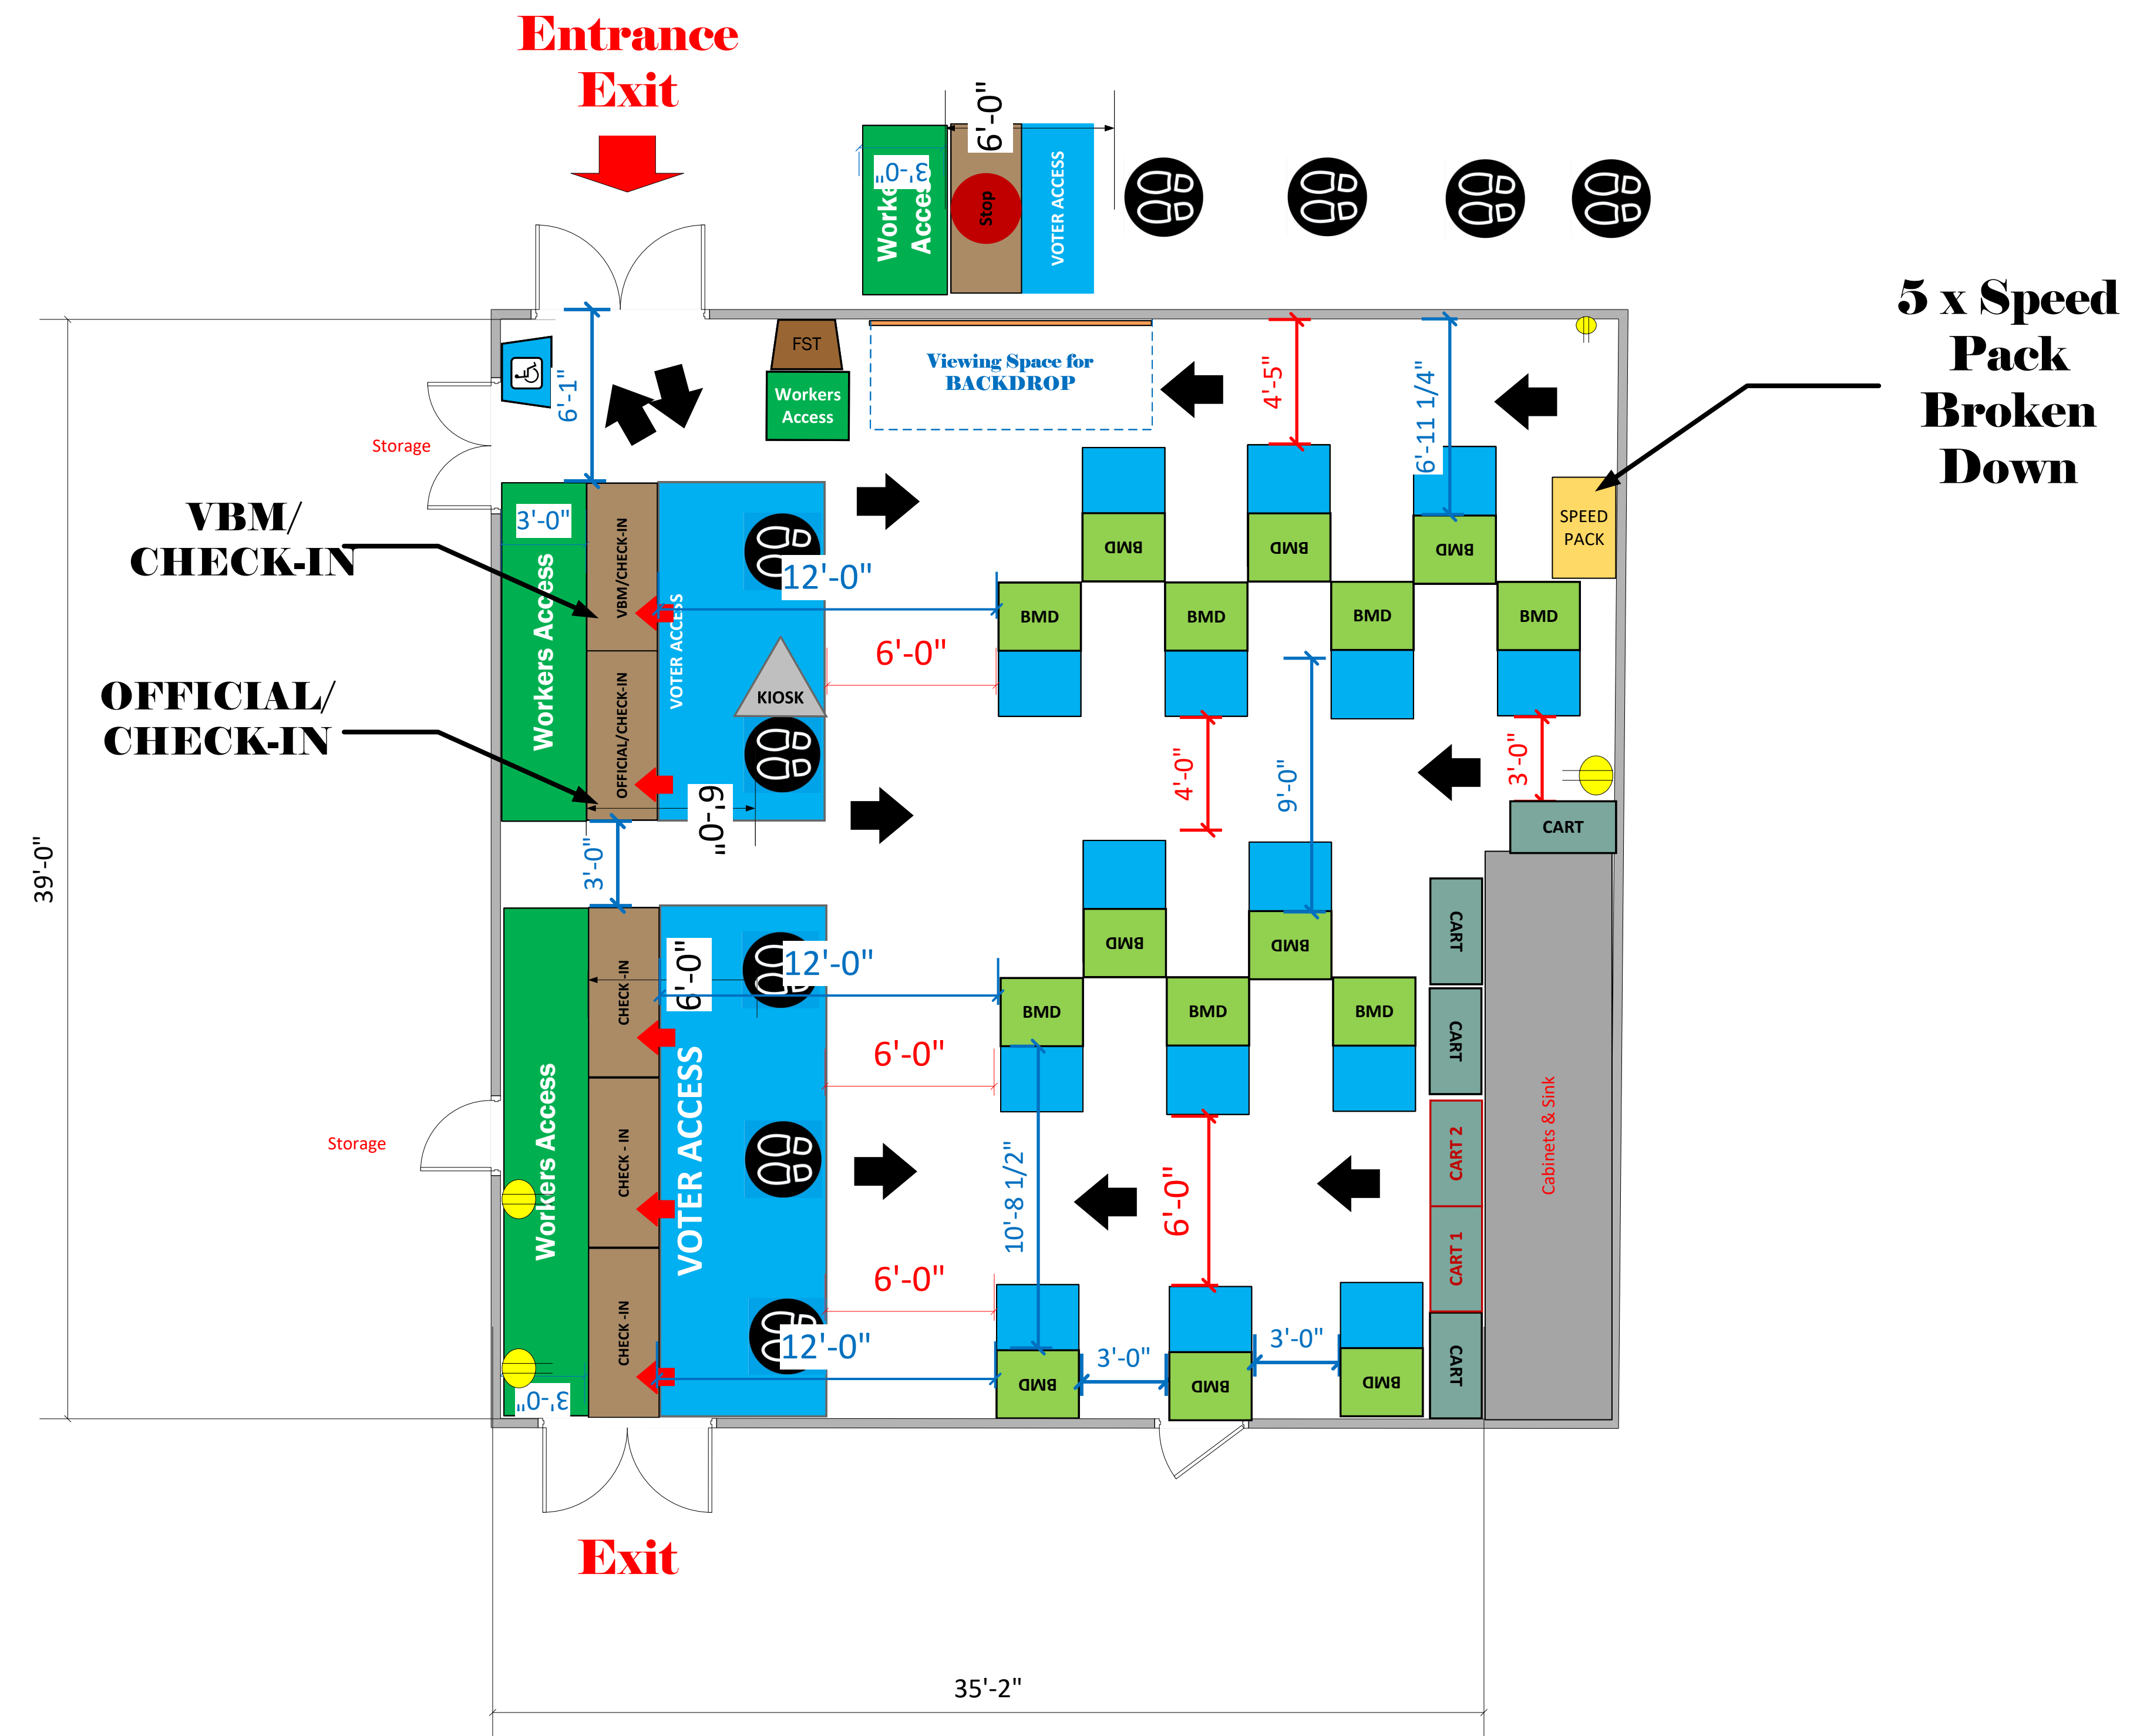

MPR
(1,497 Sq Ft)

LEGEND

Room Size	Dimension: 35'x39'	Sq. Ft. 1,497
EPB	Primary:	Secondary:
BMD	Total: 15	Actual: 15
Circuits	Total:	Usable:
Floor Decals		
BALLOT MARKING DEVICE		
CHECK IN TABLE		
BMD CART		
BACKDROP		
KIOSK		
POWER OUTLET		
PROTRUDING OBJECT		
ROUTER		
POWER CORDS		

TITLE
Rancho Del Mar High School
VC 14436

5 x Speed Pack Broken Down