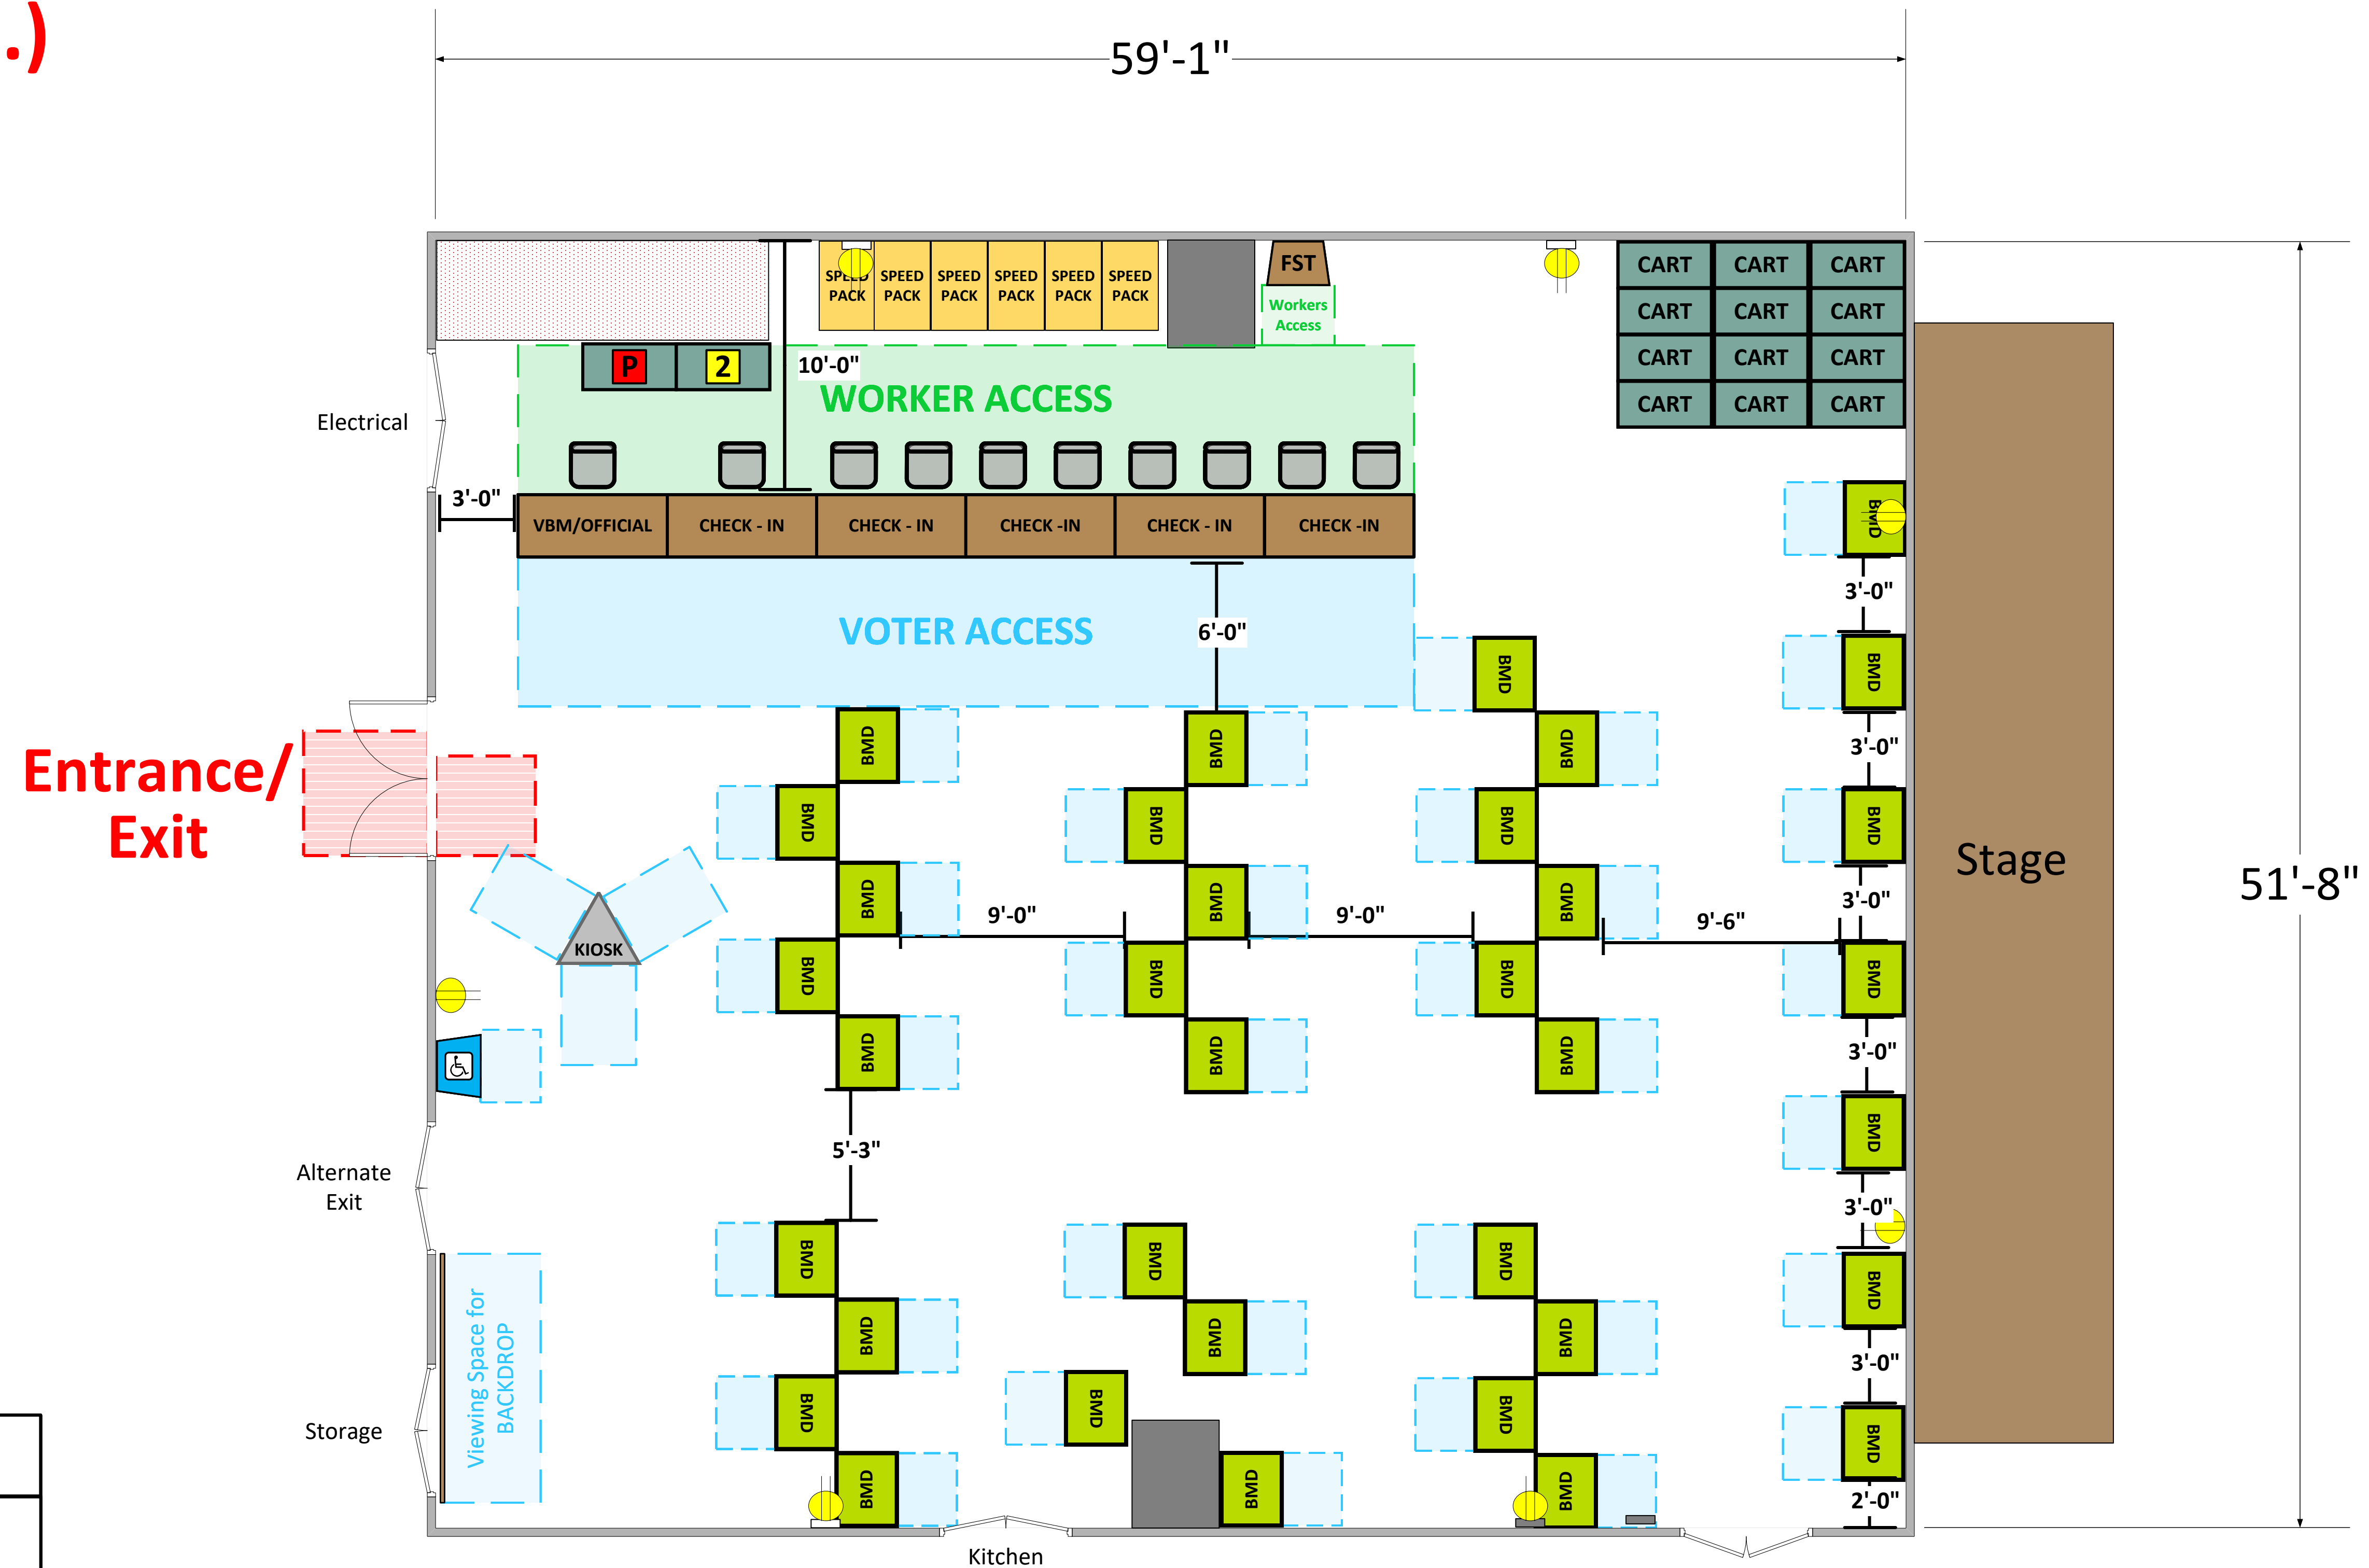

Auditorium

(3,009 Usable Sq. Ft.)

Entrance/
Exit

LEGEND

Room Size	Dimension: 59'1" x 51'8"	Sq. Ft: 3,052'
Number of BMDs		
POWER OUTLET		
PROTRUDING OBJECT		
Do Not Block Area		

TITLE

VCID 14445
Ridgecrest Intermediate School

Each chair at a CHECK-IN station equals one ePollbook

Equipment By: Jaime Young	Date: 1/19/24
Skeleton Drawn By: David Chaparro	Date: 12/15/23
Scale: 1/4" inches = 1' Ft.	