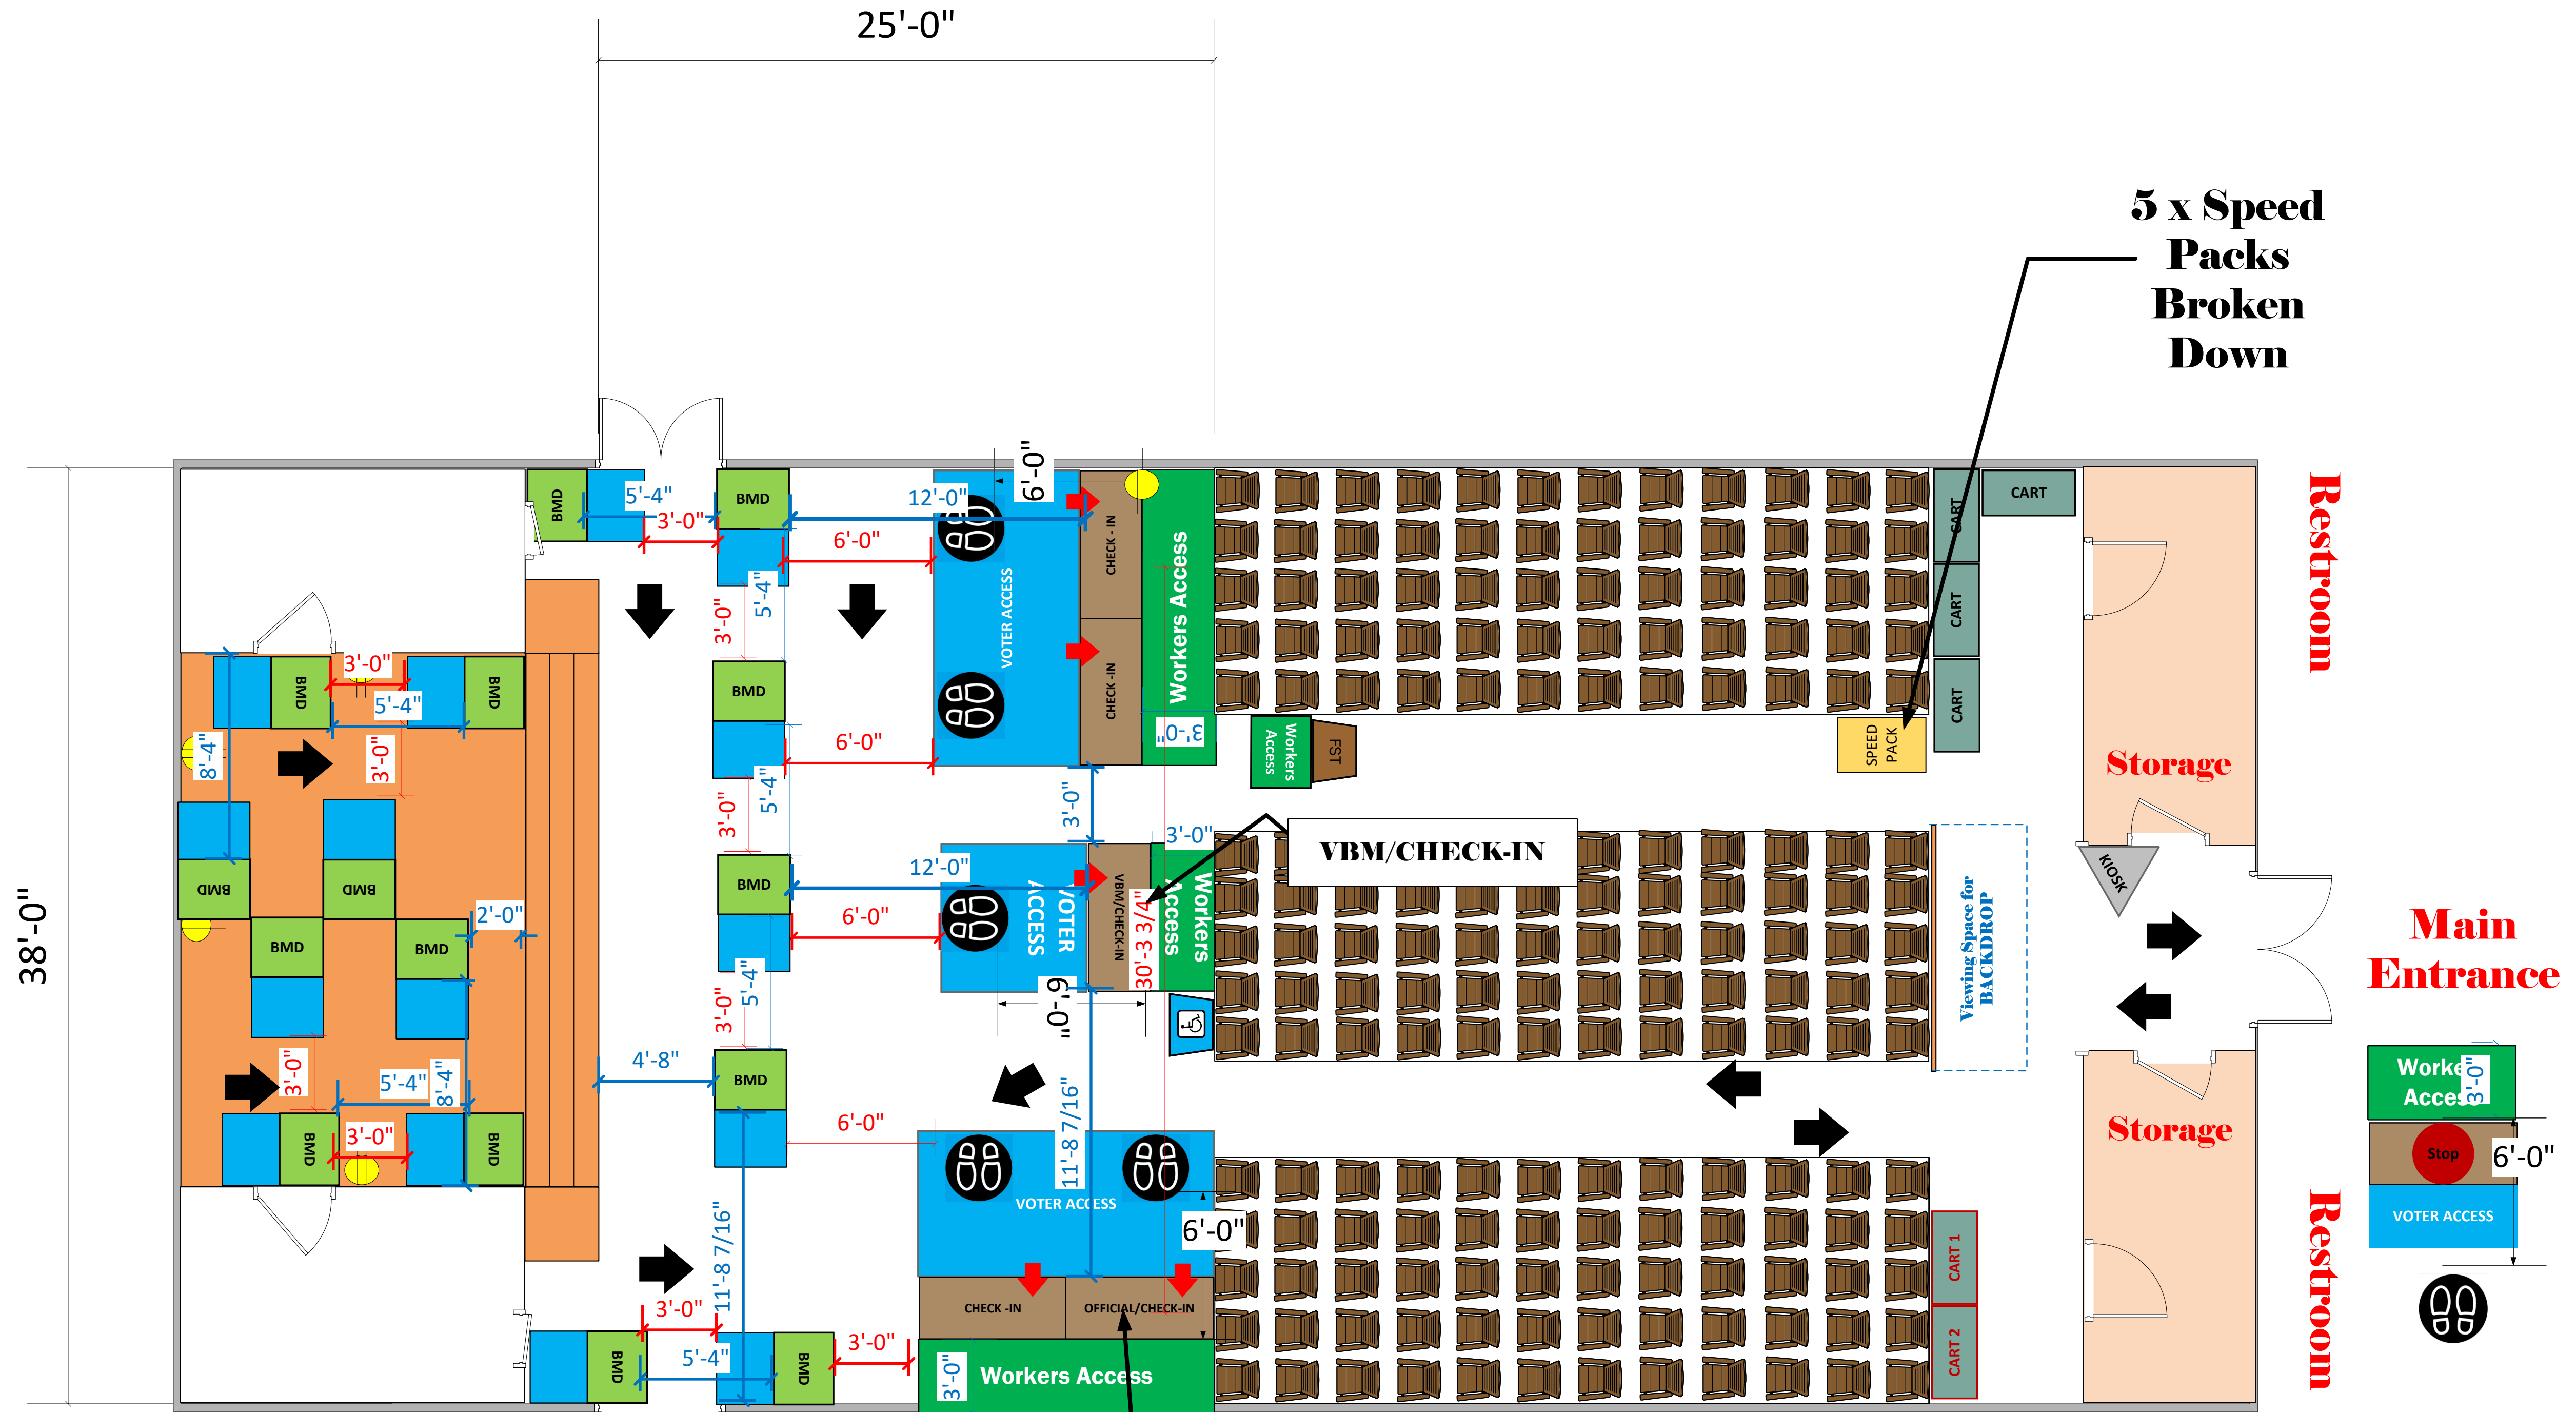

Auditorium (1244 Sq. Ft)

LEGEND

Room Size	Dimension: 25' x 38' 14 x 21	Sq. Ft: 1244
EPB	Primary:	Secondary:
BMD	Total: 15	Actual: 15
Circuits	Total:	Usable:
Floor Decals		
BALLOT MARKING DEVICE		
CHECK IN TABLE		
BMD CART		
BACKDROP		
KIOSK		
POWER OUTLET		
PROTRUDING OBJECT		
ROUTER		
POWER CORDS		

5 x Speed Packs Broken Down

Main Entrance

Restroom

Restroom

Storage

Storage

**OFFICIAL/
CHECK-IN**

VBM/CHECK-IN

**14503 Wilbur Charter for
Enriched Academics**

SCALE	1:48
DRAWN BY	Ryan Rivas