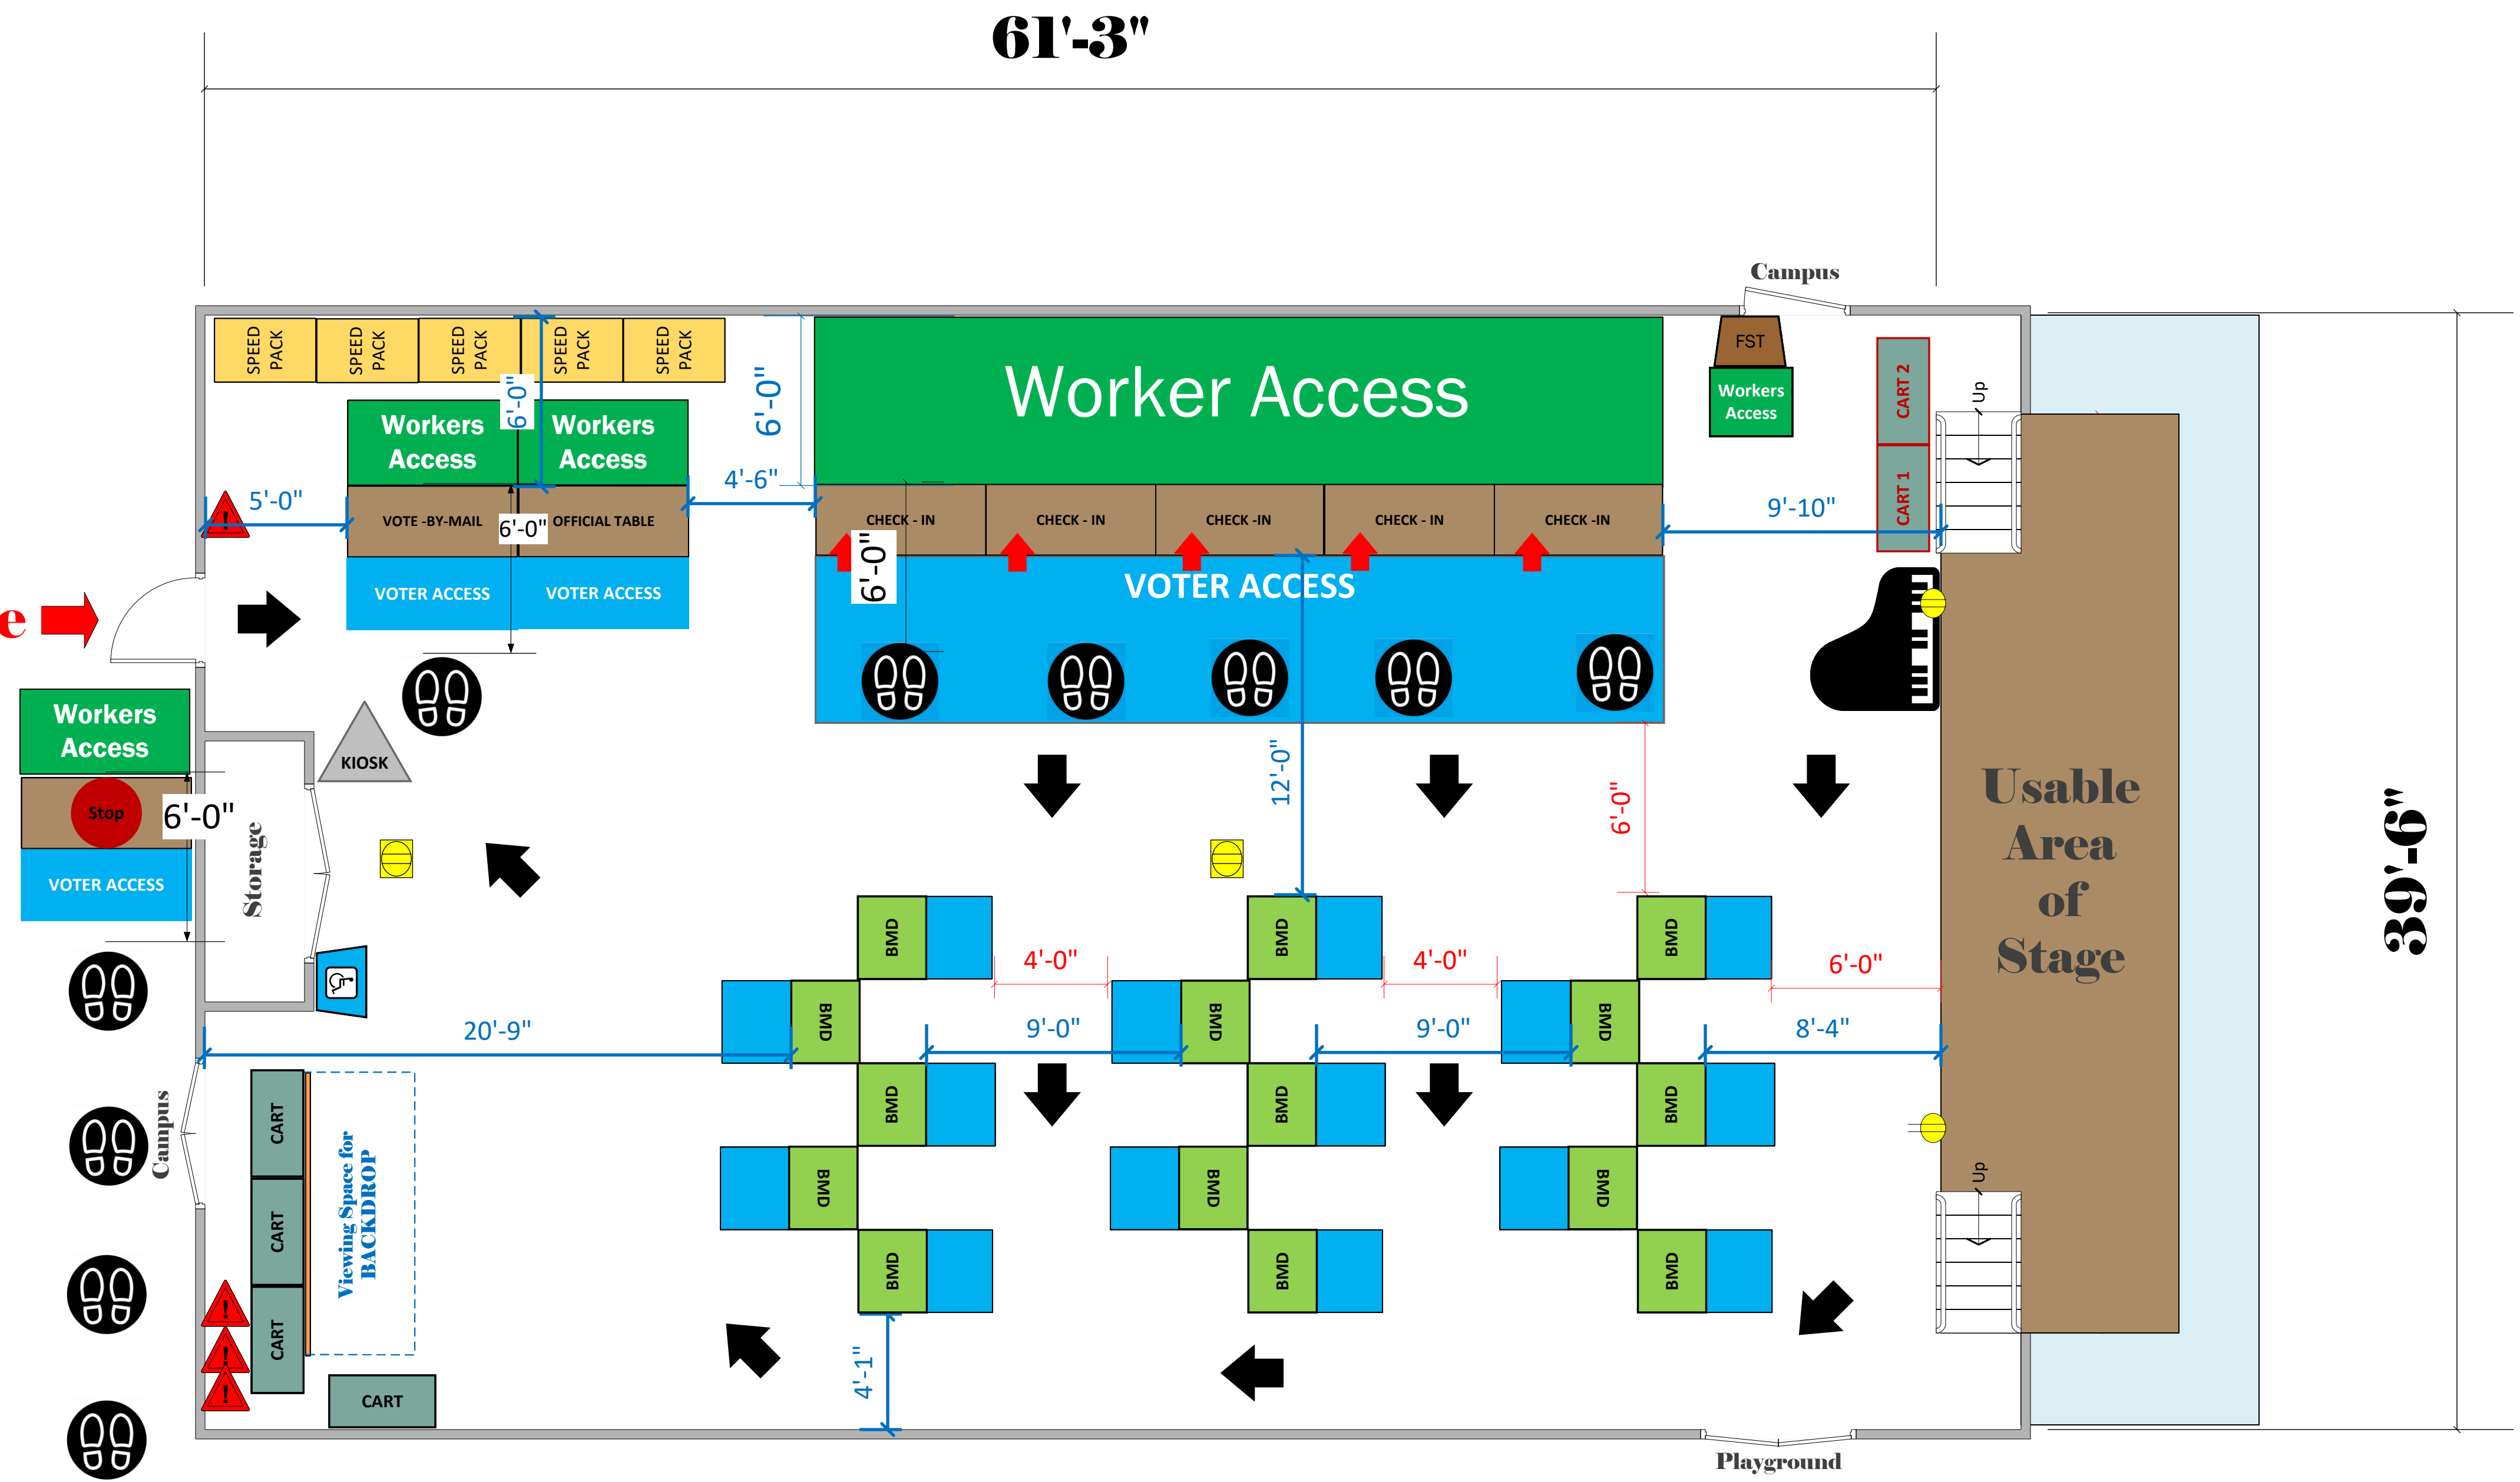

Auditorium and Stage

(2,149 Usable Sq. Ft.)

**Main
Entrance
Exit**

LEGEND

Room Size	Dimension: 54'5" x 39'6"	Sq. Ft.: 2,149'
EPB	Primary:	Secondary:
BMD	Total: 15	Actual:
Circuits	Total:	Usable:
Floor Decals		
BALLOT MARKING DEVICE		
CHECK IN TABLE		
BMD CART		
BACKDROP		
KIOSK		
POWER OUTLET		
PROTRUDING OBJECT		
ROUTER		
POWER CORDS		

TITLE **Fries Avenue
Elementary School
VC ID#14530**

SCALE	1:48
DRAWN BY	David Chaparro