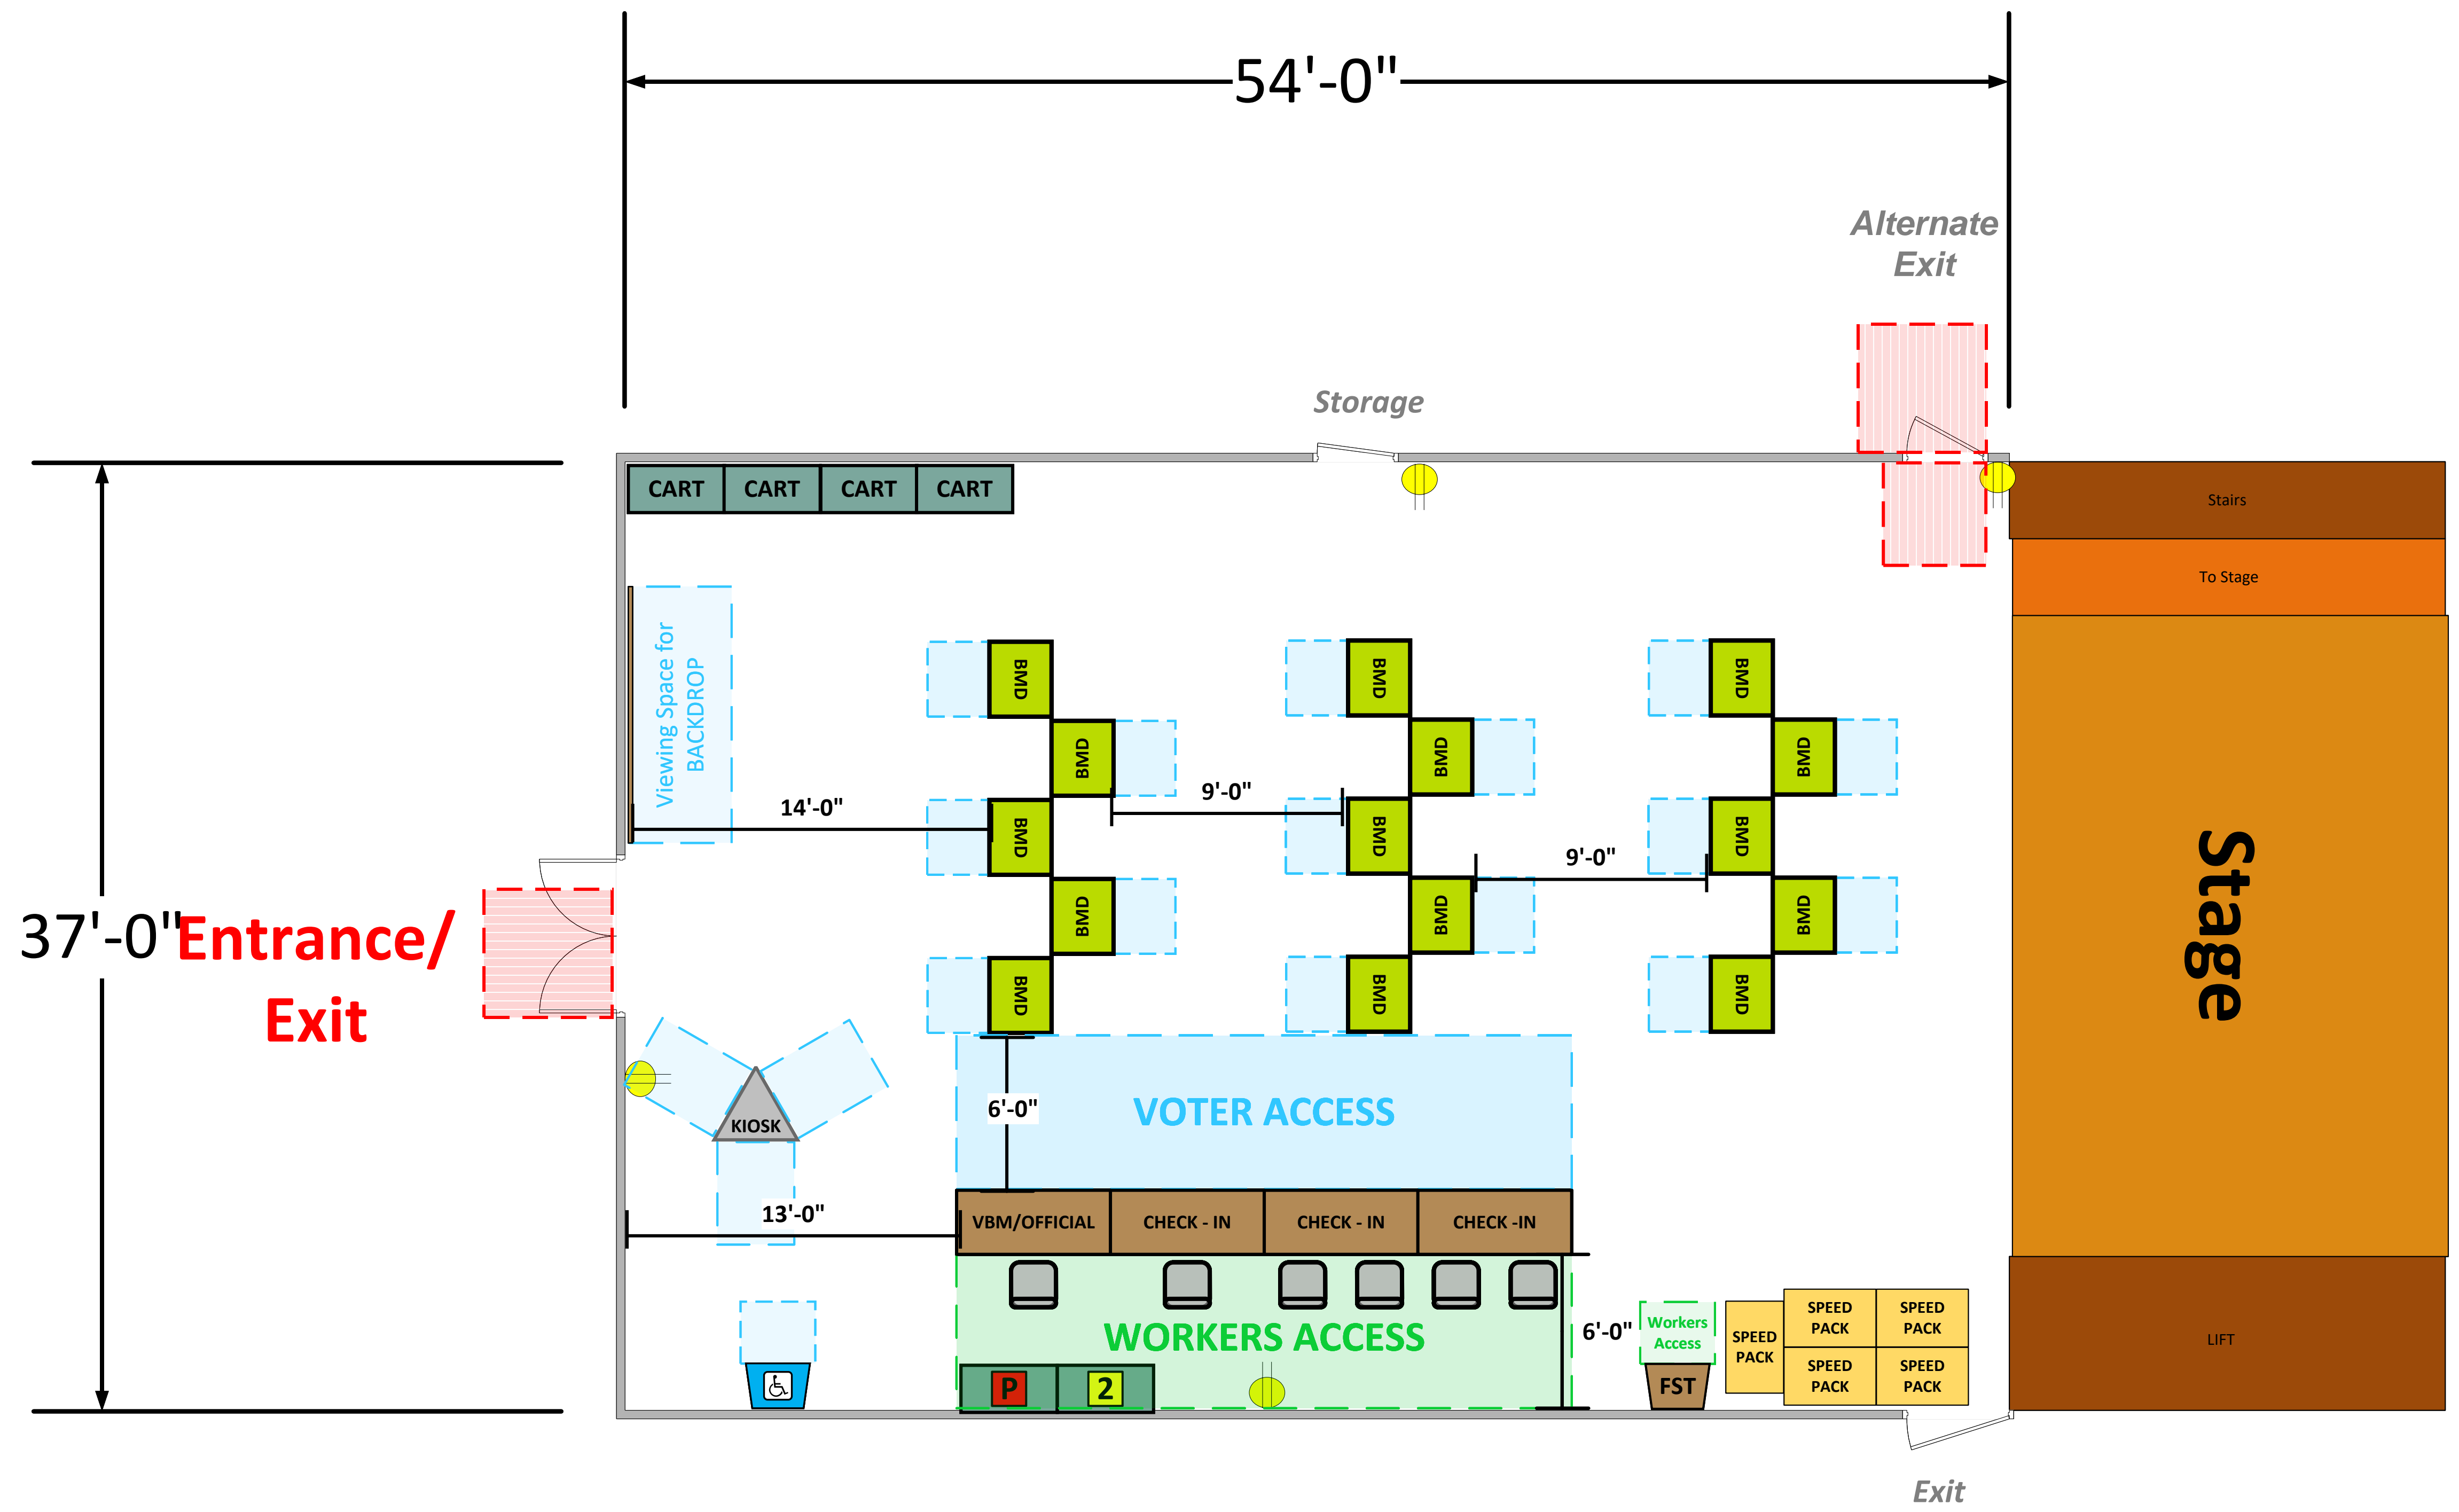

Multi-Purpose Room (1,998 Usable Sq. Ft.)

LEGEND

Room Size	Dimension: 54' x 37'	Sq. Ft: 1,998
Number of BMDs	15	
POWER OUTLET		
PROTRUDING OBJECT		
Do Not Block Area		

TITLE

VCID 14543
Beardslee Elementary School

Each chair at a CHECK-IN station equals one ePollbook

Equipment By: Ryan Rivas	Date: 01/23/24
Skeleton Drawn By: Scott Taylor	Date: 01/10/24
Scale: 1/4" inches = 1' Ft.	