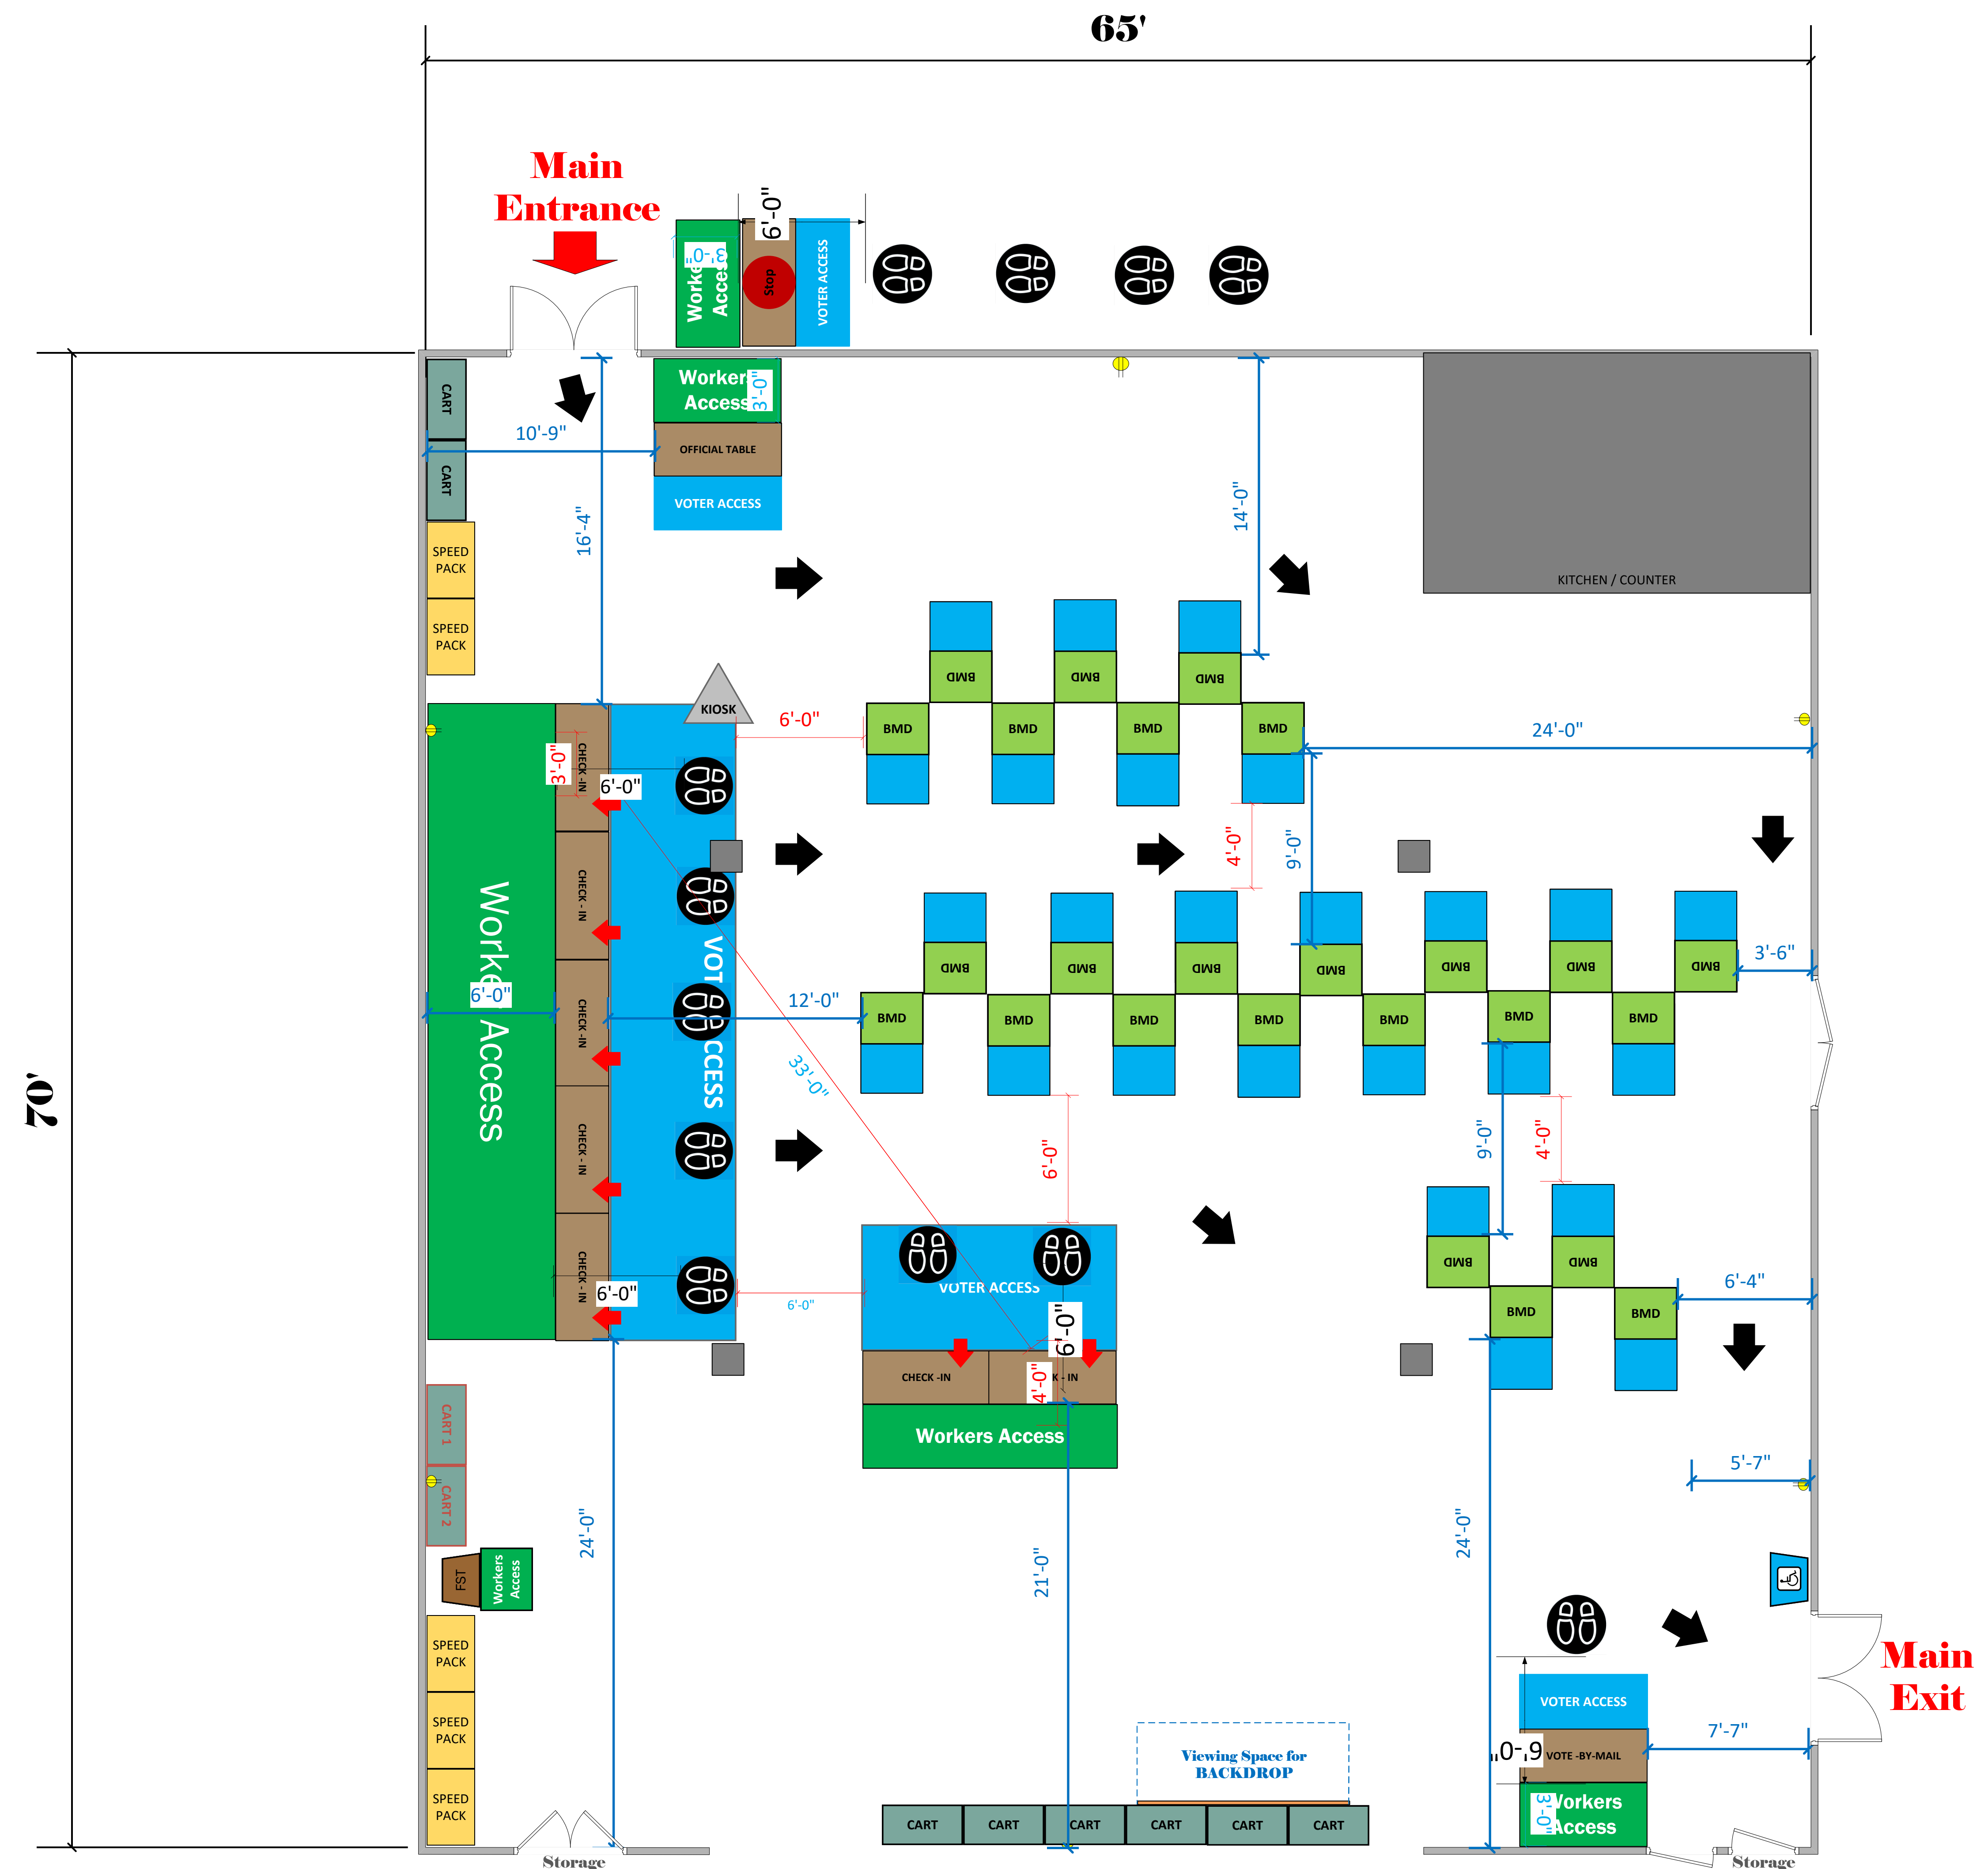

**Parish Hall**  
(4,393 Usable Sq. Ft.)

**LEGEND**

Room Size	Dimension: 65' x 70'	Sq. Ft.: 4,550' (4,392' Usable)
EPB	Primary:	Secondary:
BMD	Total: 25	Actual:
Circuits	Total:	Usable:
Floor Decals		
BALLOT MARKING DEVICE		
CHECK IN TABLE		
BMD CART		
BACKDROP		
KIOSK		
POWER OUTLET		
PROTRUDING OBJECT		
ROUTER		
POWER CORDS		

TITLE  
**St. Bernadette  
Catholic Church  
VC ID# 14567**