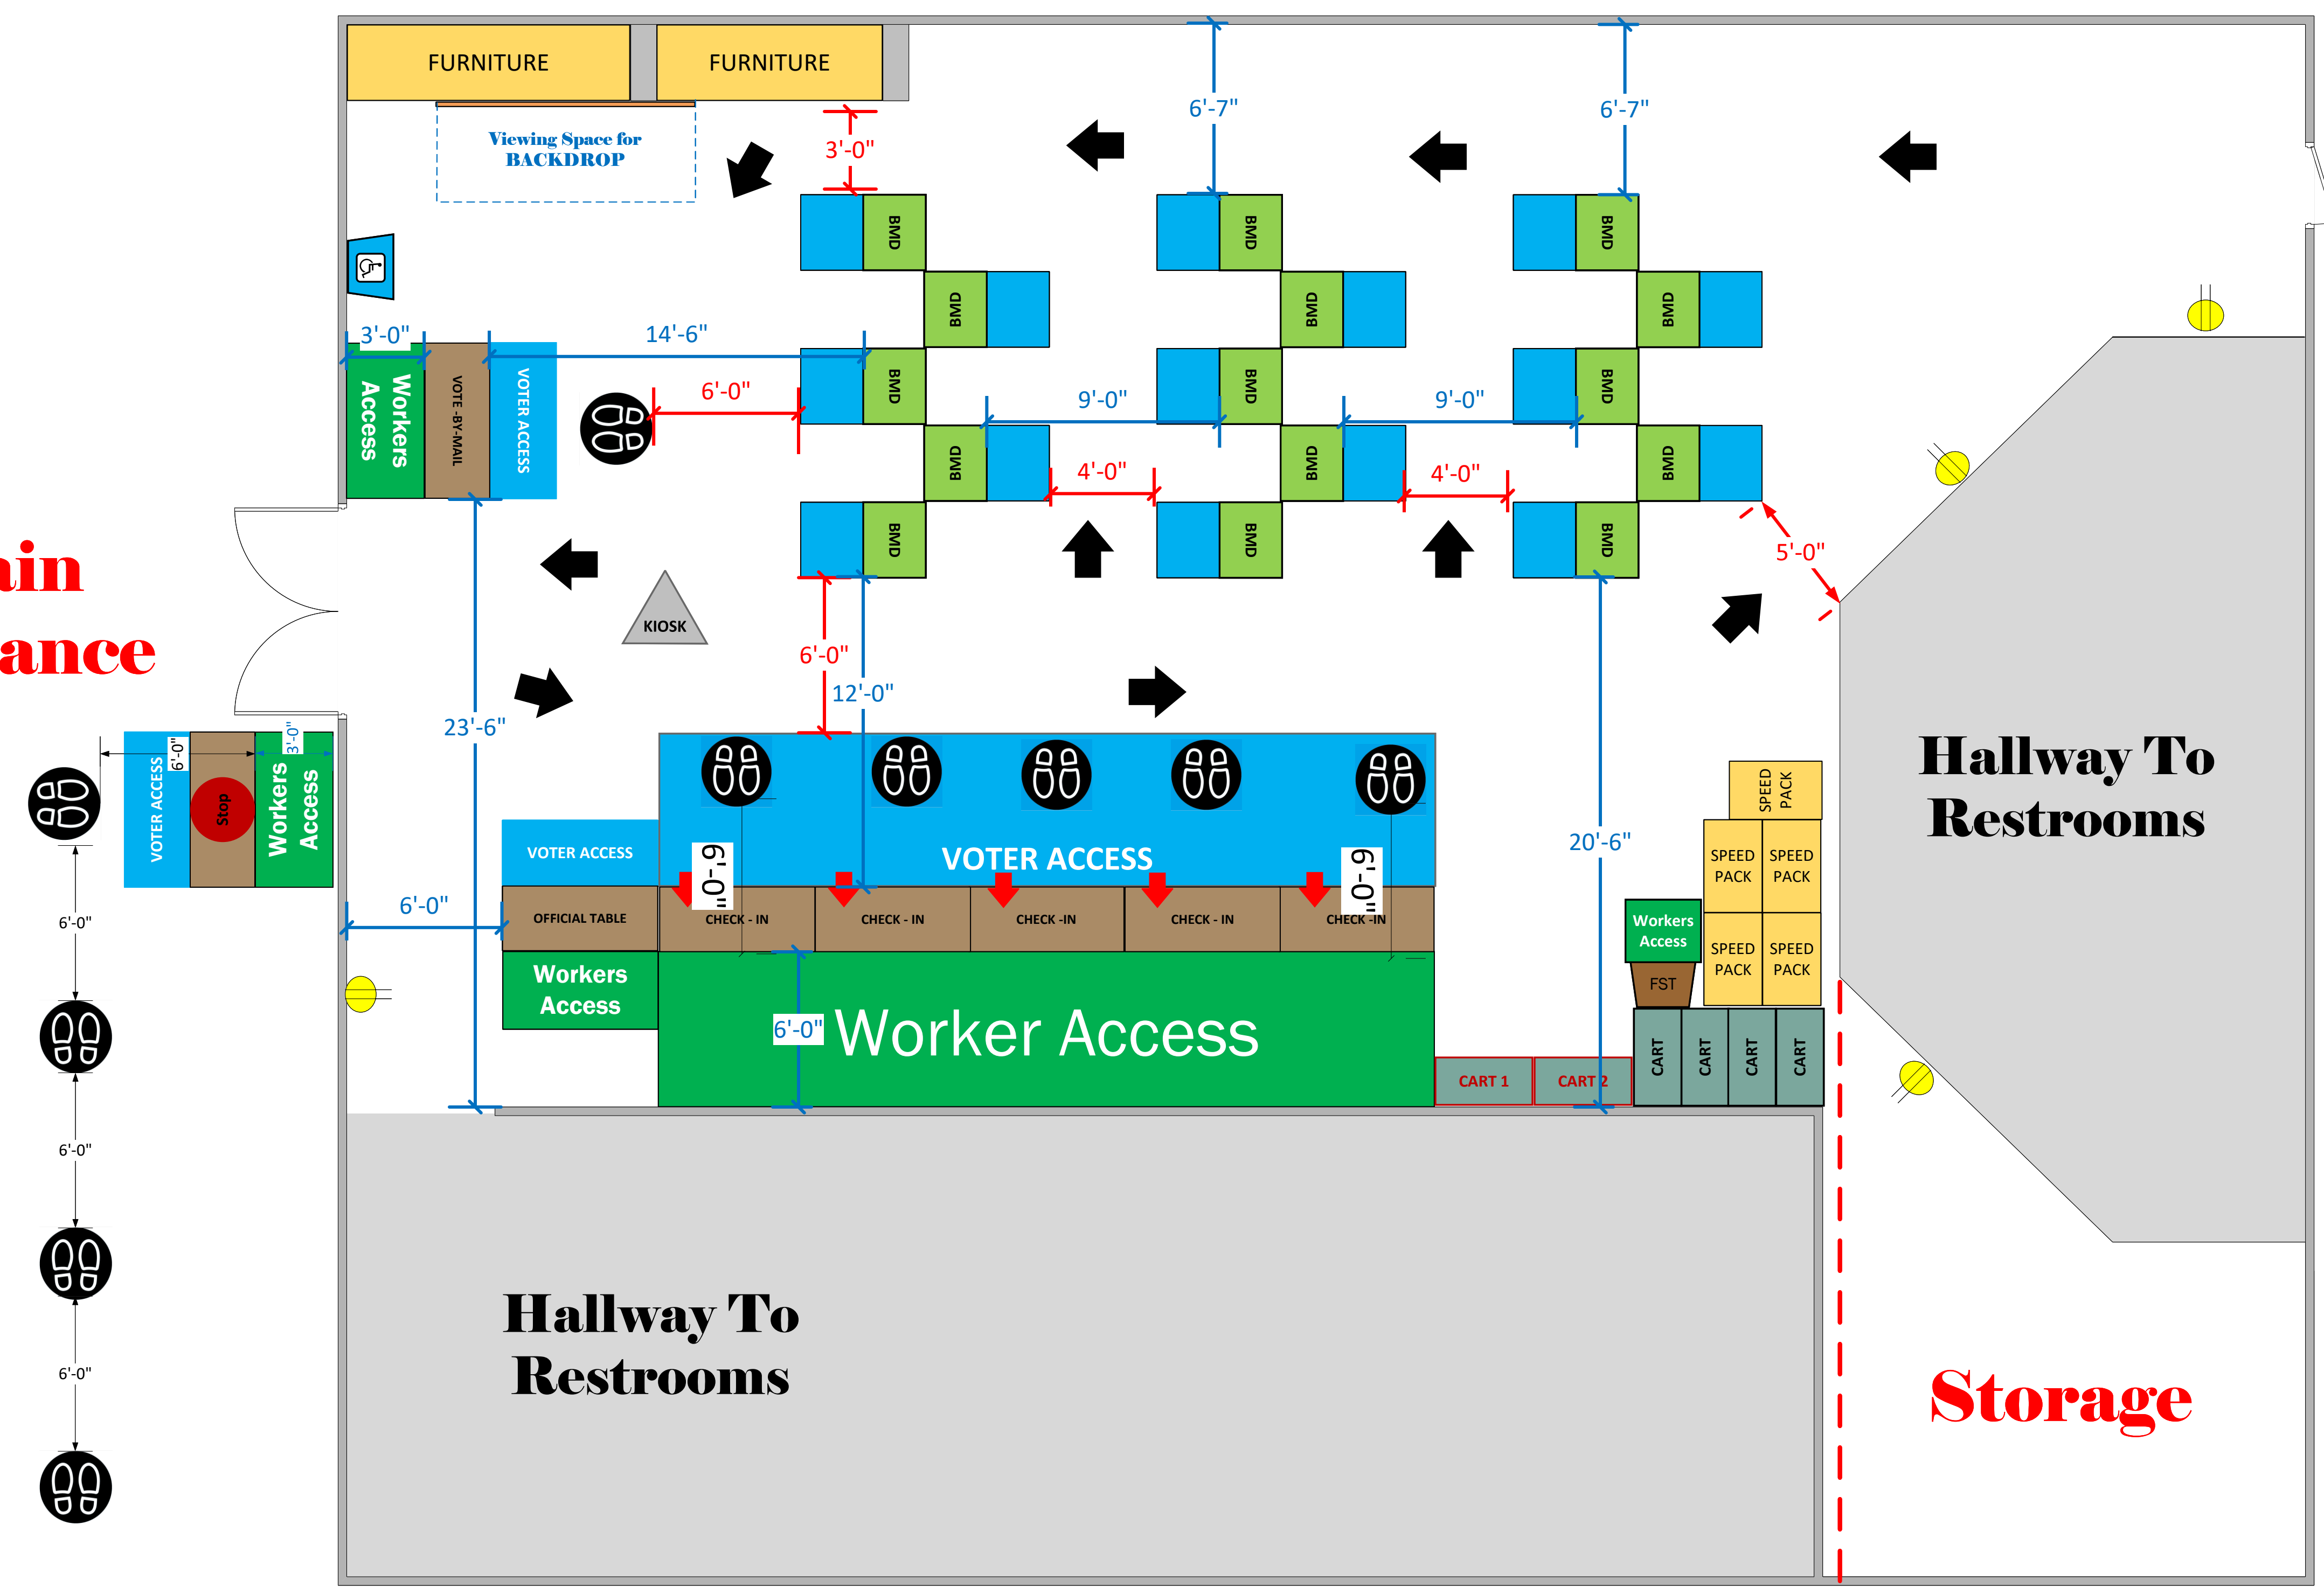

# Auditorium (2430 Sq FT)

58'-0"

42'-0"

**Main Entrance**

**Hallway To Restrooms**

**Storage**

## LEGEND

Room Size	Dimension: 42' X 58'	Sq. Ft: 2430
EPB	Primary: 5	Secondary:
BMD	Total: 15	Actual:
Circuits	Total:	Usable:
Floor Decals		
BALLOT MARKING DEVICE		
CHECK IN TABLE		
BMD CART		
BACKDROP		
KIOSK		
POWER OUTLET		
PROTRUDING OBJECT		
ROUTER		
POWER CORDS		

TITLE  
**The New Power of Love**  
**VCID# 14571**

SCALE	1: 48
DRAWN BY	Cassandra Stipes