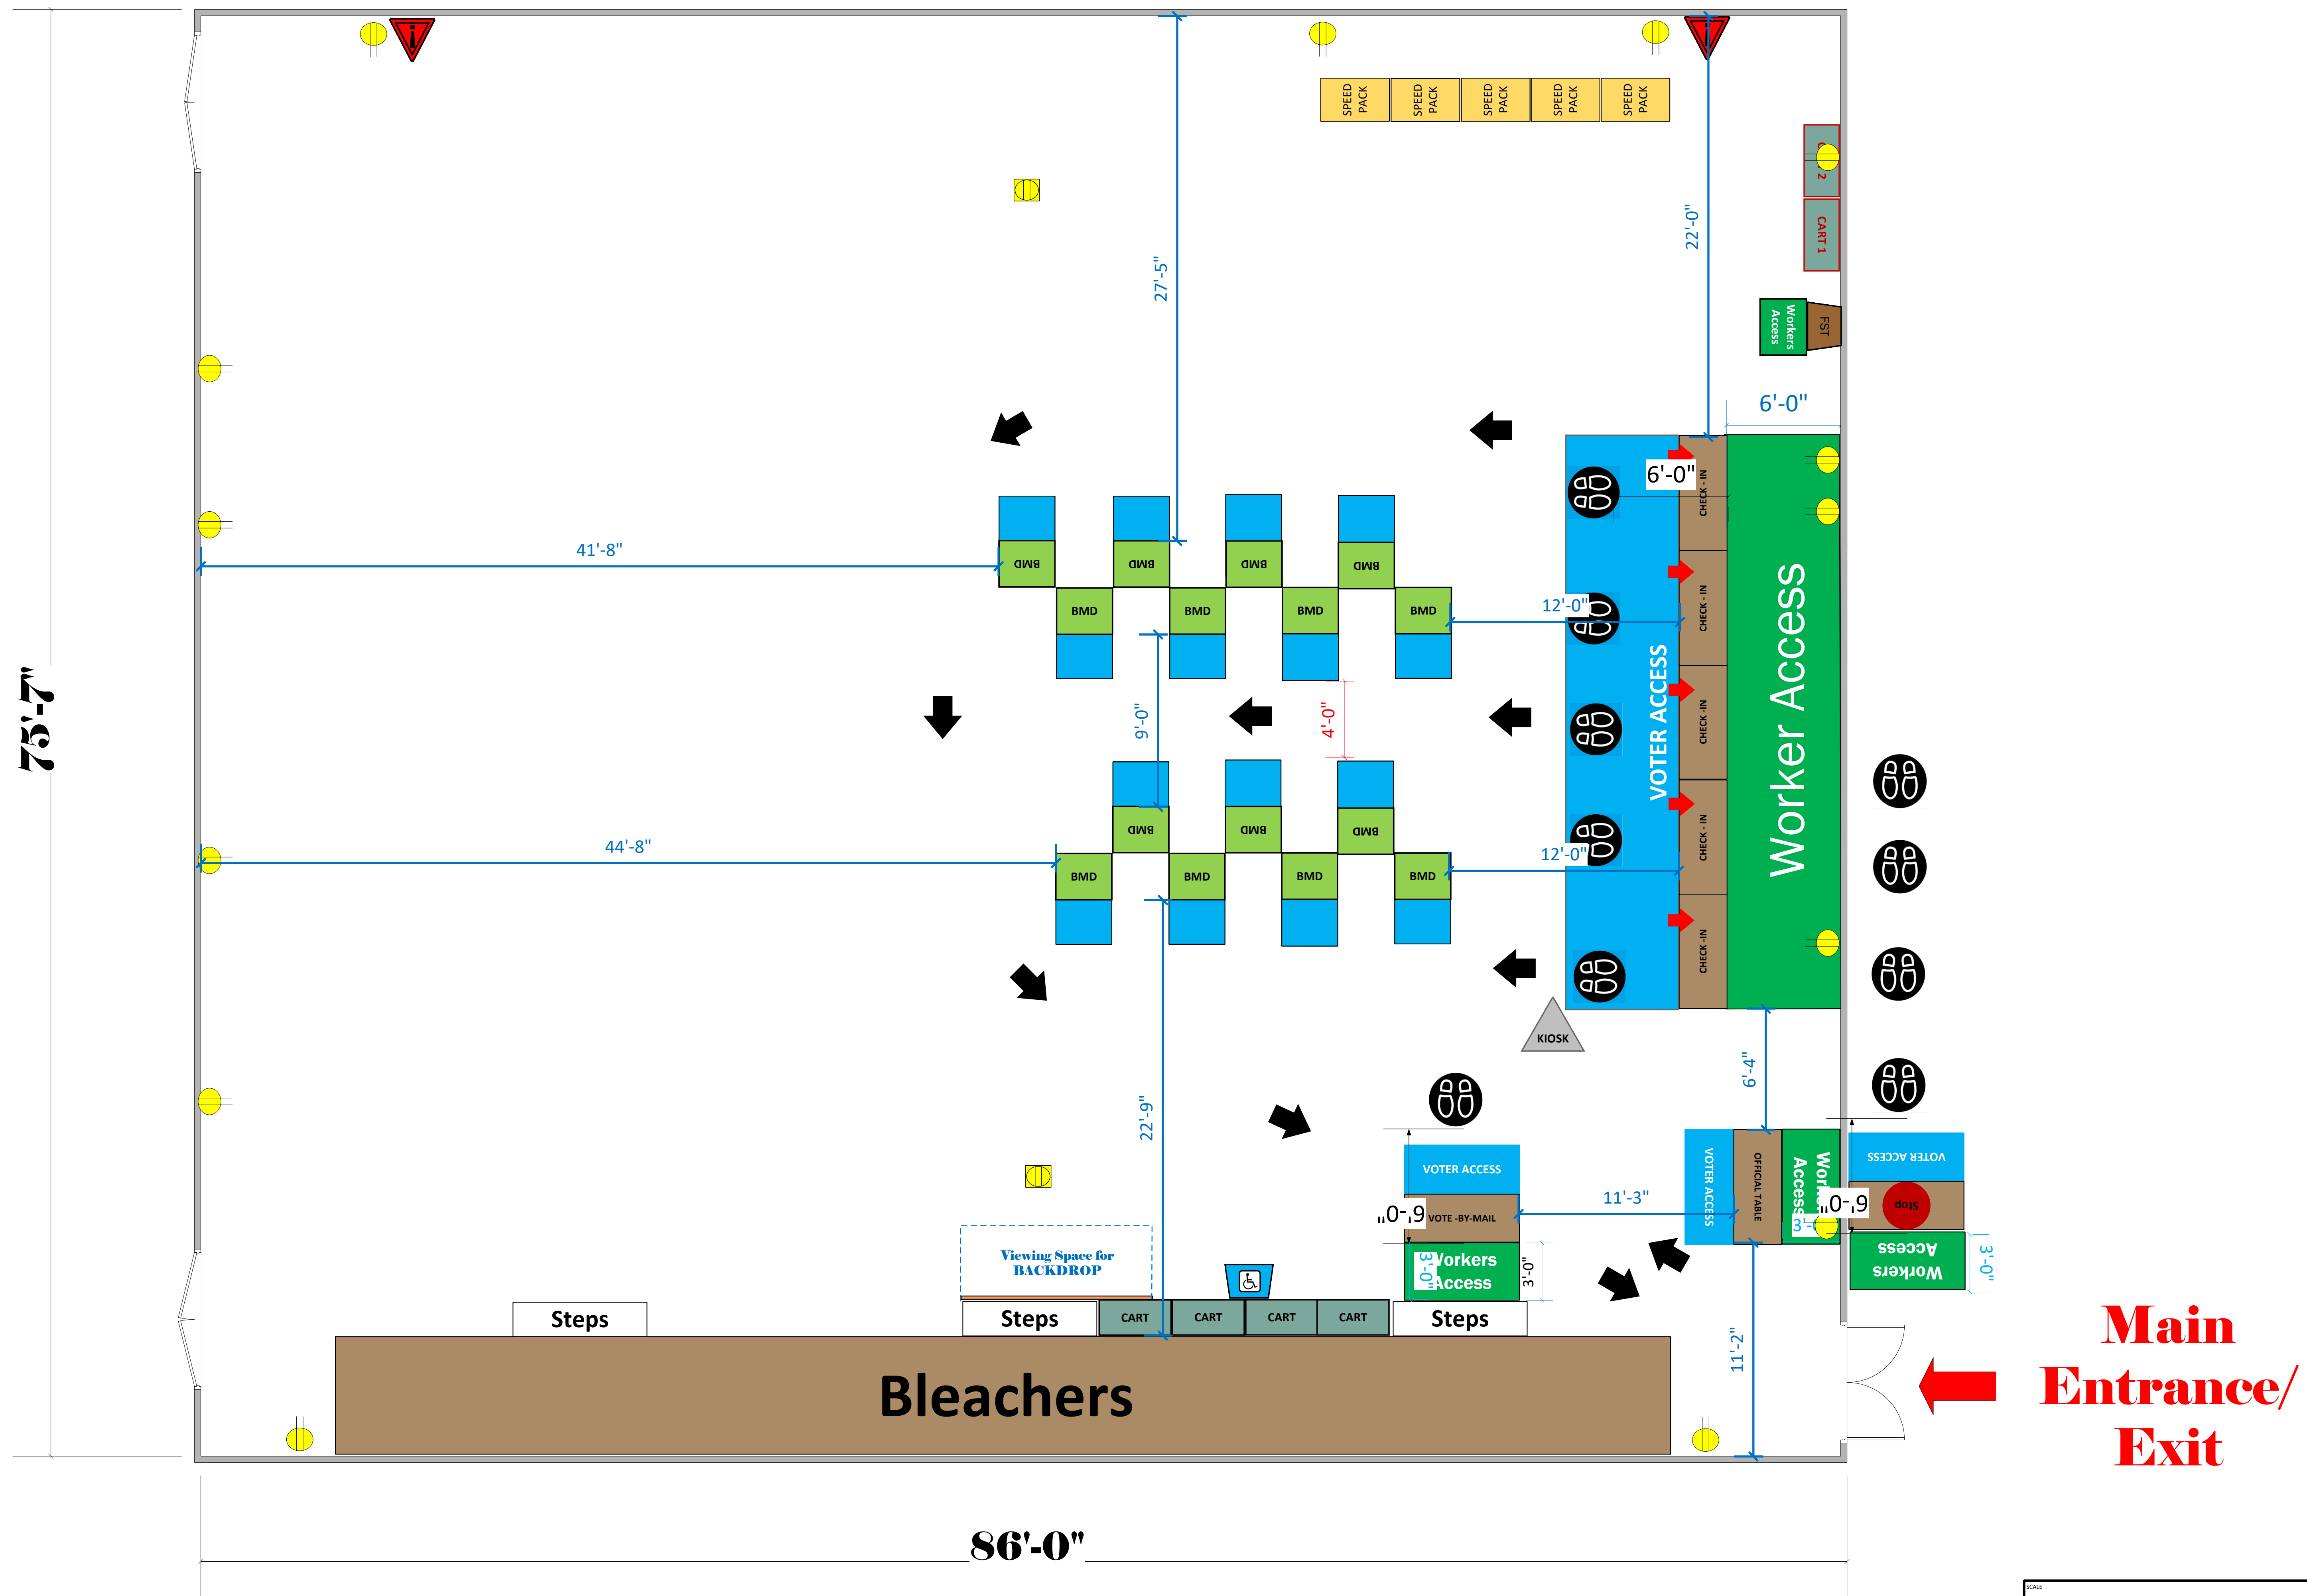

Gymnasium (6,500 Sq. Ft.)

LEGEND

Room Size	Dimension: 86' x 75'	Sq. Ft: 6,500'
EPB	Primary:	Secondary:
BMD	Total: 15	Actual:
Circuits	Total:	Usable:
Floor Decals		
BALLOT MARKING DEVICE		
CHECK IN TABLE		
BMD CART		
BACKDROP		
KIOSK		
POWER OUTLET		
PROTRUDING OBJECT		
ROUTER		
POWER CORDS		

TITLE
**Emerson Middle School
VC ID# 14582**

SCALE
1: 48

DRAWN BY
Nhelisa Velasco / David Chaparro