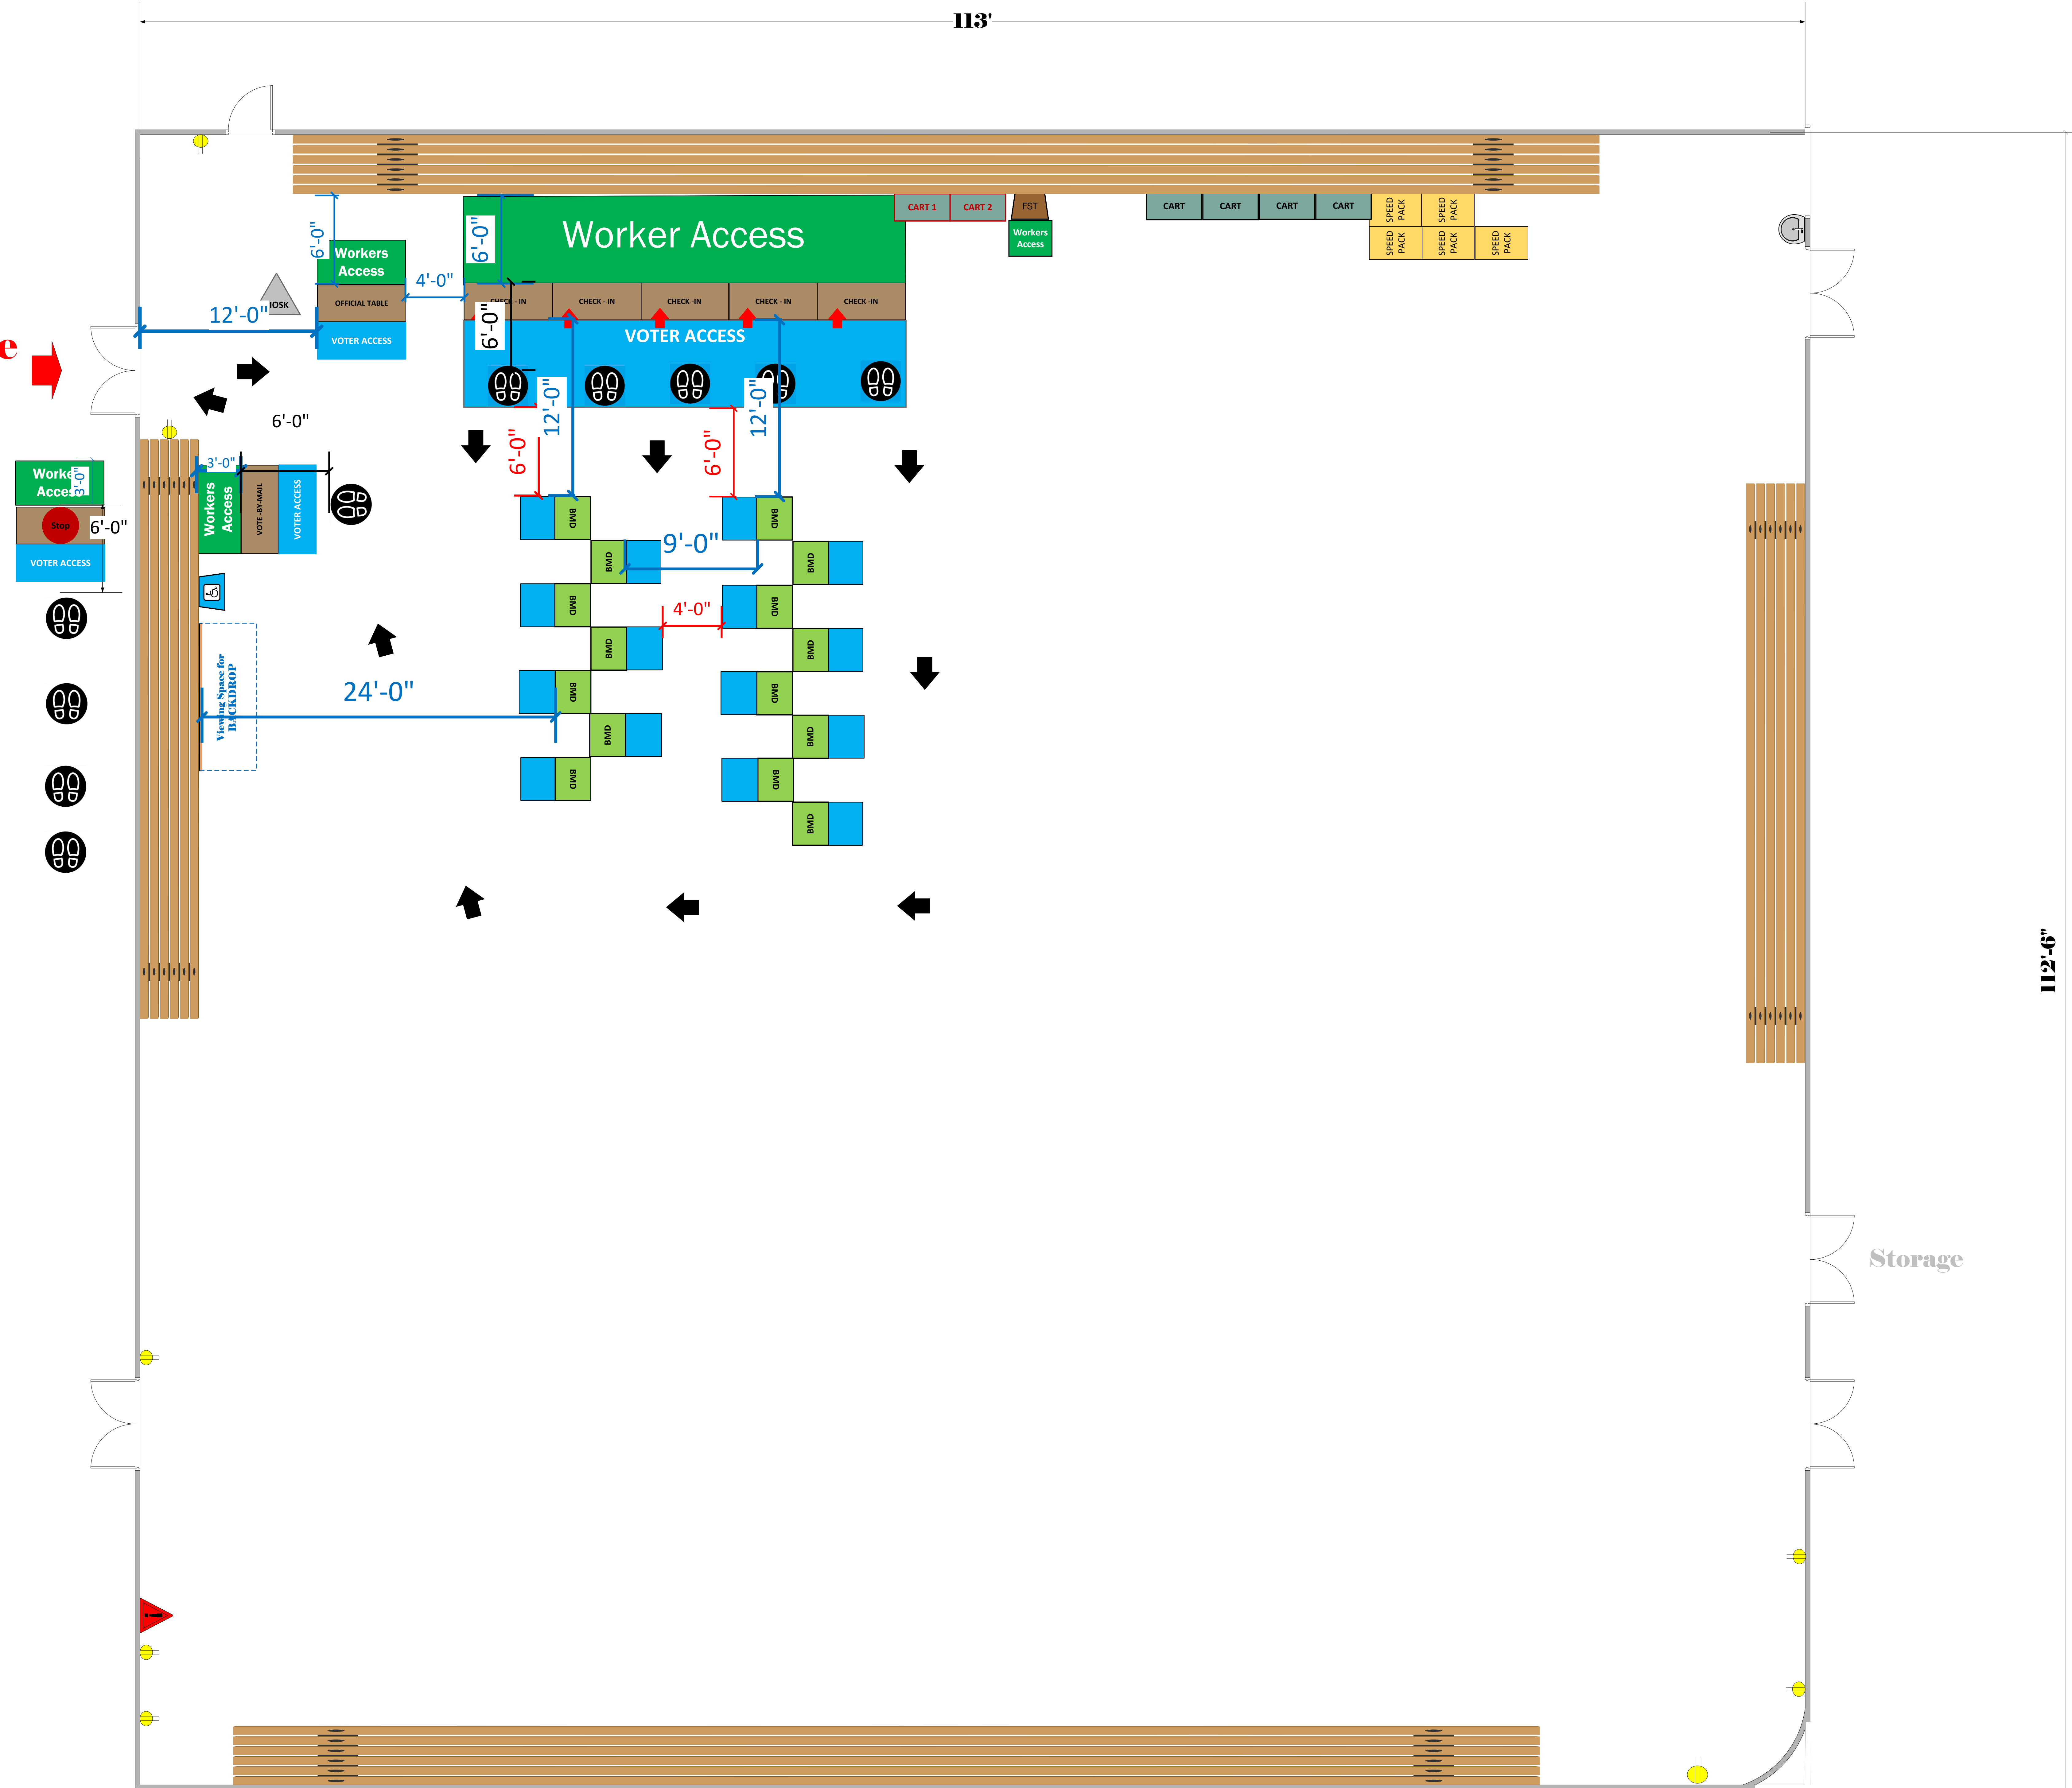

Gymnasium (12,656 Sq Ft)

Entrance
Exit

LEGEND

| | | |
|-----------------------|------------|------------|
| Room Size | Dimension: | Sq. Ft: |
| EPB | Primary: | Secondary: |
| BMD | Total: 15 | Actual: 15 |
| Circuits | Total: | Usable: |
| Floor Decals | | |
| BALLOT MARKING DEVICE | | |
| CHECK IN TABLE | | |
| BMD CART | | |
| BACKDROP | | |
| KIOSK | | |
| POWER OUTLET | | |
| PROTRUDING OBJECT | | |
| ROUTER | | |
| POWER CORDS | | |

Whitney High School
VC ID # 14649

SCALE: 1: 48

DRAWN BY: Ryan Rivas