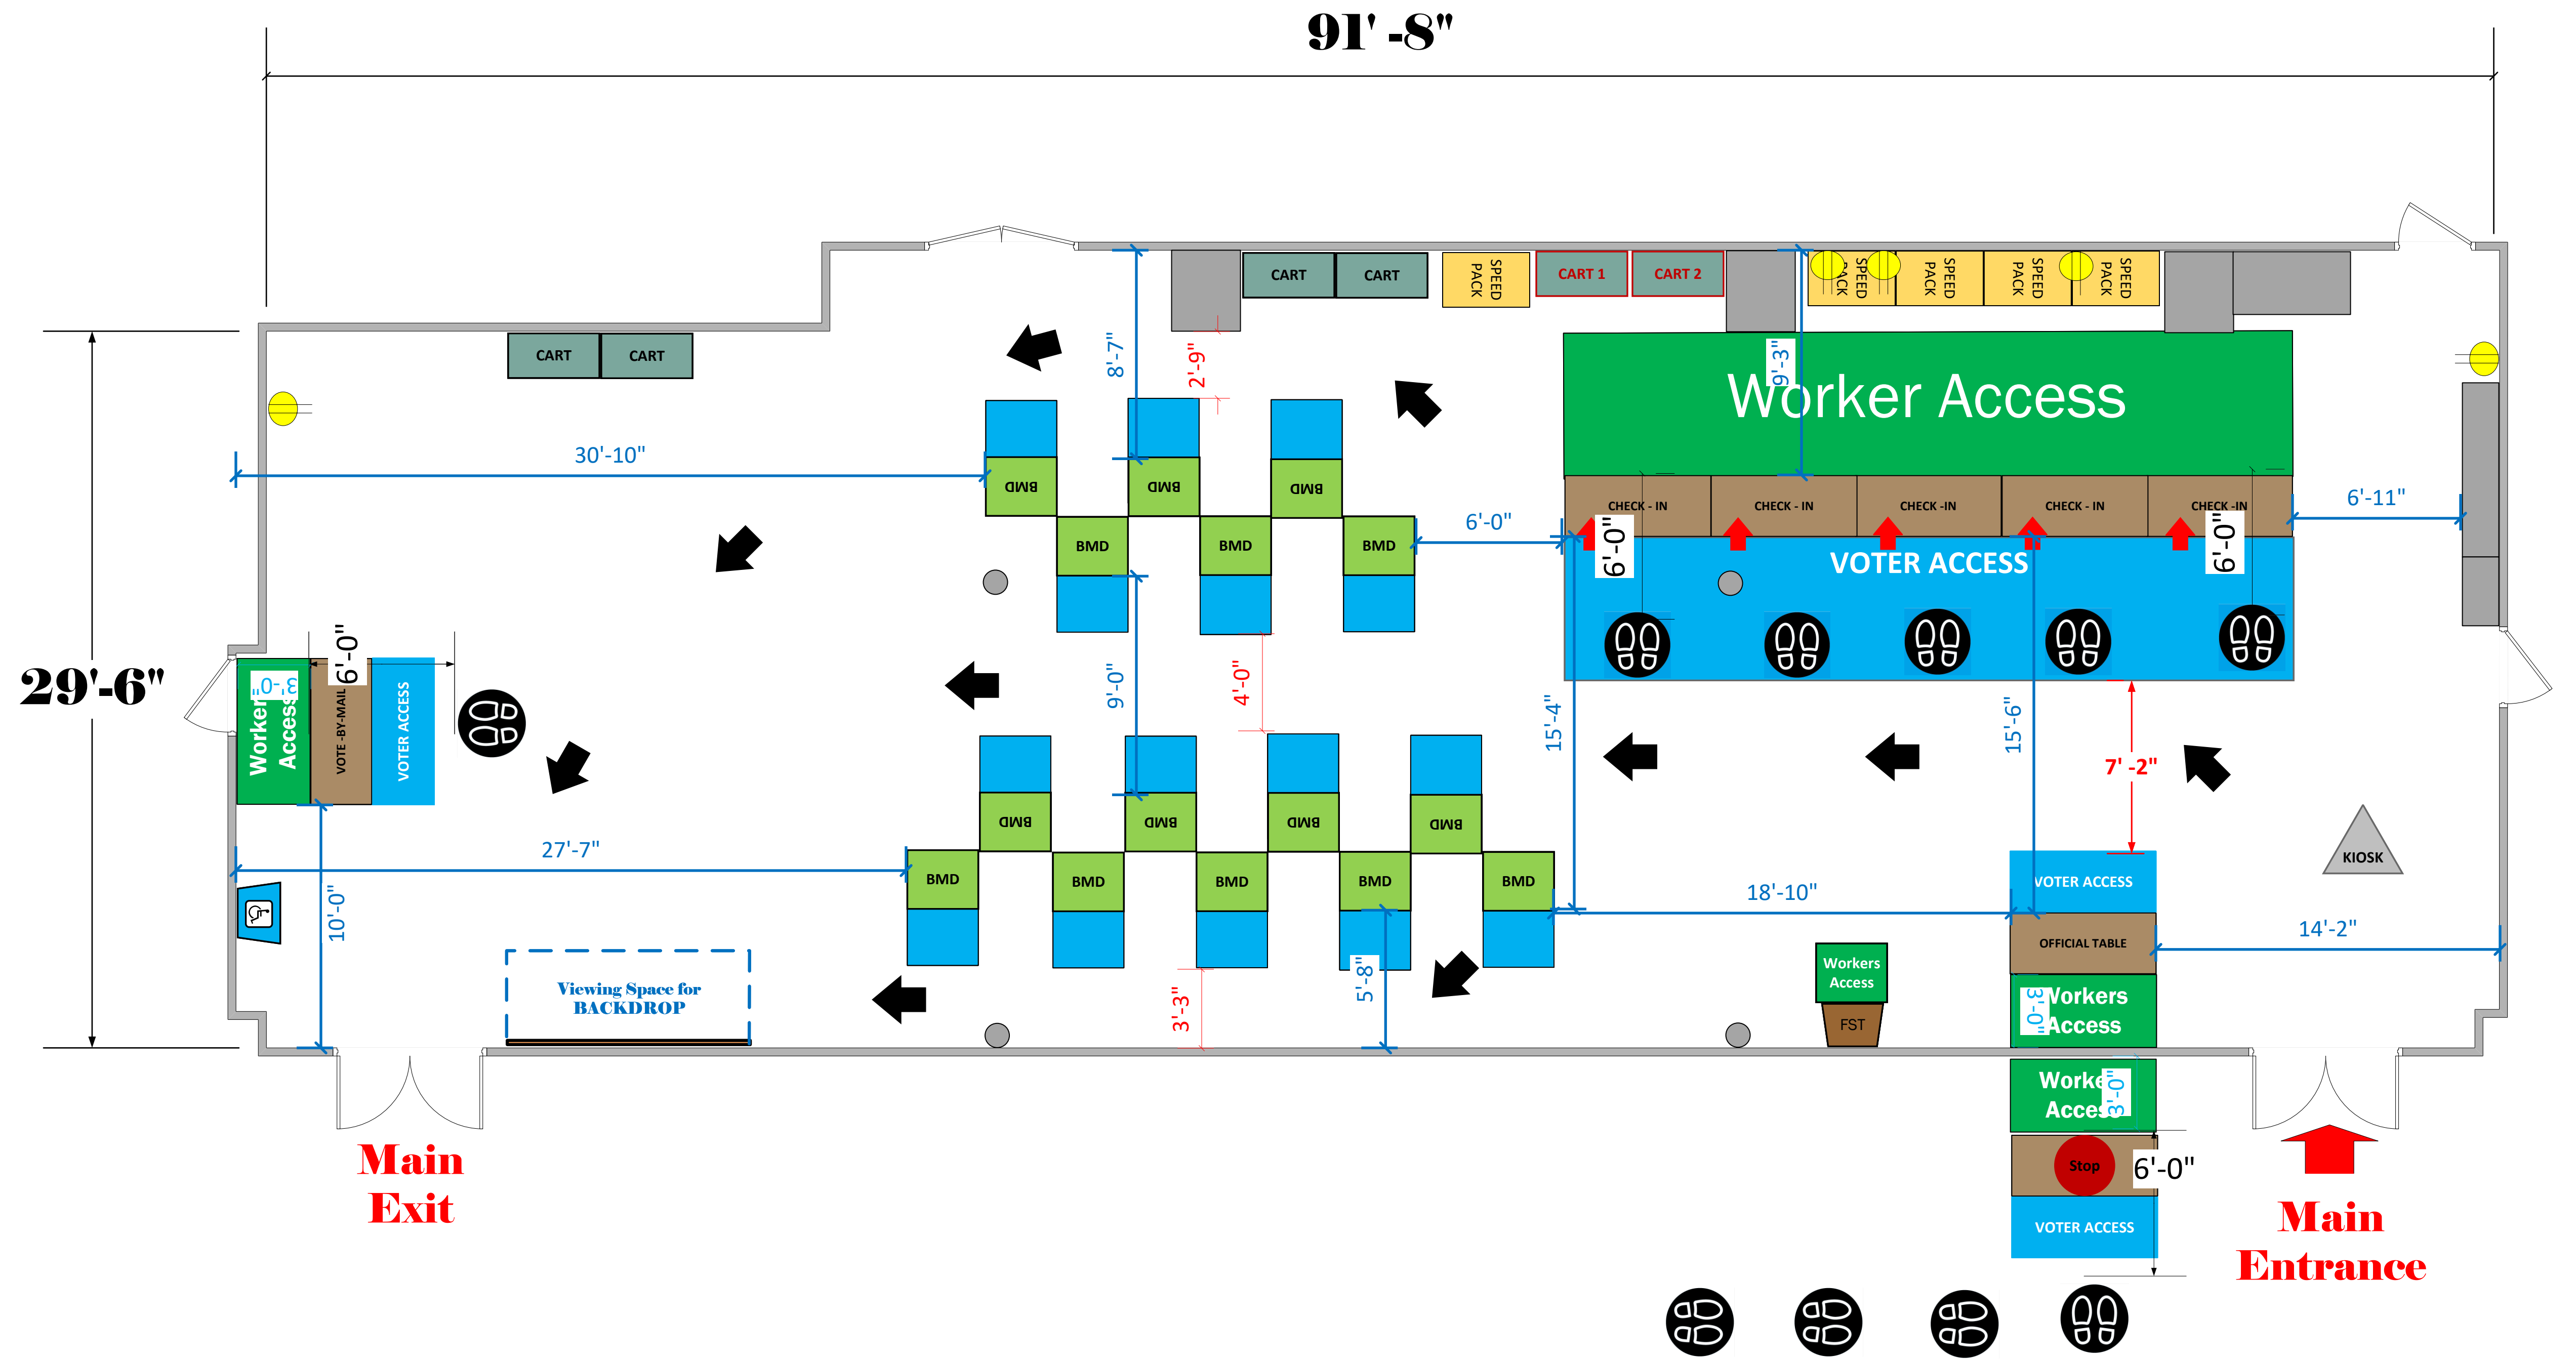

Cafeteria

(2,438 Usable Sq. Ft.)

LEGEND

Room Size	Dimension: 92' x 29'6"	Sq. Ft. 2,714'
EPB	Primary:	Secondary:
BMD	Total: 15	Actual:
Circuits	Total:	Usable:
Floor Decals		
BALLOT MARKING DEVICE		
CHECK IN TABLE		
BMD CART		
BACKDROP		
KIOSK		
POWER OUTLET		
PROTRUDING OBJECT		
ROUTER		
POWER CORDS		

TITLE

Los Angeles Valley College

VC ID# 14663

SCALE: 1: 48

DRAWN BY: David Chaparro