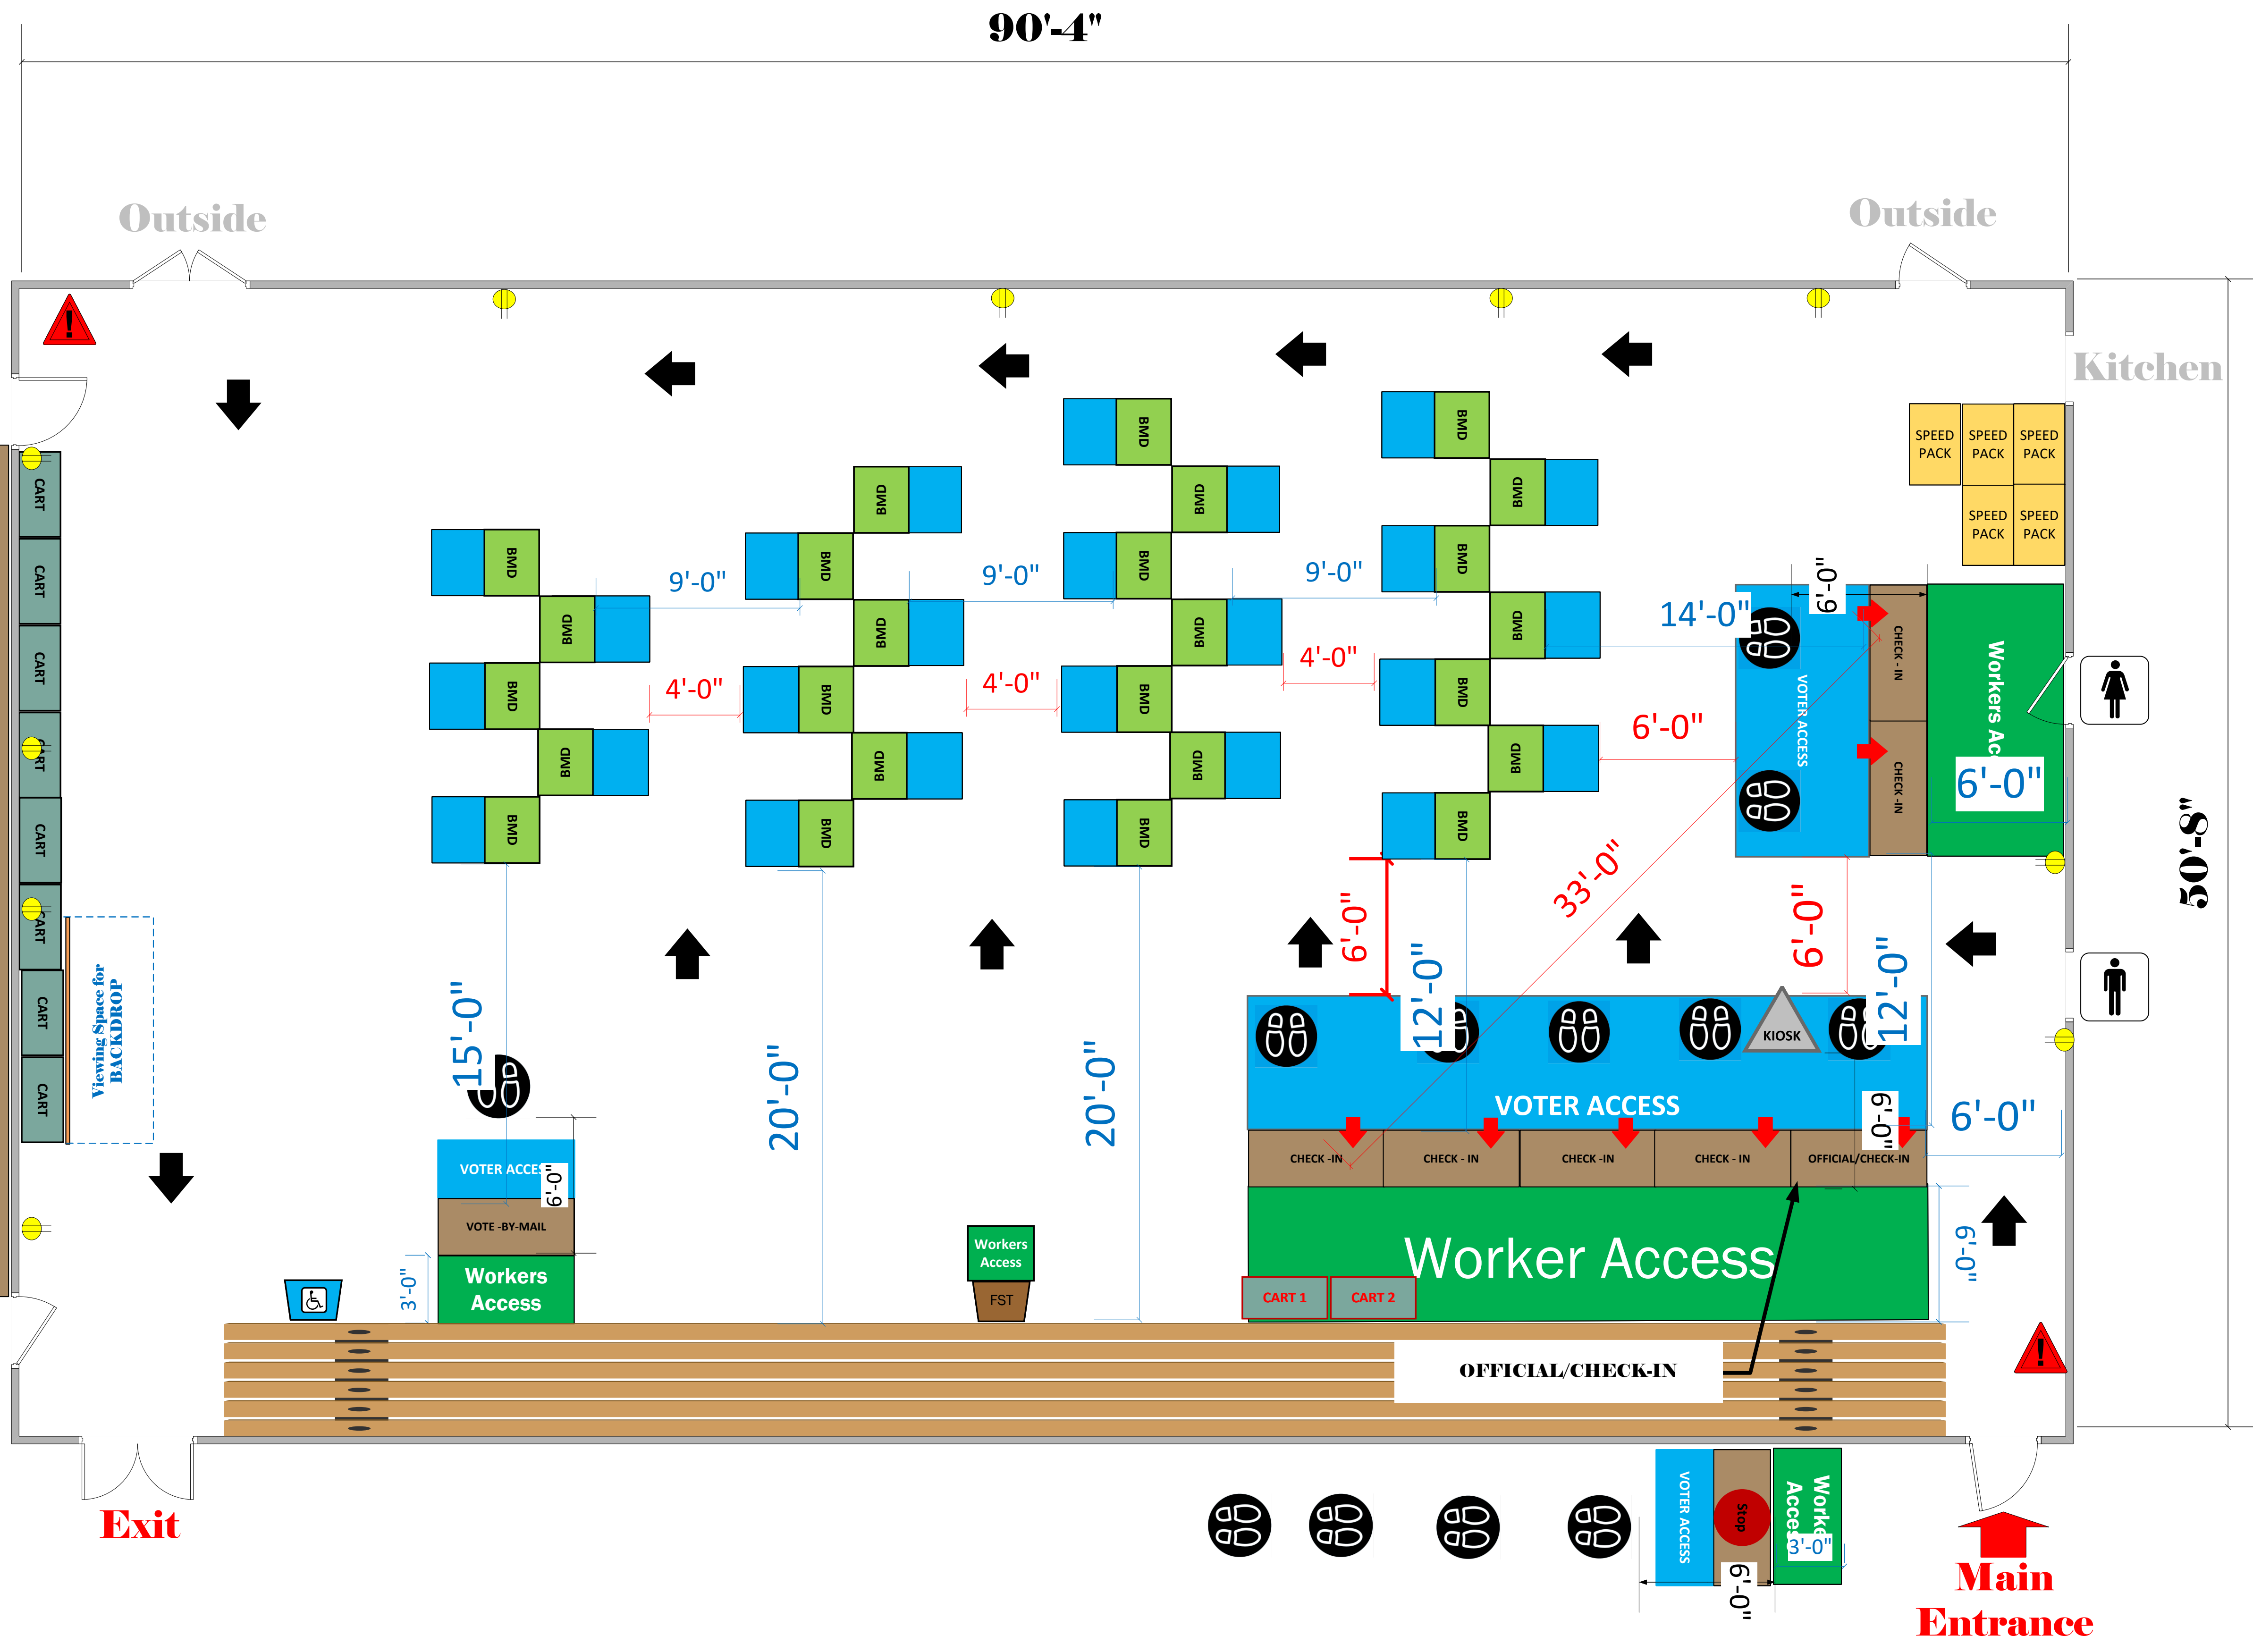

Gym
(4,576 Sq. Ft.)

LEGEND

Room Size	Dimension: 90'x 50'	Sq. Ft. 4576
EPB	Primary:	Secondary:
BMD	Total: 25	Actual: 25
Circuits	Total:	Usable:
Floor Decals		
BALLOT MARKING DEVICE		
CHECK IN TABLE		
BMD CART		
BACKDROP		
KIOSK		
POWER OUTLET		
PROTRUDING OBJECT		
ROUTER		
POWER CORDS		

Stage

Belvedere Park
VC ID # 14665

SCALE	1:48
DRAWN BY	Ryan Rivas