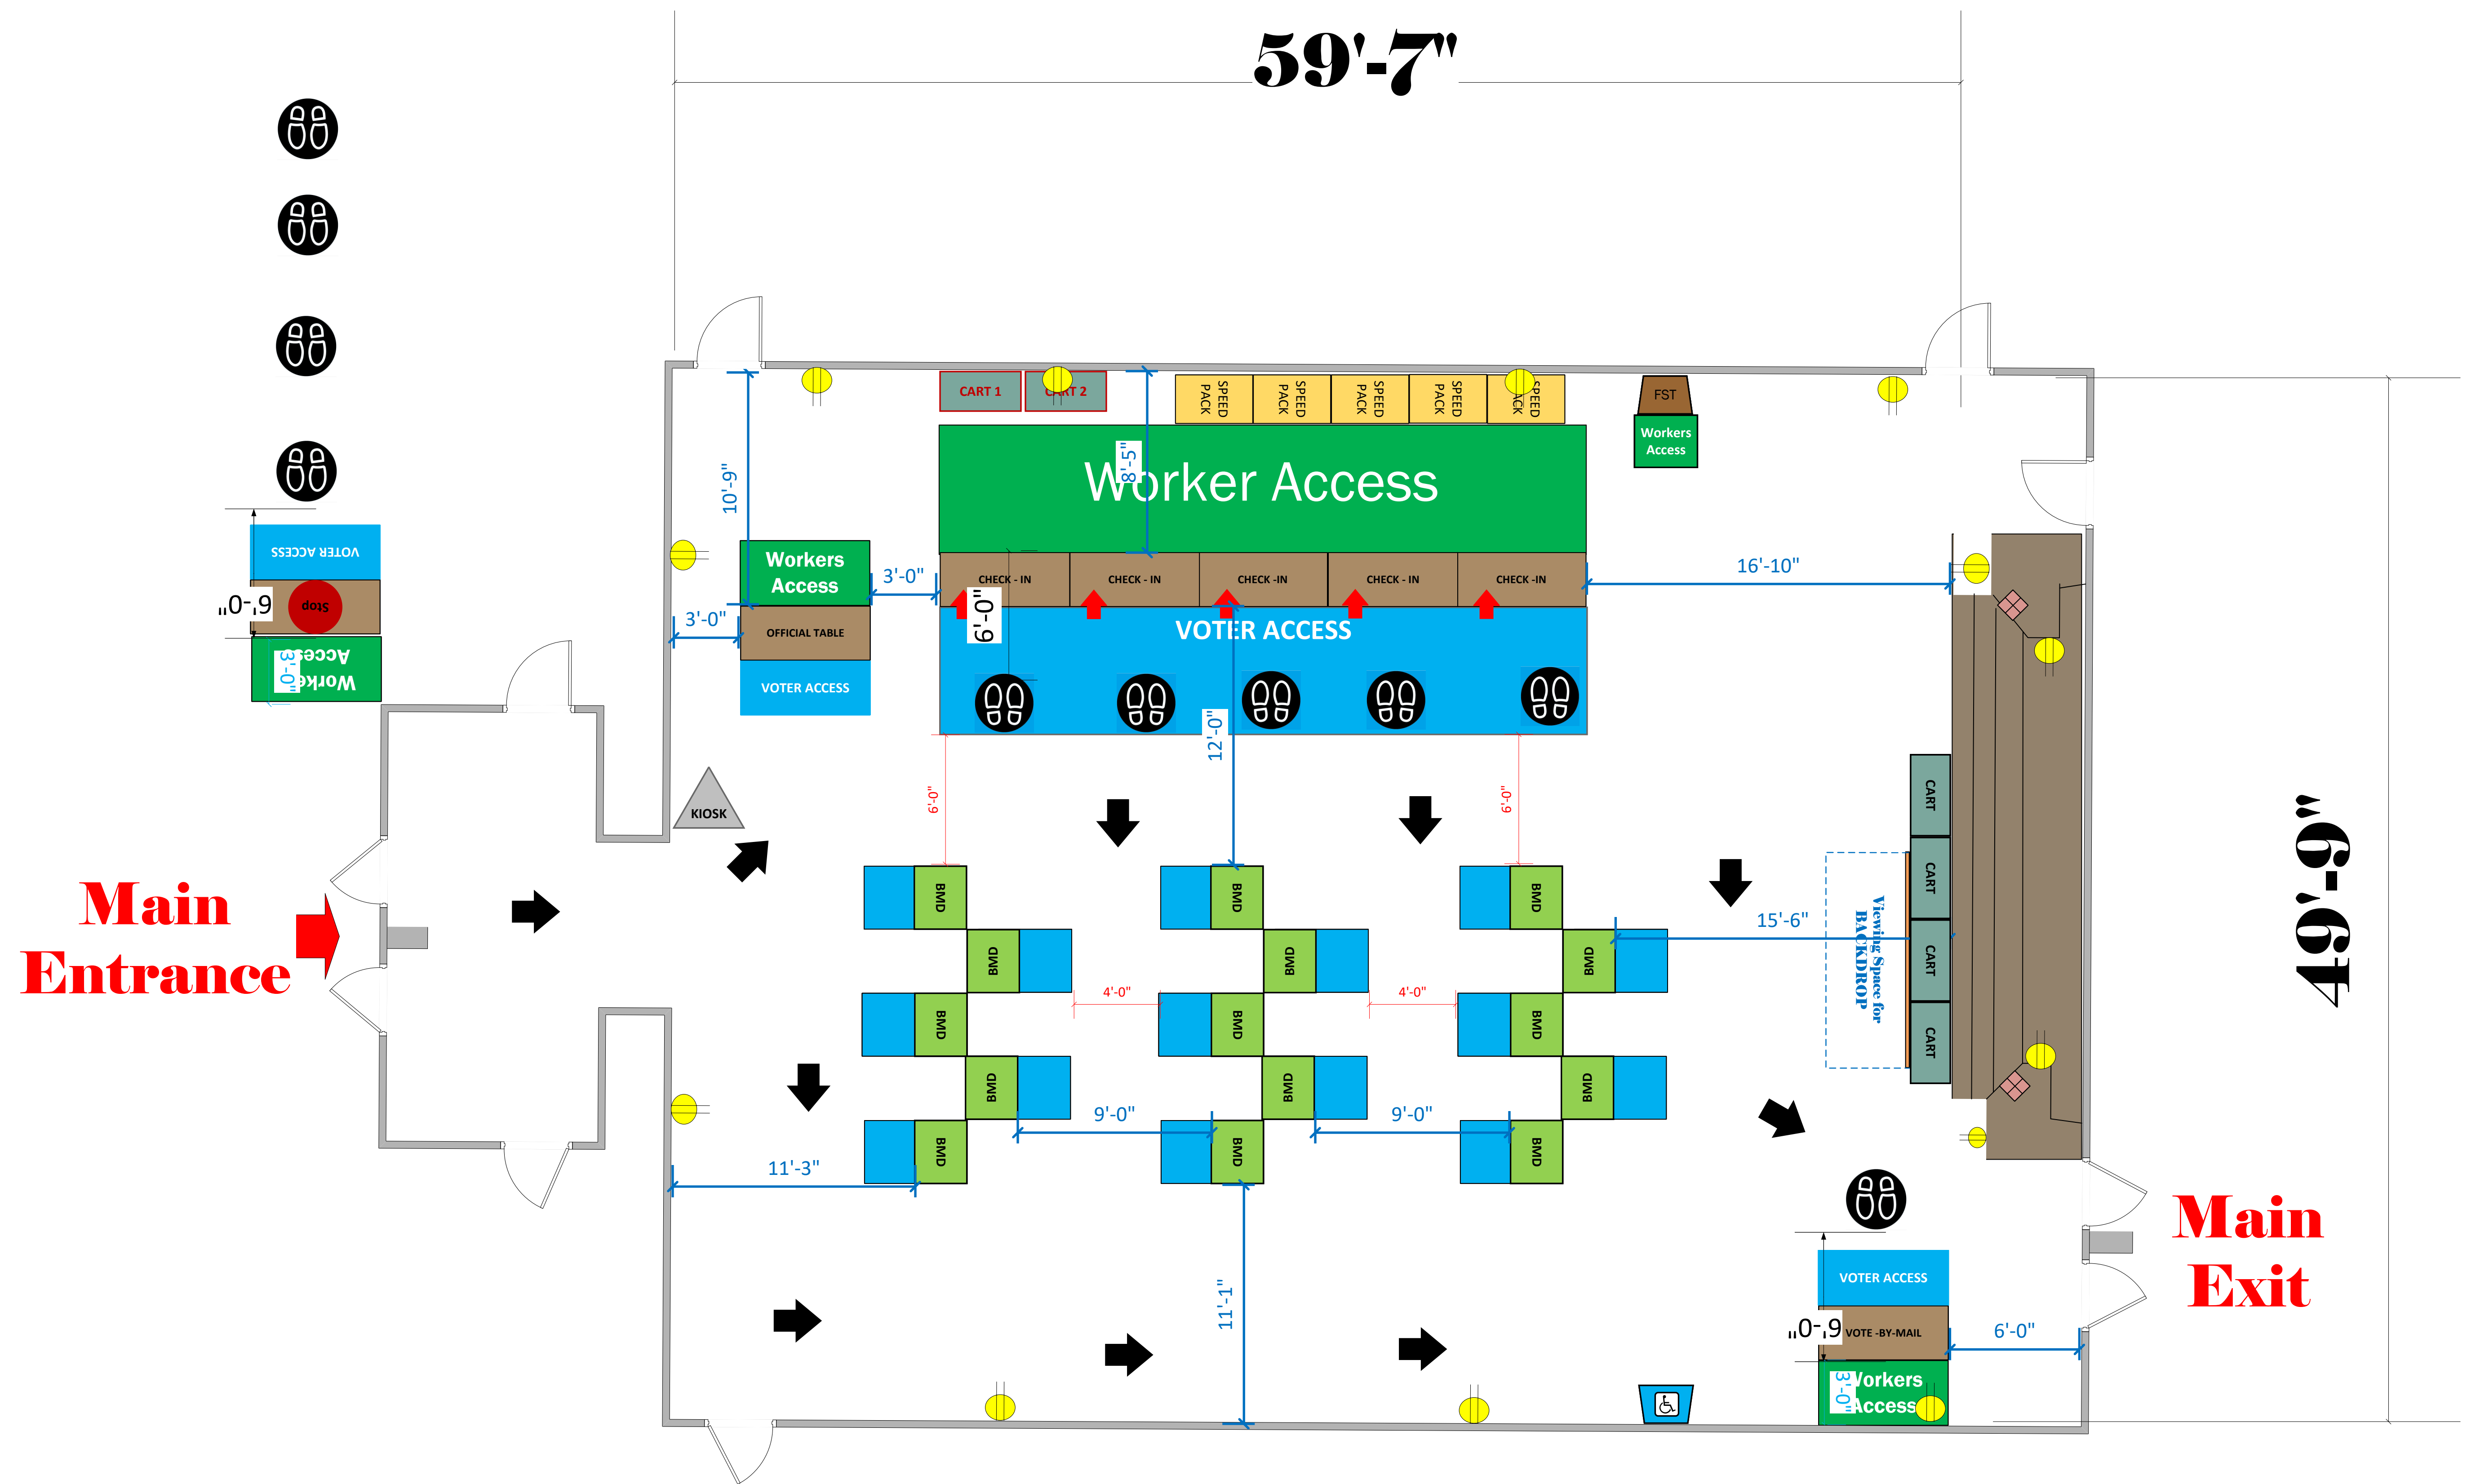

# MPR

(3,295 Sq Ft)

## LEGEND

Room Size	Dimension: 59'-7" x 49'-9"	Sq. Ft: 3,295'
EPB	Primary:	Secondary:
BMD	Total: 15	Actual:
Circuits	Total:	Usable:
Floor Decals	⊗	
BALLOT MARKING DEVICE	BMD	
CHECK IN TABLE	CHECK - IN	
BMD CART	CART	
BACKDROP	Viewing Space for BACKDROP	
KIOSK	KIOSK	
POWER OUTLET	⊕ ⊙ ⊗	
PROTRUDING OBJECT	⚠	
ROUTER	R	
POWER CORDS	- - - - -	

TITLE  
**Maurice Sendak  
 Elementary School  
 VC ID# 14670**

SCALE  
 1: 48  
 DRAWN BY  
 Ryan Rivas / David Chaparro