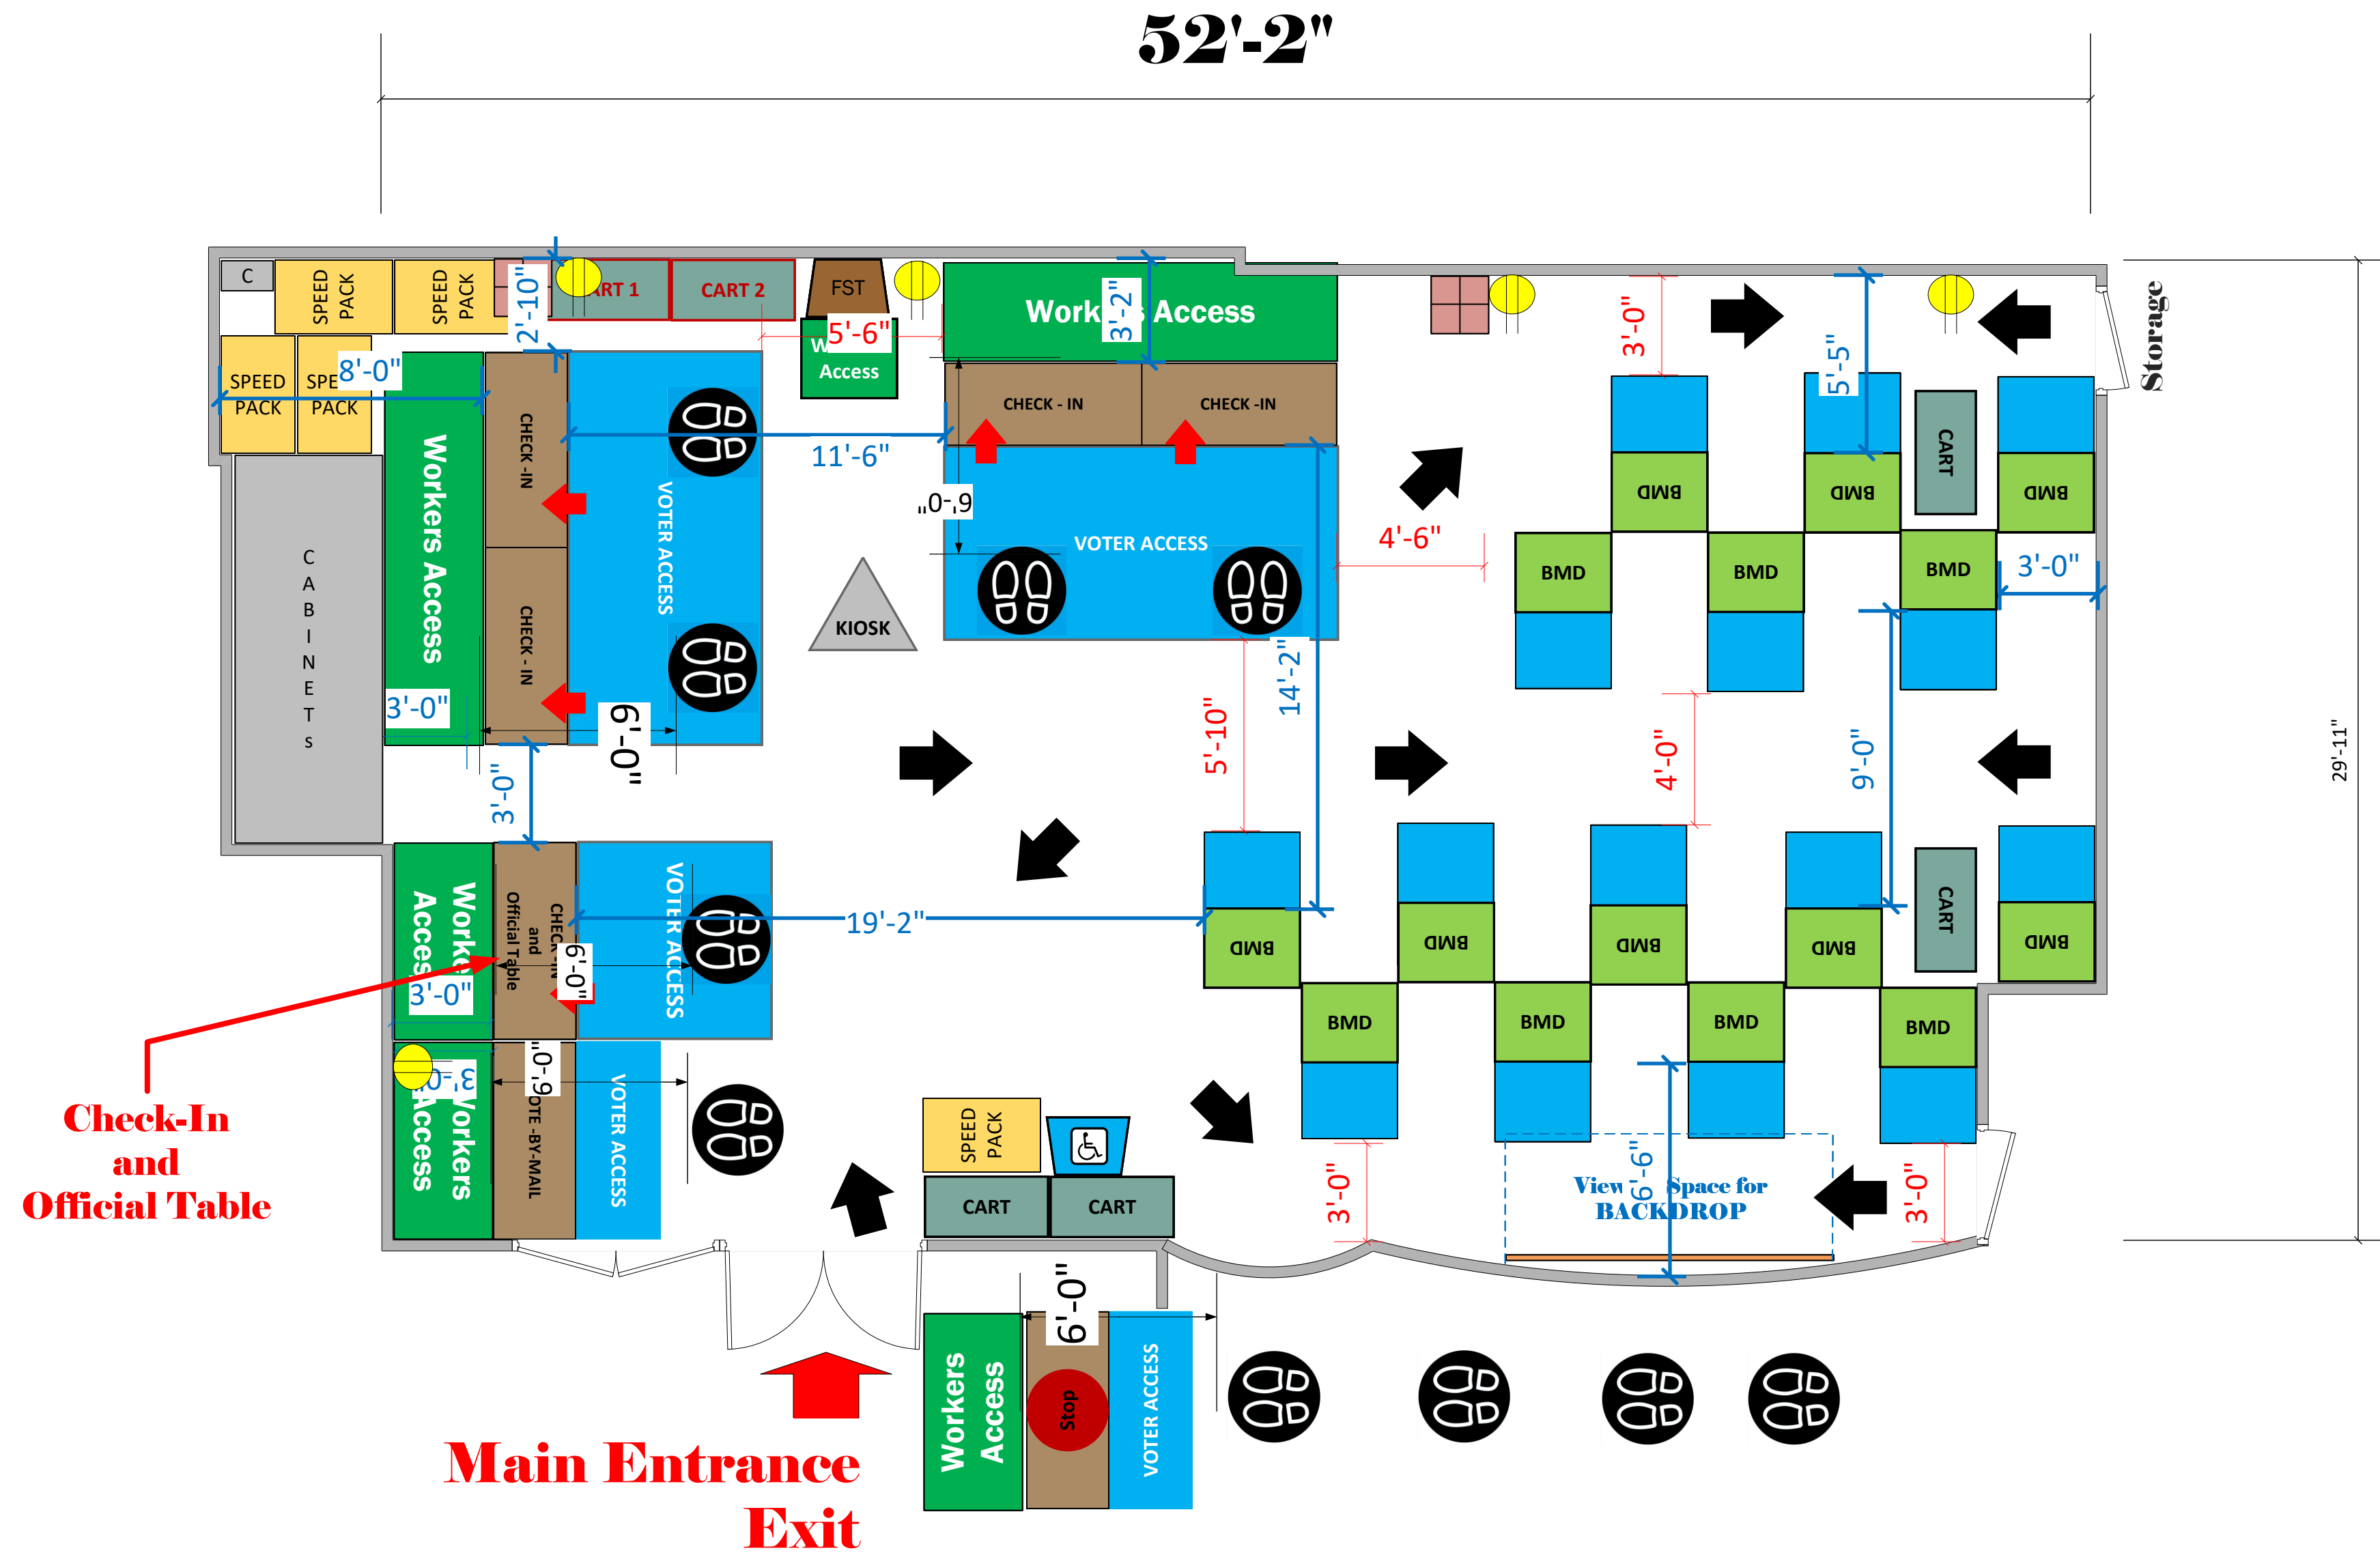

# Community Room

## Level 1

(1,560 Sq. Ft.)

### LEGEND

Room Size	Dimension: 52'2" x 29'11"	Sq. Ft: 1,560 Approx.
EPB	Primary:	Secondary:
BMD	Total: 15	Actual:
Circuits	Total:	Usable:
Floor Decals		
BALLOT MARKING DEVICE		
CHECK IN TABLE		
BMD CART		
BACKDROP		
KIOSK		
POWER OUTLET		
PROTRUDING OBJECT		
ROUTER		
POWER CORDS		

**Baldwin Hills**  
**Crenshaw Plaza**  
**VC ID# 1469**

SCALE	1:48
DRAWN BY	David Chaparro